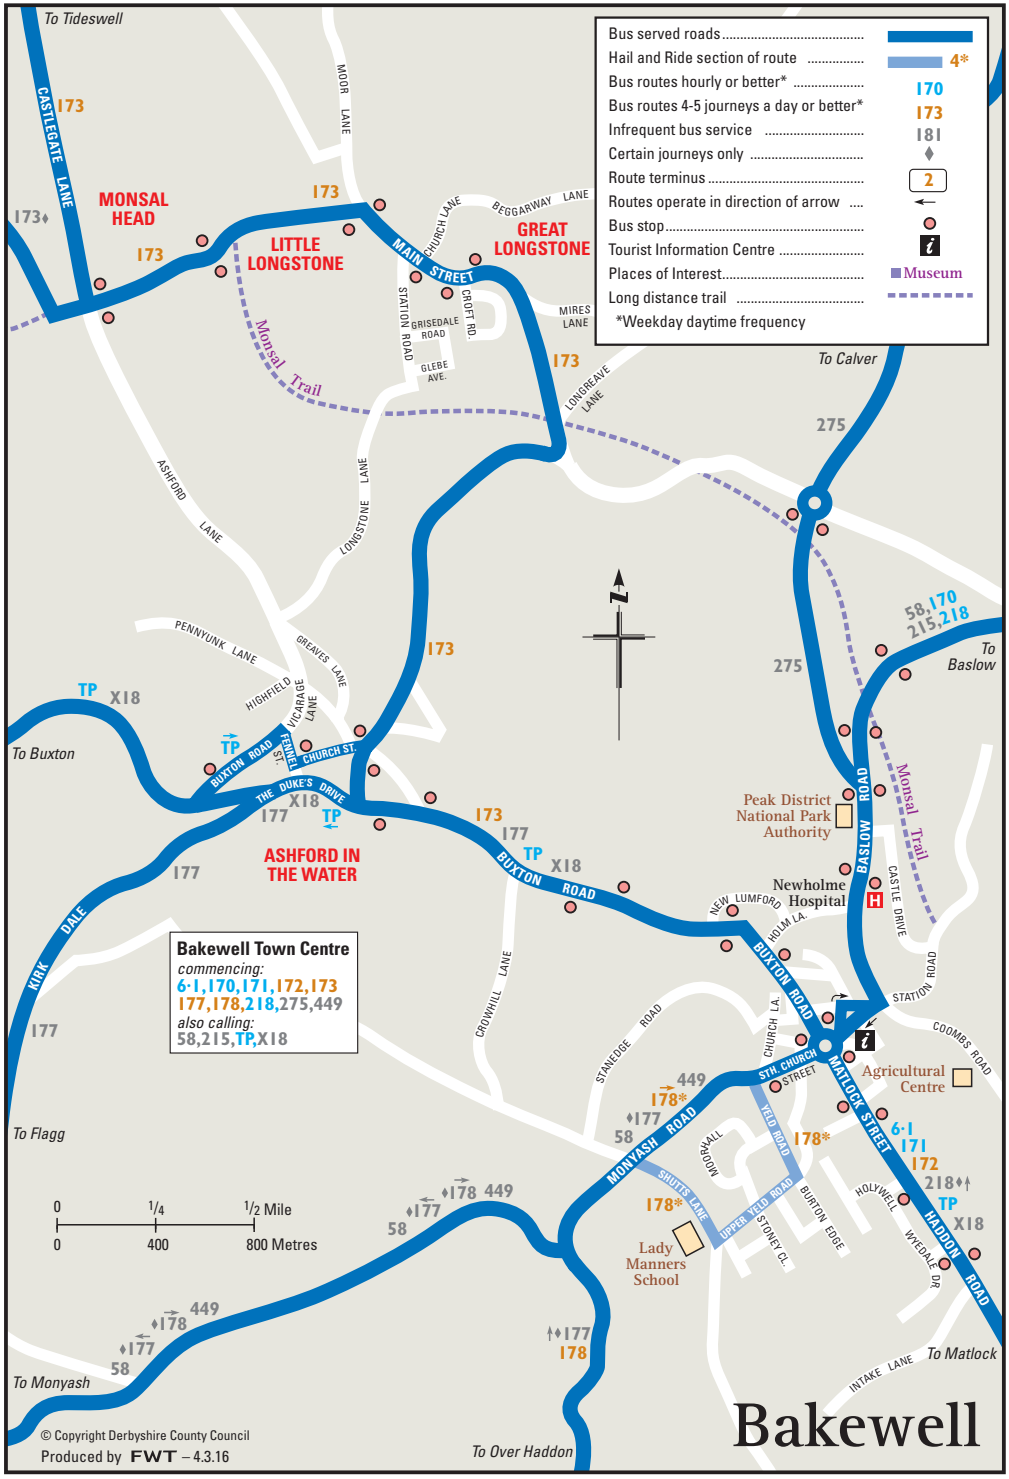

Bus served roads.....	
Hail and Ride section of route	
Bus routes hourly or better*	170
Bus routes 4-5 journeys a day or better*	173
Infrequent bus service	181
Certain journeys only	2
Route terminus	
Routes operate in direction of arrow	
Bus stop.....	
Tourist Information Centre	
Places of Interest.....	
Long distance trail	
*Weekday daytime frequency	

Bakewell Town Centre
 commencing:
6-1, 170, 171, 172, 173
177, 178, 218, 275, 449
 also calling:
58, 215, TP, X18

Bakewell