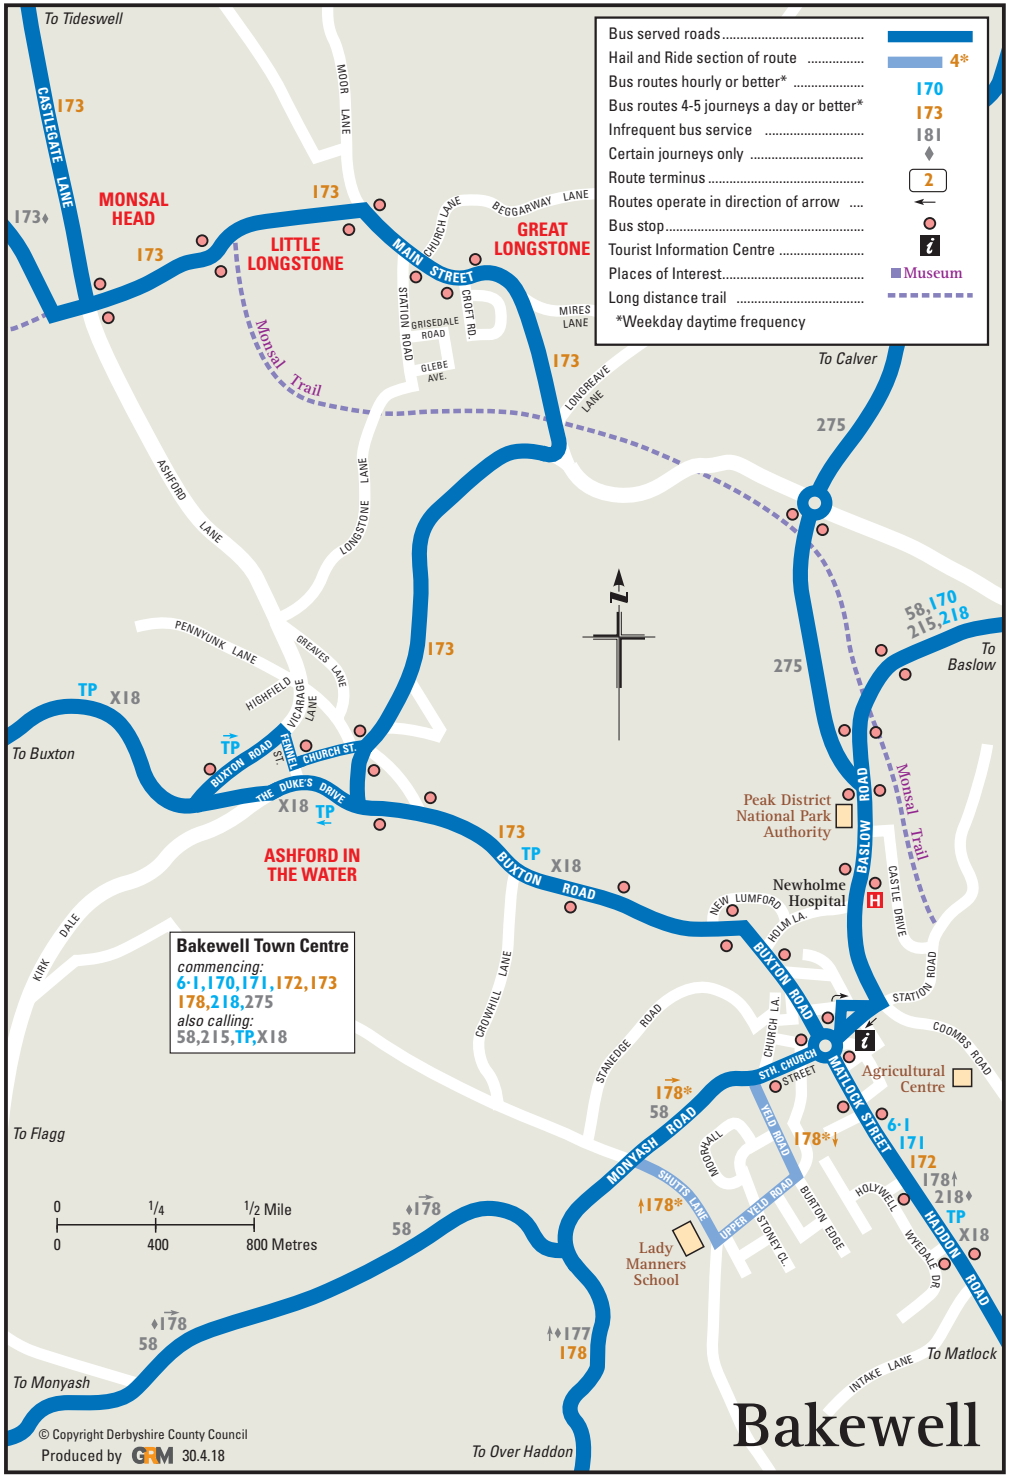

Bus served roads.....	
Hail and Ride section of route	4*
Bus routes hourly or better*	170
Bus routes 4-5 journeys a day or better*	173
Infrequent bus service	181
Certain journeys only	2
Route terminus	
Routes operate in direction of arrow	
Bus stop.....	
Tourist Information Centre	
Places of Interest.....	
Long distance trail	
*Weekday daytime frequency	

Bakewell Town Centre
 commencing:
 6-1, 170, 171, 172, 173
 178, 218, 275
 also calling:
 58, 215, TP, X18

Bakewell