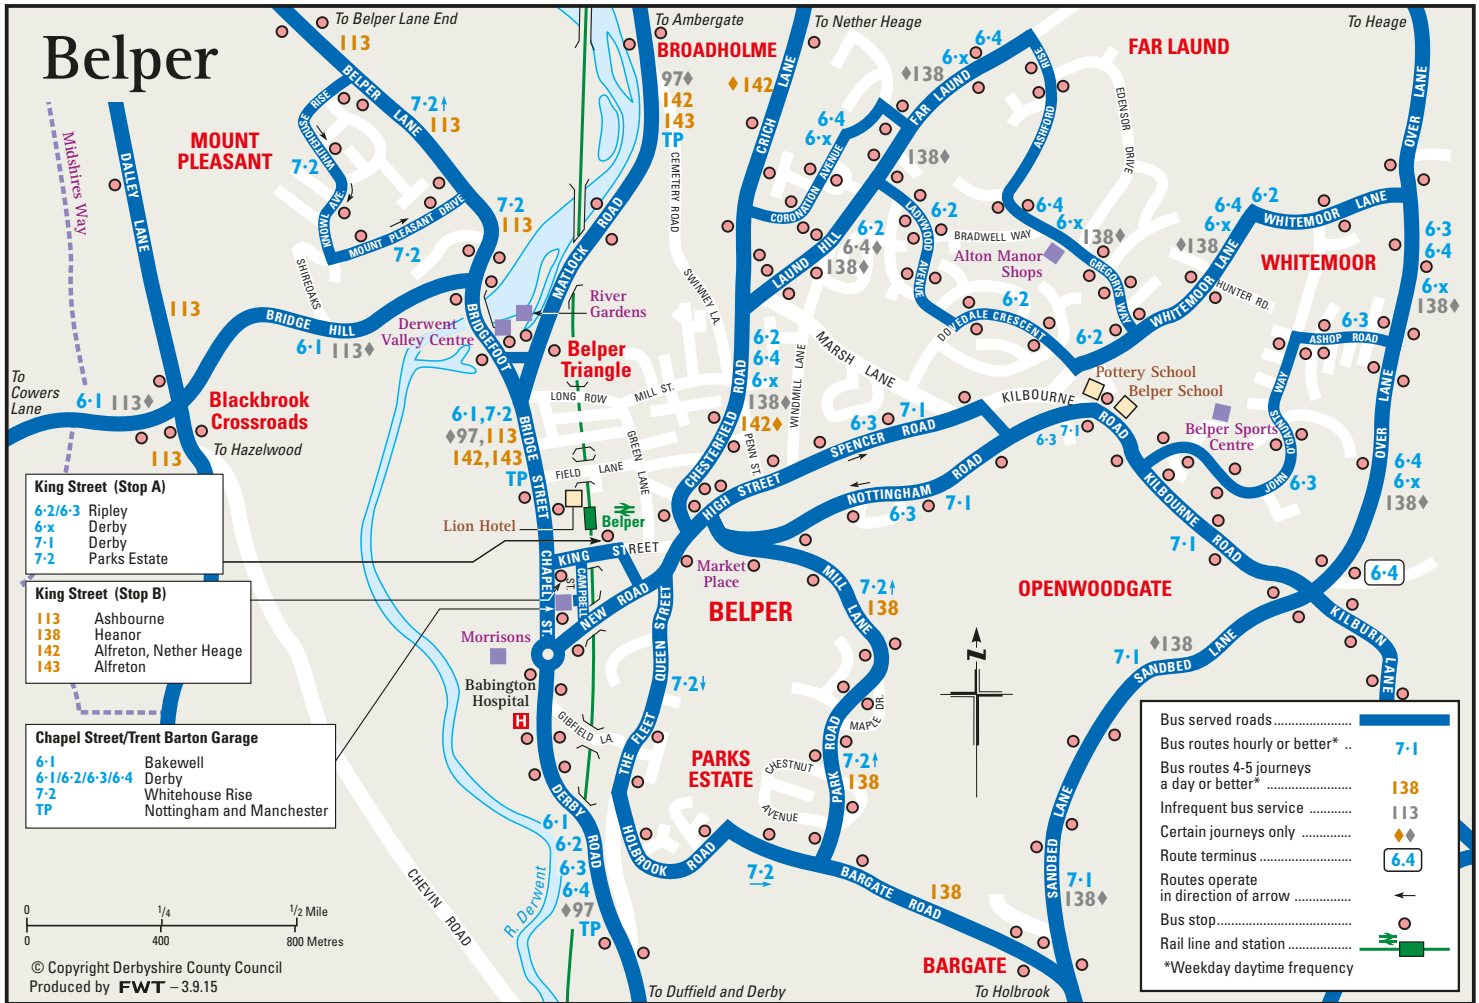

Belper

King Street (Stop A)
 6-2/6-3 Ripley
 6-x Derby
 7-1 Derby
 7-2 Parks Estate

King Street (Stop B)
 113 Ashbourne
 138 Heanor
 142 Alfreton, Nether Heage
 143 Alfreton

Chapel Street/Trent Barton Garage
 6-1 Bakewell
 6-1/6-2/6-3/6-4 Derby
 7-2 Whitehouse Rise
 TP Nottingham and Manchester

Bus served roads	
Bus routes hourly or better* ..	7-1
Bus routes 4-5 journeys a day or better*	138
Infrequent bus service	113
Certain journeys only	◆
Route terminus	6.4
Routes operate in direction of arrow	←
Bus stop	
Rail line and station	
*Weekday daytime frequency	