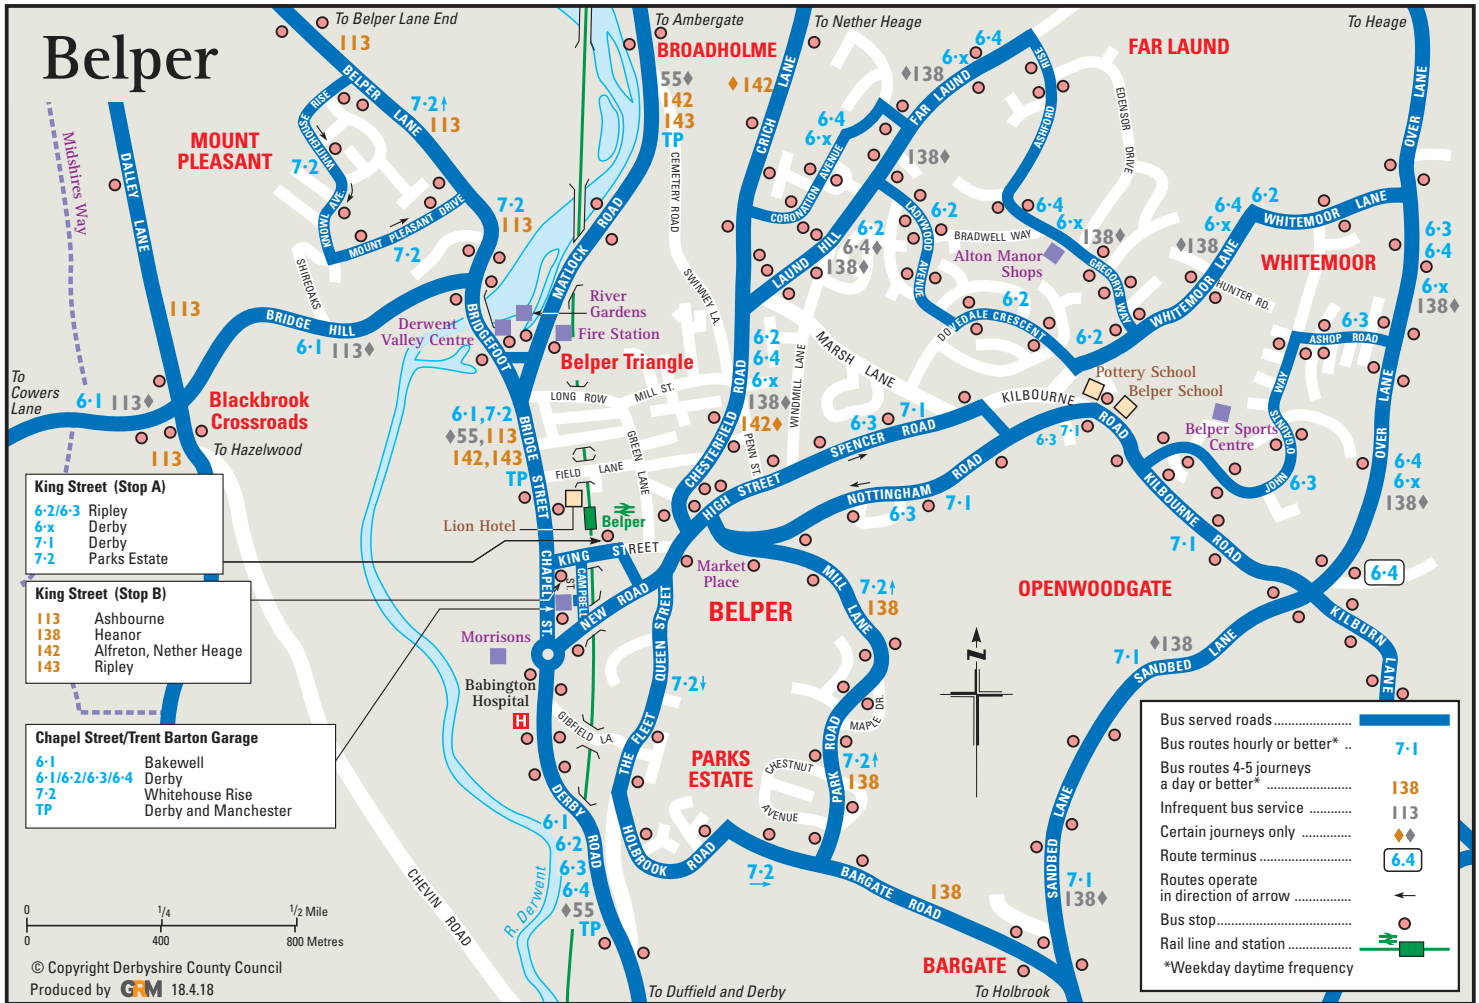

Belper

King Street (Stop A)
 6-2/6-3 Ripley
 6-x Derby
 7-1 Derby
 7-2 Parks Estate

King Street (Stop B)
 113 Ashbourne
 138 Heanor
 142 Alfreton, Nether Heage
 143 Ripley

Chapel Street/Trent Barton Garage
 6-1 Bakewell
 6-1/6-2/6-3/6-4 Derby
 7-2 Whitehouse Rise
 TP Derby and Manchester

Bus served roads	
Bus routes hourly or better* ..	7-1
Bus routes 4-5 journeys a day or better*	138
Infrequent bus service	113
Certain journeys only	◆
Route terminus	6.4
Routes operate in direction of arrow	←
Bus stop	
Rail line and station	
*Weekday daytime frequency	