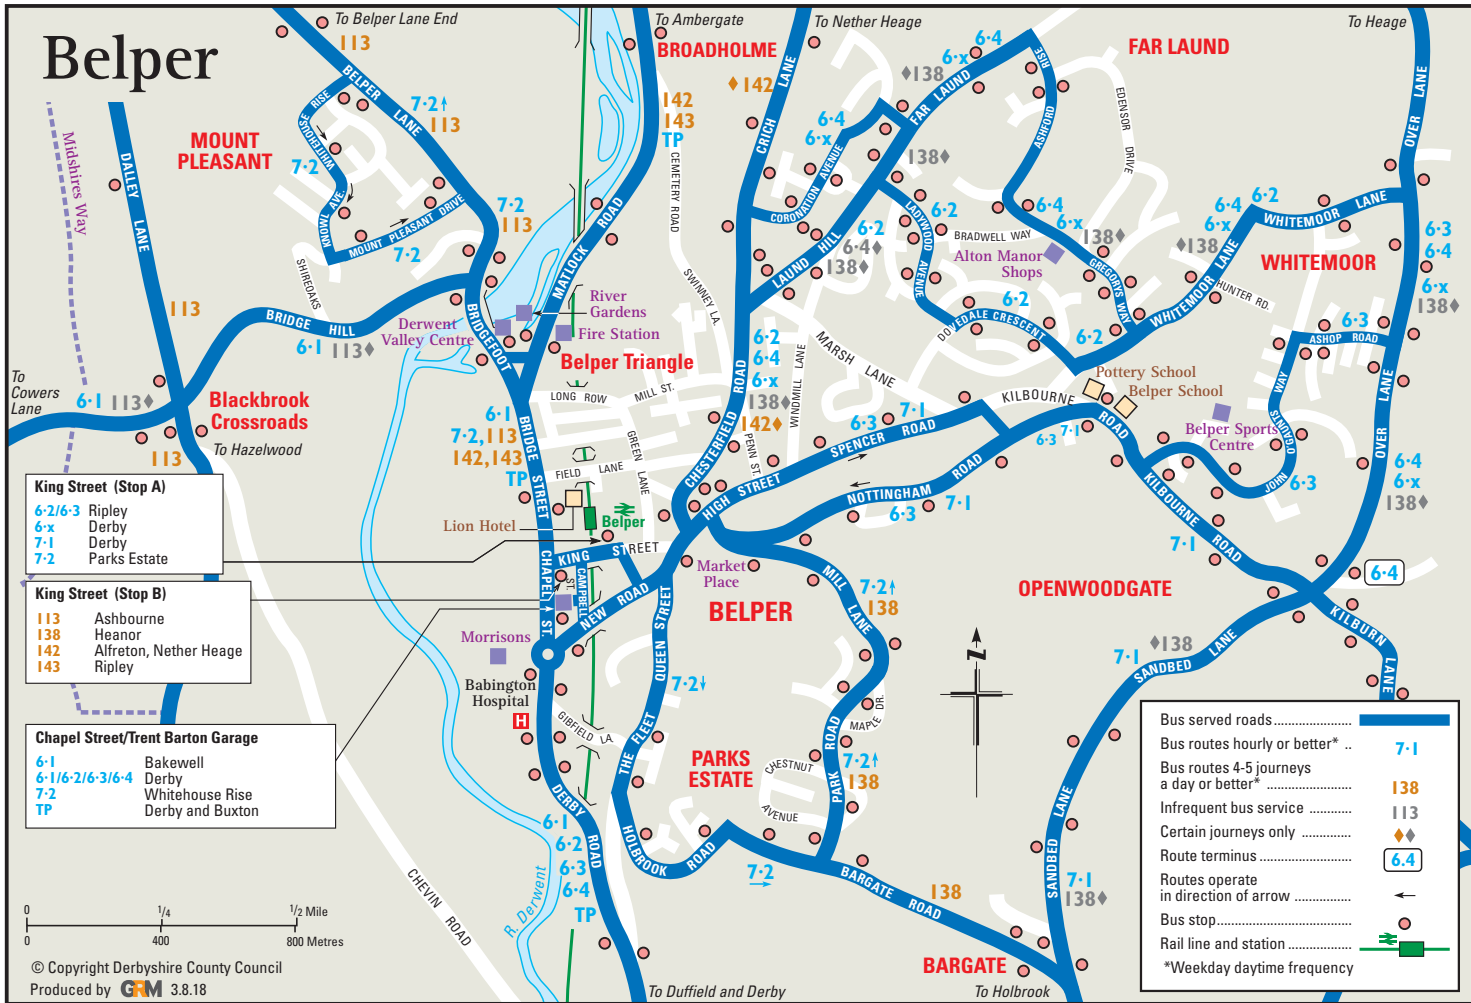

Belper

King Street (Stop A)
 6-2/6-3 Ripley
 6-x Derby
 7-1 Derby
 7-2 Parks Estate

King Street (Stop B)
 113 Ashbourne
 138 Heanor
 142 Alfreton, Nether Heage
 143 Ripley

Chapel Street/Trent Barton Garage
 6-1 Bakewell
 6-1/6-2/6-3/6-4 Derby
 7-2 Whitehouse Rise
 TP Derby and Buxton

Bus served roads	
Bus routes hourly or better* ..	7-1
Bus routes 4-5 journeys a day or better*	138
Infrequent bus service	113
Certain journeys only	◆
Route terminus	6.4
Routes operate in direction of arrow	←
Bus stop	
Rail line and station	
*Weekday daytime frequency	