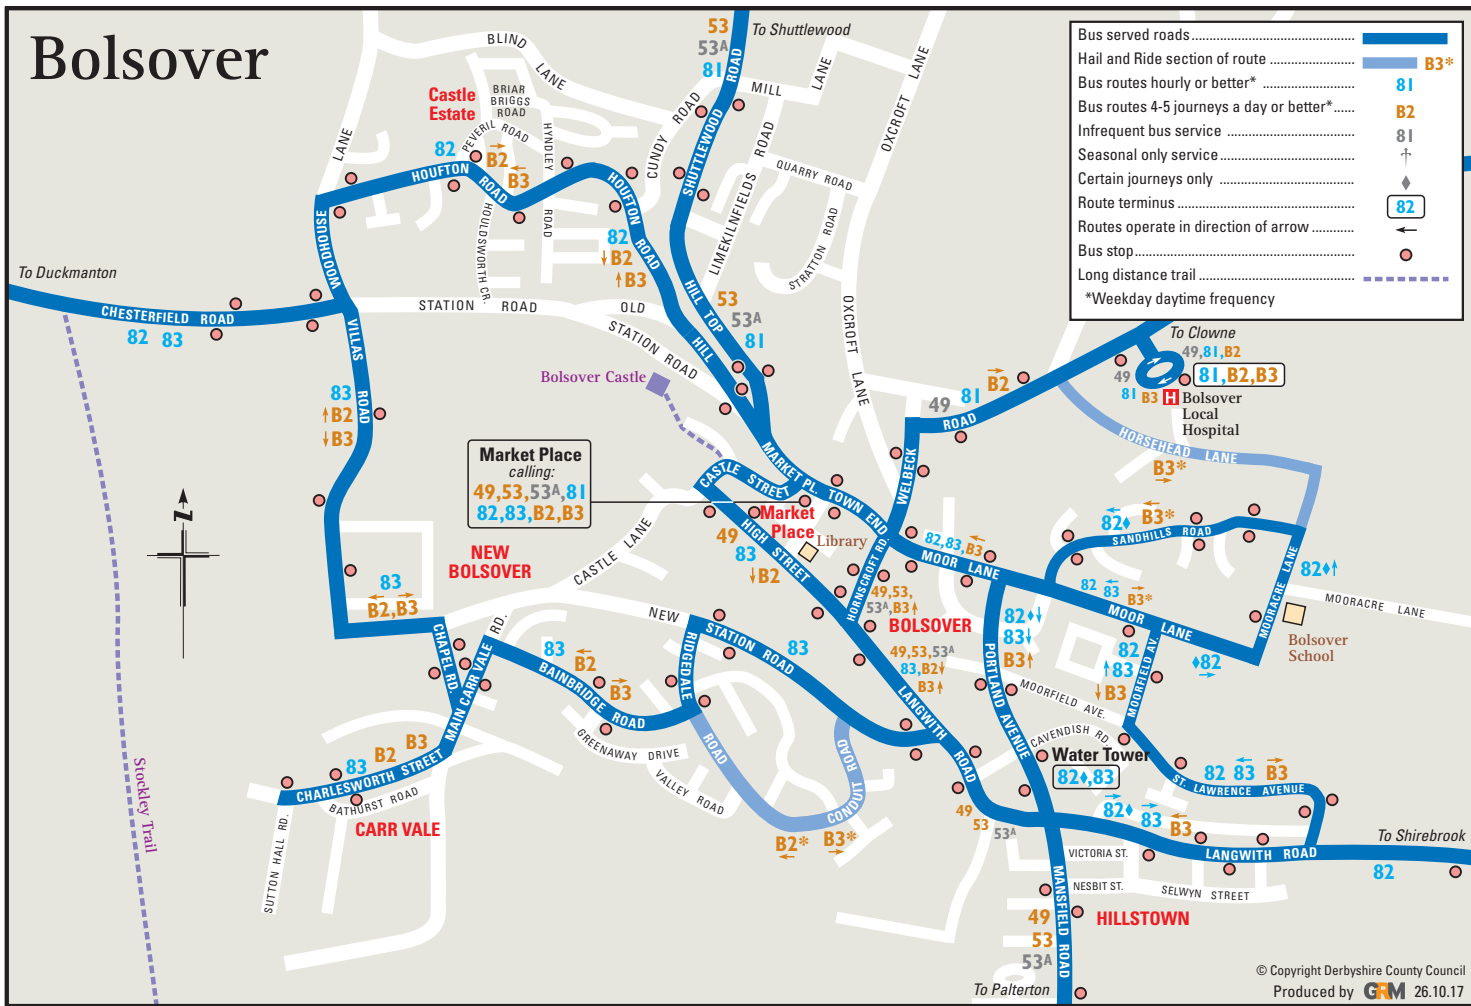

Bolsover

Bus served roads	
Hail and Ride section of route	B3*
Bus routes hourly or better*	81
Bus routes 4-5 journeys a day or better*	B2
Infrequent bus service	81
Seasonal only service	↑
Certain journeys only	↓
Route terminus	
Routes operate in direction of arrow	
Bus stop	
Long distance trail	
*Weekday daytime frequency	

Market Place
calling:
49,53,53A,81
82,83,B2,B3

NEW BOLSOVER

Water Tower
82,83

HILLSTOWN