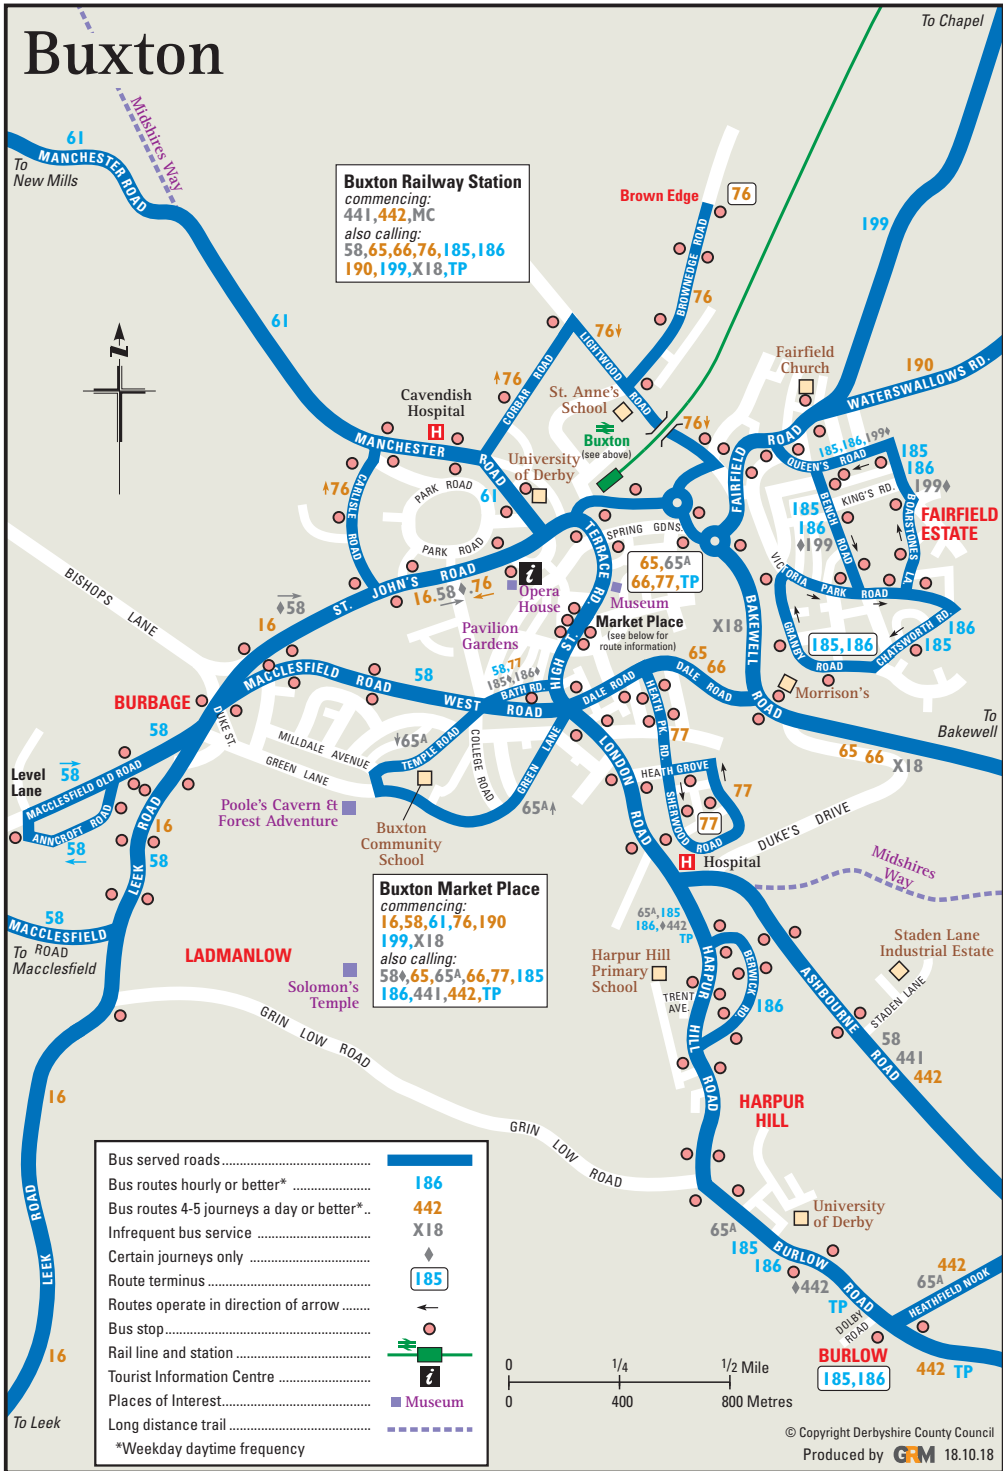

Buxton

Buxton Railway Station
 commencing:
 441,442,MC
 also calling:
 58,65,66,76,185,186
 190,199,X18,TP

Buxton Market Place
 commencing:
 16,58,61,76,190
 199,X18
 also calling:
 58,65,65A,66,77,185
 186,441,442,TP

- Bus served roads █
 - Bus routes hourly or better* 186
 - Bus routes 4-5 journeys a day or better*.. 442
 - Infrequent bus service X18
 - Certain journeys only 185
 - Route terminus ↕
 - Routes operate in direction of arrow ←
 - Bus stop..... ●
 - Rail line and station █
 - Tourist Information Centre i
 - Places of Interest..... ■
 - Long distance trail - - - - -
- *Weekday daytime frequency