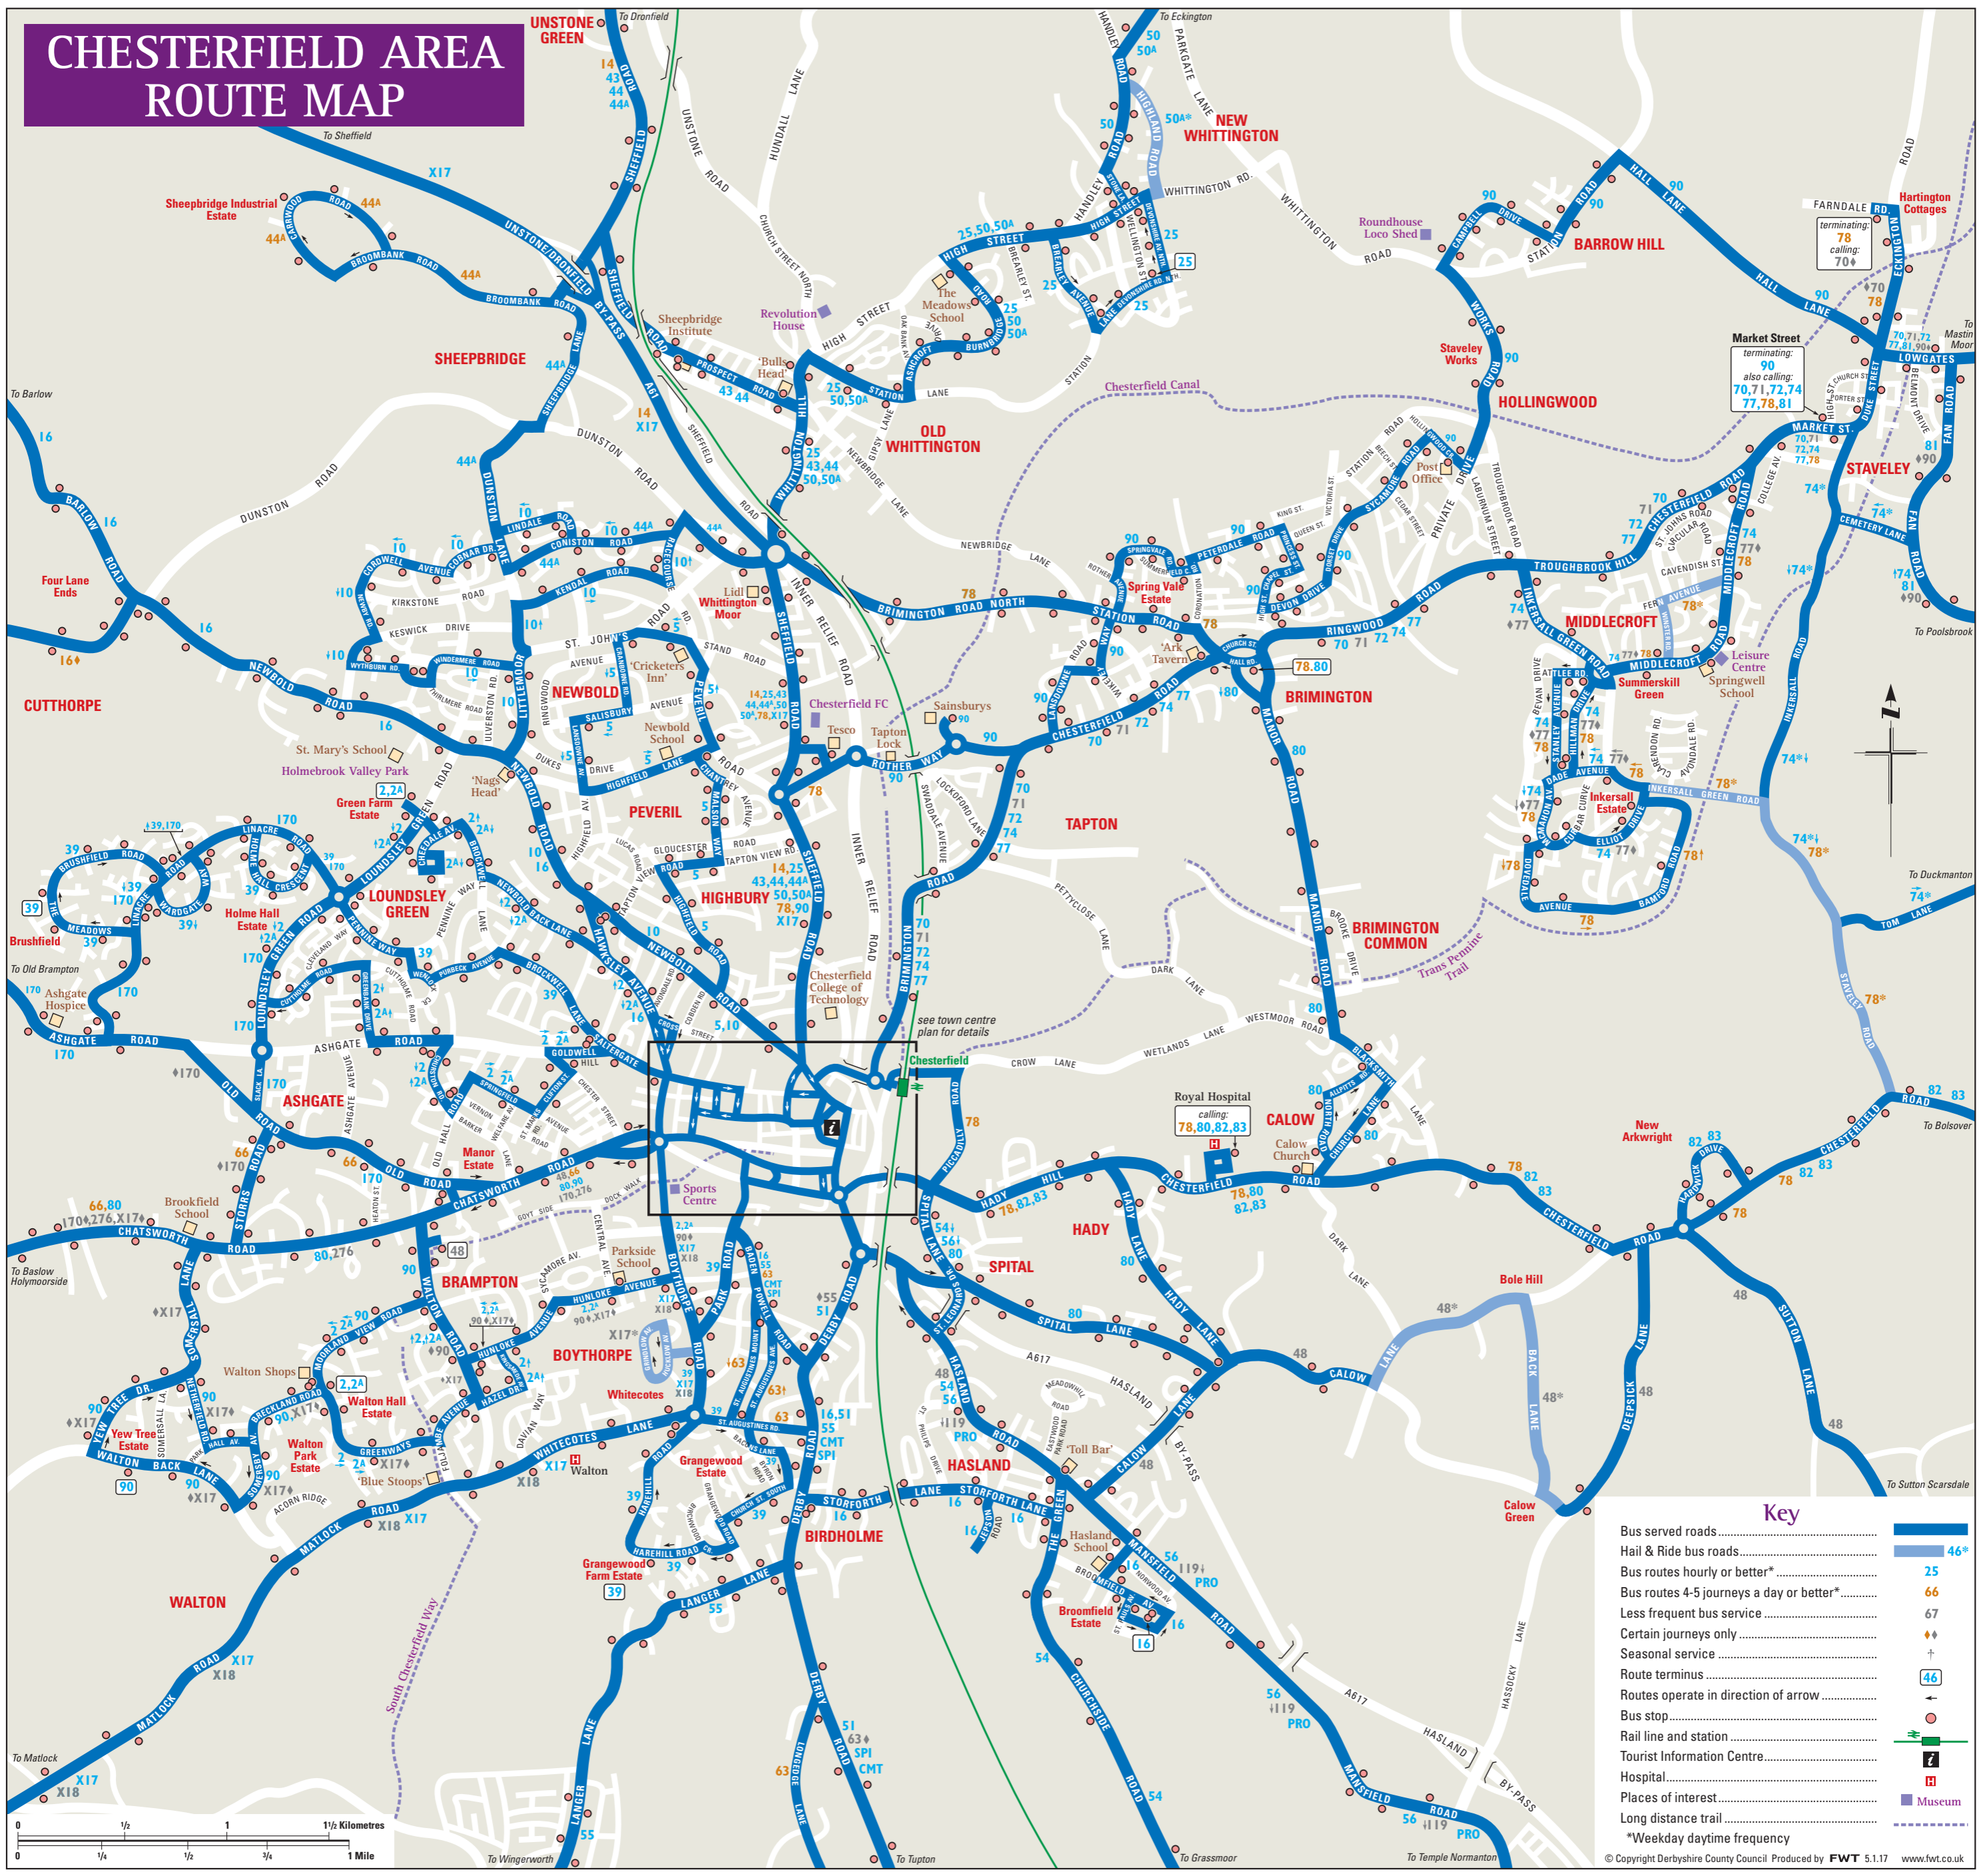

CHESTERFIELD AREA ROUTE MAP

Key

- Bus served roads.....
- Hail & Ride bus roads.....
- Bus routes hourly or better*.....
- Bus routes 4-5 journeys a day or better*.....
- Less frequent bus service.....
- Certain journeys only.....
- Seasonal service.....
- Route terminus.....
- Routes operate in direction of arrow.....
- Bus stop.....
- Rail line and station.....
- Tourist Information Centre.....
- Hospital.....
- Places of interest.....
- Long distance trail.....

*Weekday daytime frequency