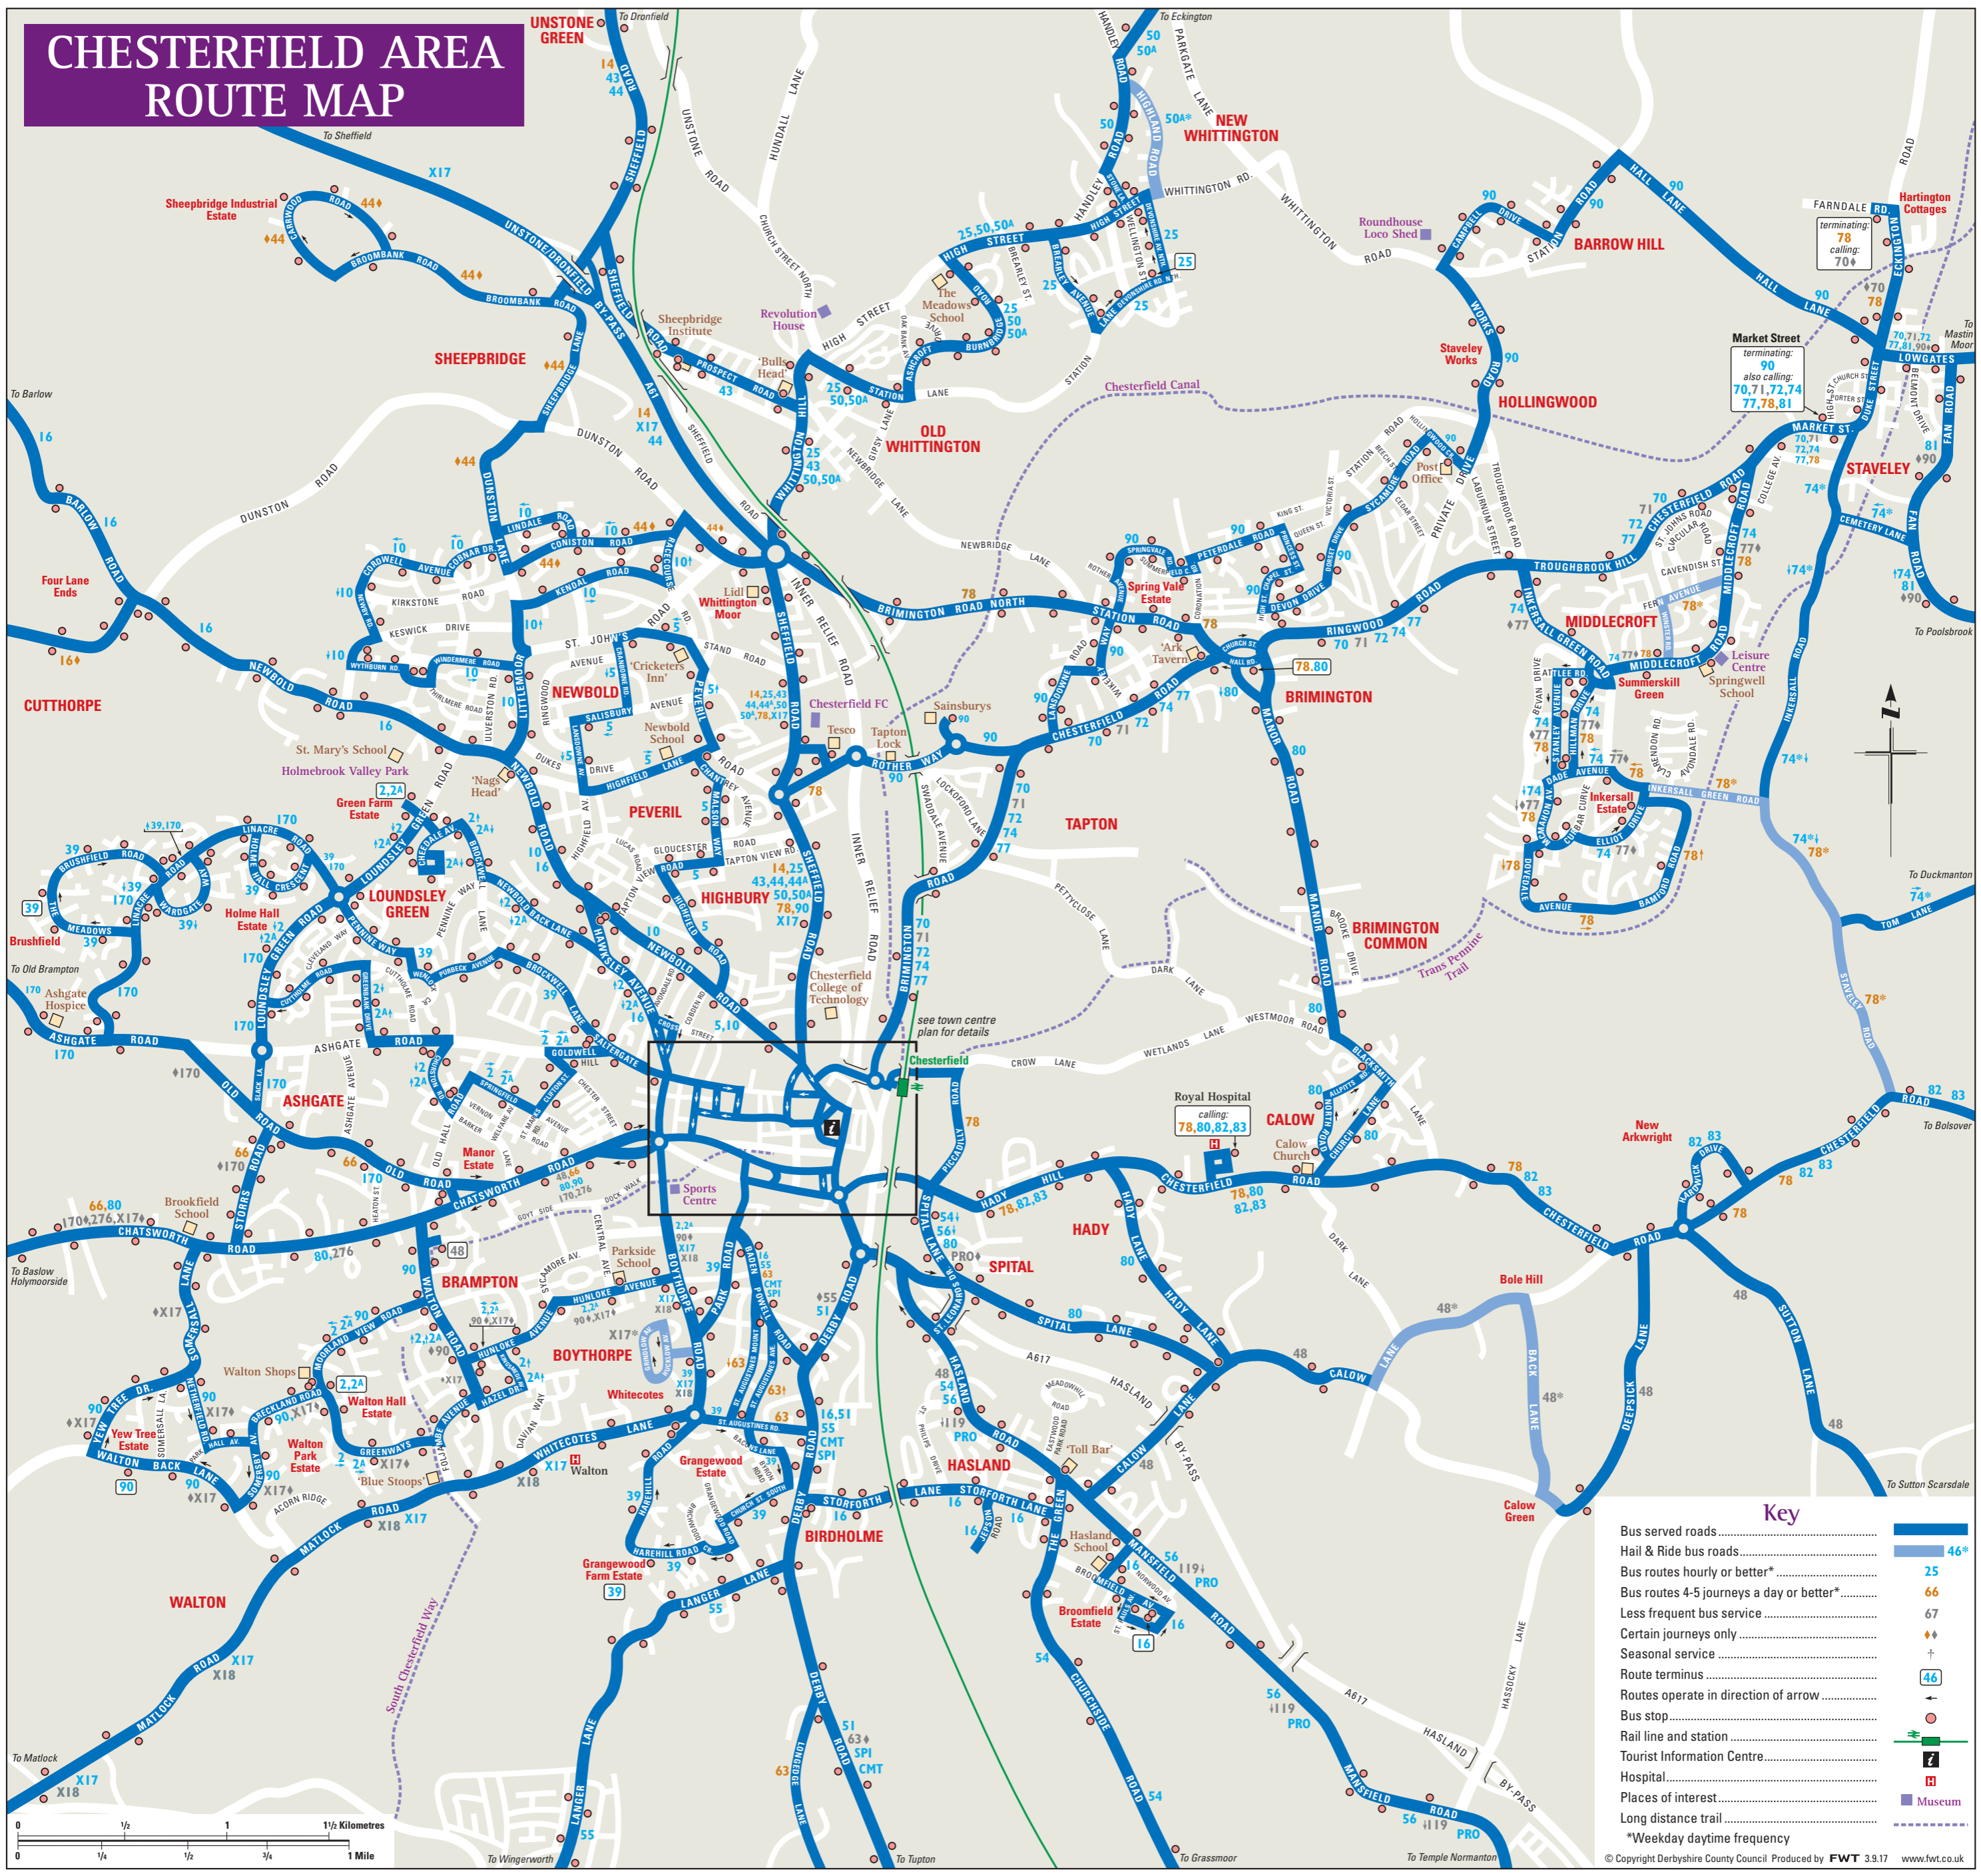

CHESTERFIELD AREA ROUTE MAP

Key

- Bus served roads.....
- Hail & Ride bus roads.....
- Bus routes hourly or better*.....
- Bus routes 4-5 journeys a day or better*.....
- Less frequent bus service.....
- Certain journeys only.....
- Seasonal service.....
- Route terminus.....
- Routes operate in direction of arrow.....
- Bus stop.....
- Rail line and station.....
- Tourist Information Centre.....
- Hospital.....
- Places of interest.....
- Museum.....
- Long distance trail.....

*Weekday daytime frequency

© Copyright Derbyshire County Council Produced by FWT 3.9.17 www.fwt.co.uk