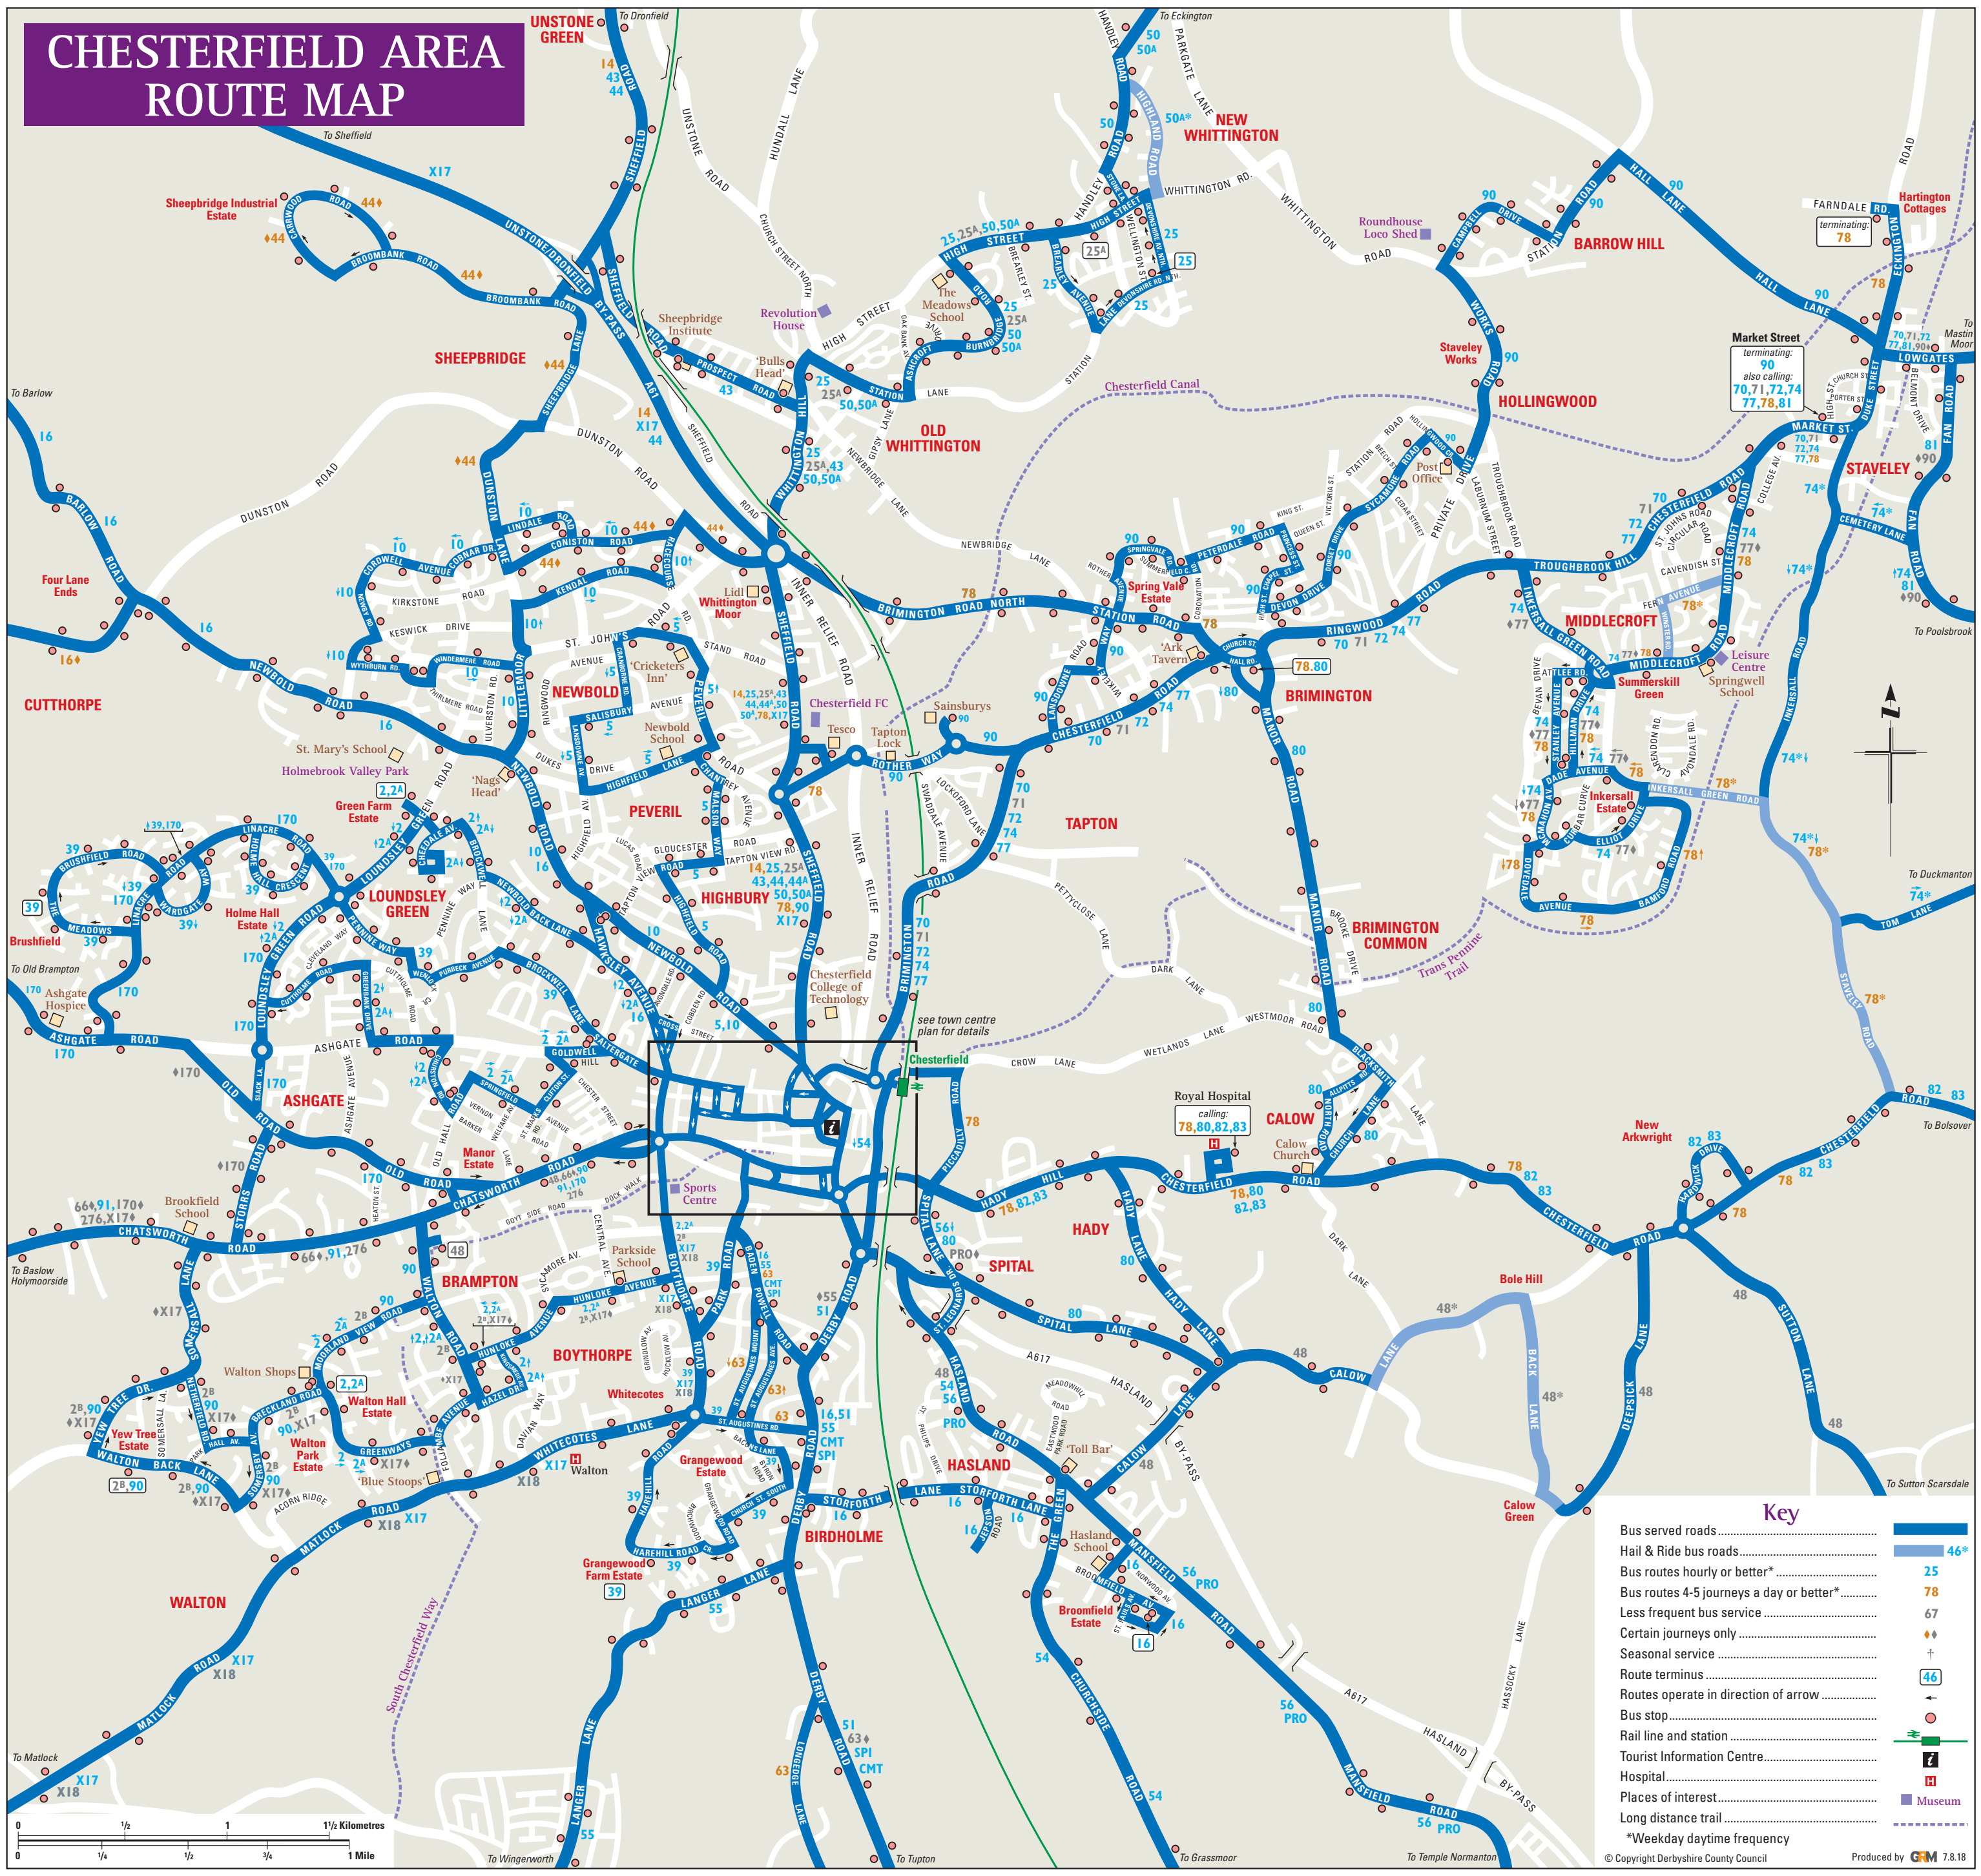

CHESTERFIELD AREA ROUTE MAP

Key

- Bus served roads.....
 - Hail & Ride bus roads..... 46*
 - Bus routes hourly or better* 25
 - Bus routes 4-5 journeys a day or better* 78
 - Less frequent bus service 67
 - Certain journeys only ♦♦
 - Seasonal service †
 - Route terminus 46
 - Routes operate in direction of arrow
 - Bus stop
 - Rail line and station
 - Tourist Information Centre.....
 - Hospital.....
 - Places of interest..... Museum
 - Long distance trail
- *Weekday daytime frequency