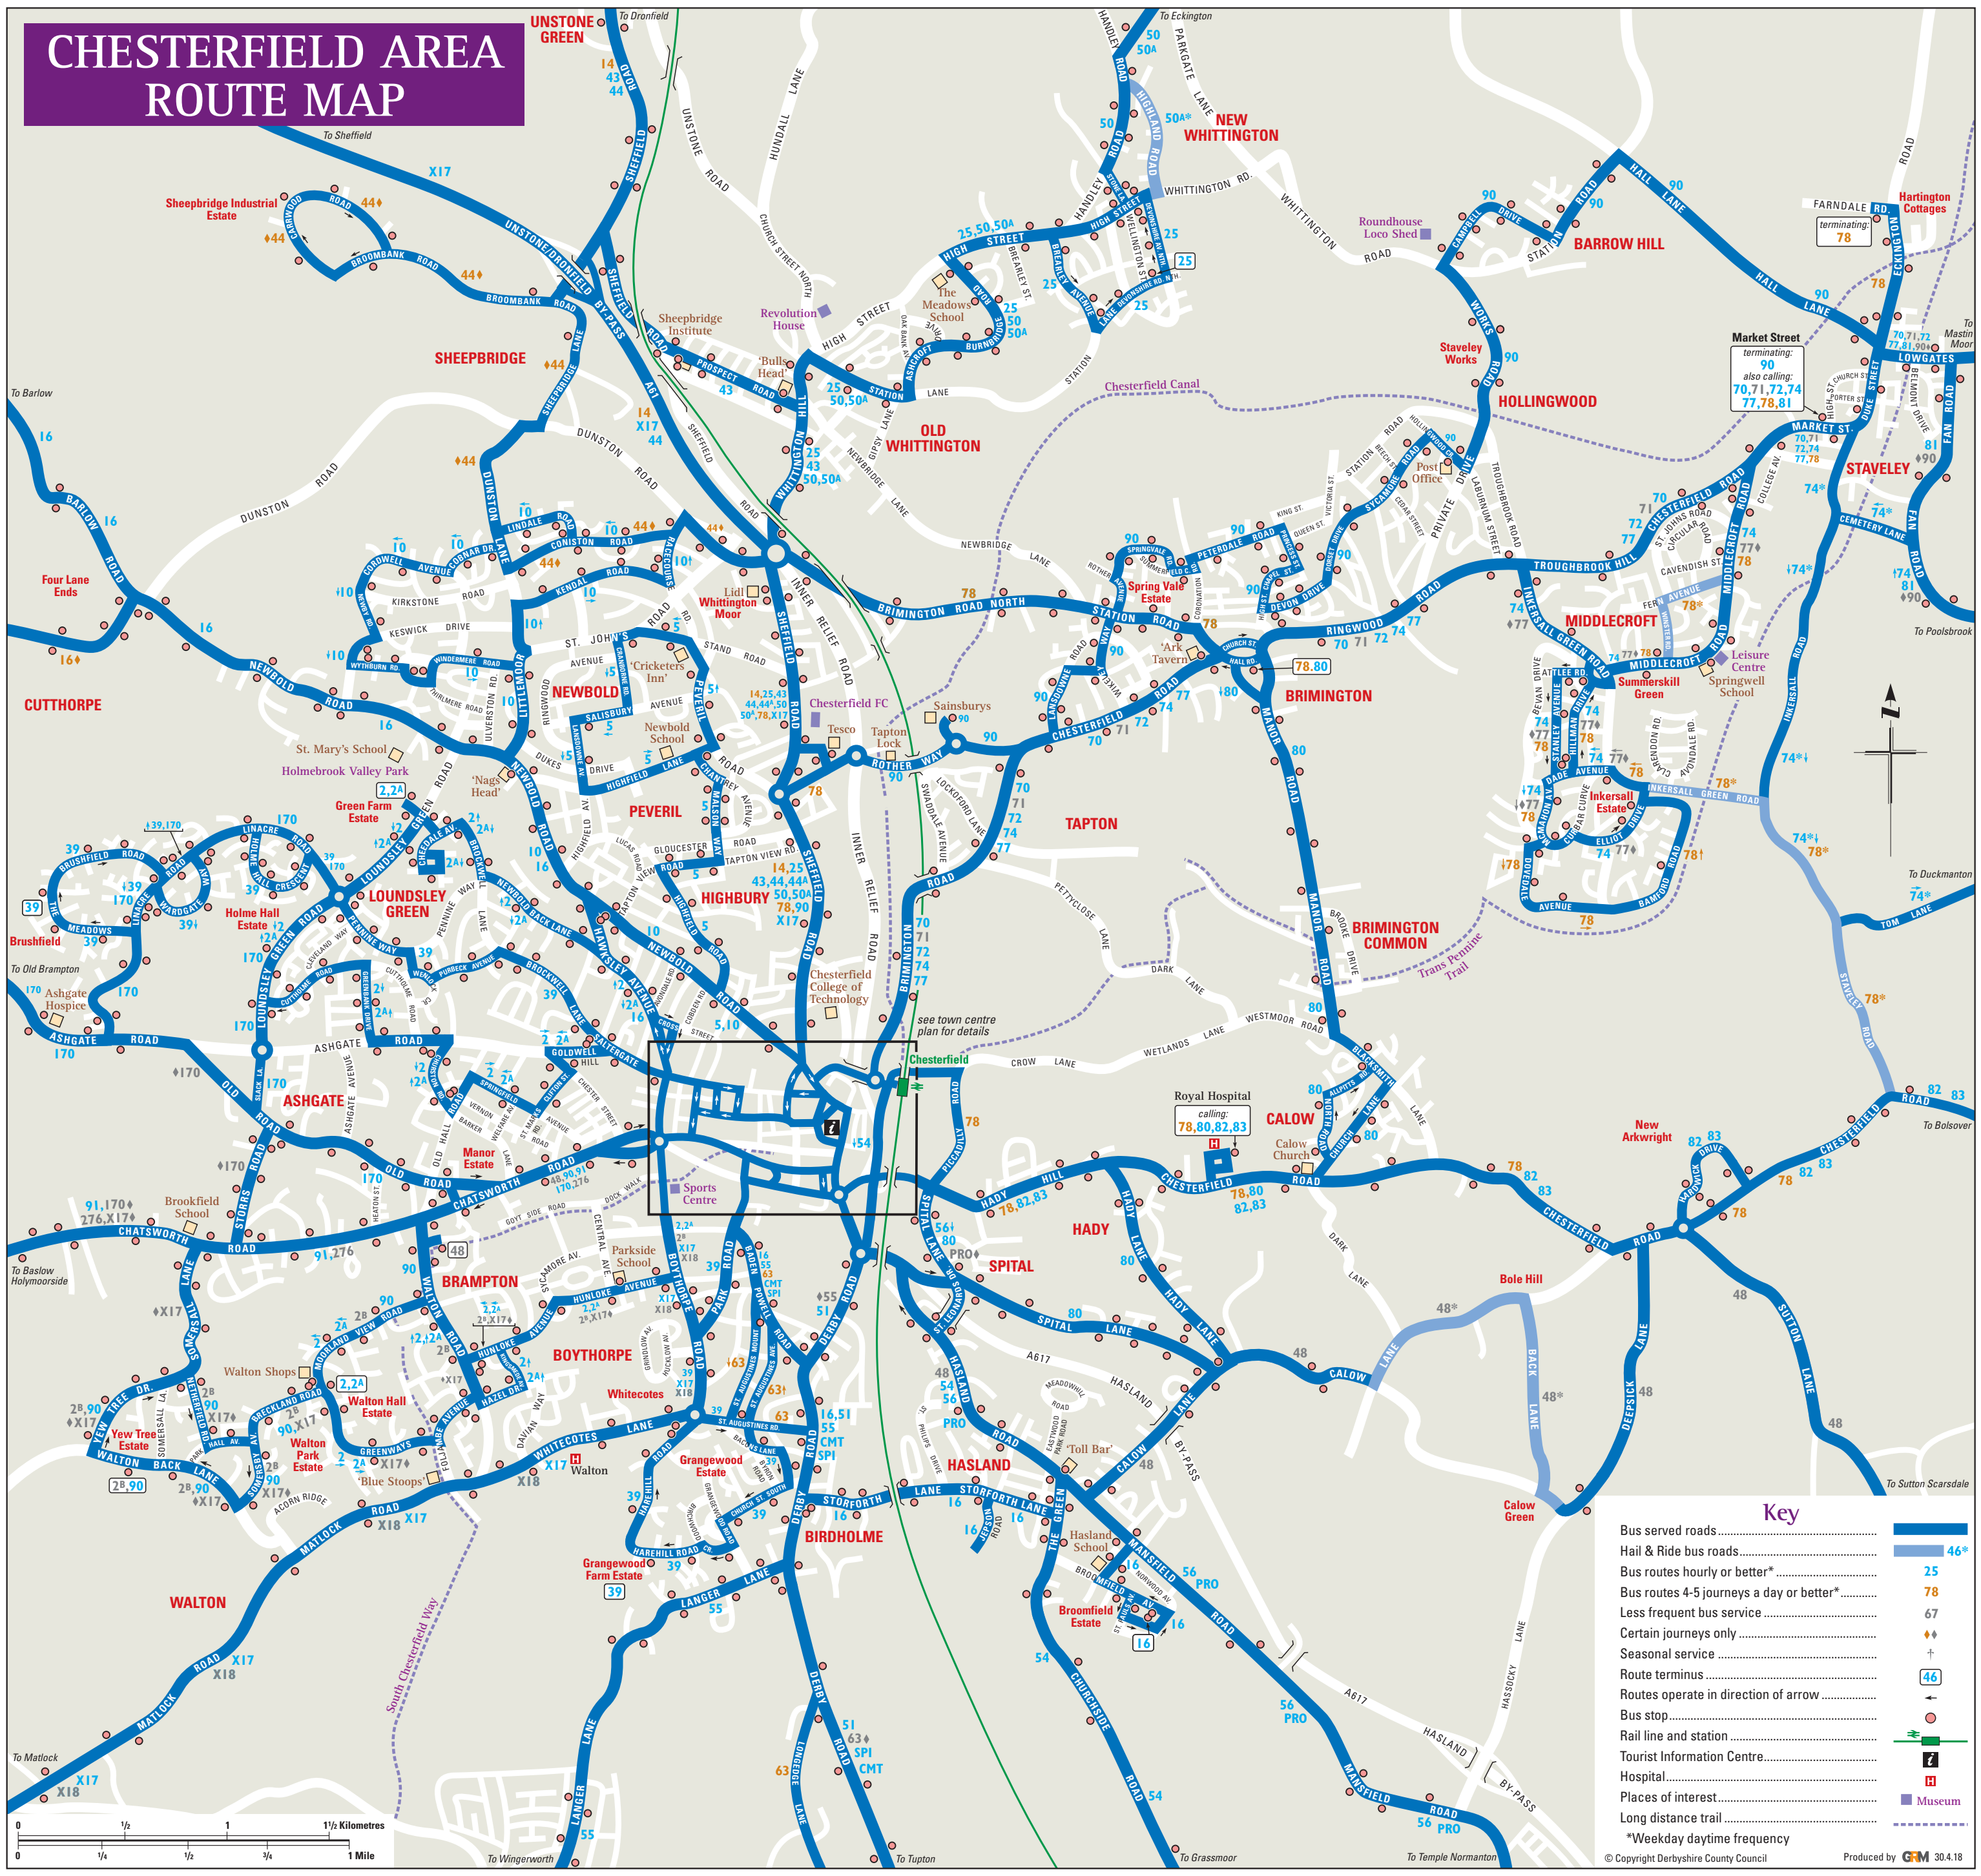

CHESTERFIELD AREA ROUTE MAP

Key

- Bus served roads.....
 - Hail & Ride bus roads.....
 - Bus routes hourly or better*
 - Bus routes 4-5 journeys a day or better*
 - Less frequent bus service
 - Certain journeys only
 - Seasonal service
 - Route terminus
 - Routes operate in direction of arrow
 - Bus stop
 - Rail line and station
 - Tourist Information Centre.....
 - Hospital.....
 - Places of interest.....
 - Long distance trail
- *Weekday daytime frequency