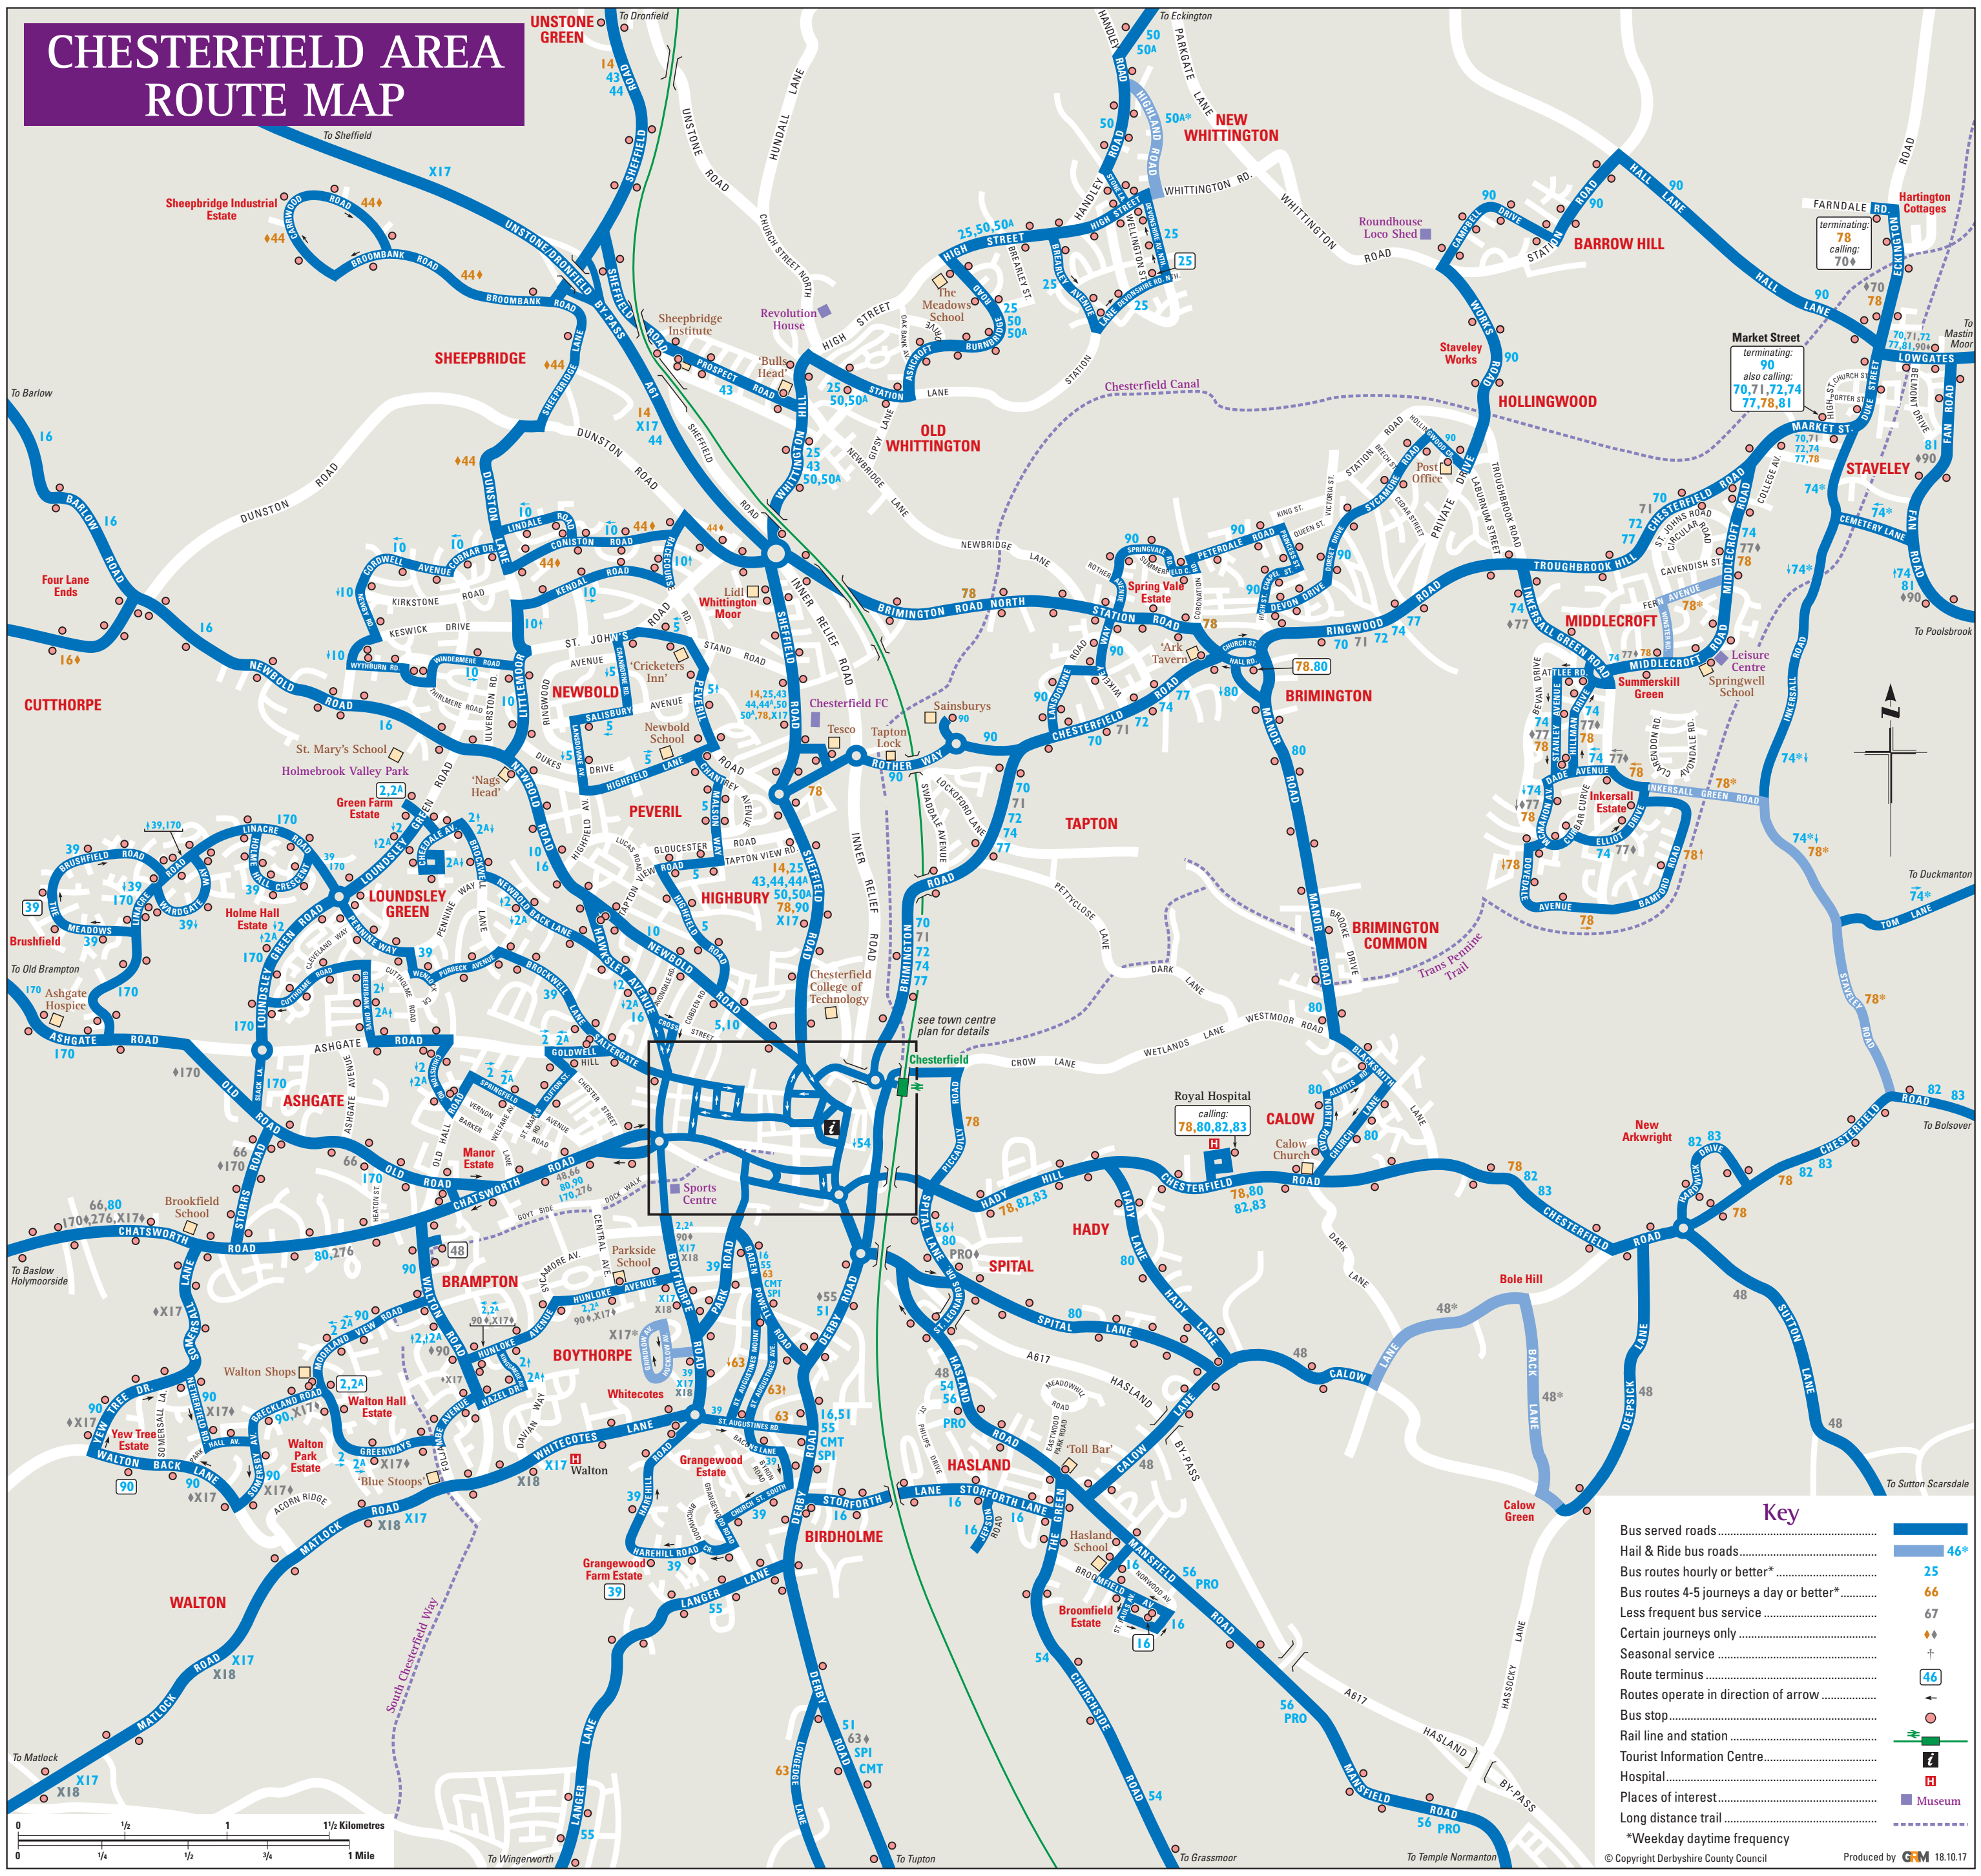

CHESTERFIELD AREA ROUTE MAP

Key

- Bus served roads.....
- Hail & Ride bus roads.....
- Bus routes hourly or better*.....
- Bus routes 4-5 journeys a day or better*.....
- Less frequent bus service.....
- Certain journeys only.....
- Seasonal service.....
- Route terminus.....
- Routes operate in direction of arrow.....
- Bus stop.....
- Rail line and station.....
- Tourist Information Centre.....
- Hospital.....
- Places of interest.....
- Long distance trail.....

*Weekday daytime frequency