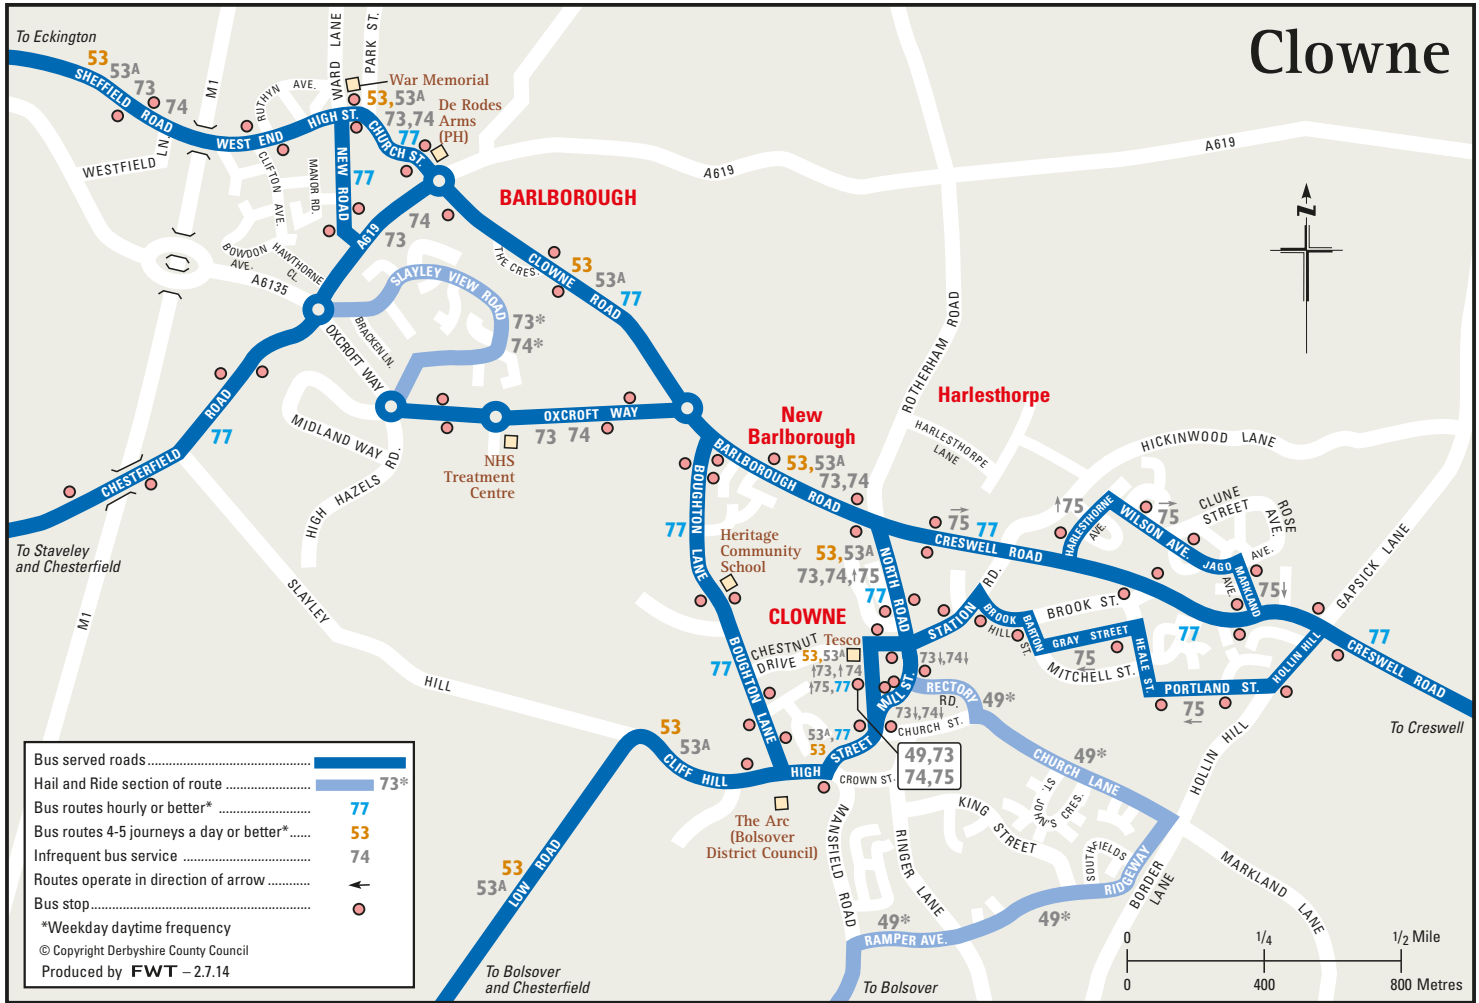

Clowne

To Eckington

To Staveley and Chesterfield

To Bolsover and Chesterfield

To Bolsover

To Creswell

The Arc
(Bolsover District Council)

NHS Treatment Centre

Heritage Community School

Tesco

A619

A619