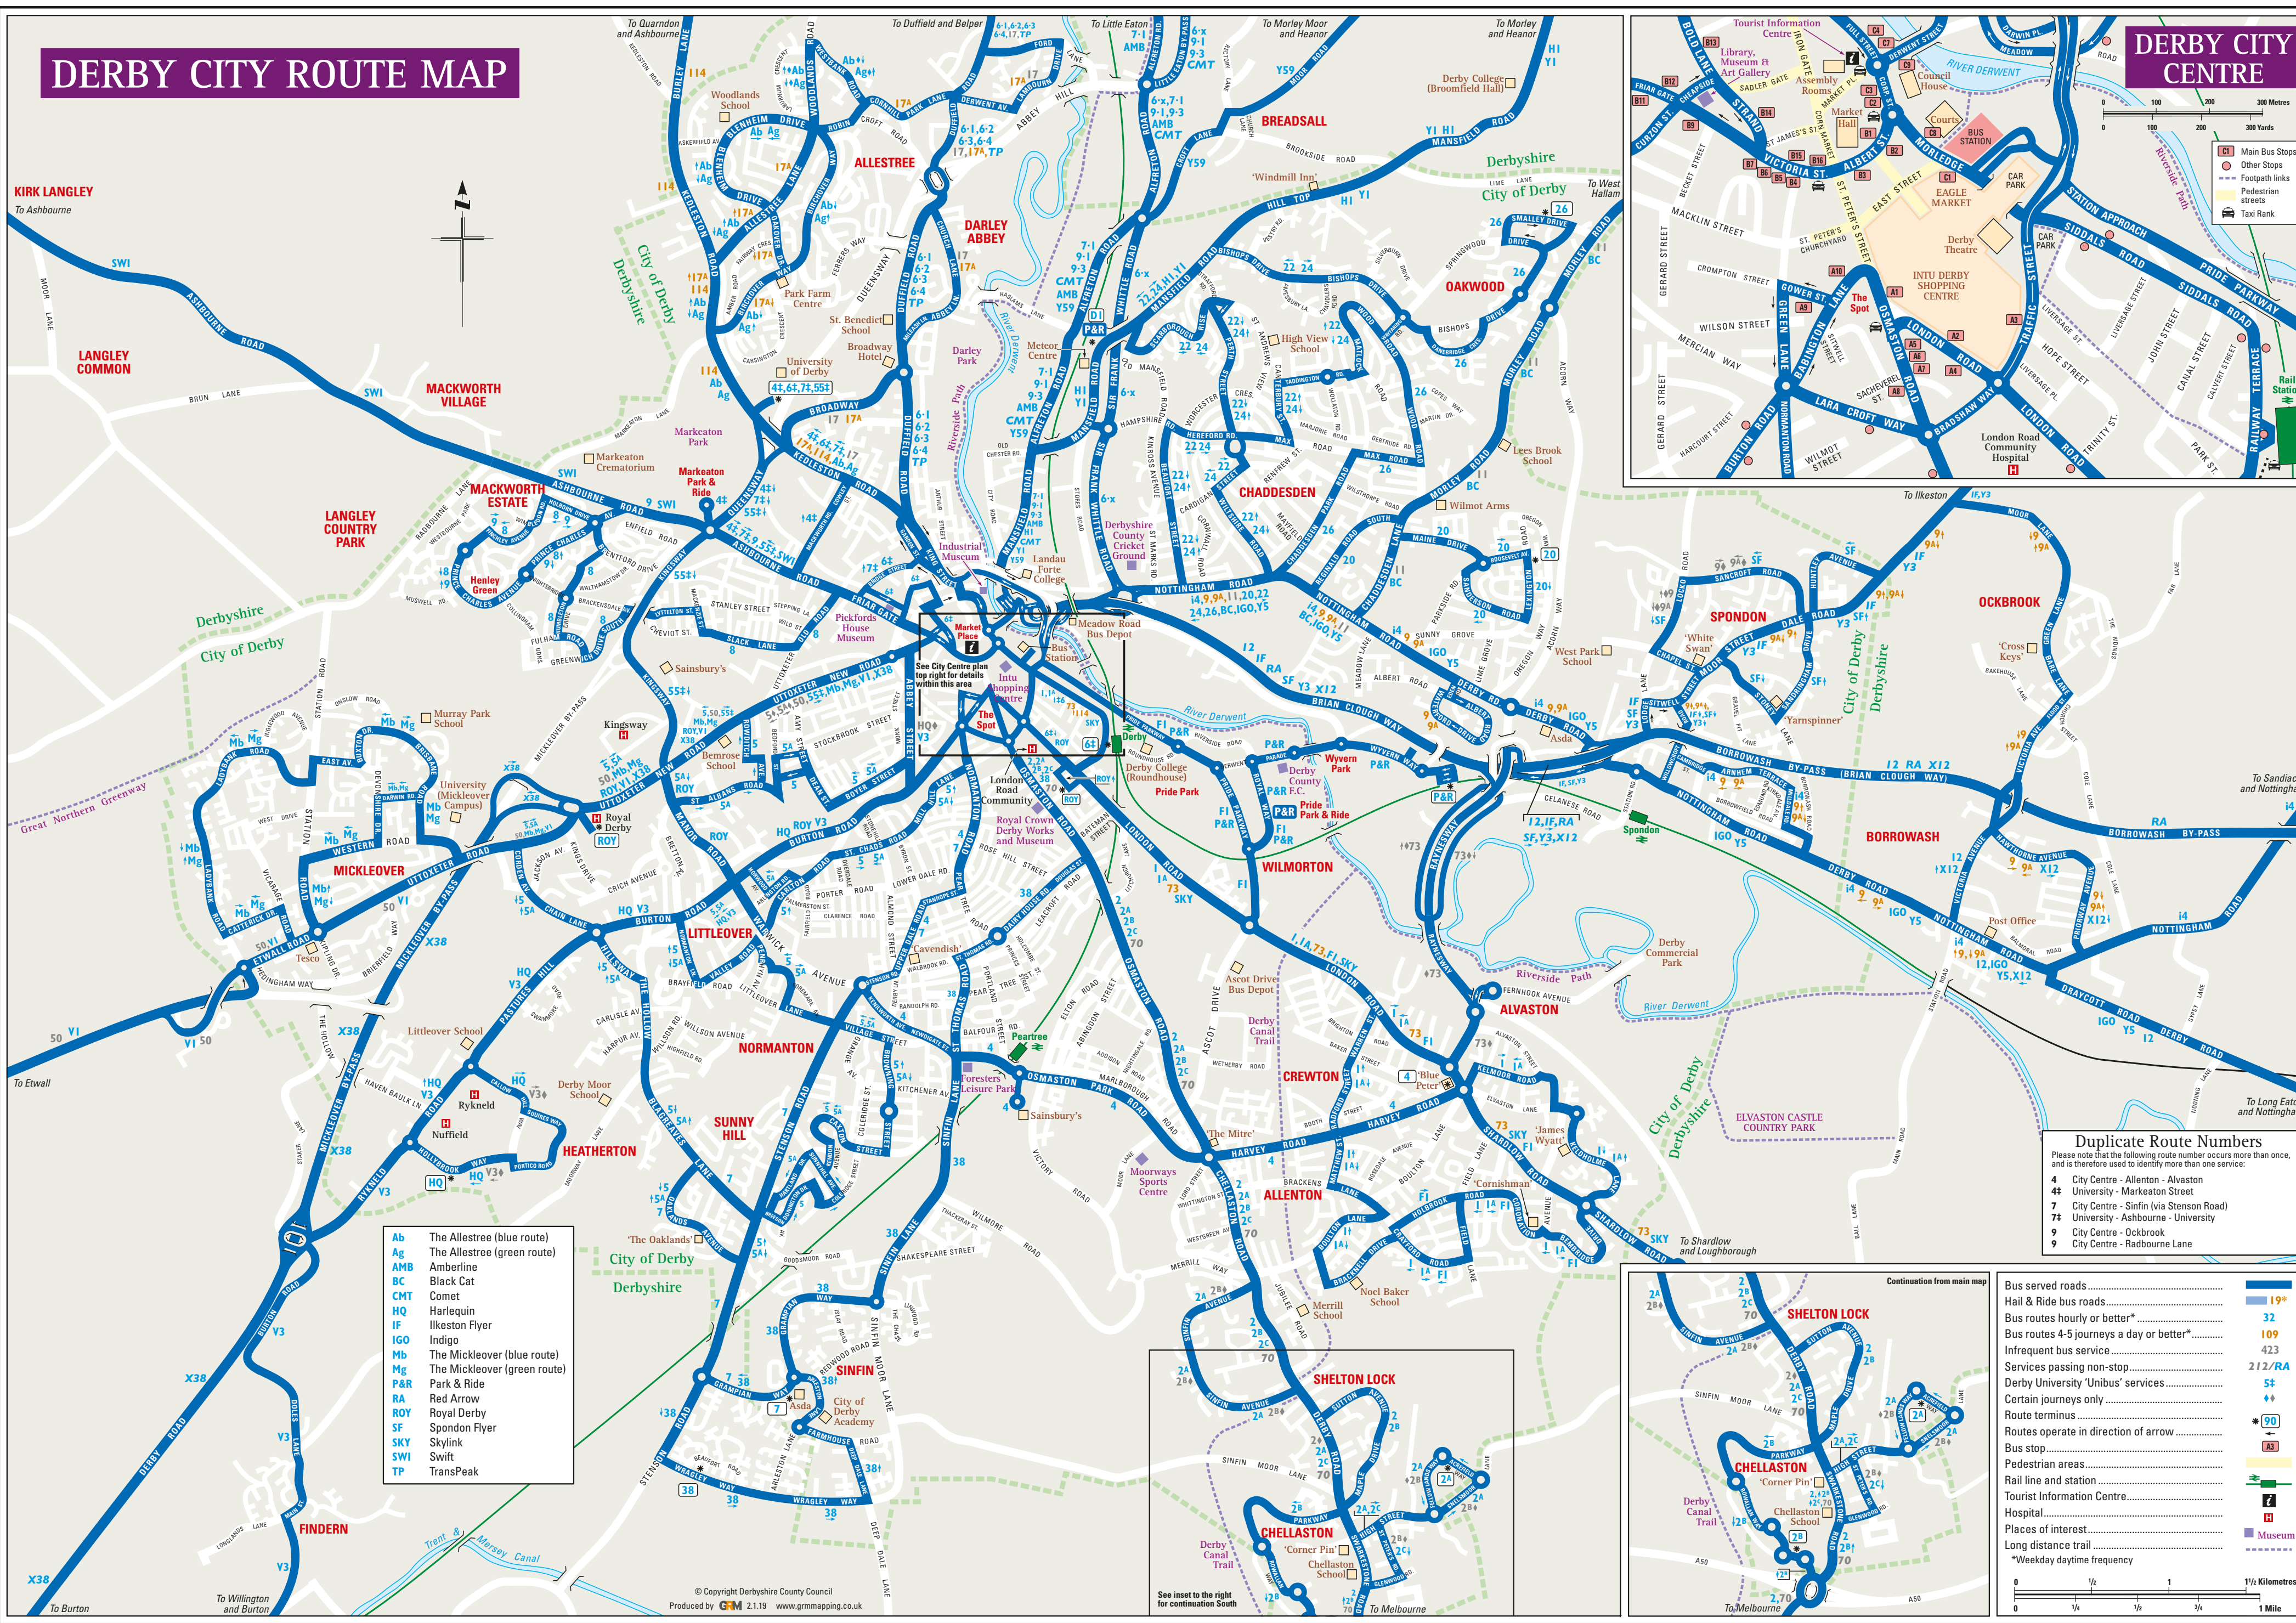

# DERBY CITY ROUTE MAP

- Ab The Allestree (blue route)
- Ag The Allestree (green route)
- AMB Amberline
- BC Black Cat
- CMT Comet
- HQ Harlequin
- IF Ilkeston Flyer
- IGO Indigo
- Mb The Mickleover (blue route)
- Mg The Mickleover (green route)
- P&R Park & Ride
- RA Red Arrow
- ROY Royal Derby
- SF Spondon Flyer
- SKY Skylink
- SWI Swift
- TP TransPeak

**Duplicate Route Numbers**  
 Please note that the following route number occurs more than once, and is therefore used to identify more than one service:

- 4 City Centre - Allenton - Alveston
- 44 University - Markeaton Street
- 7 City Centre - Sinfyn (via Stenson Road)
- 74 University - Ashbourne - University
- 9 City Centre - Ockbrook
- 9 City Centre - Radbourne Lane

- Bus served roads.....
- Hail & Ride bus roads.....
- Bus routes hourly or better\*.....
- Bus routes 4-5 journeys a day or better\*.....
- Infrequent bus service.....
- Services passing non-stop.....
- Derby University 'Unibus' services.....
- Certain journeys only.....
- Route terminus.....
- Routes operate in direction of arrow.....
- Bus stop.....
- Pedestrian areas.....
- Rail line and station.....
- Tourist Information Centre.....
- Hospital.....
- Places of interest.....
- Long distance trail.....
- \*Weekday daytime frequency