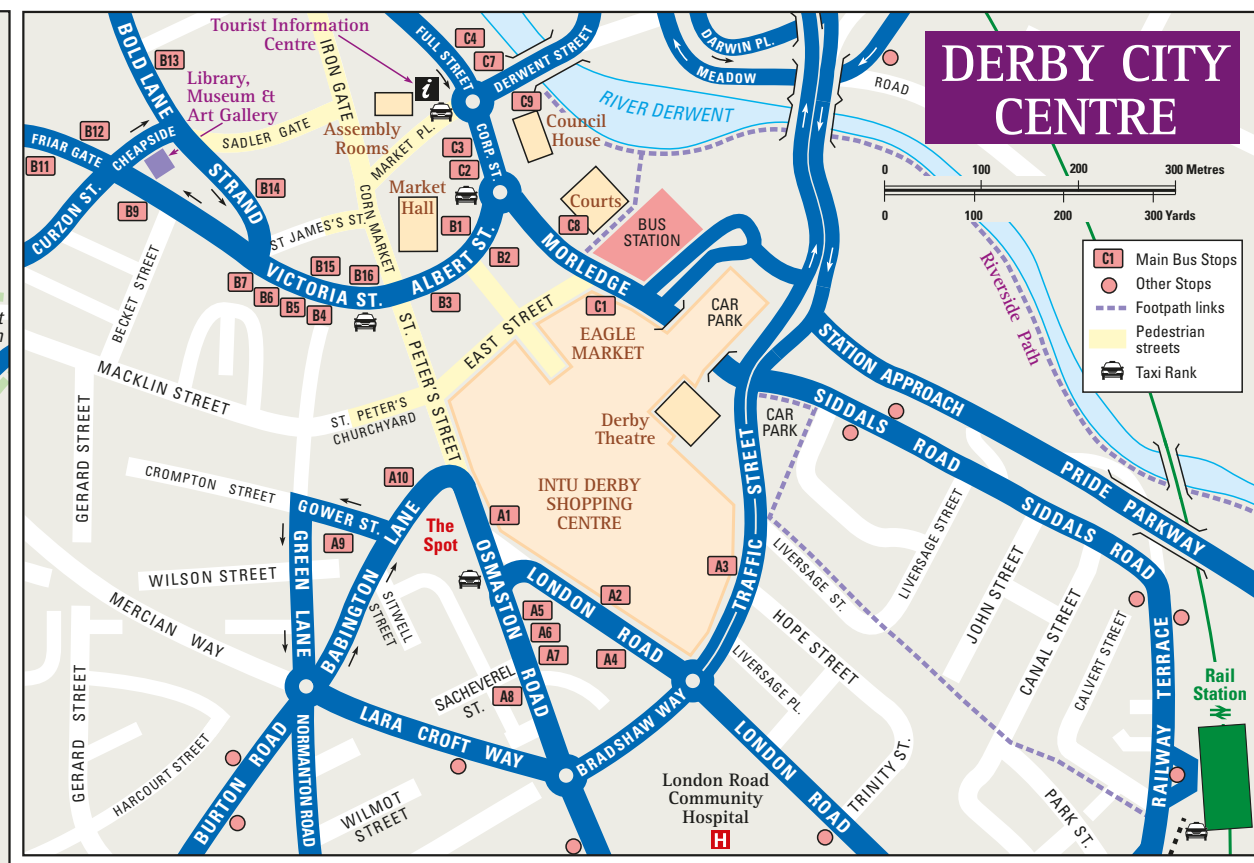

# DERBY CITY ROUTE MAP

- Ab The Allestree (blue route)
- Ag The Allestree (green route)
- AMB Amberline
- BC Black Cat
- CMT Comet
- HQ Harlequin
- IF Ilkeston Flyer
- IGO Indigo
- Mb The Mickleover (blue route)
- Mg The Mickleover (green route)
- P&R Park & Ride
- RA Red Arrow
- ROY Royal Derby
- SF Spondon Flyer
- SKY Skylink
- SWI Swift
- TP TransPeak

**Duplicate Route Numbers**  
 Please note that the following route number occurs more than once, and is therefore used to identify more than one service:

- 4 City Centre - Allenton - Alveston
- 44 University - Markeaton Street
- 7 City Centre - Sinfyn (via Stenson Road)
- 74 University - Ashbourne - University
- 9 City Centre - Ockbrook
- 9 City Centre - Radbourne Lane

- Bus served roads.....
- Hail & Ride bus roads.....
- Bus routes hourly or better\*.....
- Bus routes 4-5 journeys a day or better\*.....
- Infrequent bus service.....
- Services passing non-stop.....
- Derby University 'Unibus' services.....
- Certain journeys only.....
- Route terminus.....
- Routes operate in direction of arrow.....
- Bus stop.....
- Pedestrian areas.....
- Rail line and station.....
- Tourist Information Centre.....
- Hospital.....
- Places of interest.....
- Long distance trail.....
- \*Weekday daytime frequency