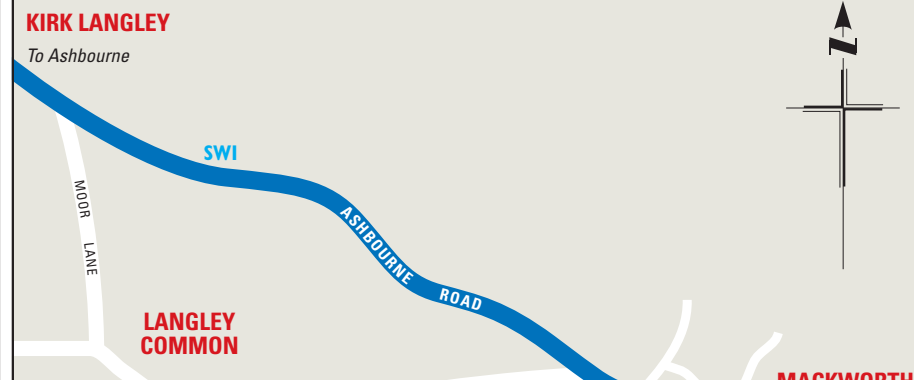

DERBY CITY ROUTE MAP

- Ab The Allestree (blue route)
- Ag The Allestree (green route)
- AMB Amberline
- BC Black Cat
- CMT Comet
- HQ Harlequin
- IF Ilkerton Flyer
- IGO Indigo
- Mb The Mickelover (blue route)
- Mg The Mickelover (green route)
- P&R Park & Ride
- RA Red Arrow
- ROY Royal Derby
- SF Spondon Flyer
- SKY Skylink
- SWI Swift
- TP TransPeak

Duplicate Route Numbers
 Please note that the following route number occurs more than once, and is therefore used to identify more than one service:

- 5 City Centre - Sunnyhill circular (via Royal Hospital)
- 5† University - Uttoxeter New Road - University
- 9 City Centre - Ockbrook
- 9 City Centre - Radbourne Lane

- Bus served roads.....
- Hail & Ride bus roads.....
- Bus routes hourly or better*.....
- Bus routes 4-5 journeys a day or better*.....
- Infrequent bus service.....
- Services passing non-stop.....
- Derby University 'Unibus' services.....
- Certain journeys only.....
- Route terminus.....
- Routes operate in direction of arrow.....
- Bus stop.....
- Pedestrian areas.....
- Rail line and station.....
- Tourist Information Centre.....
- Hospital.....
- Places of interest.....
- Long distance trail.....
- *Weekday daytime frequency