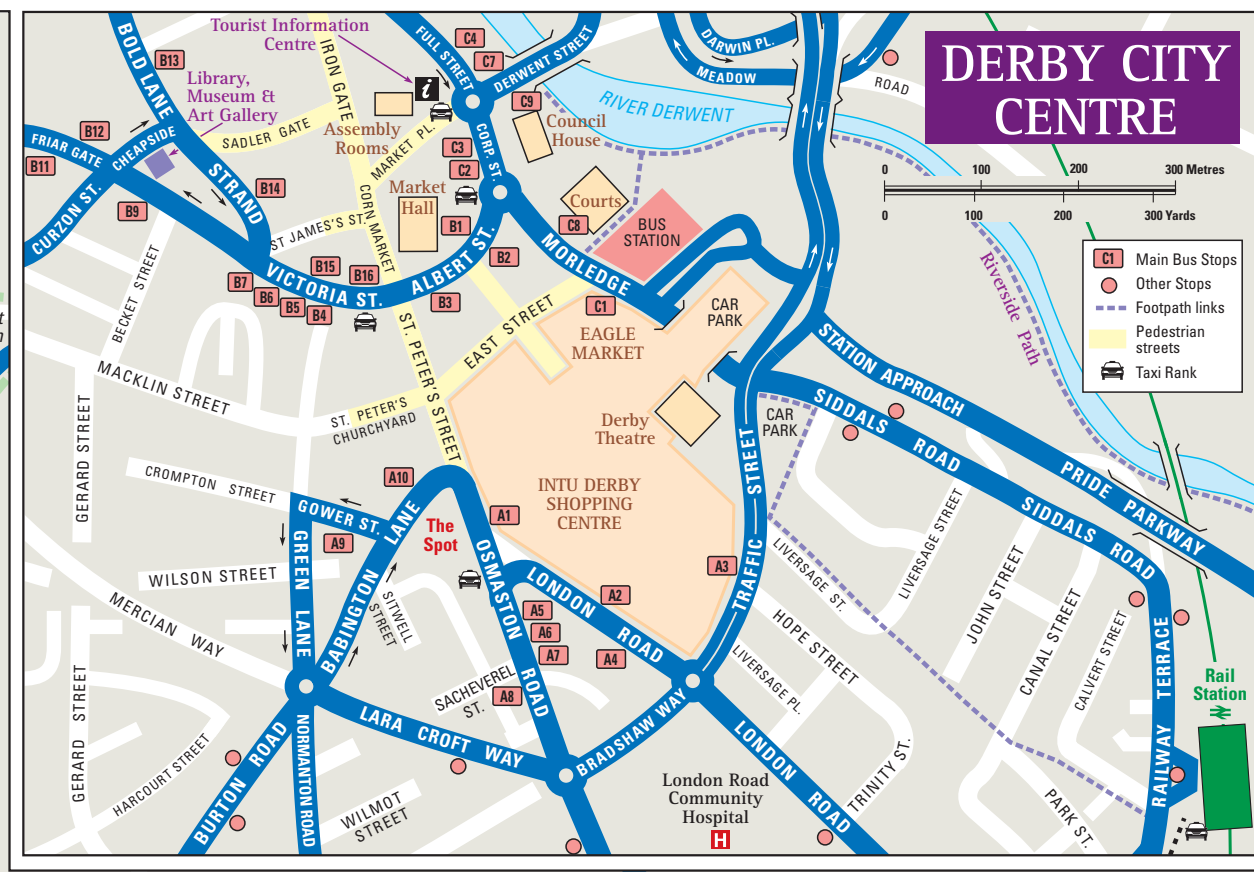

DERBY CITY ROUTE MAP

- Ab The Allestree (blue route)
- Ag The Allestree (green route)
- AMB Amberline
- BC Black Cat
- CMT Comet
- HQ Harlequin
- IF Ilkerton Flyer
- IGO Indigo
- Mb The Mickelover (blue route)
- Mg The Mickelover (green route)
- P&R Park & Ride
- RA Red Arrow
- ROY Royal Derby
- SF Spondon Flyer
- SKY Skylink
- SWI Swift
- TP TransPeak

Duplicate Route Numbers
 Please note that the following route number occurs more than once, and is therefore used to identify more than one service:

- 5 City Centre - Sunnyhill circular (via Royal Hospital)
- 5† University - Uttoxeter New Road - University
- 9 City Centre - Ockbrook
- 9 City Centre - Radbourne Lane

- Bus served roads.....
- Hail & Ride bus roads.....
- Bus routes hourly or better*.....
- Bus routes 4-5 journeys a day or better*.....
- Infrequent bus service.....
- Services passing non-stop.....
- Derby University 'Unibus' services.....
- Certain journeys only.....
- Route terminus.....
- Routes operate in direction of arrow.....
- Bus stop.....
- Pedestrian areas.....
- Rail line and station.....
- Tourist Information Centre.....
- Hospital.....
- Places of interest.....
- Long distance trail.....
- *Weekday daytime frequency