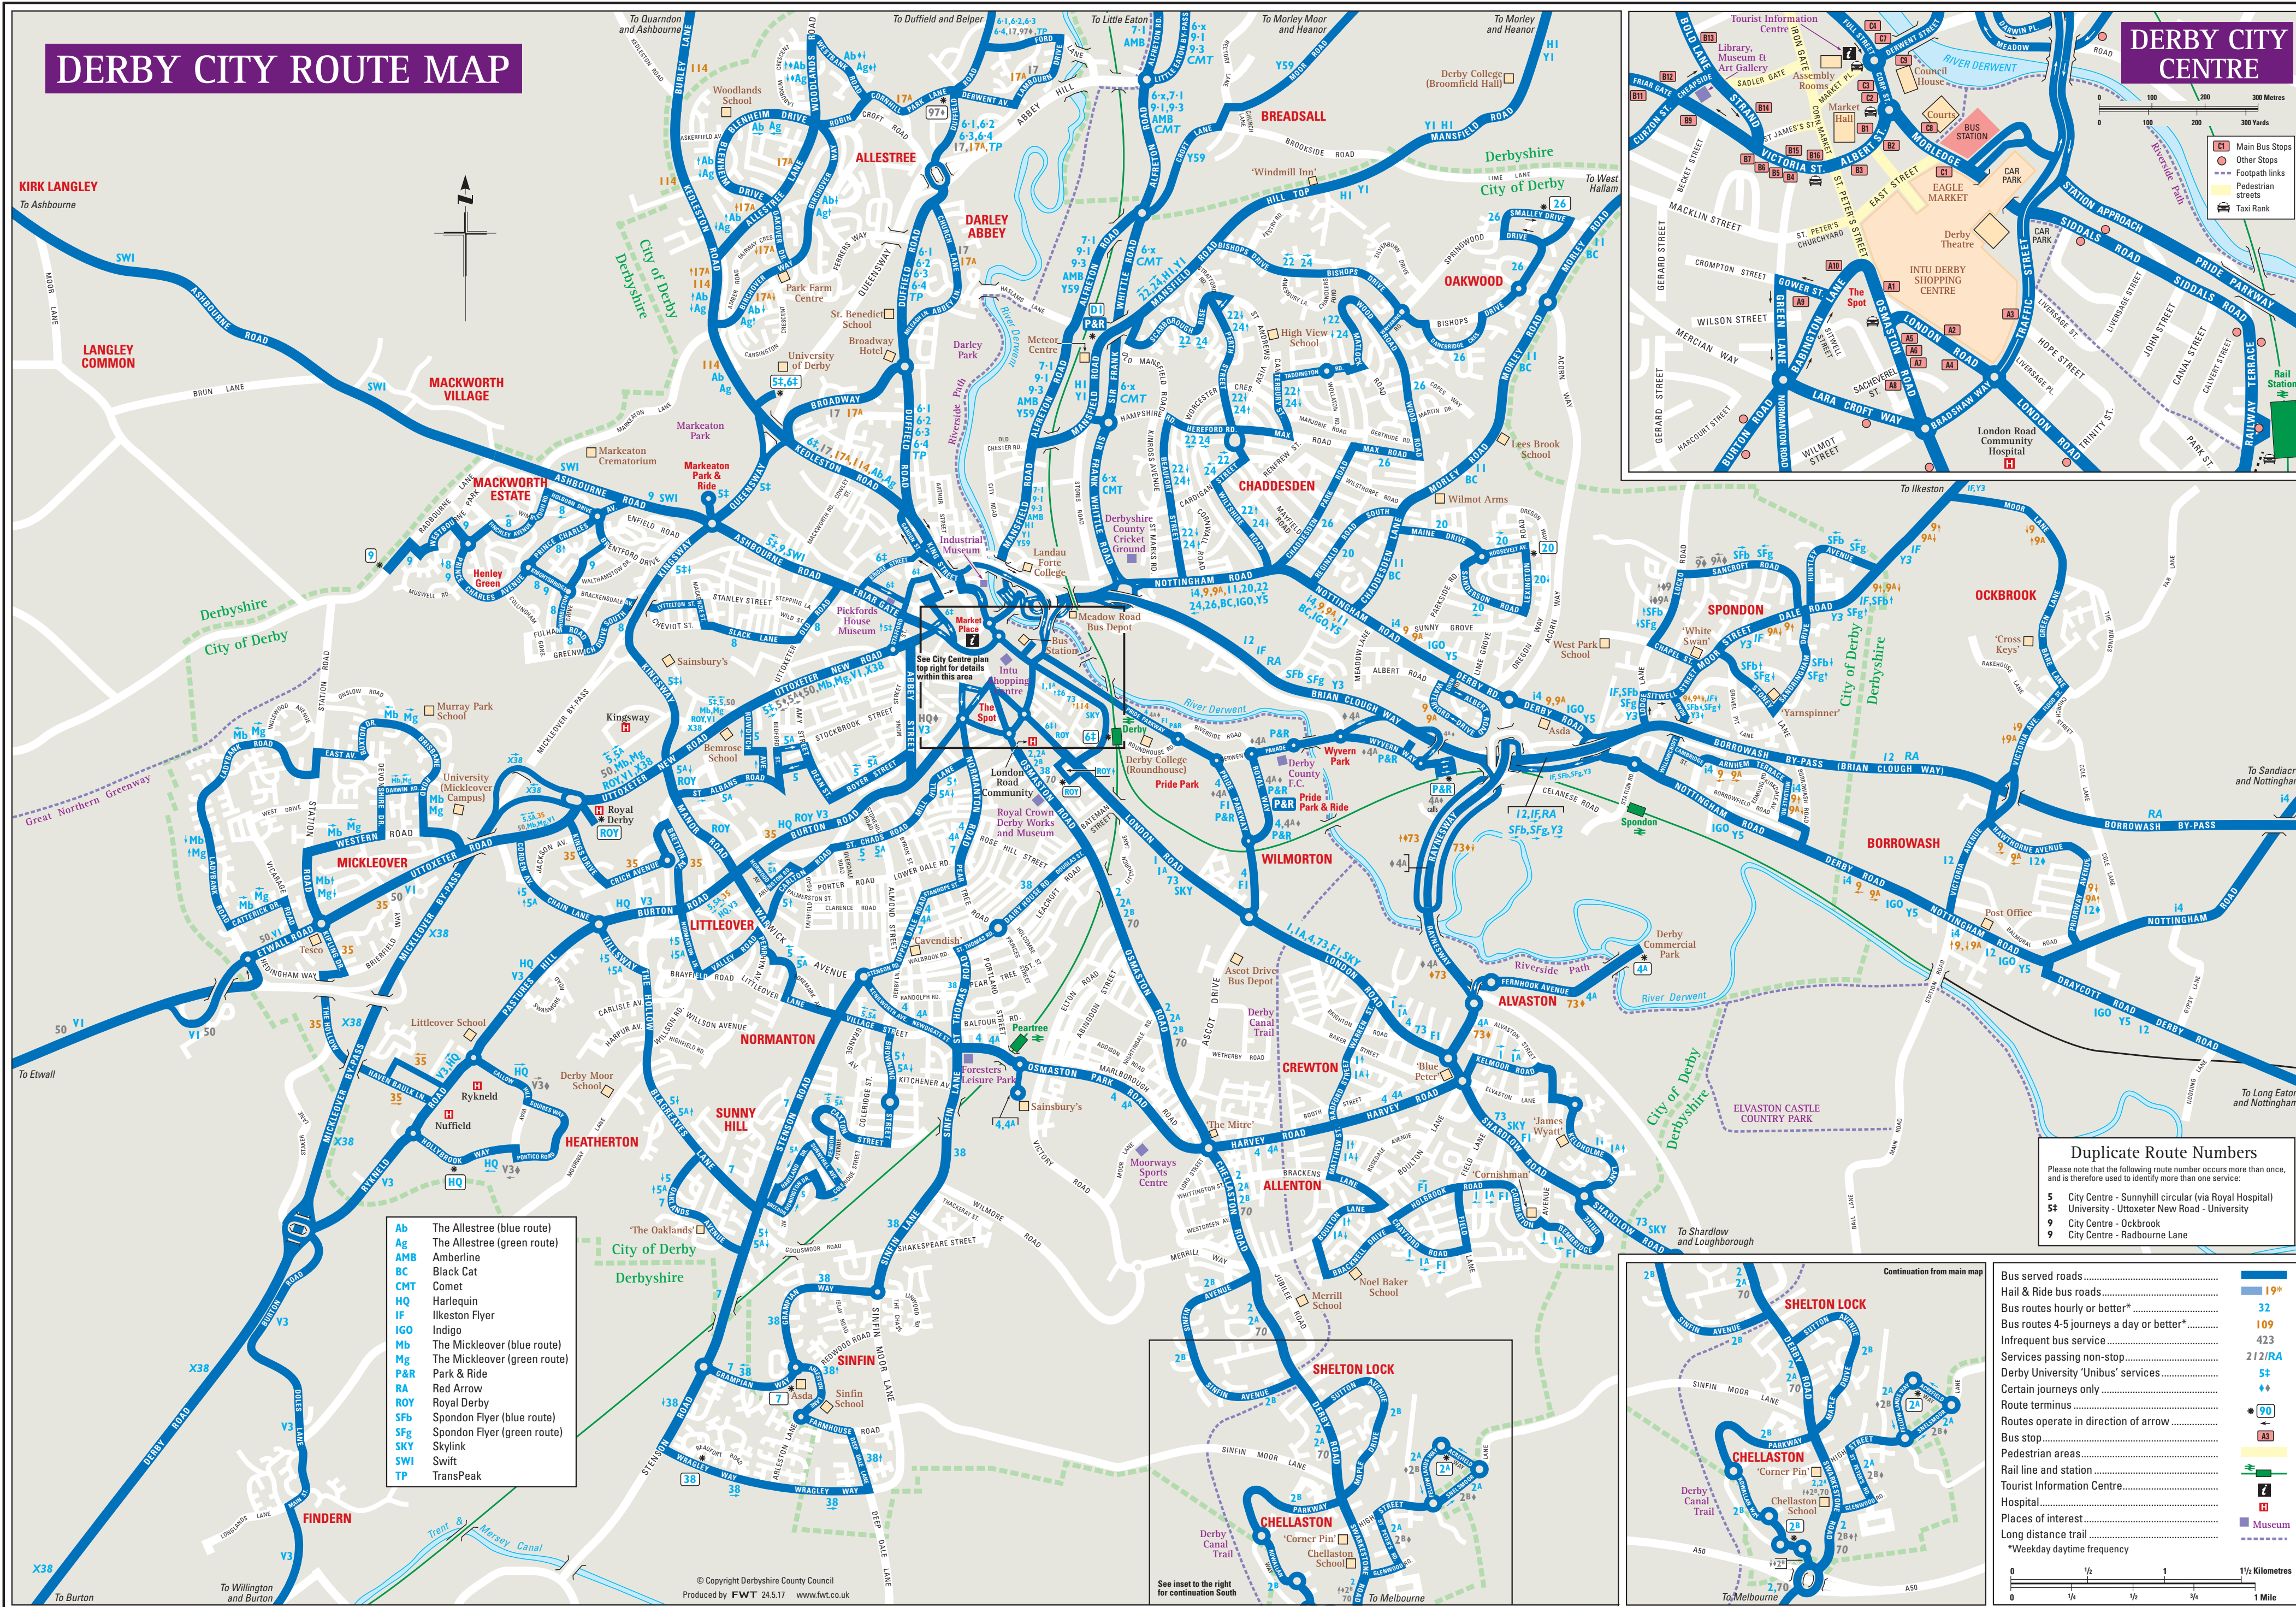

DERBY CITY ROUTE MAP

DERBY CITY CENTRE

- Ab The Allestree (blue route)
- Ag The Allestree (green route)
- AMB Amberline
- BC Black Cat
- CMT Comet
- HQ Harlequin
- IF Ilkerton Flyer
- IGO Indigo
- Mb The Mickelover (blue route)
- Mg The Mickelover (green route)
- P&R Park & Ride
- RA Red Arrow
- ROY Royal Derby
- SFb Spondon Flyer (blue route)
- SFg Spondon Flyer (green route)
- SKY Skylink
- SWI Swift
- TP TransPeak

Duplicate Route Numbers
 Please note that the following route number occurs more than once, and is therefore used to identify more than one service:

- 5 City Centre - Sunnyhill circular (via Royal Hospital)
- 5† University - Uttoxeter New Road - University
- 9 City Centre - Ockbrook
- 9 City Centre - Radbourne Lane

- Bus served roads.....
- Hail & Ride bus roads.....
- Bus routes hourly or better*.....
- Bus routes 4-5 journeys a day or better*.....
- Infrequent bus service.....
- Services passing non-stop.....
- Derby University 'Unibus' services.....
- Certain journeys only.....
- Route terminus.....
- Routes operate in direction of arrow.....
- Bus stop.....
- Pedestrian areas.....
- Rail line and station.....
- Tourist Information Centre.....
- Hospital.....
- Places of interest.....
- Long distance trail.....
- *Weekday daytime frequency