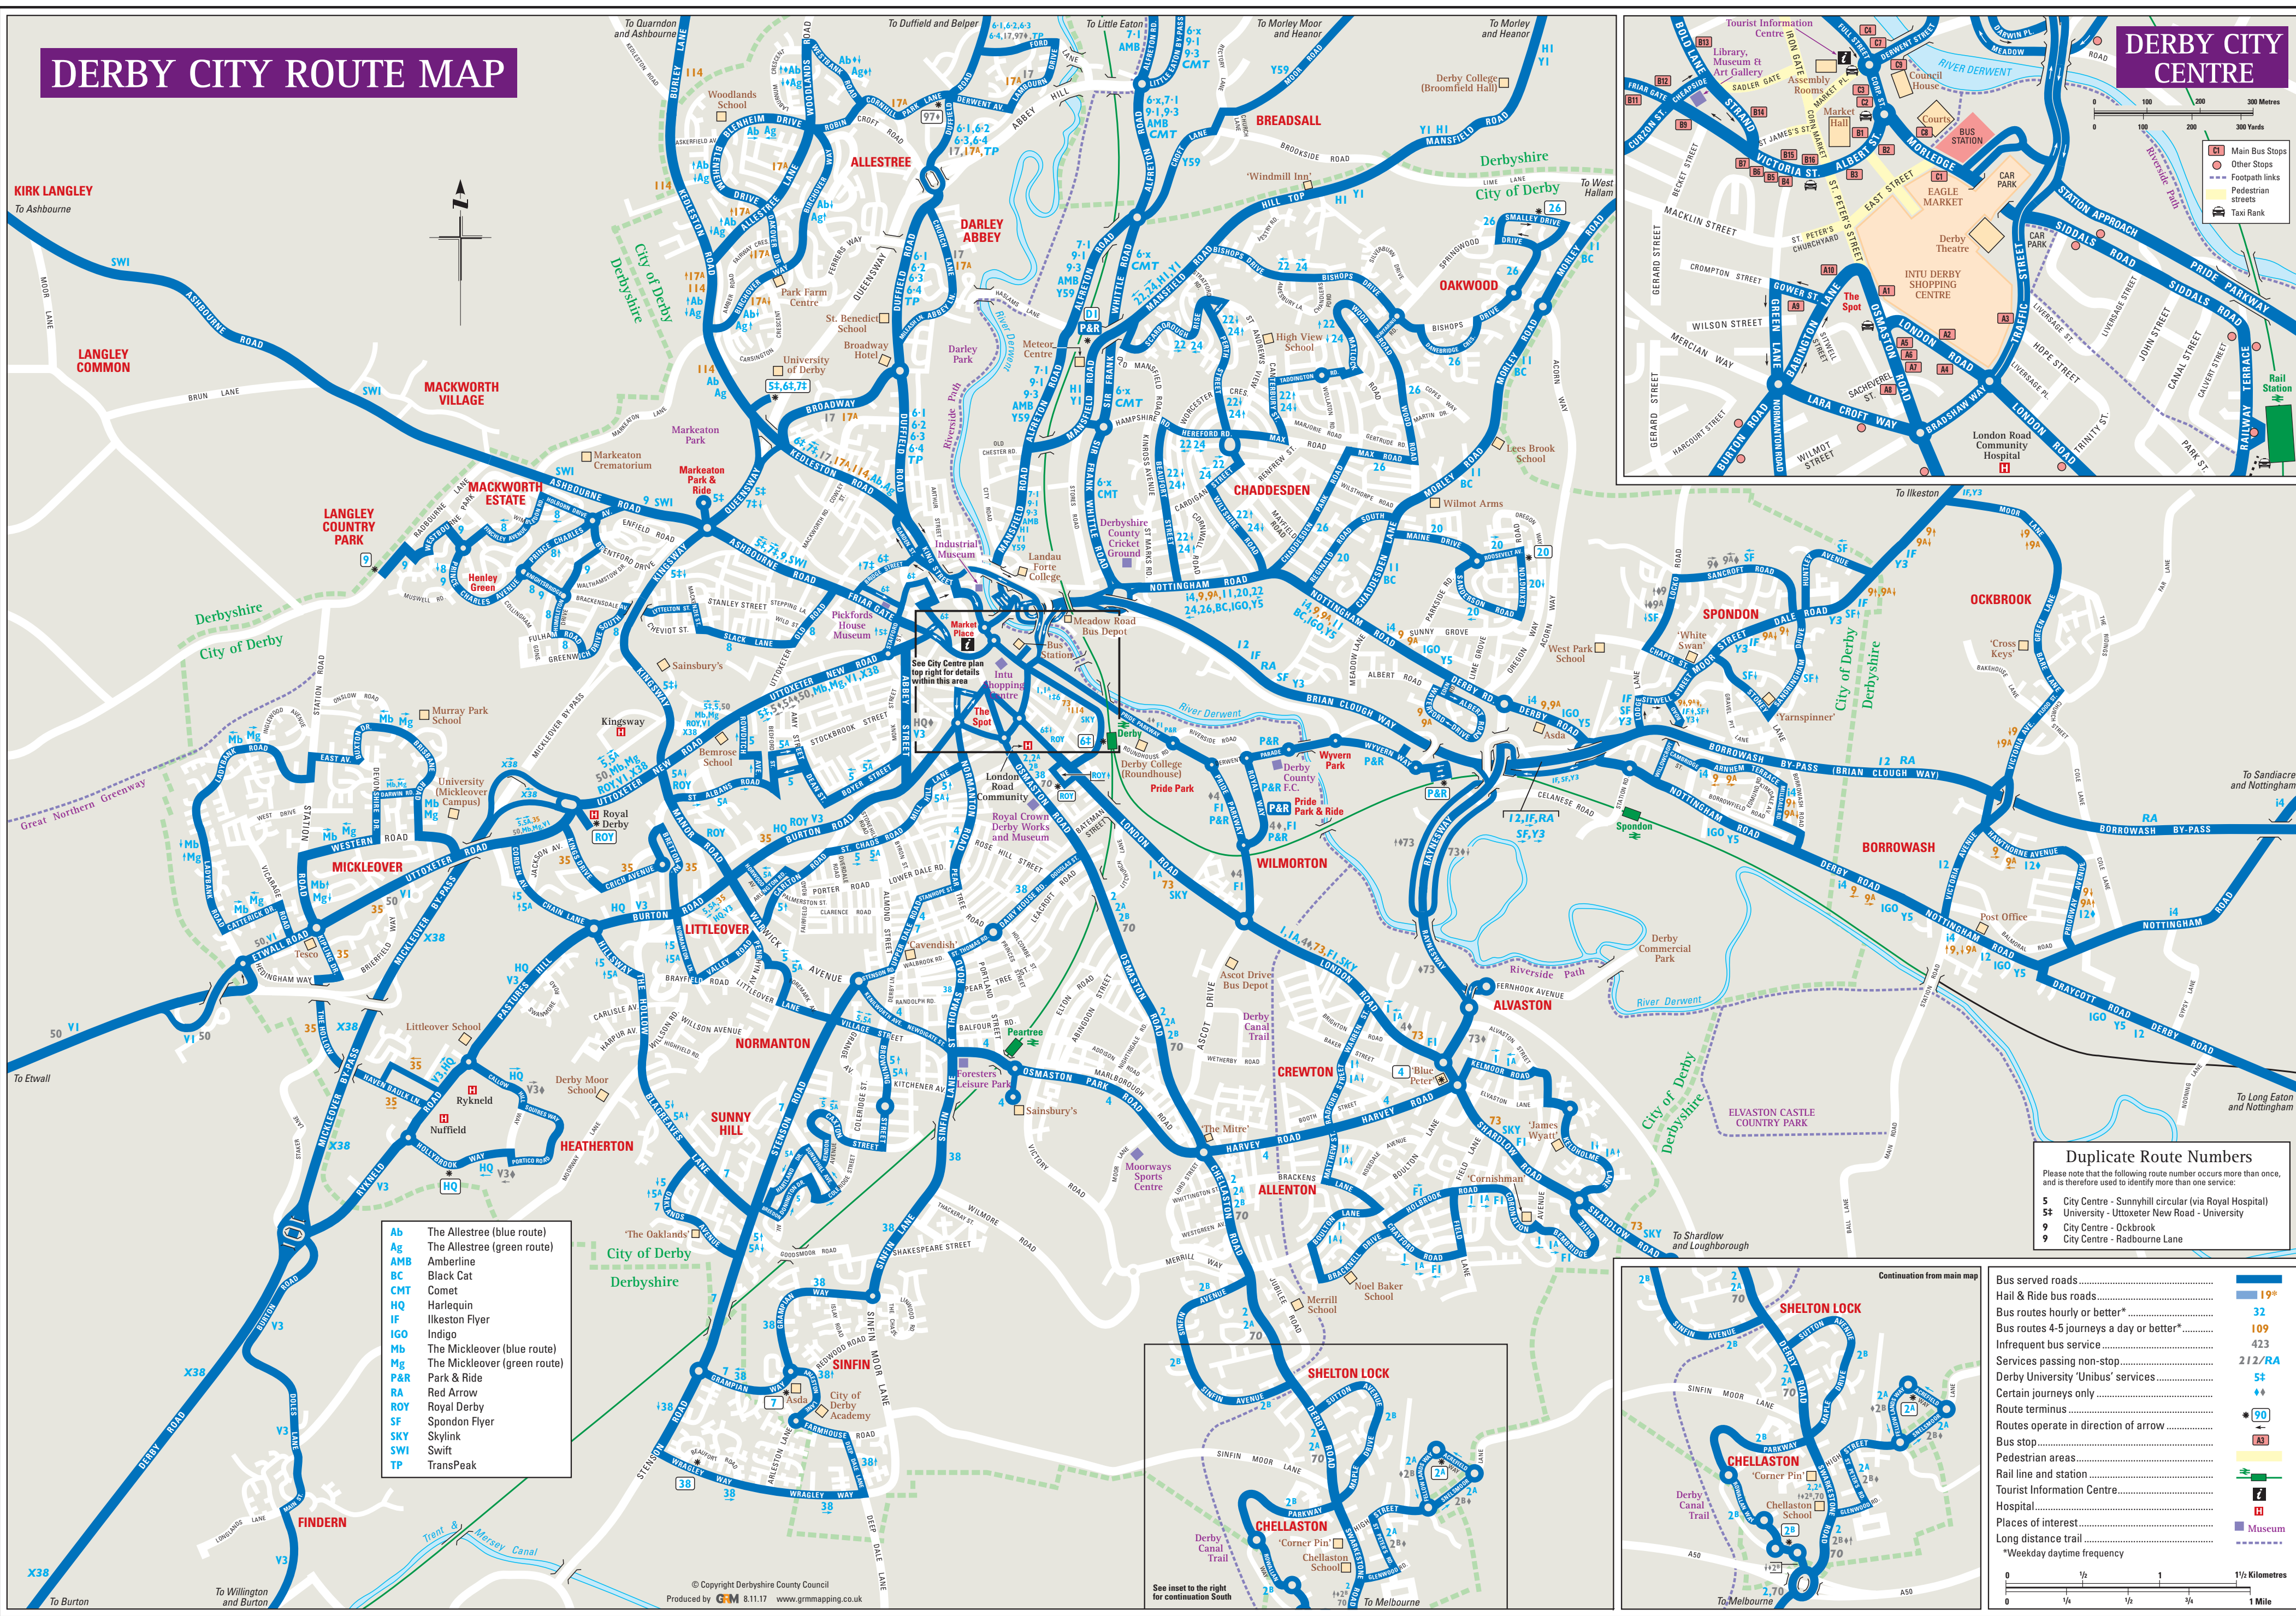

DERBY CITY ROUTE MAP

- Ab The Allestree (blue route)
- Ag The Allestree (green route)
- AMB Amberline
- BC Black Cat
- CMT Comet
- HQ Harlequin
- IF Ilkerton Flyer
- IGO Indigo
- Mb The Mickelover (blue route)
- Mg The Mickelover (green route)
- P&R Park & Ride
- RA Red Arrow
- ROY Royal Derby
- SF Spondon Flyer
- SKY Skylink
- SWI Swift
- TP TransPeak

Duplicate Route Numbers
 Please note that the following route number occurs more than once, and is therefore used to identify more than one service:

- 5 City Centre - Sunnyhill circular (via Royal Hospital)
- 5† University - Uttoxeter New Road - University
- 9 City Centre - Ockbrook
- 9 City Centre - Radbourne Lane

- Bus served roads.....
- Hail & Ride bus roads.....
- Bus routes hourly or better*.....
- Bus routes 4-5 journeys a day or better*.....
- Infrequent bus service.....
- Services passing non-stop.....
- Derby University 'Unibus' services.....
- Certain journeys only.....
- Route terminus.....
- Routes operate in direction of arrow.....
- Bus stop.....
- Pedestrian areas.....
- Rail line and station.....
- Tourist Information Centre.....
- Hospital.....
- Places of interest.....
- Long distance trail.....
- *Weekday daytime frequency