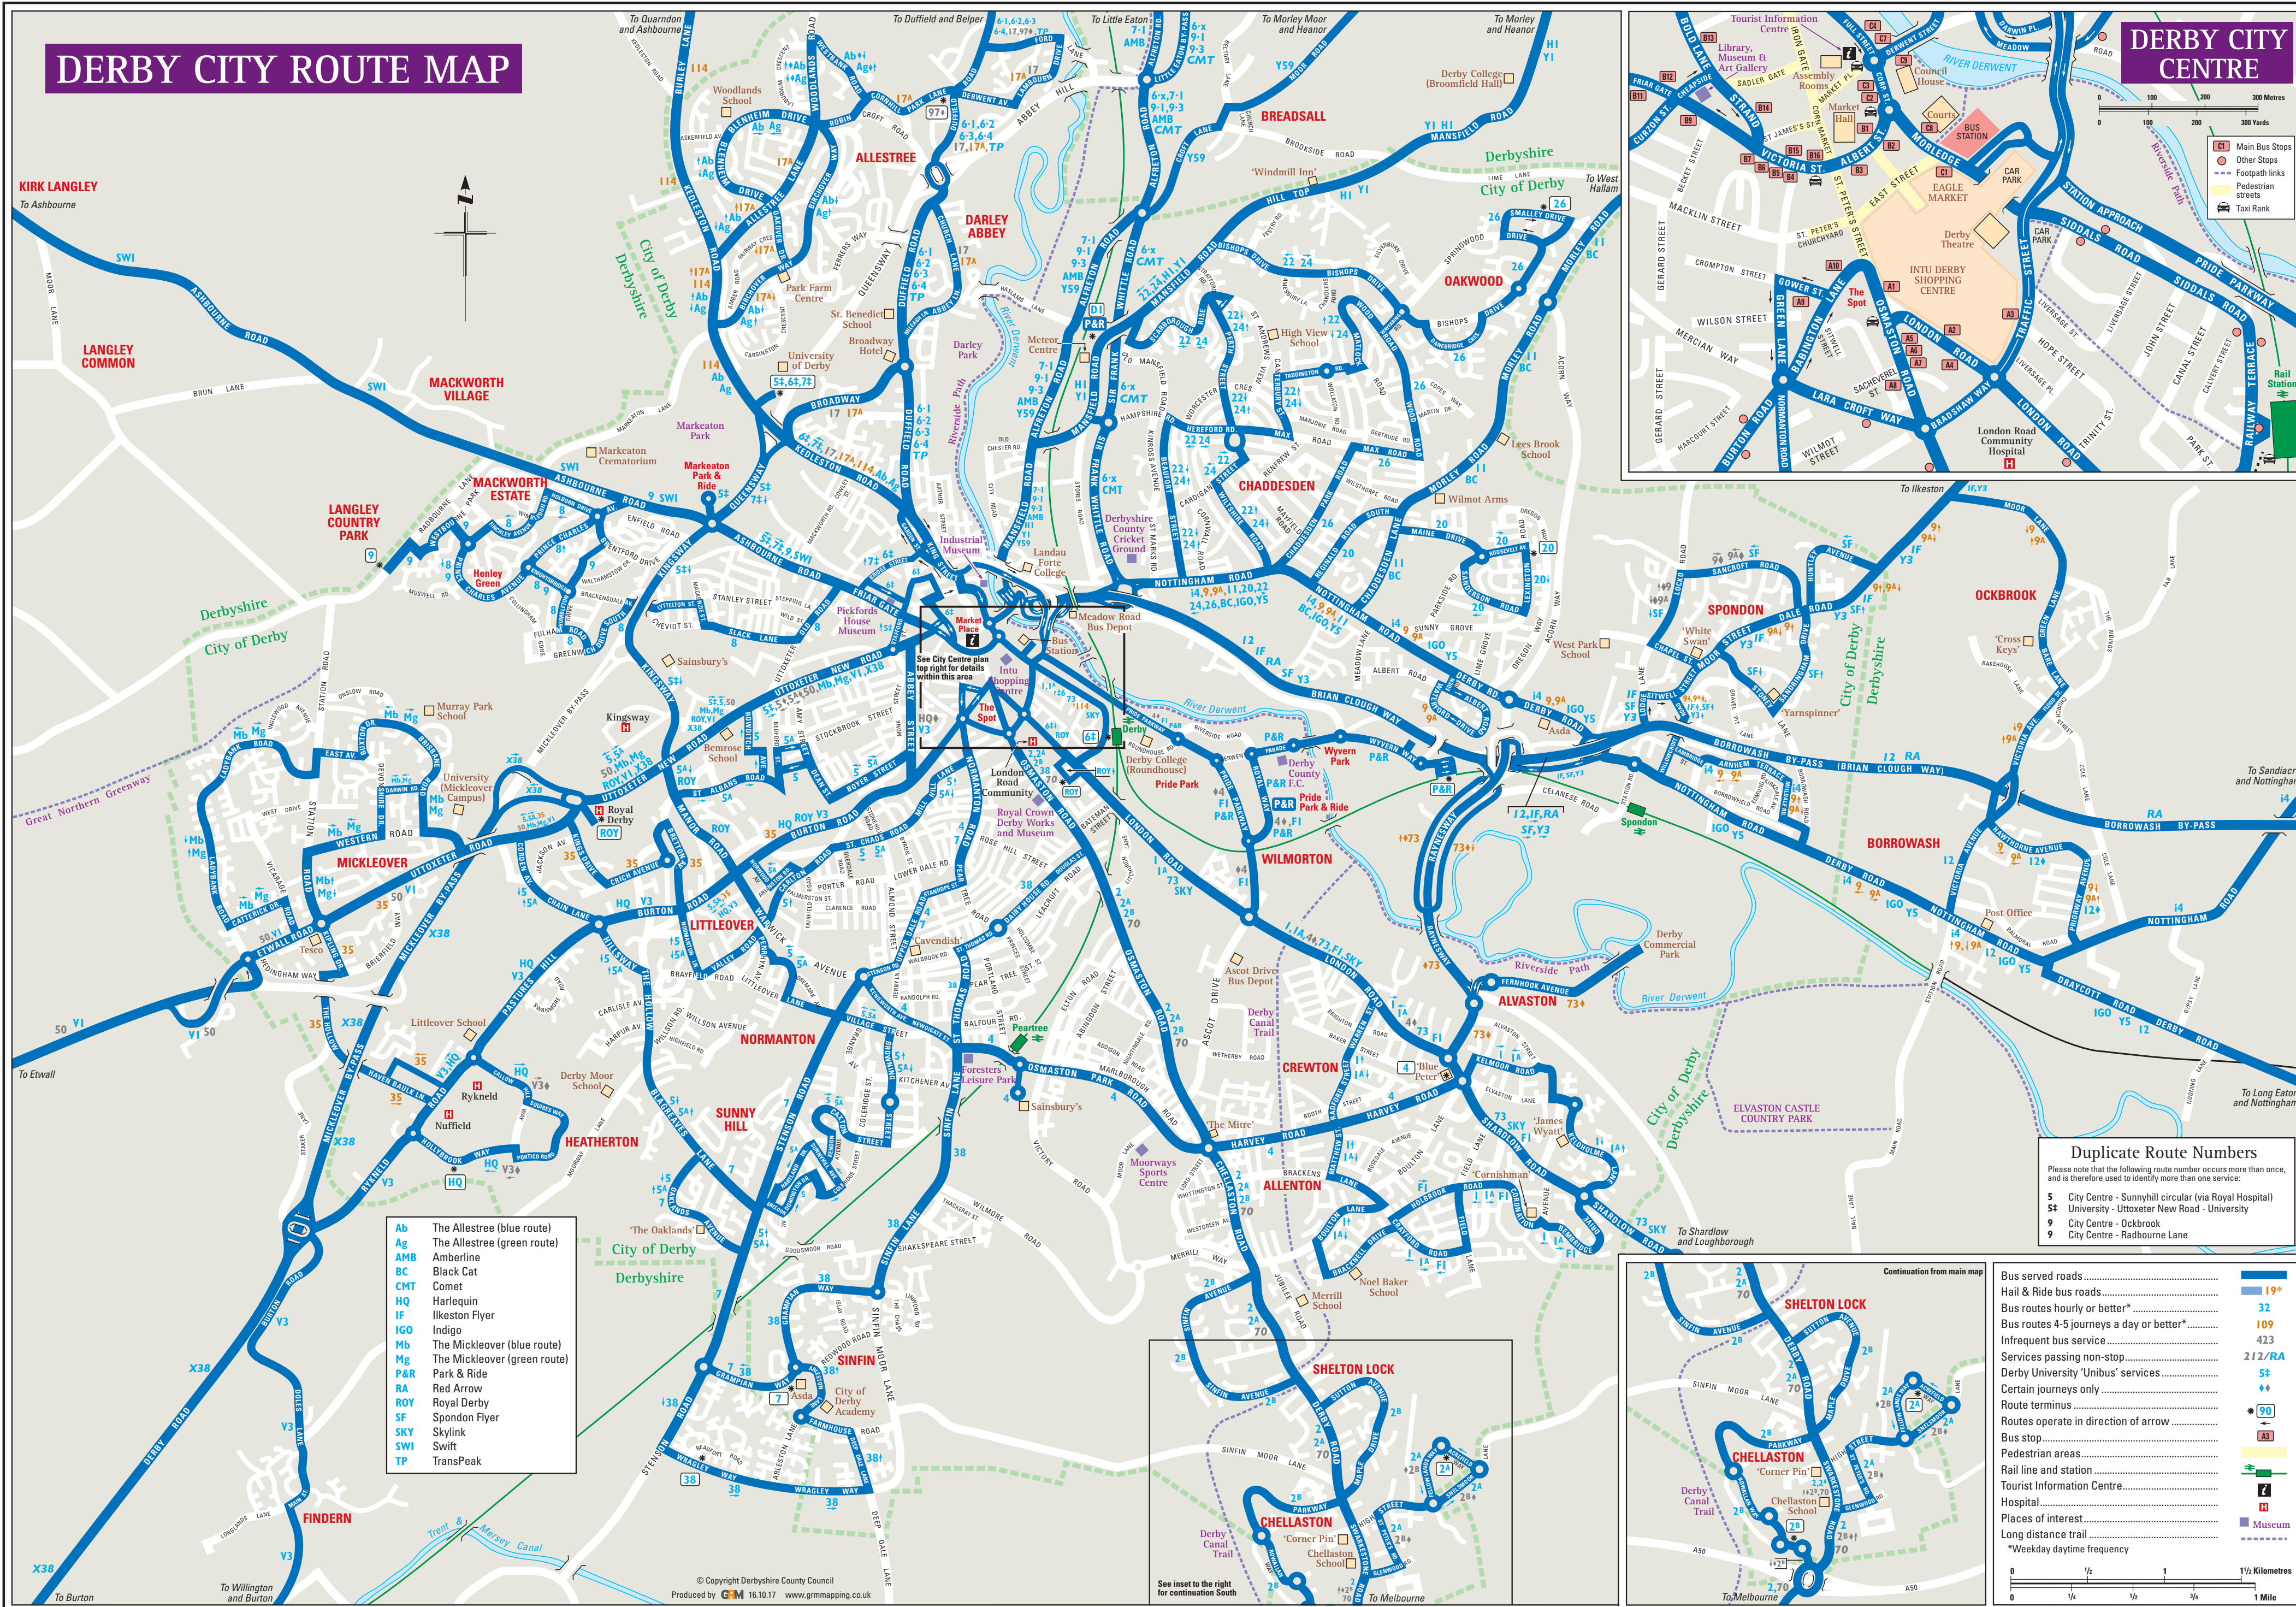

DERBY CITY ROUTE MAP

DERBY CITY CENTRE

- Ab The Allestree (blue route)
- Ag The Allestree (green route)
- AMB Amberline
- BC Black Cat
- CMT Comet
- HQ Harlequin
- IF Ilkerton Flyer
- IGO Indigo
- Mb The Mickelover (blue route)
- Mg The Mickelover (green route)
- P&R Park & Ride
- RA Red Arrow
- ROY Royal Derby
- SF Spondon Flyer
- SKY Skylink
- SWI Swift
- TP TransPeak

Duplicate Route Numbers
 Please note that the following route number occurs more than once, and is therefore used to identify more than one service:

- 5 City Centre - Sunnyhill circular (via Royal Hospital)
- 5† University - Uttoxeter New Road - University
- 9 City Centre - Ockbrook
- 9 City Centre - Radbourne Lane

- Bus served roads.....
- Hail & Ride bus roads.....
- Bus routes hourly or better*.....
- Bus routes 4-5 journeys a day or better*.....
- Infrequent bus service.....
- Services passing non-stop.....
- Derby University 'Unibus' services.....
- Certain journeys only.....
- Route terminus.....
- Routes operate in direction of arrow.....
- Bus stop.....
- Pedestrian areas.....
- Rail line and station.....
- Tourist Information Centre.....
- Hospital.....
- Places of interest.....
- Long distance trail.....
- *Weekday daytime frequency