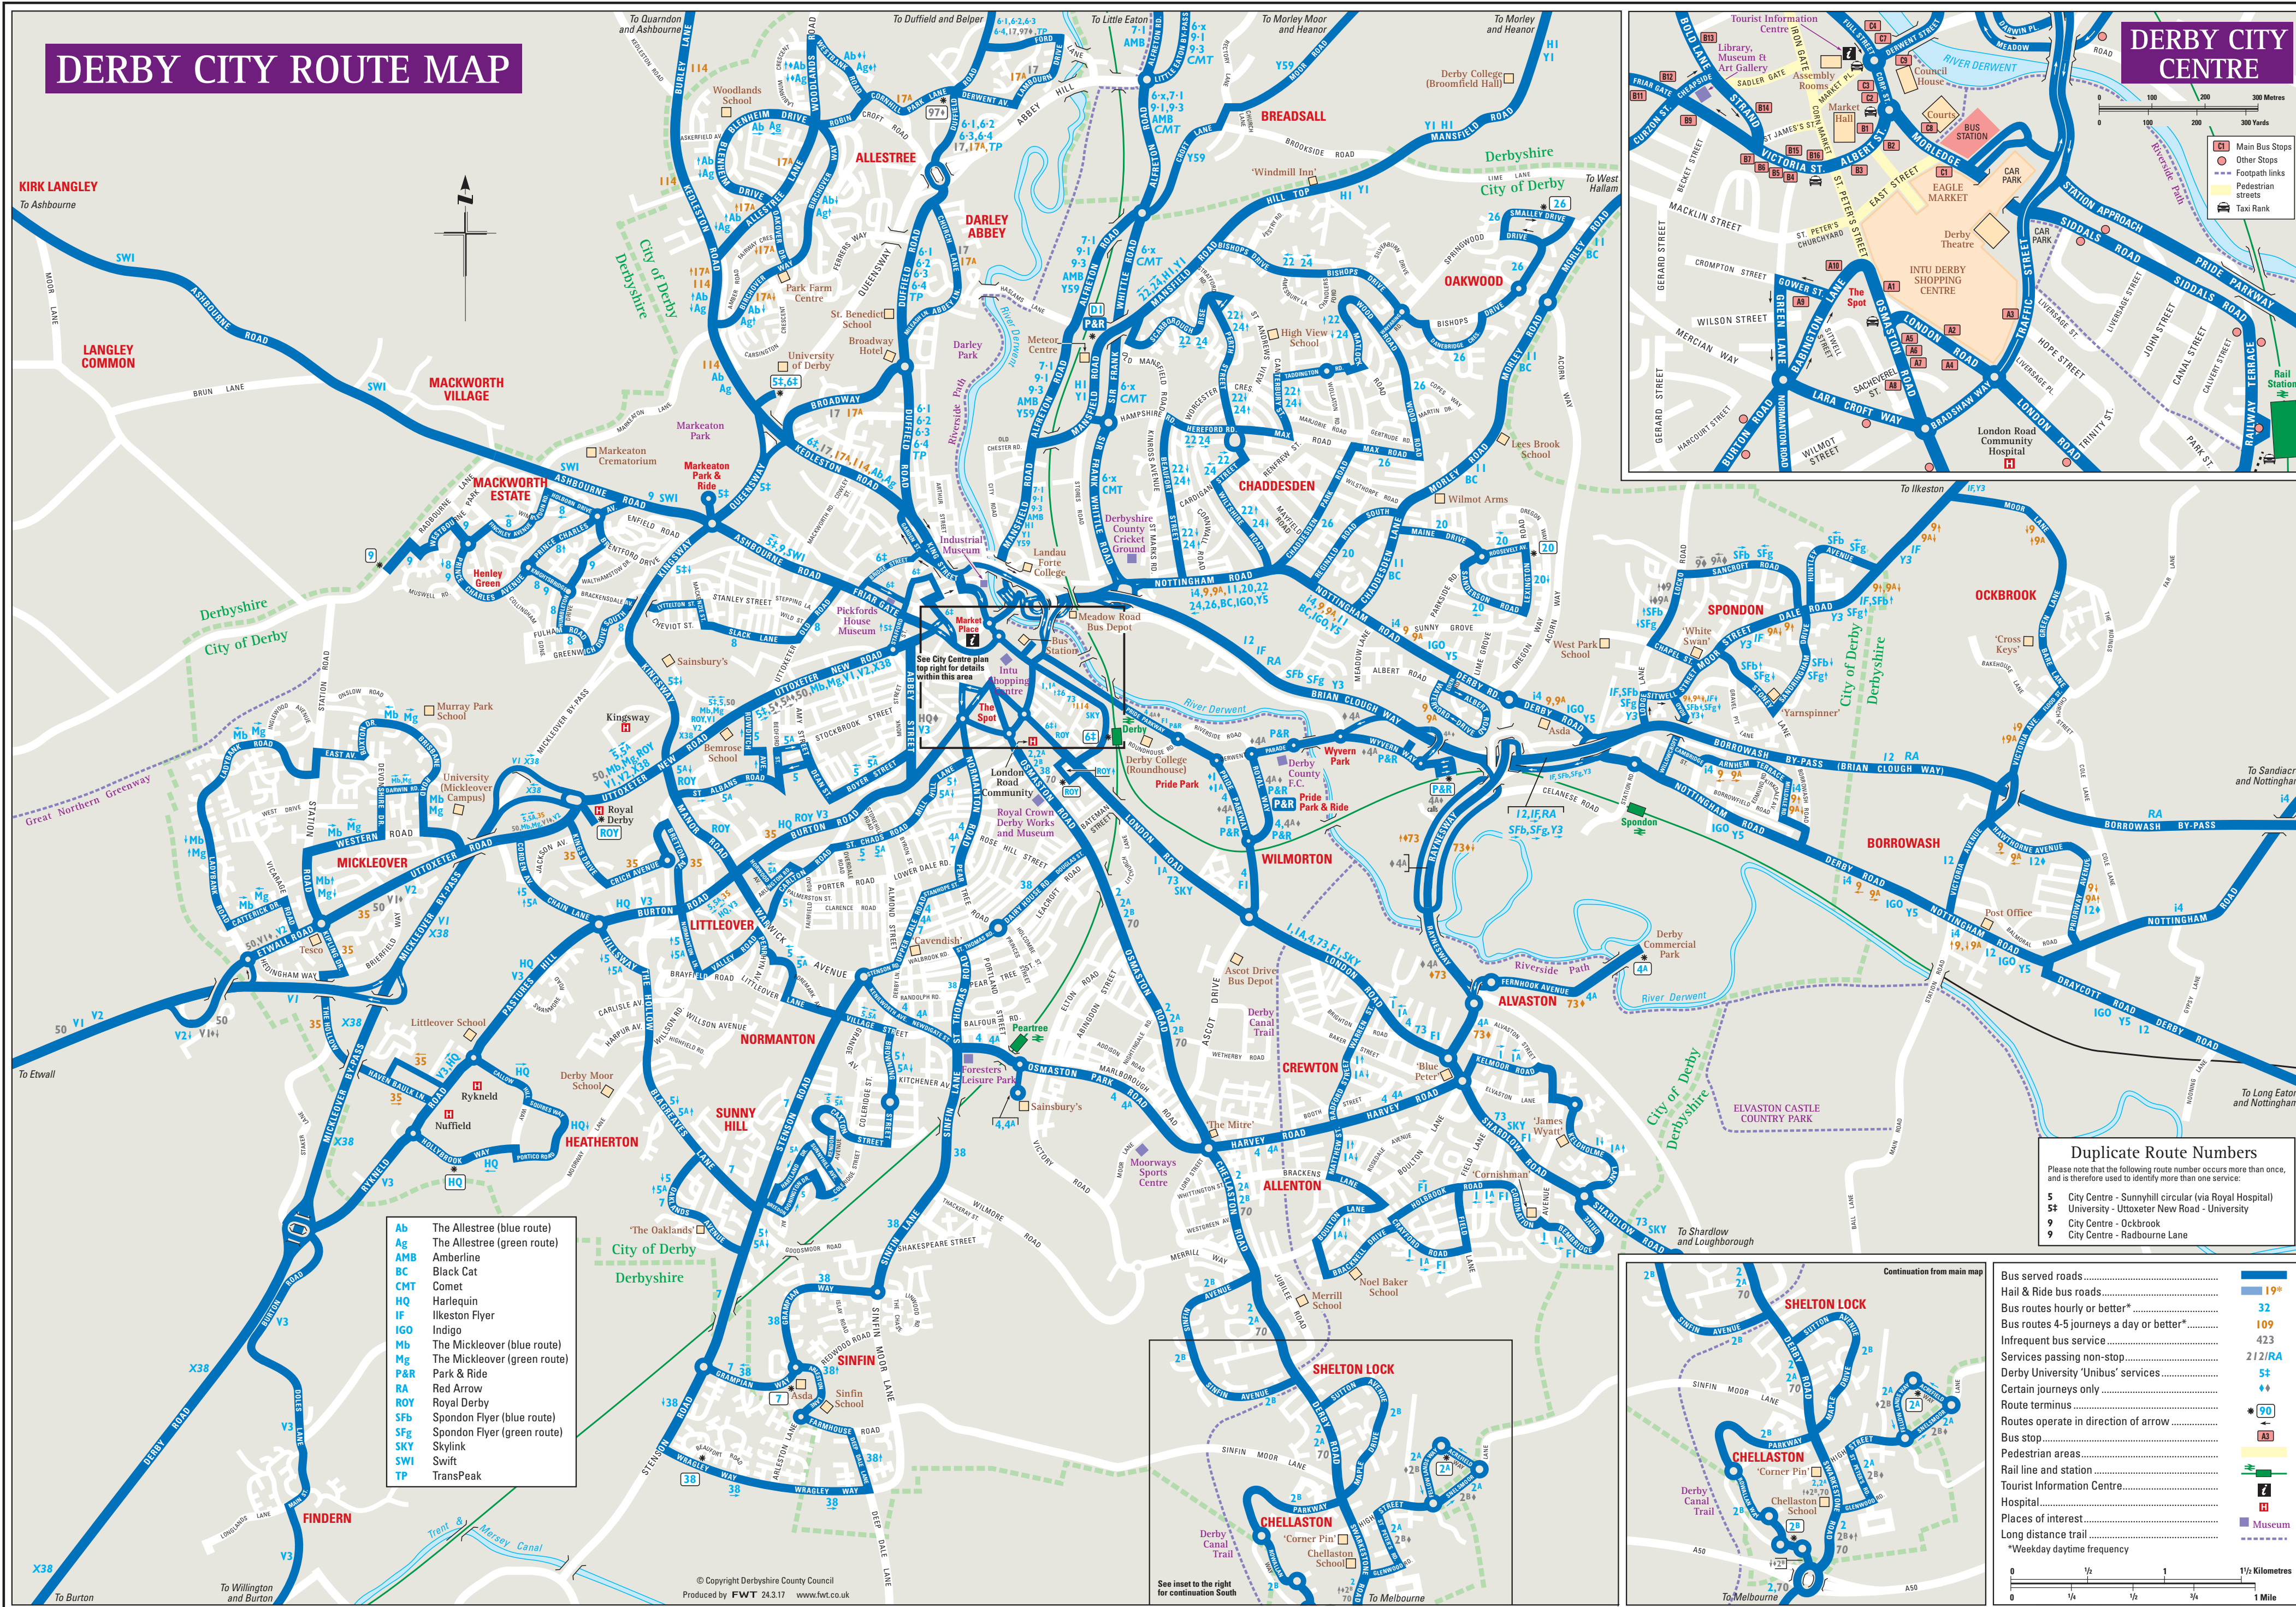

# DERBY CITY ROUTE MAP

## DERBY CITY CENTRE

- Ab The Allestree (blue route)
- Ag The Allestree (green route)
- AMB Amberline
- BC Black Cat
- CMT Comet
- HQ Harlequin
- IF Ilkerton Flyer
- IGO Indigo
- Mb The Mickelover (blue route)
- Mg The Mickelover (green route)
- P&R Park & Ride
- RA Red Arrow
- ROY Royal Derby
- SFb Spondon Flyer (blue route)
- SFg Spondon Flyer (green route)
- SKY Skylink
- SWI Swift
- TP TransPeak

**Duplicate Route Numbers**  
 Please note that the following route number occurs more than once, and is therefore used to identify more than one service:

- 5 City Centre - Sunnyhill circular (via Royal Hospital)
- 5† University - Uttoxeter New Road - University
- 9 City Centre - Ockbrook
- 9 City Centre - Radbourne Lane

- Bus served roads.....
- Hail & Ride bus roads.....
- Bus routes hourly or better\*.....
- Bus routes 4-5 journeys a day or better\*.....
- Infrequent bus service.....
- Services passing non-stop.....
- Derby University 'Unibus' services.....
- Certain journeys only.....
- Route terminus.....
- Routes operate in direction of arrow.....
- Bus stop.....
- Pedestrian areas.....
- Rail line and station.....
- Tourist Information Centre.....
- Hospital.....
- Places of interest.....
- Long distance trail.....
- \*Weekday daytime frequency