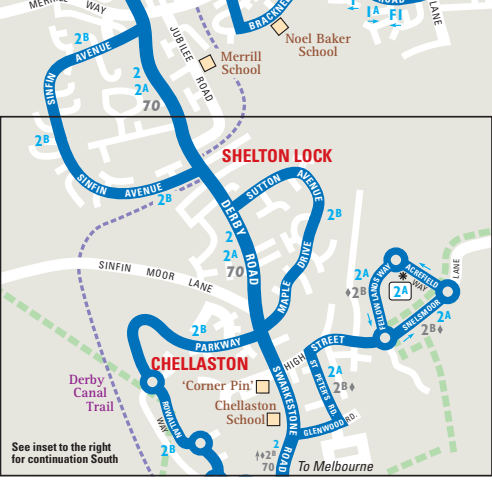

Duplicate Route Numbers
 Please note that the following route number occurs more than once, and is therefore used to identify more than one service:

- 5+ City Centre - Sunnys Hill circular (via Royal Hospital)
- 5+ University - Uttoxeter New Road - University
- 9 City Centre - Ockbrook
- 9 City Centre - Radbourne Lane

Bus served roads.....	
Hail & Ride bus roads.....	
Bus routes hourly or better*.....	
Bus routes 4-5 journeys a day or better*.....	
Infrequent bus service.....	
Services passing non-stop.....	
Derby University 'Unibus' services.....	
Certain journeys only.....	
Route terminus.....	
Routes operate in direction of arrow.....	
Bus stop.....	
Pedestrian areas.....	
Rail line and station.....	
Tourist Information Centre.....	
Hospital.....	
Places of interest.....	
Long distance trail.....	

*Weekday daytime frequency