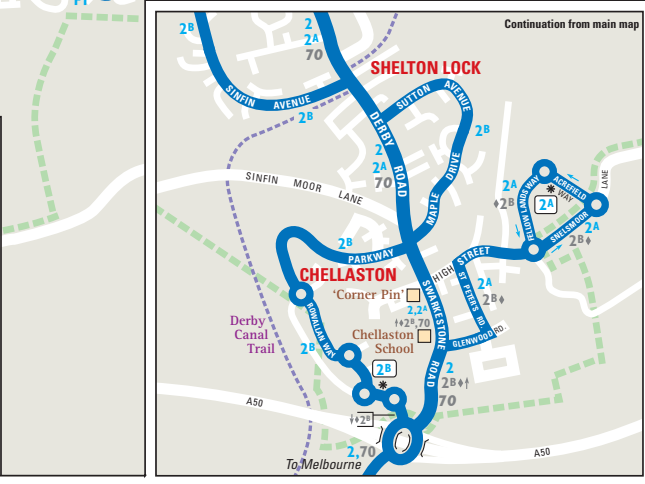

Duplicate Route Numbers
 Please note that the following route number occurs more than once, and is therefore used to identify more than one service:

- 5+ City Centre - Sunnys Hill circular (via Royal Hospital)
- 5+ University - Uttoxeter New Road - University
- 9 City Centre - Ockbrook
- 9 City Centre - Radbourne Lane

Bus served roads.....	
Hail & Ride bus roads.....	
Bus routes hourly or better*.....	
Bus routes 4-5 journeys a day or better*.....	
Infrequent bus service.....	
Services passing non-stop.....	
Derby University 'Unibus' services.....	
Certain journeys only.....	
Route terminus.....	
Routes operate in direction of arrow.....	
Bus stop.....	
Pedestrian areas.....	
Rail line and station.....	
Tourist Information Centre.....	
Hospital.....	
Places of interest.....	
Long distance trail.....	

*Weekday daytime frequency