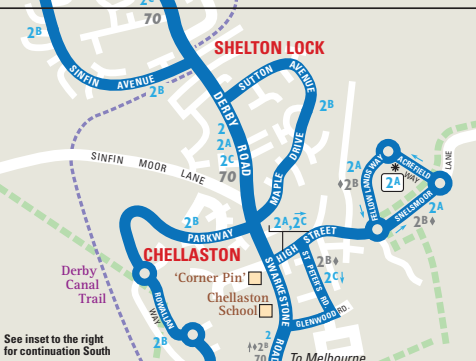

Duplicate Route Numbers
 Please note that the following route number occurs more than once, and is therefore used to identify more than one service:

- 5 City Centre - Sunnyhill circular (via Royal Hospital)
- 5+ University - Uttoxeter New Road - University
- 9 City Centre - Ockbrook
- 9 City Centre - Radbourne Lane

Bus served roads.....	
Hail & Ride bus roads.....	
Bus routes hourly or better*	32
Bus routes 4-5 journeys a day or better*	109
Infrequent bus service.....	423
Services passing non-stop.....	212/RA
Derby University 'Unibus' services.....	5+
Certain journeys only.....	5+
Route terminus.....	* 90
Routes operate in direction of arrow.....	
Bus stop.....	
Pedestrian areas.....	
Rail line and station.....	
Tourist Information Centre.....	
Hospital.....	
Places of interest.....	
Long distance trail.....	