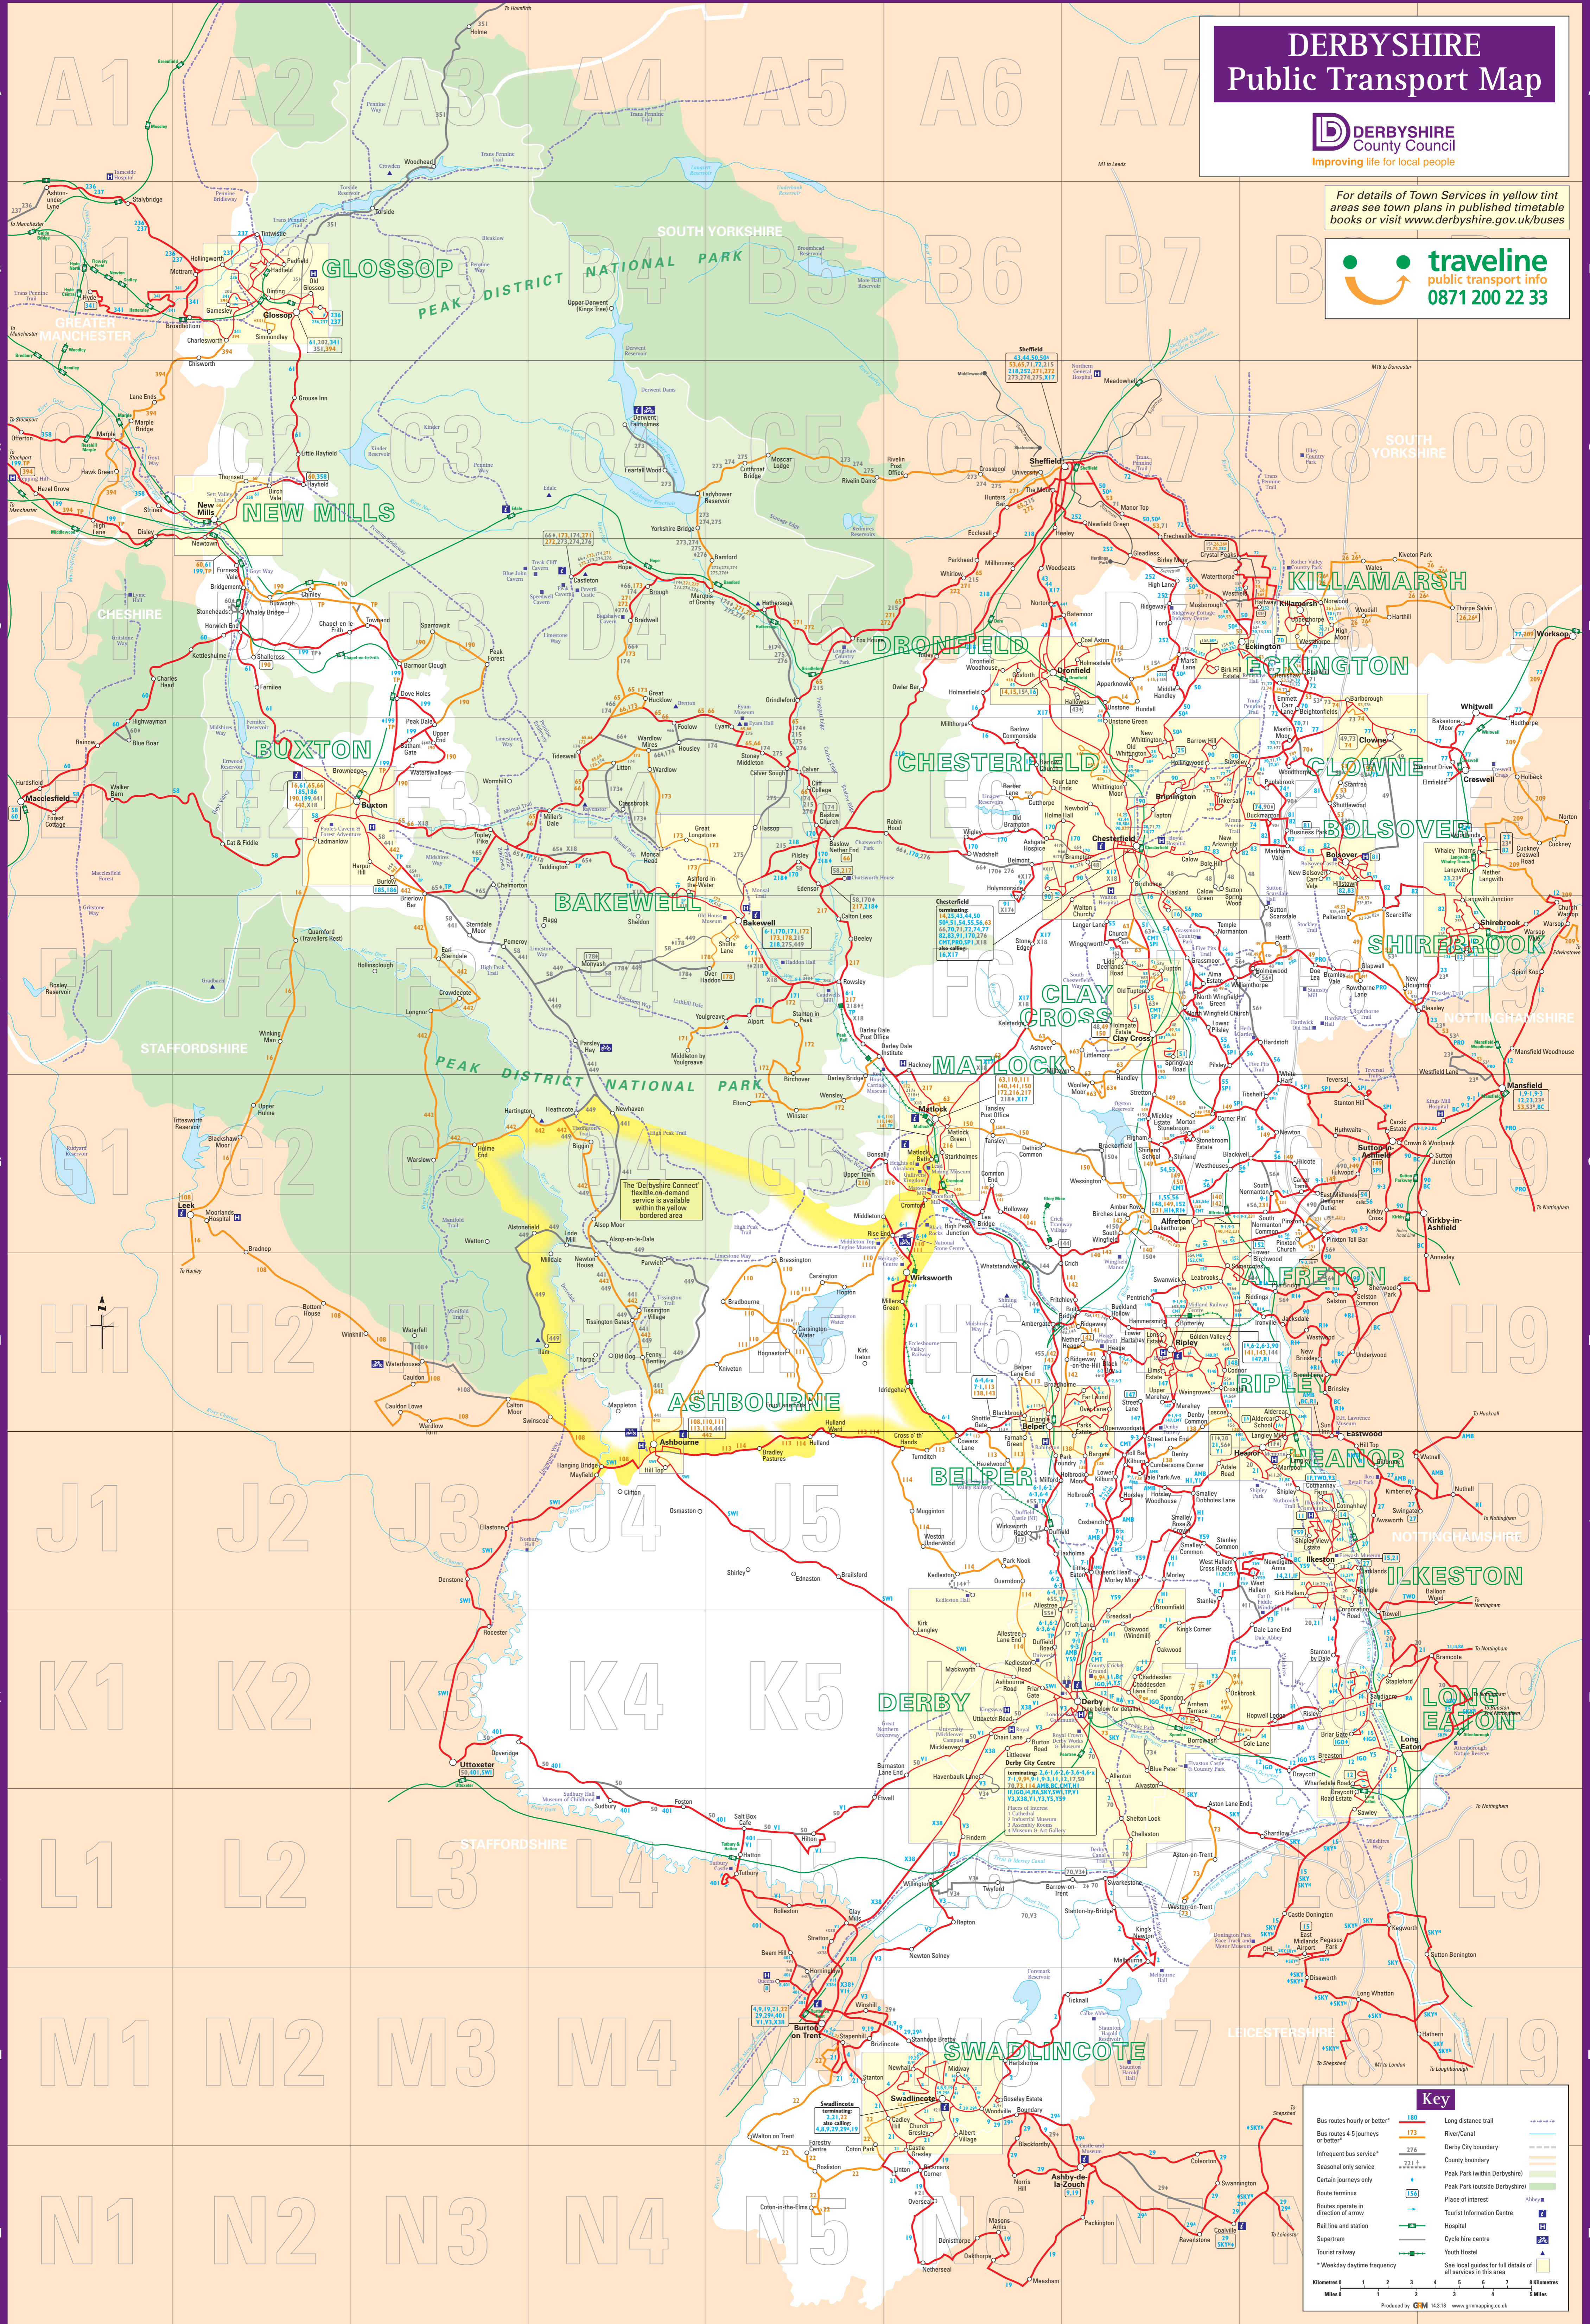

DERBYSHIRE Public Transport Map

For details of Town Services in yellow tint areas see town plans in published timetable books or visit www.derbyshire.gov.uk/buses

traveline public transport info
0871 200 22 33

Key

Bus routes hourly or better*	180	Long distance trail	---
Bus routes 4-5 journeys or better*	173	River/Canal	---
Infrequent bus service*	276	Derby City boundary	---
Seasonal only service*	221	County boundary	---
Certain journeys only	154	Peak Park (within Derbyshire)	---
Route terminus	154	Peak Park (outside Derbyshire)	---
Routes operate in direction of arrow	---	Place of interest	▲
Rail line and station	---	Hospital	H
Supertram	---	Cycle hire centre	C
Tourist railway	---	Youth Hostel	Y
* Weekday daytime frequency	---	See local guides for full details of all services in this area	---

Kilometres 0 1 2 3 4 5 6 7 8 9
Miles 0 1 2 3 4 5

Produced by GEM 14.3.18 www.gemmapping.co.uk