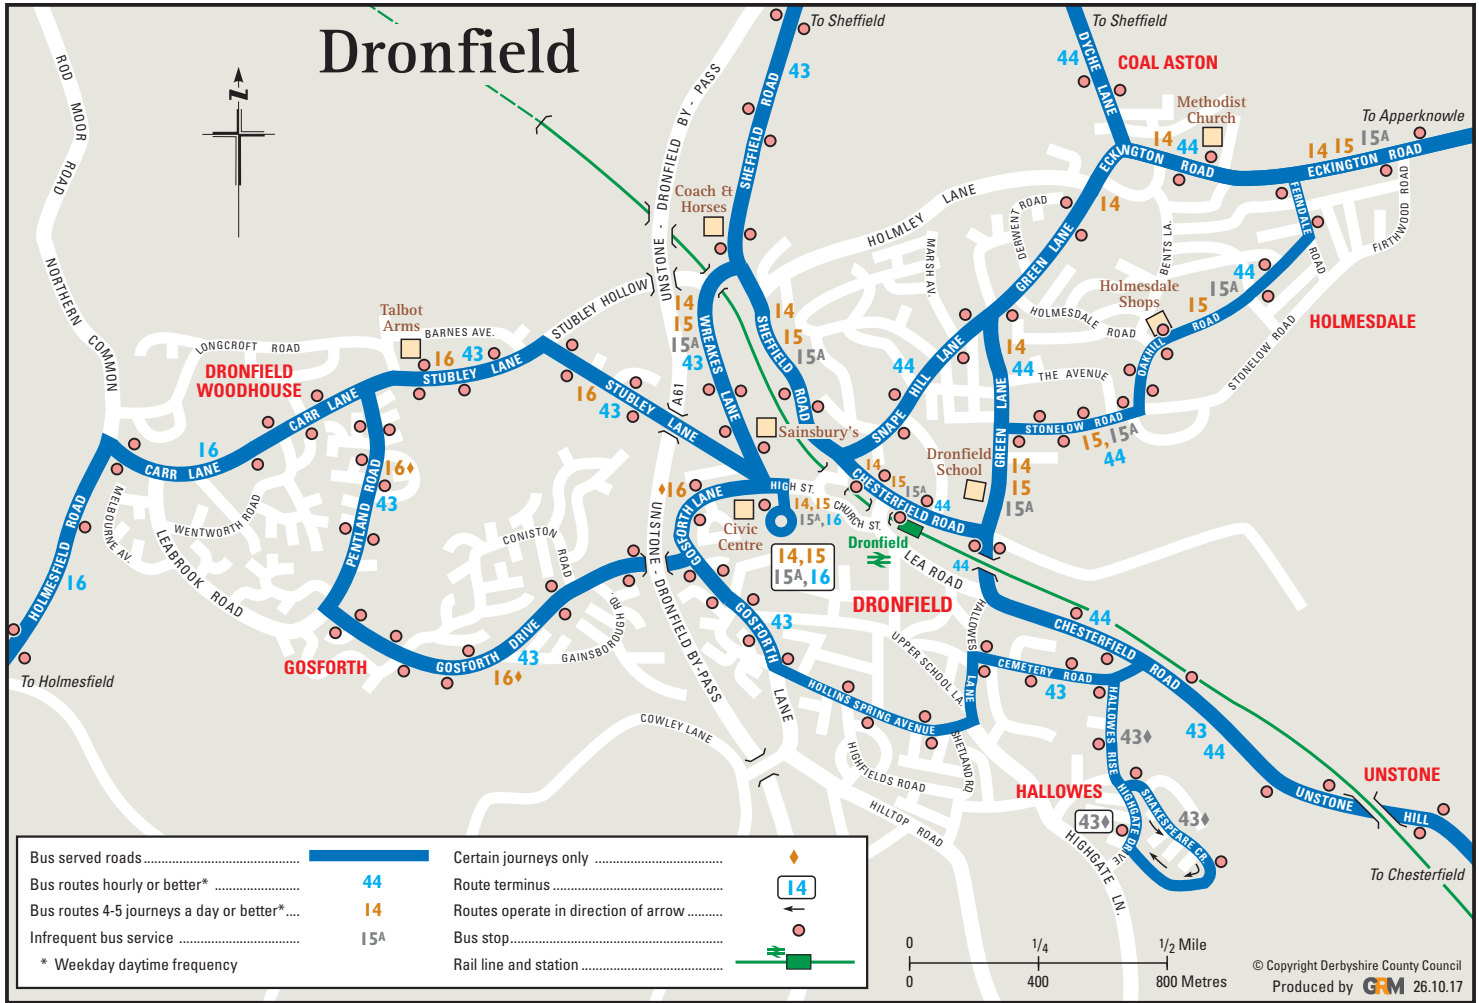

Dronfield

Bus served roads		Certain journeys only	
Bus routes hourly or better*	44	Route terminus	
Bus routes 4-5 journeys a day or better*	14	Routes operate in direction of arrow	
Infrequent bus service	15A	Bus stop	
* Weekday daytime frequency		Rail line and station	