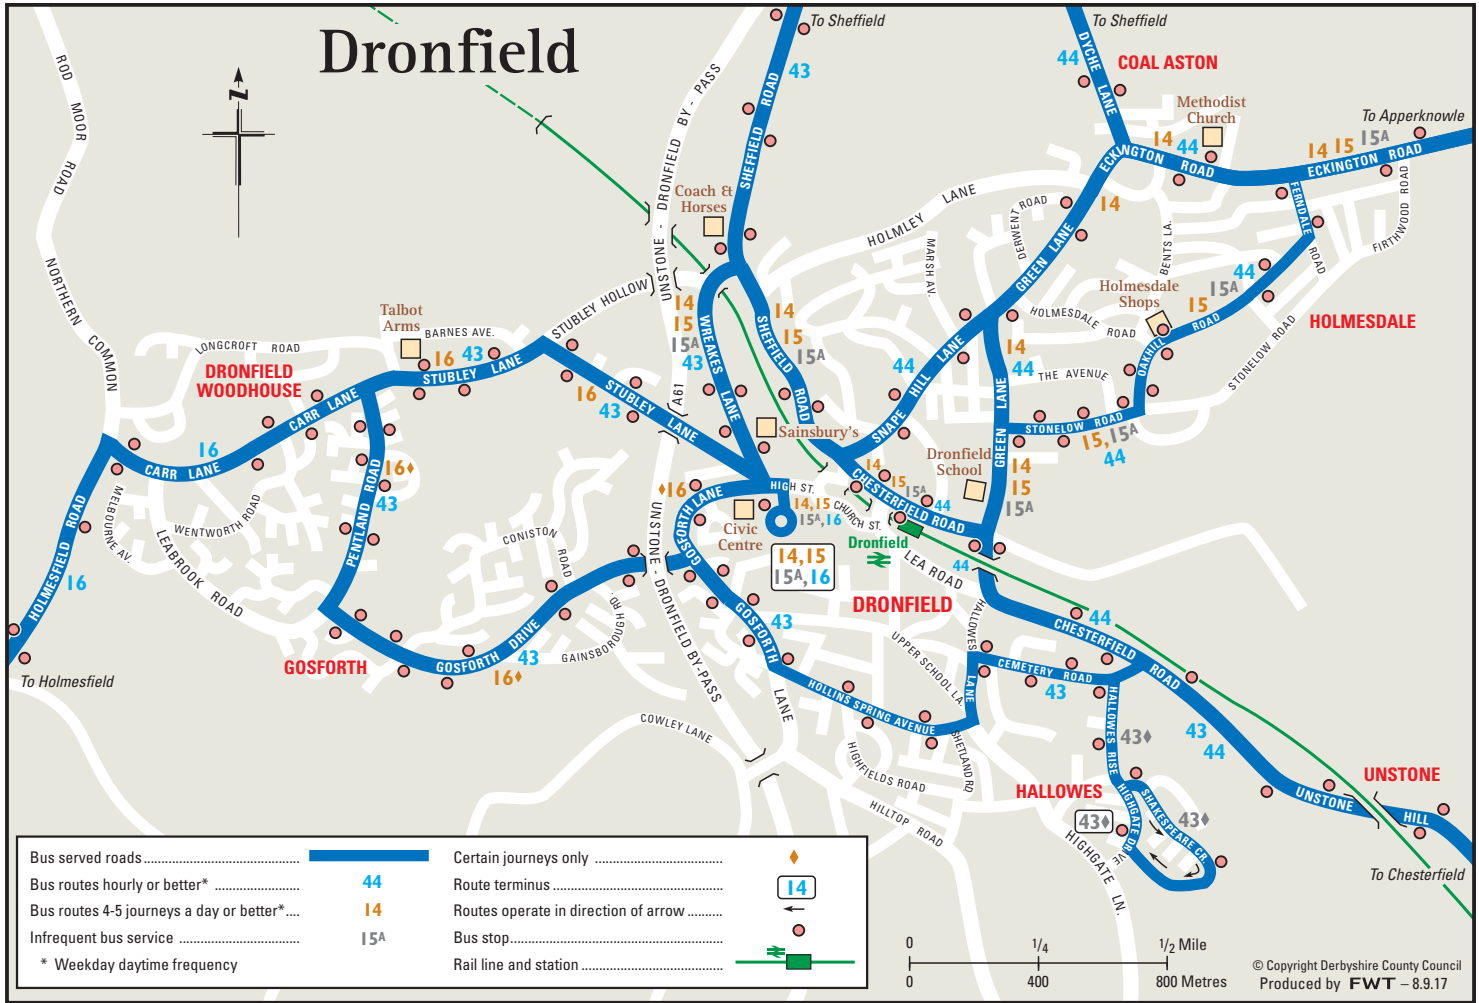

# Dronfield

Bus served roads .....		Certain journeys only .....	
Bus routes hourly or better* .....	44	Route terminus .....	
Bus routes 4-5 journeys a day or better* .....	14	Routes operate in direction of arrow .....	
Infrequent bus service .....	15A	Bus stop .....	
* Weekday daytime frequency		Rail line and station .....	