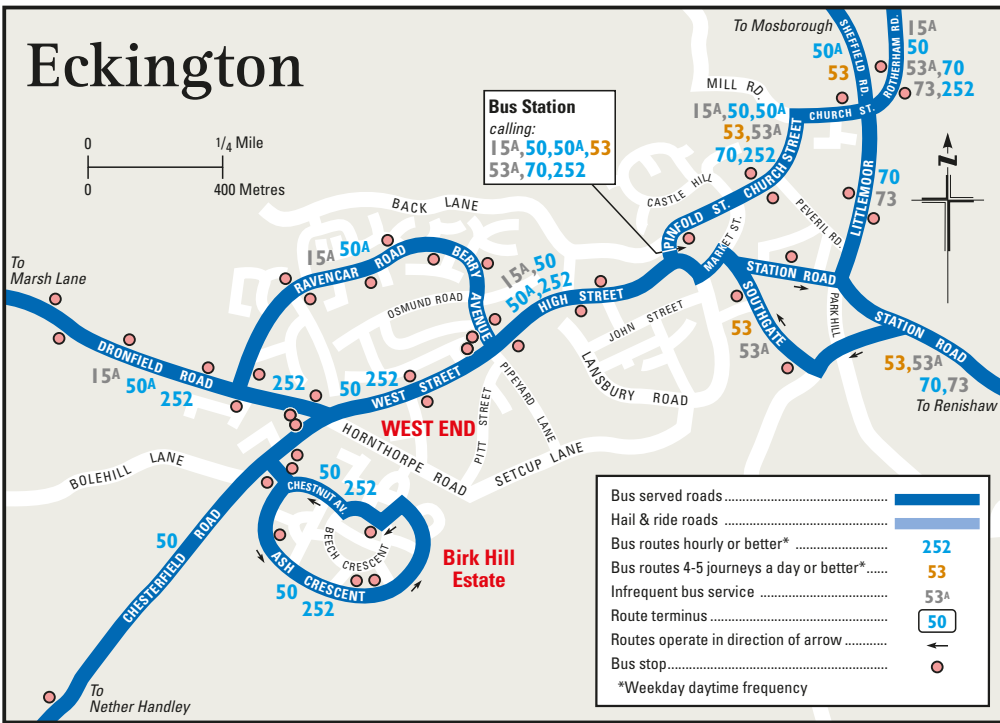

# Eckington

## Bus Station

calling:

15A, 50, 50A, 53  
53A, 70, 252

Bus served roads .....	
Hail & ride roads .....	
Bus routes hourly or better* .....	252
Bus routes 4-5 journeys a day or better* .....	53
Infrequent bus service .....	53A
Route terminus .....	
Routes operate in direction of arrow .....	
Bus stop .....	

\*Weekday daytime frequency