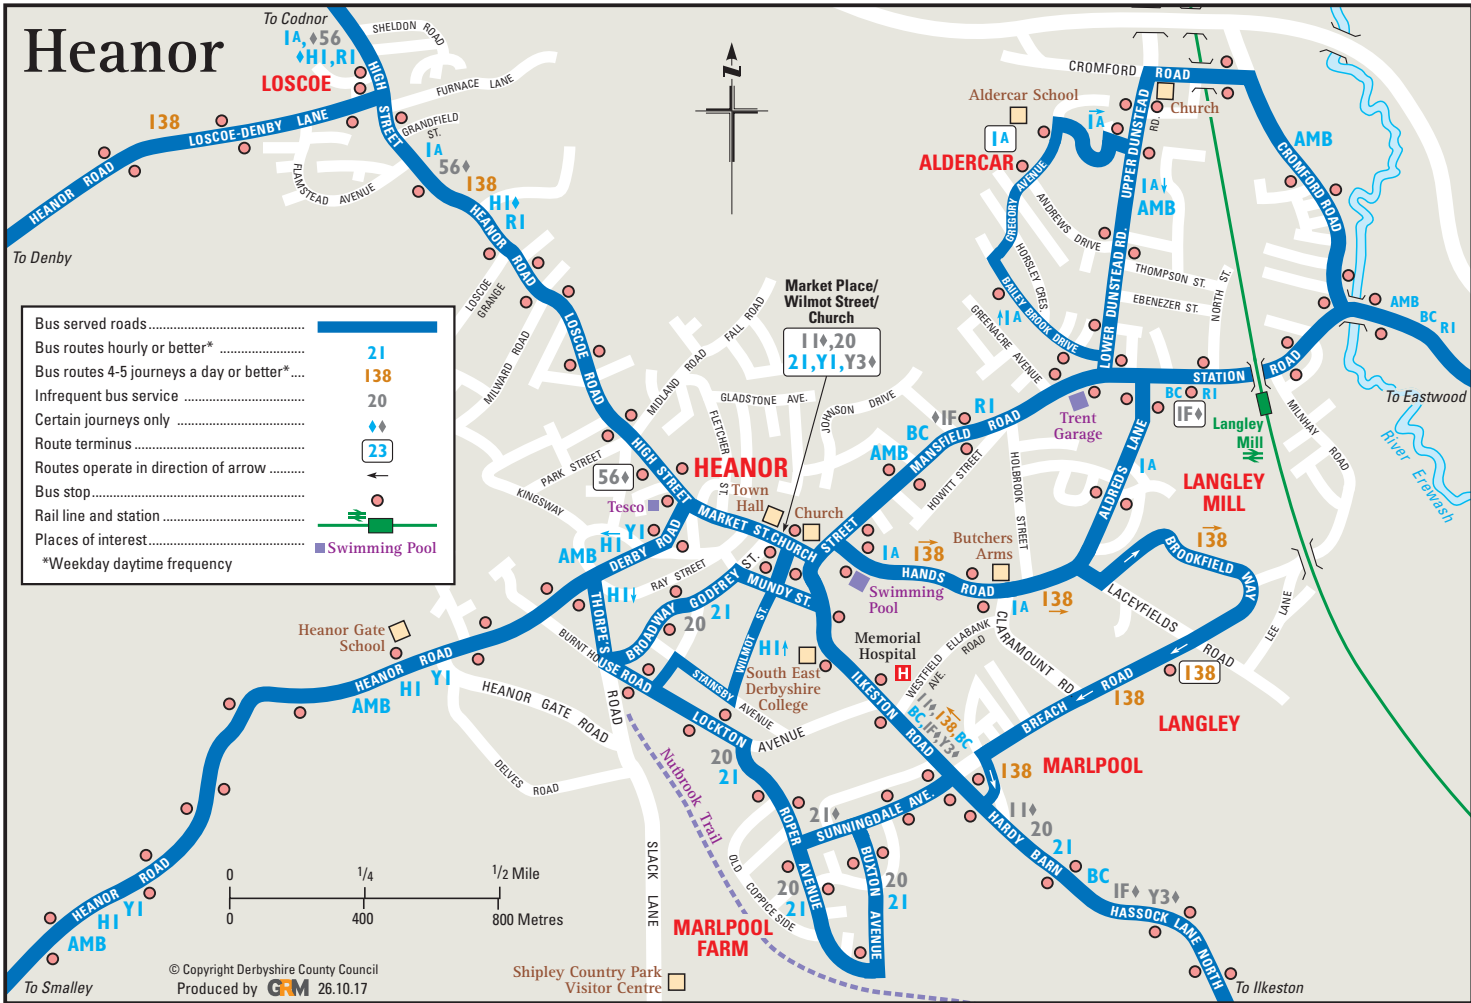

Heanor

| | |
|--|------------|
| Bus served roads..... | |
| Bus routes hourly or better*..... | 21 |
| Bus routes 4-5 journeys a day or better*.... | 138 |
| Infrequent bus service..... | 20 |
| Certain journeys only..... | 23 |
| Route terminus..... | |
| Routes operate in direction of arrow..... | |
| Bus stop..... | |
| Rail line and station..... | |
| Places of interest..... | |
| *Weekday daytime frequency | |