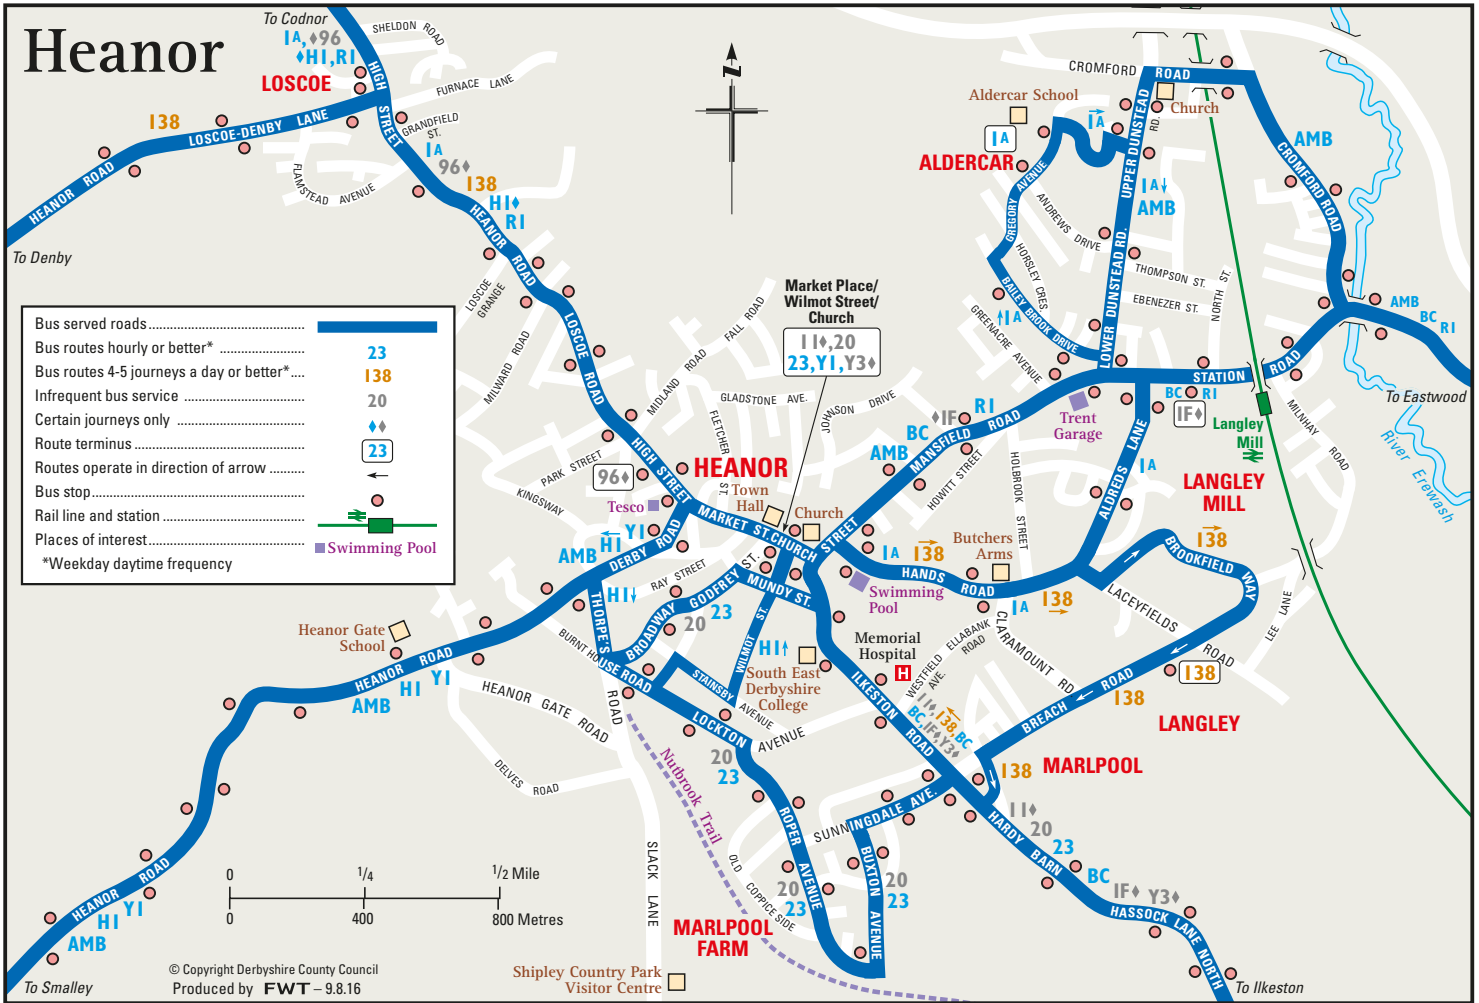

Heanor

Bus served roads.....	
Bus routes hourly or better*.....	23
Bus routes 4-5 journeys a day or better*....	138
Infrequent bus service.....	20
Certain journeys only.....	23
Route terminus.....	
Routes operate in direction of arrow.....	
Bus stop.....	
Rail line and station.....	
Places of interest.....	
*Weekday daytime frequency	