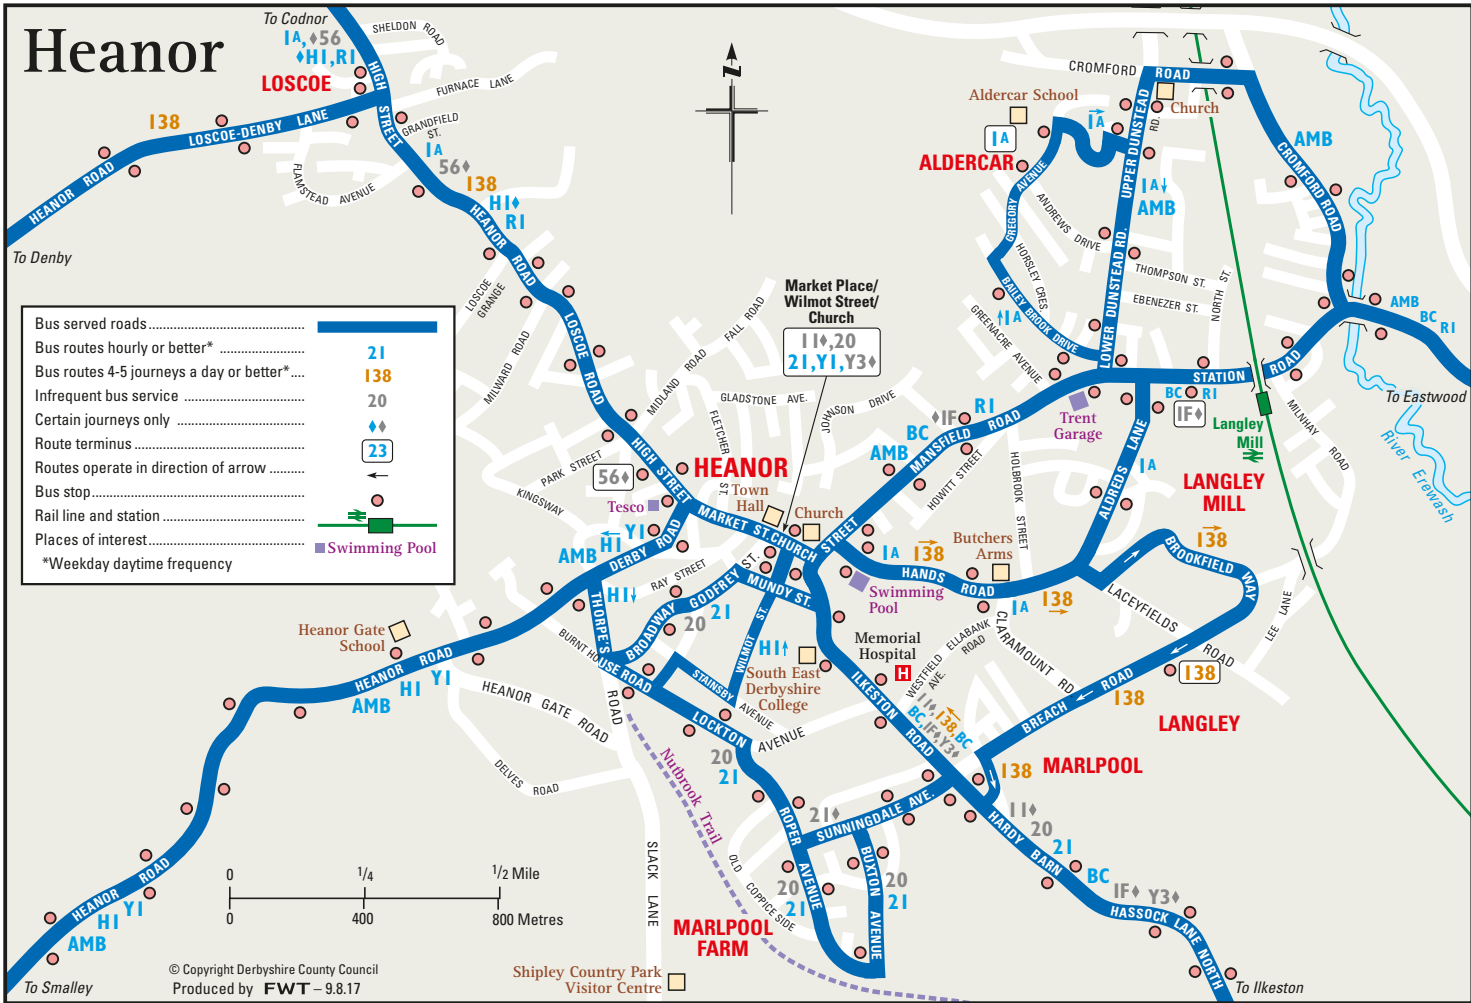

Heanor

Bus served roads.....	
Bus routes hourly or better*.....	21
Bus routes 4-5 journeys a day or better*....	138
Infrequent bus service.....	20
Certain journeys only.....	23
Route terminus.....	
Routes operate in direction of arrow.....	
Bus stop.....	
Rail line and station.....	
Places of interest.....	
*Weekday daytime frequency	