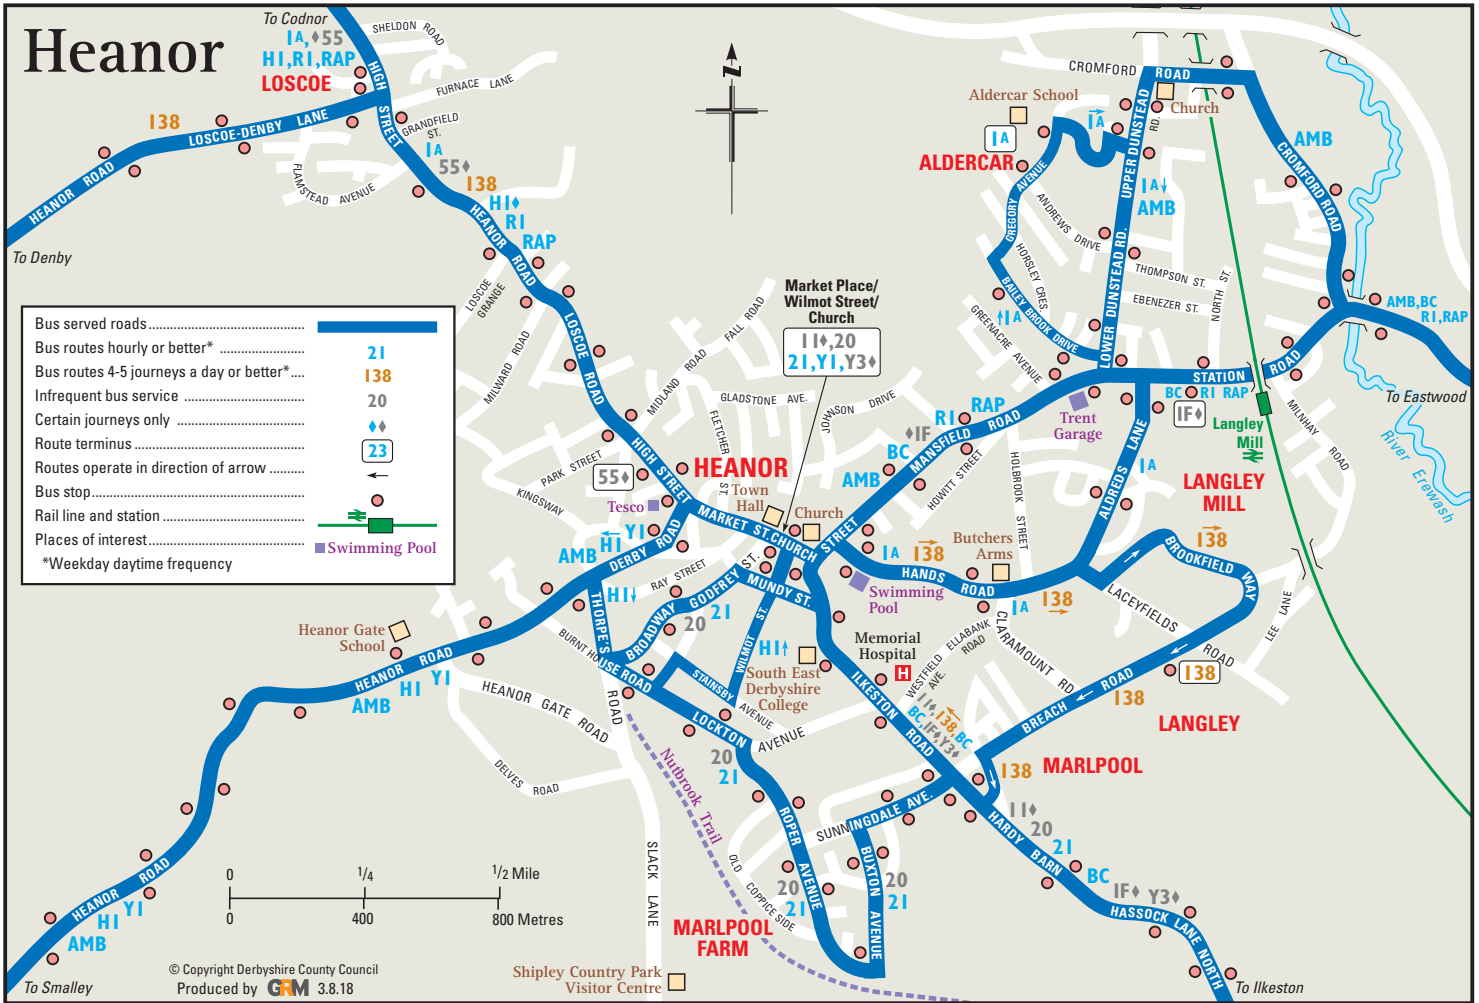

# Heanor

Bus served roads.....	
Bus routes hourly or better*.....	<b>21</b>
Bus routes 4-5 journeys a day or better*....	<b>138</b>
Infrequent bus service.....	<b>20</b>
Certain journeys only.....	<b>23</b>
Route terminus.....	
Routes operate in direction of arrow.....	
Bus stop.....	
Rail line and station.....	
Places of interest.....	
*Weekday daytime frequency	

© Copyright Derbyshire County Council  
Produced by **GRM** 3.8.18

Shipleigh Country Park  
Visitor Centre