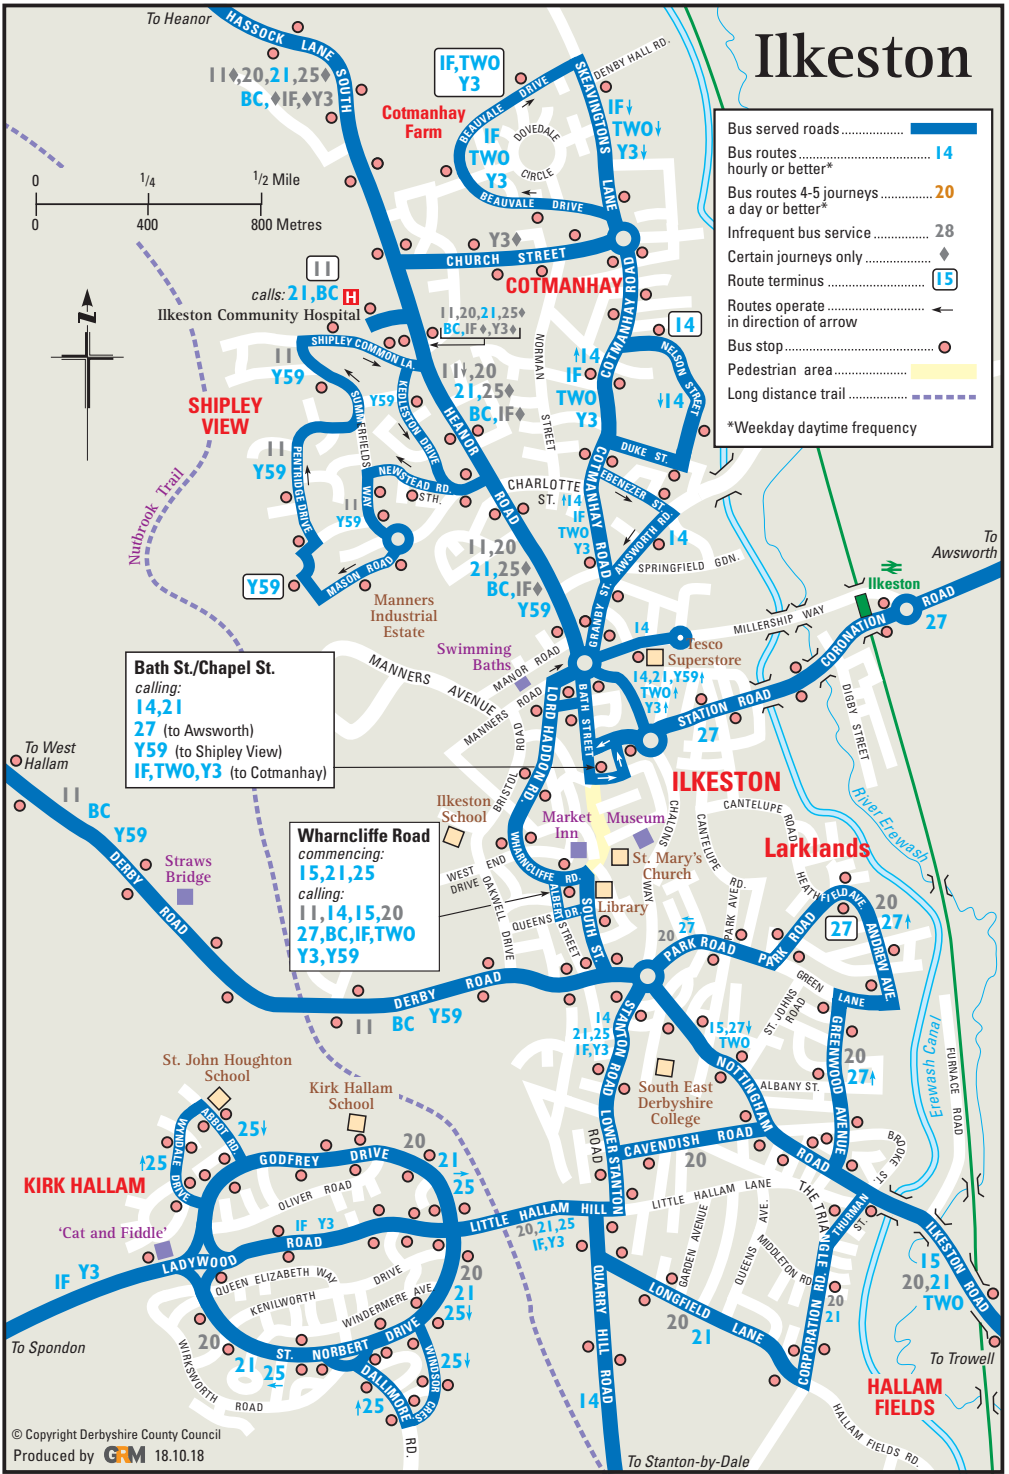

Ilkeston

Bus served roads	
Bus routes	14
hourly or better*	
Bus routes 4-5 journeys	20
a day or better*	
Infrequent bus service	28
Certain journeys only	
Route terminus	15
Routes operate	
in direction of arrow	
Bus stop	
Pedestrian area	
Long distance trail	
*Weekday daytime frequency	

Bath St./Chapel St.
calling:
14,21
27 (to Awsworth)
Y59 (to Shipley View)
IF,TWO,Y3 (to Cotmanhay)

Wharncliffe Road
commencing:
15,21,25
calling:
11,14,15,20
27,BC,IF,TWO
Y3,Y59