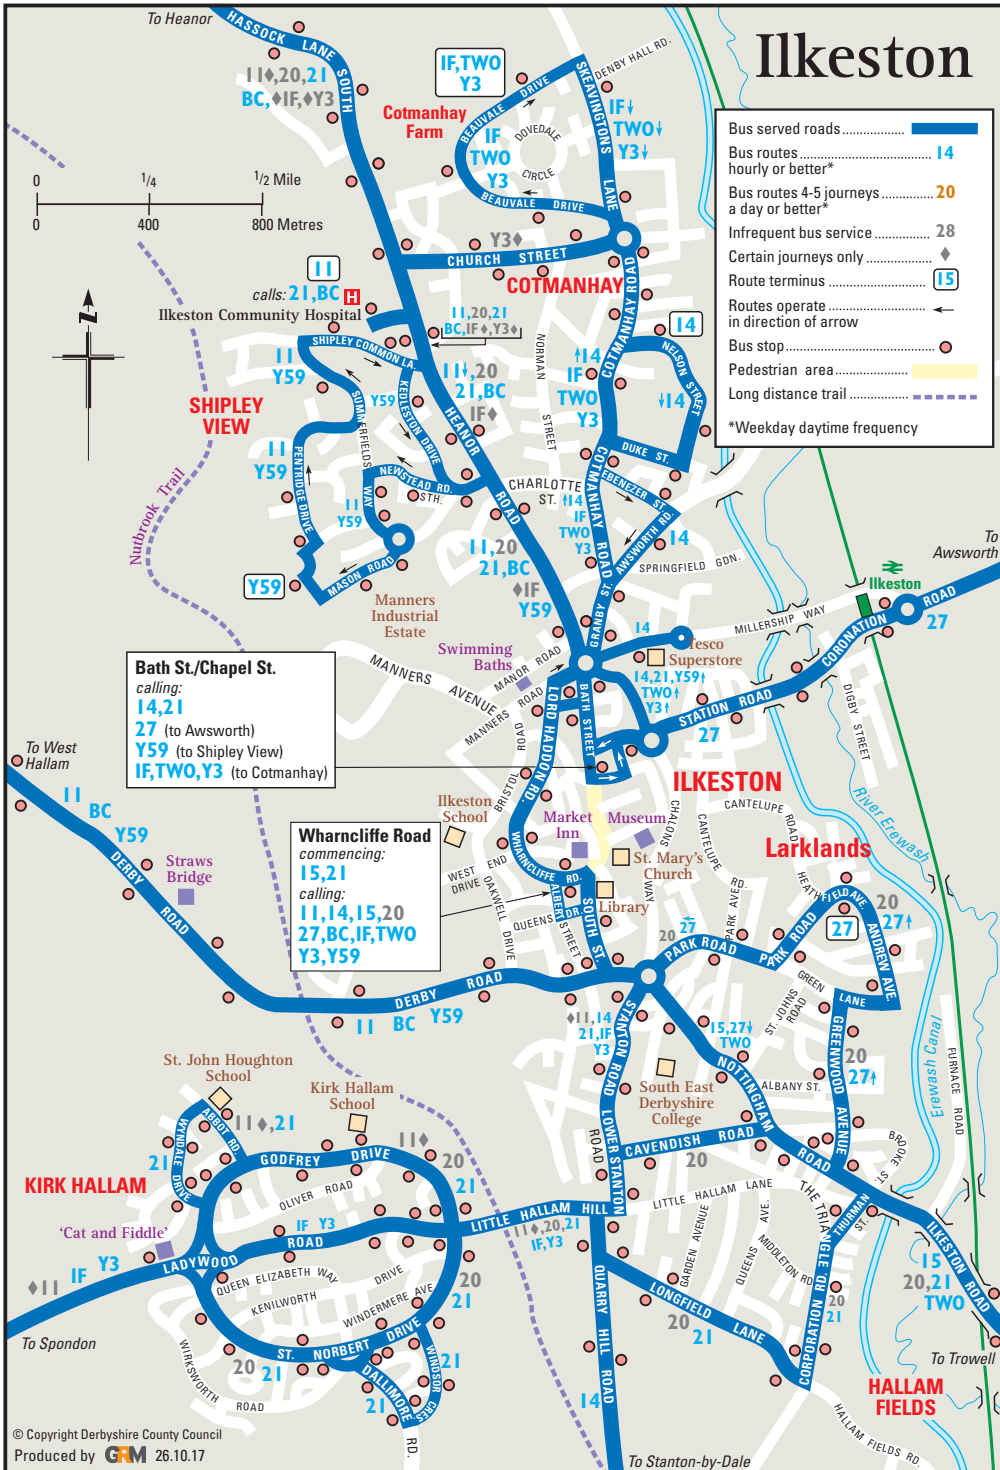

Ilkeston

Bus served roads	
Bus routes	14
hourly or better*	
Bus routes 4-5 journeys	20
a day or better*	
Infrequent bus service	28
Certain journeys only	♦
Route terminus	15
Routes operate	←
in direction of arrow	
Bus stop	●
Pedestrian area	
Long distance trail	
*Weekday daytime frequency	

Bath St./Chapel St.
calling:
14,21
27 (to Awsworth)
Y59 (to Shipley View)
IF,TWO,Y3 (to Cotmanhay)

Wharncliffe Road
commencing:
15,21
calling:
11,14,15,20
27,BC,IF,TWO
Y3,Y59