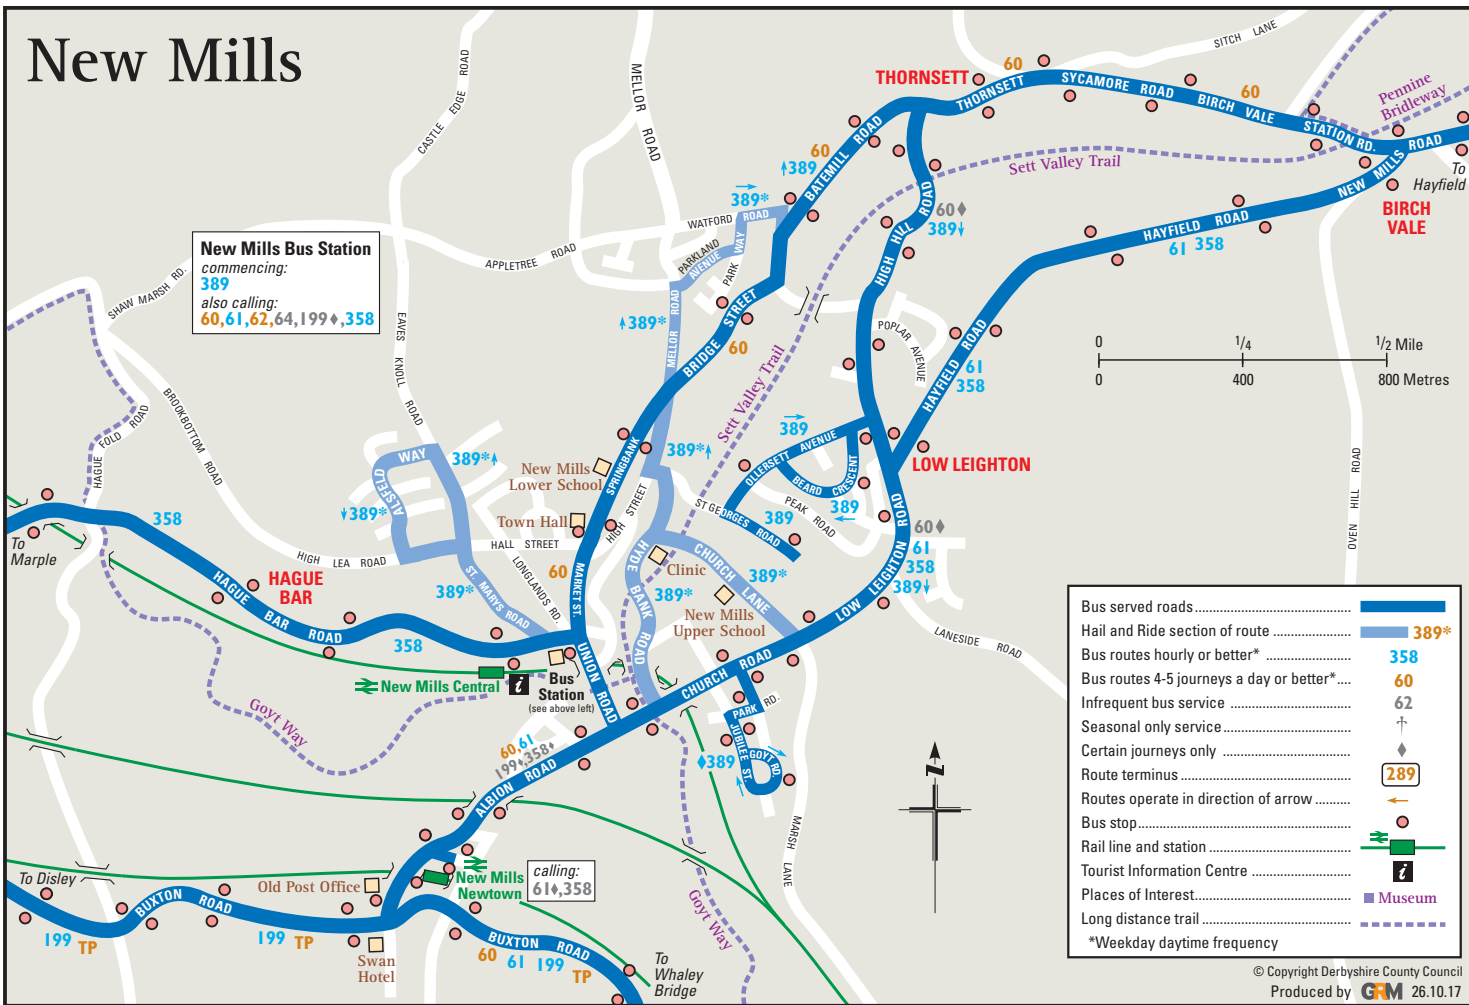

New Mills

New Mills Bus Station commencing:
389
 also calling:
60,61,62,64,199,358

Bus served roads.....	
Hail and Ride section of route	
Bus routes hourly or better*	389*
Bus routes 4-5 journeys a day or better*	358
Infrequent bus service	60
Seasonal only service	62
Certain journeys only	64
Route terminus	199
Routes operate in direction of arrow	
Bus stop	
Rail line and station	
Tourist Information Centre	
Places of Interest.....	
Long distance trail	

*Weekday daytime frequency