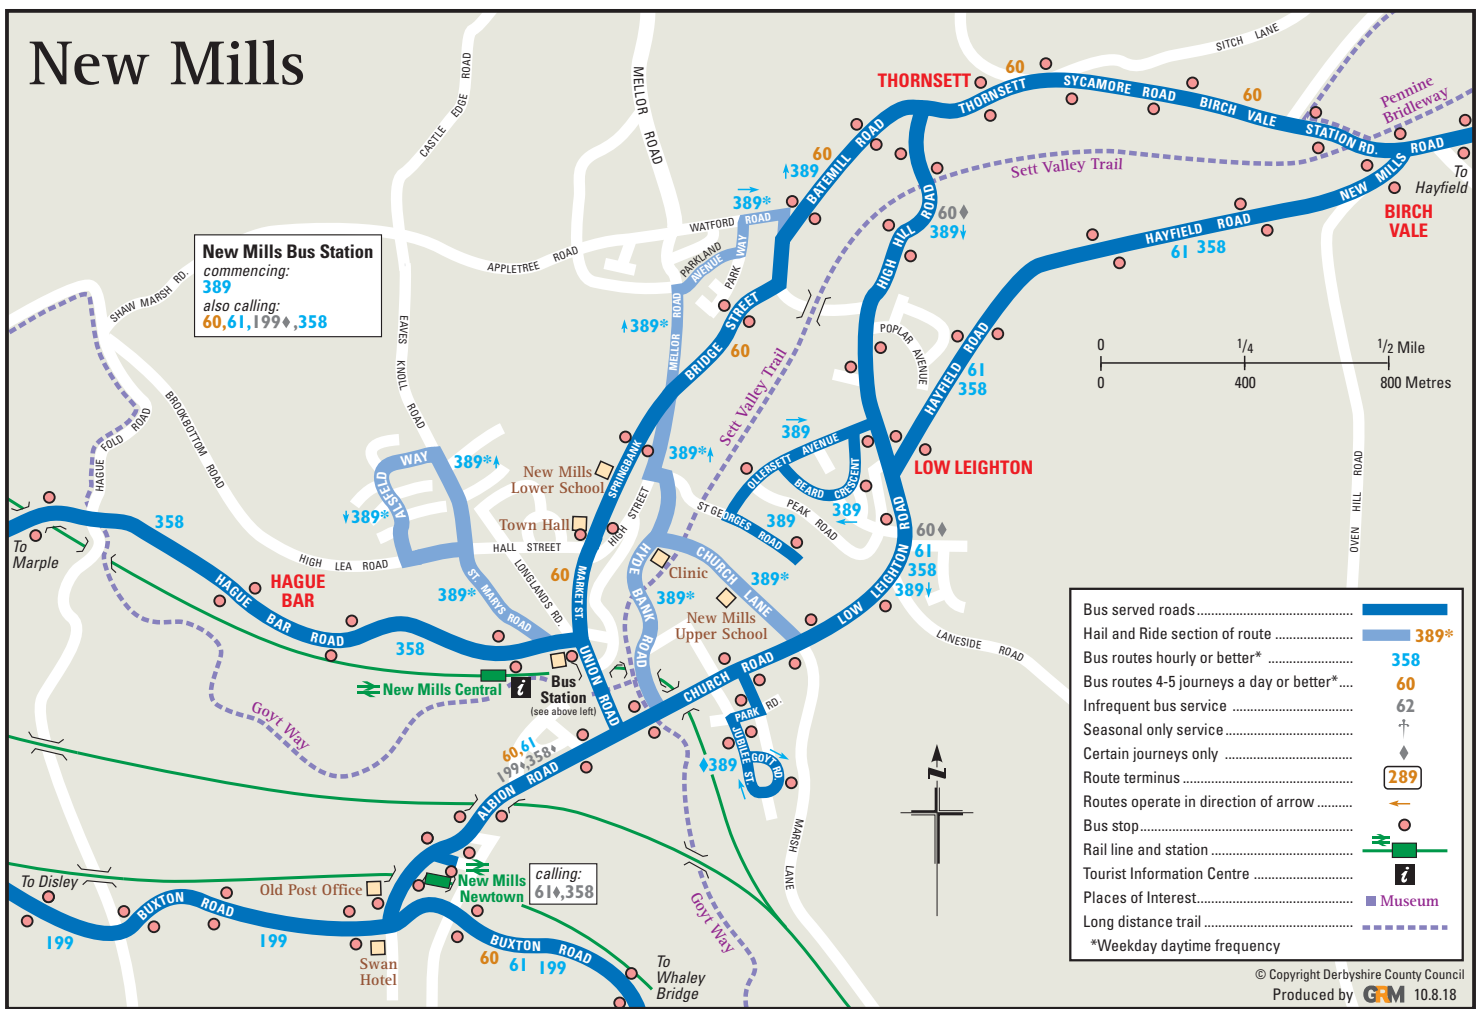

# New Mills

**New Mills Bus Station commencing:**  
**389**  
 also calling:  
**60,61,199,358**

calling:  
**61,358**

Bus served roads.....	
Hail and Ride section of route .....	
Bus routes hourly or better* .....	<b>389*</b>
Bus routes 4-5 journeys a day or better* .....	<b>358</b>
Infrequent bus service .....	<b>60</b>
Seasonal only service .....	<b>62</b>
Certain journeys only .....	<b>↑</b>
Route terminus .....	
Routes operate in direction of arrow .....	
Bus stop .....	
Rail line and station .....	
Tourist Information Centre .....	
Places of Interest.....	
Long distance trail .....	

\*Weekday daytime frequency