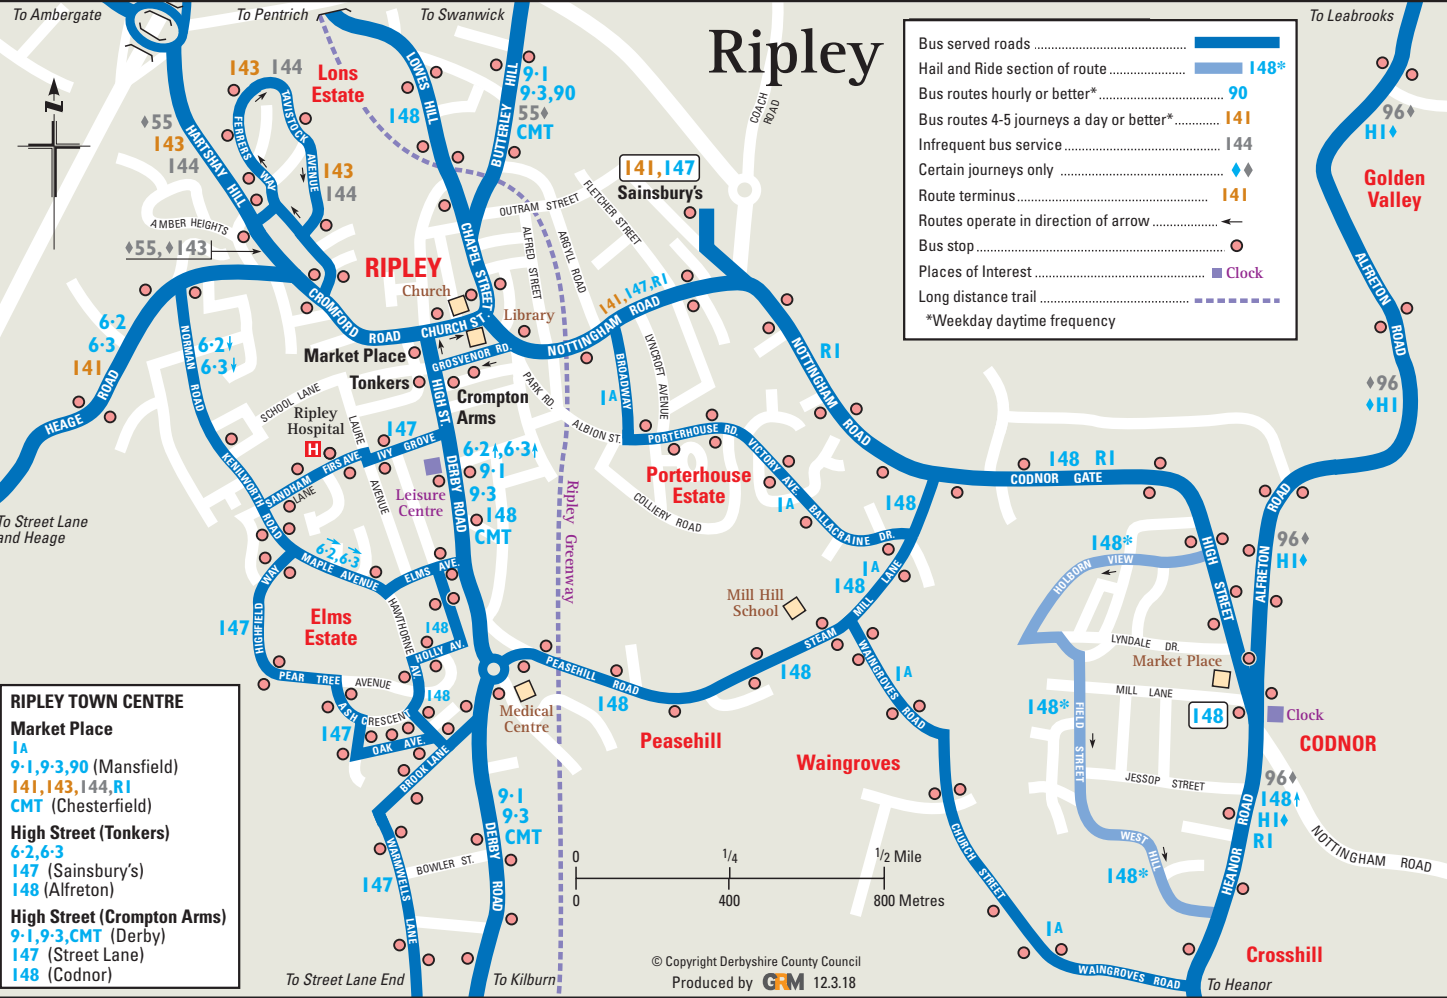

Ripley

Bus served roads	
Hail and Ride section of route	148*
Bus routes hourly or better*	90
Bus routes 4-5 journeys a day or better*	141
Infrequent bus service	144
Certain journeys only	♦♦
Route terminus	141
Routes operate in direction of arrow	
Bus stop	
Places of Interest	Clock
Long distance trail	
*Weekday daytime frequency	

RIPLEY TOWN CENTRE
Market Place
1A
9-1, 9-3, 90 (Mansfield)
141, 143, 144, 141
CMT (Chesterfield)
High Street (Tonkers)
6-2, 6-3
147 (Sainsbury's)
148 (Alfreton)
High Street (Crompton Arms)
9-1, 9-3, CMT (Derby)
147 (Street Lane)
148 (Codnor)