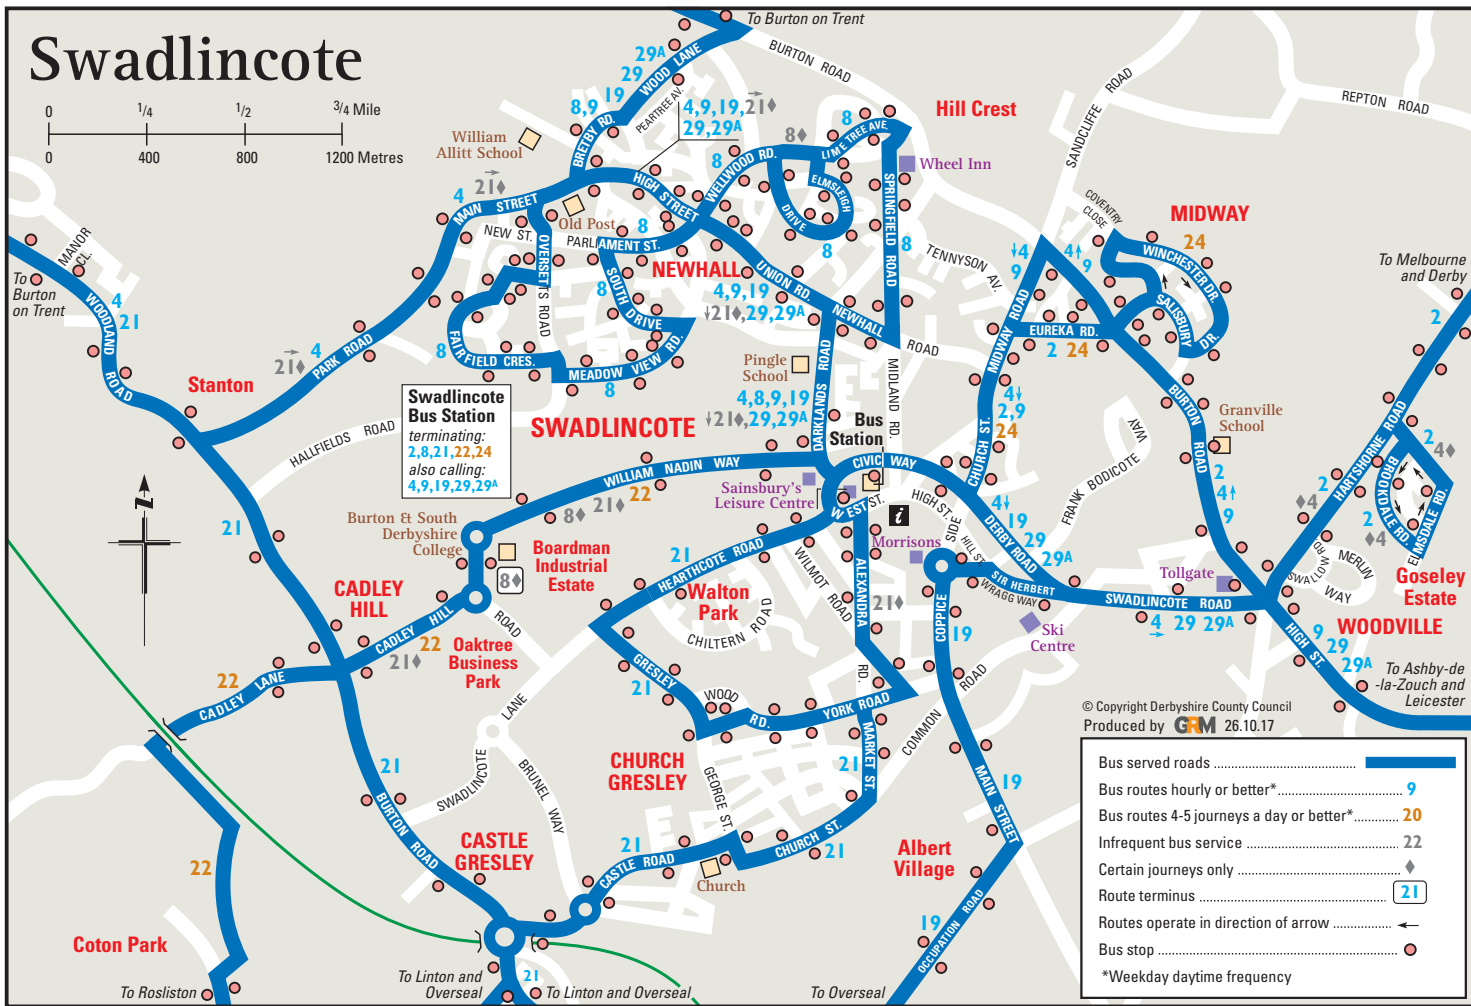

# Swadlincote

**Swadlincote Bus Station**  
 terminating:  
 2,8,21,22,24  
 also calling:  
 4,9,19,29,29A

© Copyright Derbyshire County Council  
 Produced by **GRM** 26.10.17

Bus served roads .....	
Bus routes hourly or better* .....	9
Bus routes 4-5 journeys a day or better* .....	20
Infrequent bus service .....	22
Certain journeys only .....	♦
Route terminus .....	
Routes operate in direction of arrow .....	
Bus stop .....	
*Weekday daytime frequency	