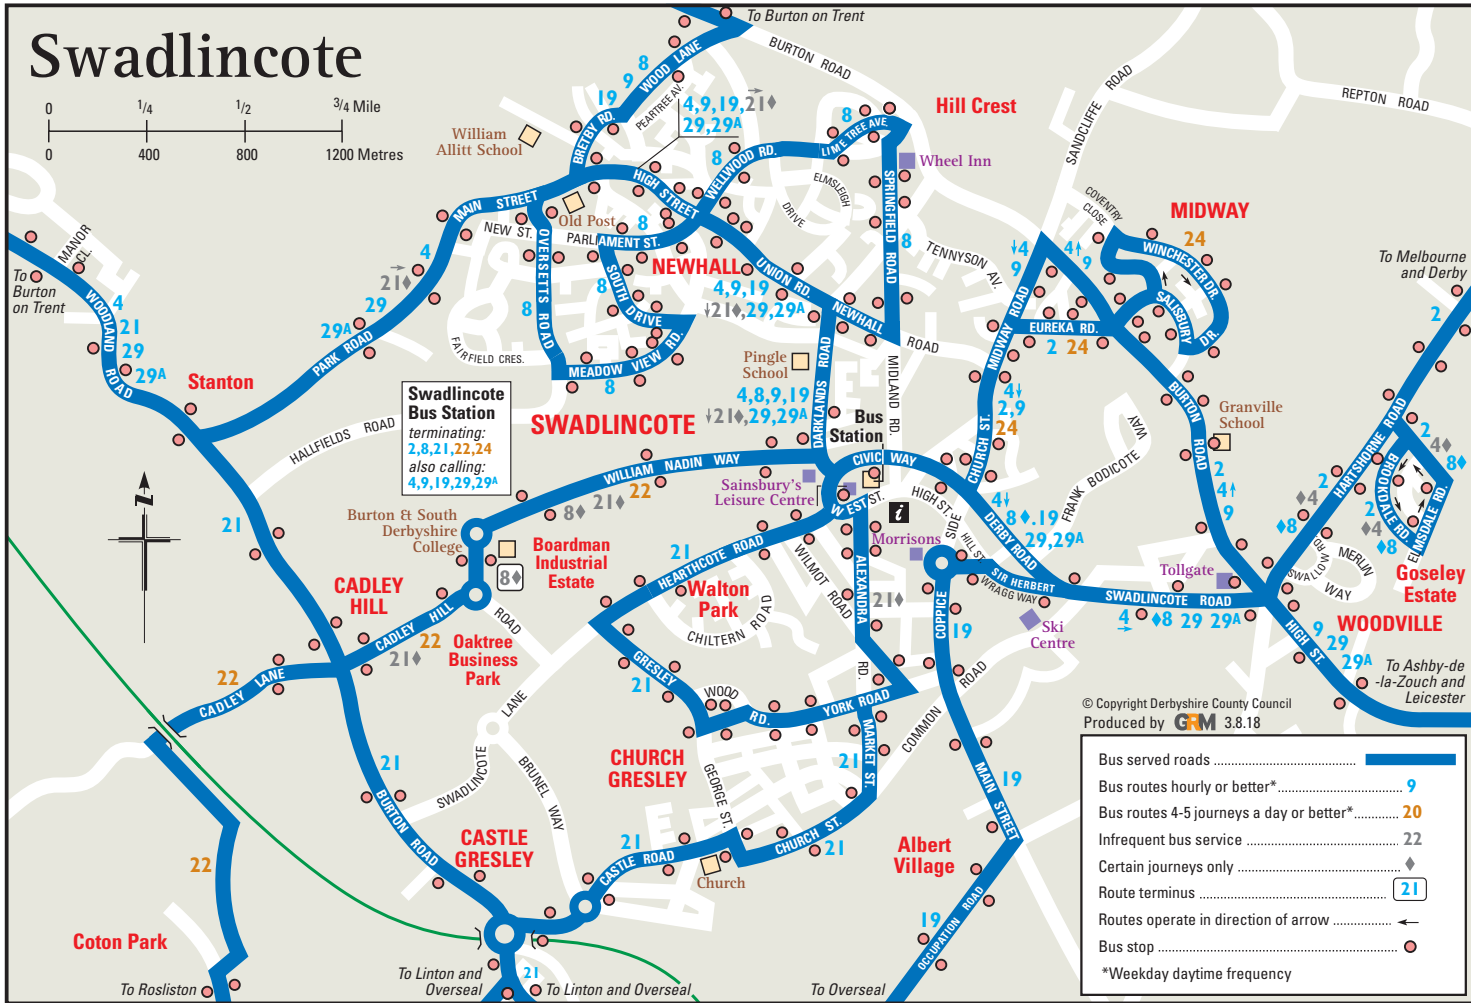

# Swadlincote

**Swadlincote Bus Station**  
 terminating:  
 2,8,21,22,24  
 also calling:  
 4,9,19,29,29A

© Copyright Derbyshire County Council  
 Produced by **GRM** 3.8.18

Bus served roads .....	
Bus routes hourly or better* .....	9
Bus routes 4-5 journeys a day or better* .....	20
Infrequent bus service .....	22
Certain journeys only .....	♦
Route terminus .....	
Routes operate in direction of arrow .....	
Bus stop .....	
*Weekday daytime frequency	