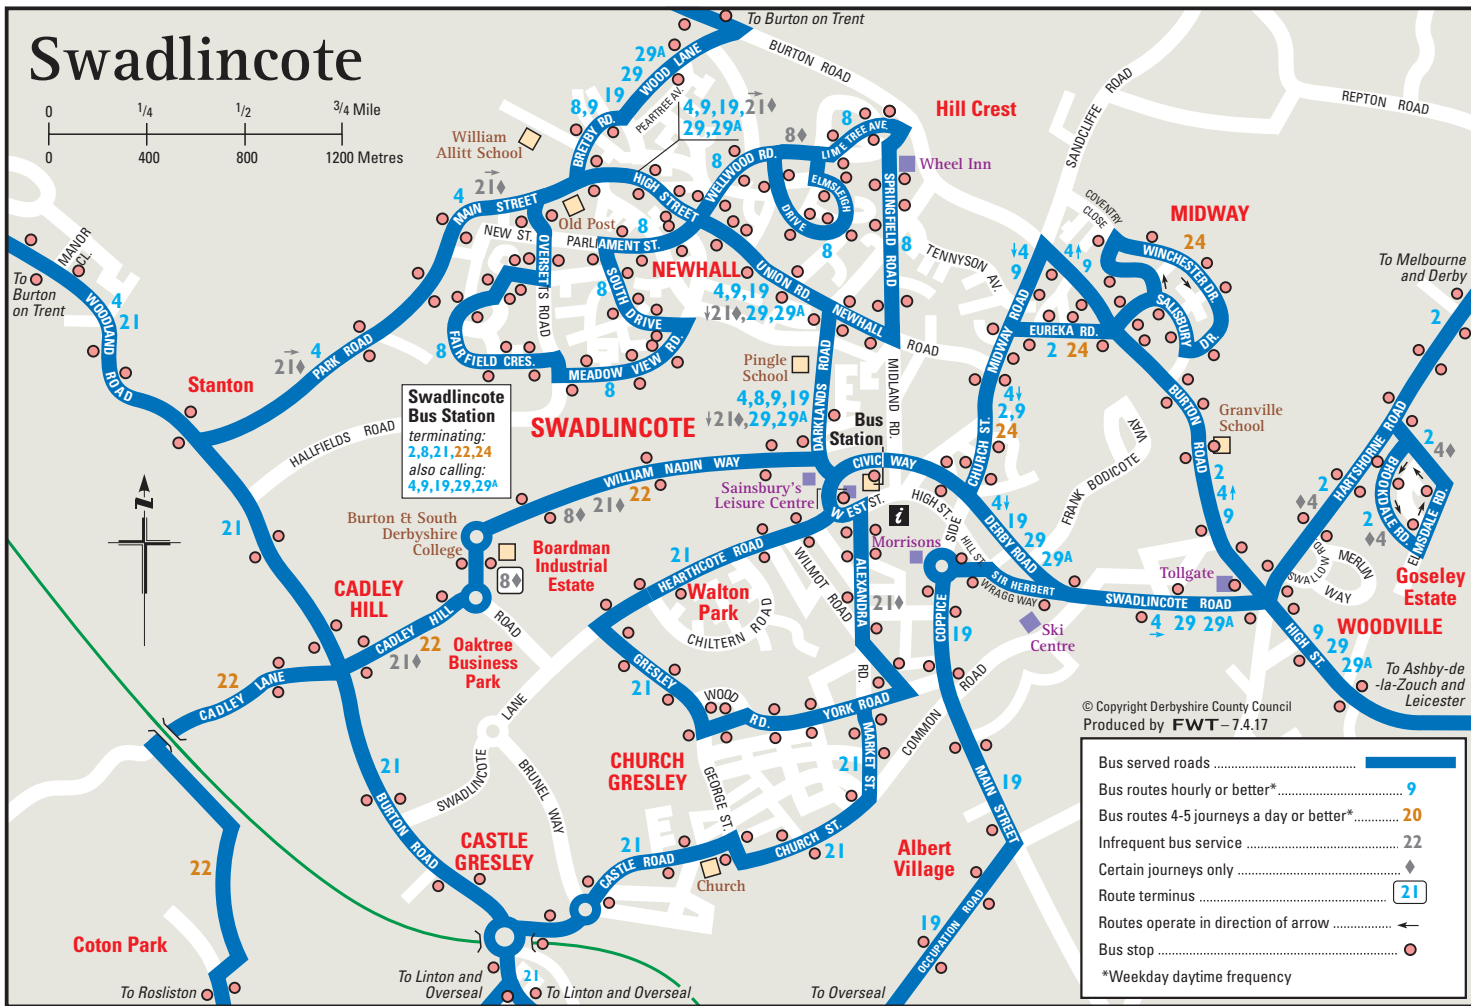

Swadlincote

Swadlincote Bus Station
 terminating:
 2,8,21,22,24
 also calling:
 4,9,19,29,29A

© Copyright Derbyshire County Council
 Produced by FWT-7.4.17

Bus served roads	
Bus routes hourly or better*	9
Bus routes 4-5 journeys a day or better*	20
Infrequent bus service	22
Certain journeys only	♦
Route terminus	
Routes operate in direction of arrow	
Bus stop	
*Weekday daytime frequency	