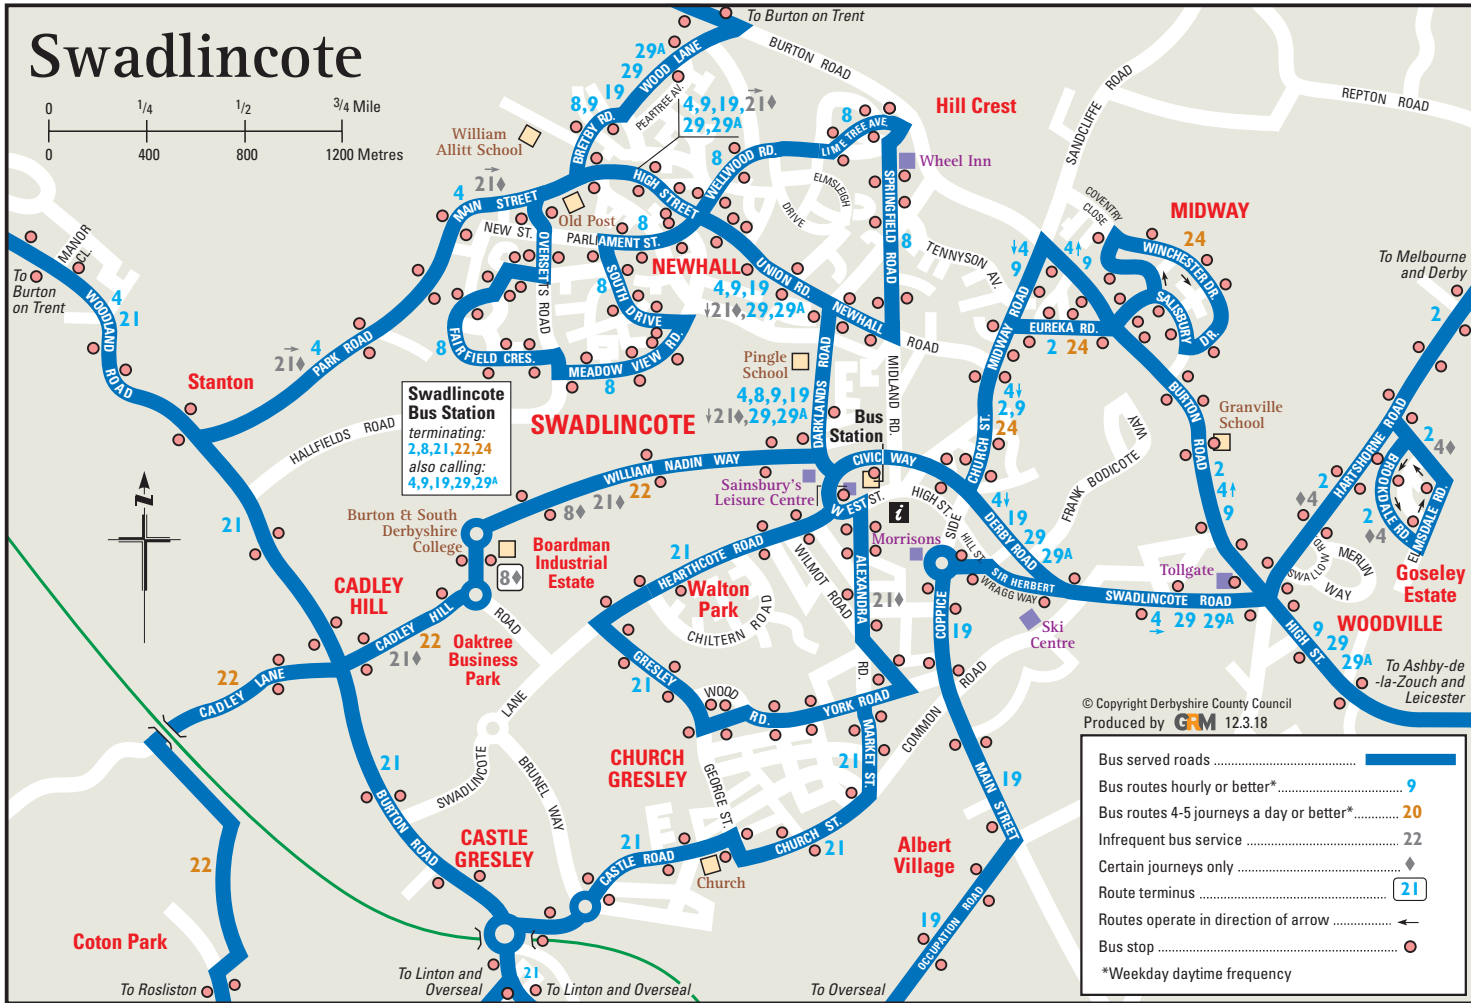

Swadlincote

Swadlincote Bus Station
 terminating:
 2,8,21,22,24
 also calling:
 4,9,19,29,29A

© Copyright Derbyshire County Council
 Produced by **GRM** 12.3.18

Bus served roads	
Bus routes hourly or better*	9
Bus routes 4-5 journeys a day or better*	20
Infrequent bus service	22
Certain journeys only	♦
Route terminus	
Routes operate in direction of arrow	
Bus stop	
*Weekday daytime frequency	