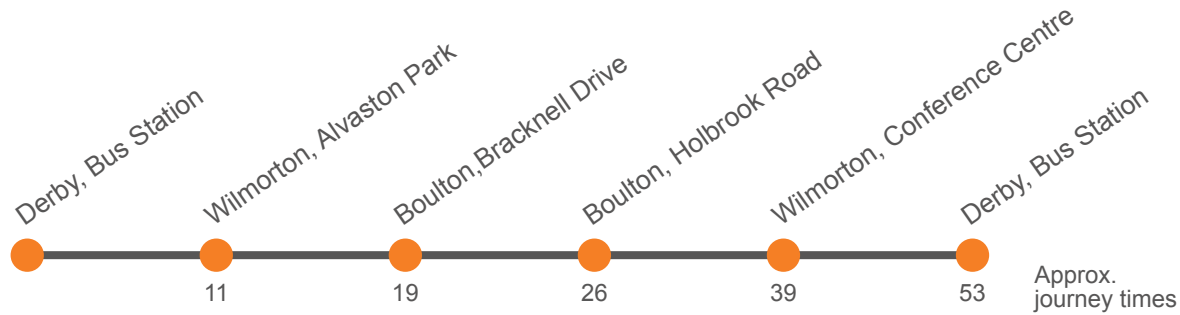

Saturday (continued)

Service:	1	1A	1	1A		1	1A	1	1A	1	1A		1A	1	1A		
Derby Bus Station, Bay 16	0928	...	0948	...	Then at these mins past the hour	08	...	28	...	48	...	until	...	1548	...	1608	...
Derby, Bus Station, Bay 17		0938		0958		18		38		58			1538		1558		1618
Wilmorton, Alvaston Park	0939	0950	0959	1010		19	30	39	50	59	10		1550	1559	1610	1619	1630
Boulton, Holbrook Road	0953		1013			33		53		13			1613		1633		
Boulton, Arlington Drive	1000		1020			40		00		20			1620		1640		
Boulton, Bracknell Drive,		0958		1018			38		58		18		1558		1618		1638
Boulton, Holbrook Road		1005		1025			45		05		25		1605		1625		1645
Wilmorton, Conference Centre,	1011	1018	1031	1038		51	58	11	18	31	38		1618	1631	1638	1651	1658
Derby Bus Station, Bay 16	1023		1043			03		23		43			1643		1703		
Derby, Bus Station, Bay 17	...	1033	...	1053		...	13	...	33	...	53		1633	...	1653	...	1713