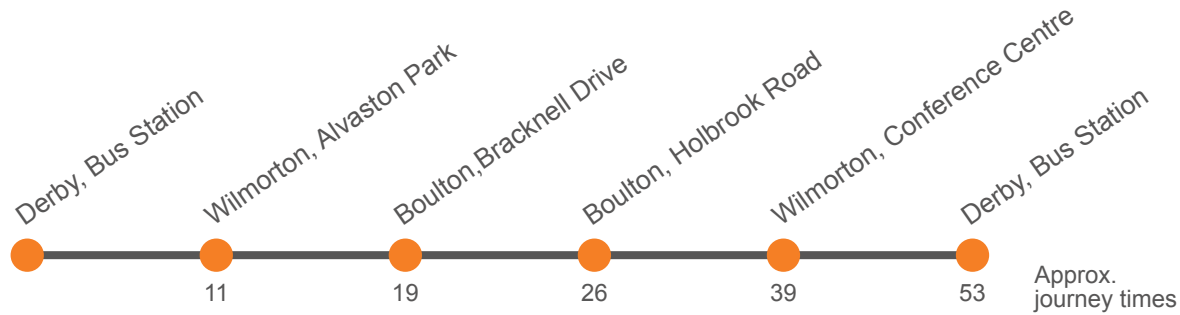

Sunday

Service:	1	1A	1	1A	1	1A	1	1A	1		1A	1	1A	1		1	
Derby Bus Station, Bay 16	...	...	0918	...	0948	...	1018	...	1048	Then at these mins past the hour	...	18	...	48	until	1648	
Derby, Bus Station, Bay 17	...	...		...		1003		1033			03		33				
Wilmorton, Alvaston Park	0857	0912	0928	0942	0958	1013	1028	1043	1058		13	28	43	58			1658
Boulton, Holbrook Road	0911		0941		1011		1041		1111			41		11			1711
Boulton, Arlington Drive	0917		0947		1017		1047		1117			47		17			1717
Boulton, Bracknell Drive,		0921		0951		1021		1051			21		51				
Boulton, Holbrook Road		0927		0957		1027		1057			27		57				
Wilmorton, Conference Centre,	0924	0940	0959	1010	1029	1040	1059	1110	1129		40	59	10	29			1729
Derby Bus Station, Bay 16	0935		1005		1035		1105		1135			05		35			1735
Derby, Bus Station, Bay 17	...	0950	...	1020	...	1050	...	1120	...		50	...	20	...			...

Sunday (continued)

Service:	1A	1	1A	1	1A	1	1
Derby Bus Station, Bay 16	...	1718	...	1748	...	1818	1848
Derby, Bus Station, Bay 17	1703		1733		1803		
Wilmorton, Alvaston Park	1713	1728	1743	1758	1813	1828	1858
Boulton, Holbrook Road		1741		1811		1841	1911
Boulton, Arlington Drive		1747		1817		1847	1917
Boulton, Bracknell Drive,	1721		1751		1821		
Boulton, Holbrook Road	1727		1757		1827		
Wilmorton, Conference Centre,	1740	1759	1810	1829	1840	1859	1929
Derby Bus Station, Bay 16		1805		1835		1905	1935
Derby, Bus Station, Bay 17	1750	...	1820	...	1850	...	...