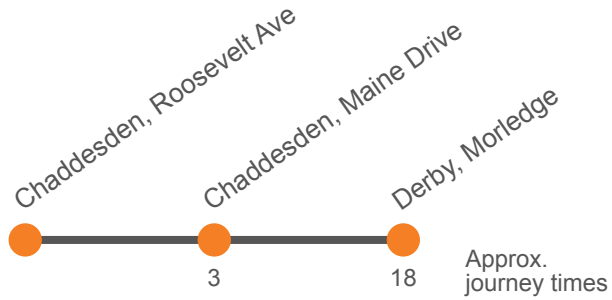

Saturday (continued)

Derby Bus Station, Bay 14	1718	1748	1818
Chaddesden, Roosevelt Avenue	1729	1759	1829

Sunday

Derby Bus Station, Bay 14	0936	1006	1036	Then at these mins past the hour	06	36	until	1636	1706	1736	1806
Chaddesden, Roosevelt Avenue	0947	1017	1047		17	47		1647	1717	1747	1817

20

Roosevelt Avenue to Derby

Effective from: 18/01/2021

Arriva Derby

Monday to Friday

Chaddesden, Roosevelt Avenue	0621	0641	0701	0721	0741	Then at these mins past the hour	01	21	41	until	1601	1621	1641	1701	1721	1741
Chaddesden, Maine Drive	0625	0645	0705	0725	0745		05	25	45		1605	1625	1645	1705	1725	1745
Derby, Morledge, Stop C8	0640	0700	0720	0740	0800		20	40	00		1620	1640	1700	1720	1740	1800

20

Roosevelt Avenue to Derby

Effective from: 18/01/2021

Arriva Derby

Monday to Friday (continued)

Chaddesden, Roosevelt Avenue	1801	1831
Chaddesden, Maine Drive	1805	1835
Derby, Morledge, Stop C8	1820	1850

Saturday

Chaddesden, Roosevelt Avenue	0701	0731	0801	0831	0901	0921	0941	1001	1021	1041	Then at these mins past the hour	01	21	41	until	1541
Chaddesden, Maine Drive	0705	0735	0805	0835	0905	0925	0945	1005	1025	1045		05	25	45		1545
Derby, Morledge, Stop C8	0720	0750	0820	0850	0920	0950	1000	1020	1040	1100		20	40	00		1600