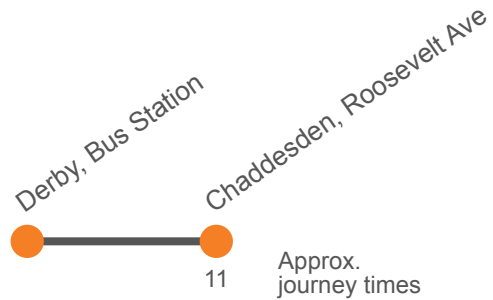

20

Derby to Roosevelt Avenue

Effective from: 18/01/2021

Arriva Derby

Monday to Friday

Derby Bus Station, Bay 14	0628	0648	0708	0728	0748	Then at these mins past the hour	08	28	48	until	1208	1228	1248	1308	1328	1348
Chaddesden, Roosevelt Avenue	0639	0659	0719	0739	0759		19	39	59		1219	1239	1259	1319	1339	1359

Monday to Friday (continued)

Derby Bus Station, Bay 14	1408	1428	1448	1508	1528	1548	1608	1628	1648	1708	1728	1748	1818
Chaddesden, Roosevelt Avenue	1439	1439	1459	1519	1539	1559	1619	1639	1659	1719	1739	1759	1829

20

Roosevelt Avenue to Derby

Effective from: 18/01/2021

Arriva Derby

Monday to Friday

Chaddesden, Roosevelt Avenue	0621	0641	0701	0721	0741	Then at these mins past the hour	01	21	41	until	1601	1621	1641	1701	1721	1741
Chaddesden, Maine Drive	0625	0645	0705	0725	0745		05	25	45		1605	1625	1645	1705	1725	1745
Derby, Morledge, Stop C8	0640	0700	0720	0740	0800		20	40	00		1620	1640	1700	1720	1740	1800

20

Roosevelt Avenue to Derby

Effective from: 18/01/2021

Arriva Derby

Monday to Friday (continued)

Chaddesden, Roosevelt Avenue	1801	1831
Chaddesden, Maine Drive	1805	1835
Derby, Morledge, Stop C8	1820	1850