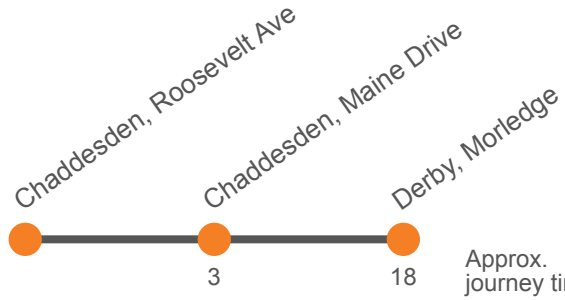

Saturday

Derby Bus Station, Bay 14	0718	0748	0818	0848	0908	0928	0948	Then at these mins past the hour	08	28	48	until	1548	1608	1628	1648
Chaddesden, Roosevelt Avenue	0729	0759	0829	0859	0919	0939	0959		19	39	59		1559	1619	1639	1659

Saturday (continued)

Derby Bus Station, Bay 14	1718	1748	1818
Chaddesden, Roosevelt Avenue	1729	1759	1829

Sunday

Derby Bus Station, Bay 14	0936	1006	1036	Then at these mins past the hour	06	36	until	1636	1706	1736	1806
Chaddesden, Roosevelt Avenue	0947	1017	1047		17	47		1647	1717	1747	1817

20

Roosevelt Avenue to Derby

Effective from: 18/01/2021

Arriva Derby

Monday to Friday

Chaddesden, Roosevelt Avenue	0621	0641	0701	0721	0741	Then at these mins past the hour	01	21	41	until	1601	1621	1641	1701	1721	1741
Chaddesden, Maine Drive	0625	0645	0705	0725	0745		05	25	45		1605	1625	1645	1705	1725	1745
Derby, Morledge, Stop C8	0640	0700	0720	0740	0800		20	40	00		1620	1640	1700	1720	1740	1800

20

Roosevelt Avenue to Derby

Effective from: 18/01/2021

Arriva Derby

Monday to Friday (continued)

Chaddesden, Roosevelt Avenue	1801	1831
Chaddesden, Maine Drive	1805	1835
Derby, Morledge, Stop C8	1820	1850