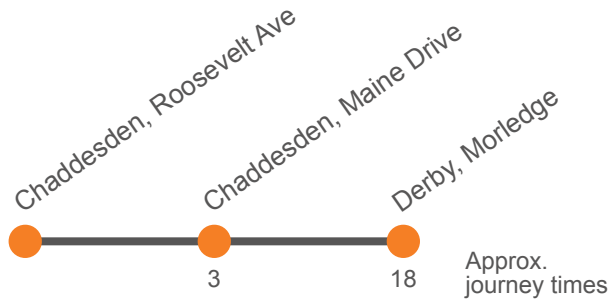

20

Roosevelt Avenue to Derby

Effective from: 18/01/2021

Arriva Derby

Monday to Friday

Chaddesden, Roosevelt Avenue	0621	0641	0701	0721	0741	Then at these mins past the hour	01	21	41	until	1601	1621	1641	1701	1721	1741
Chaddesden, Maine Drive	0625	0645	0705	0725	0745		05	25	45		1605	1625	1645	1705	1725	1745
Derby, Morledge, Stop C8	0640	0700	0720	0740	0800		20	40	00		1620	1640	1700	1720	1740	1800

20

Roosevelt Avenue to Derby

Effective from: 18/01/2021

Arriva Derby

Monday to Friday (continued)

Chaddesden, Roosevelt Avenue	1801	1831
Chaddesden, Maine Drive	1805	1835
Derby, Morledge, Stop C8	1820	1850

Saturday

Chaddesden, Roosevelt Avenue	0701	0731	0801	0831	0901	0921	0941	1001	1021	1041	Then at these mins past the hour	01	21	41	until	1541
Chaddesden, Maine Drive	0705	0735	0805	0835	0905	0925	0945	1005	1025	1045		05	25	45		1545
Derby, Morledge, Stop C8	0720	0750	0820	0850	0920	0950	1000	1020	1040	1100		20	40	00		1600

Saturday (continued)

Chaddesden, Roosevelt Avenue	1601	1621	1641	1701	1731	1801	1831
Chaddesden, Maine Drive	1605	1625	1645	1705	1735	1805	1835
Derby, Morledge, Stop C8	1620	1640	1700	1720	1750	1820	1850