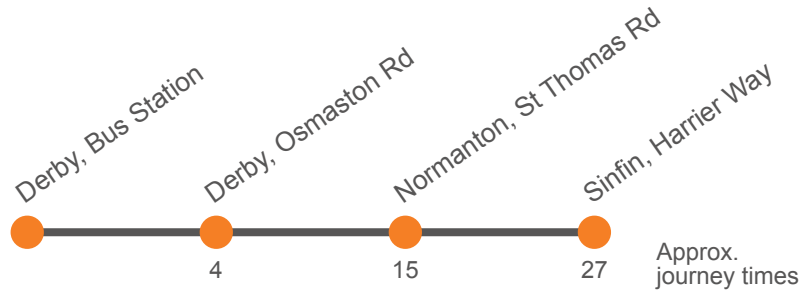

Saturday

Derby Bus Station, Bay 19	0700	0740	0810	0840	0900	0915	0930	0945	Then at these mins past the hour	00	15	30	45	until	1600	1615
Dery, Osmaston Road, Stop A6	0705	0745	0815	0845	0905	0920	0935	0950		05	20	35	50		1605	1620
Normanton, St Thomas Road	0716	0756	0826	0856	0916	0931	0946	1001		16	31	46	01		1616	1631
Sinfin, Harrier Way	0728	0808	0838	0908	0928	0943	0958	1013		28	43	58	13		1628	1643

Saturday (continued)

Derby Bus Station, Bay 19	1630	1645	1700	1720	1740	1800	1830	1900	2000	2100	2200
Dery, Osmaston Road, Stop A6	1635	1650	1705	1725	1745	1805	1835	1905	2005	2105	2205
Normanton, St Thomas Road	1646	1701	1716	1736	1756	1816	1846	1913	2013	2113	2213
Sinfin, Harrier Way	1658	1713	1728	1748	1808	1828	1858	1923	2023	2123	2223

Sunday

Derby Bus Station, Bay 19	0930	1000	1030	1100	1130	1200	1230	Then at these mins past the hour	00	30	until	1630	1700	1730	1800
Dery, Osmaston Road, Stop A6	0934	1004	1034	1104	1135	1205	1235		05	35		1635	1705	1735	1804
Normanton, St Thomas Road	0943	1013	1043	1113	1143	1213	1243		13	43		1643	1713	1743	1812
Sinfin, Harrier Way	0955	1025	1055	1125	1157	1227	1257		27	57		1657	1727	1757	1824

Sunday (continued)

Derby Bus Station, Bay 19	1830
Dery, Osmaston Road, Stop A6	1834
Normanton, St Thomas Road	1841
Sinfin, Harrier Way	1852