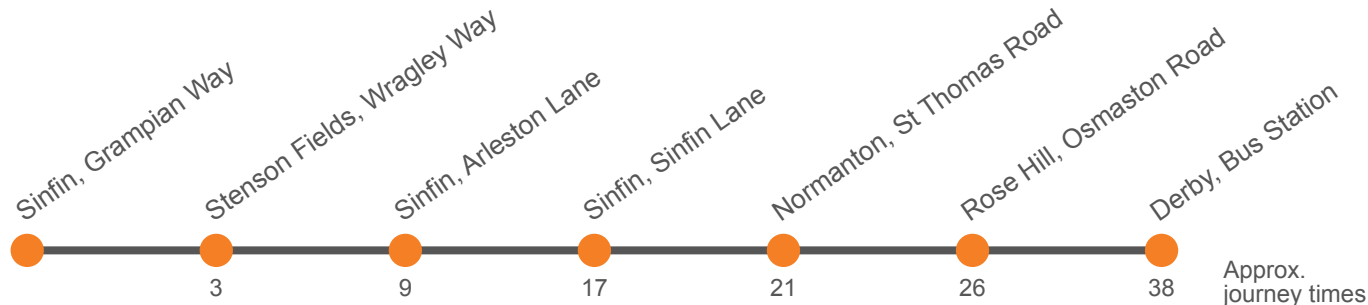

Monday to Friday (continued)

Service:	38	38	38	38	38	38	38	38	38	38	38	38	38	38
Sinfin, ASDA Grampian Way	1109	1119	1129	1140	1150	1200	1210	1220	1230	1240	1250	1300	1310	1320
Stenson Fields, Wragley Way	1112	1122	1132	1143	1153	1203	1213	1223	1233	1243	1253	1303	1313	1323
Sinfin, ASDA Arleston Lane	1119	1129	1139	1150	1200	1210	1220	1230	1240	1250	1300	1310	1320	1330
Sinfin Lane, Combustion	1127	1137	1147	1158	1208	1218	1228	1238	1248	1258	1308	1318	1328	1338
Normanton, St Thomas Road	1132	1142	1152	1203	1213	1223	1233	1243	1253	1303	1313	1323	1333	1343
Rose Hill, Osmaston Rd/Ivy Square	1138	1148	1158	1209	1219	1229	1239	1249	1259	1309	1319	1329	1339	1349
Derby Bus Station, Bay 19	1151	1201	1211	1222	1232	1242	1252	1302	1312	1322	1332	1342	1352	1402

Monday to Friday (continued)

Codes							Sch	Sch	Hol	Sch	Sch	Hol	Sch	Sch
Service:	38	38	38	38	38	38	38	S38	38	38	S38	38	38	38
Sinfin, ASDA Grampian Way	1330	1340	1350	1400	1410	1420	1430	...	1430	1440	...	1440	1440	1450
Stenson Fields, Wragley Way	1333	1343	1353	1403	1413	1423	1433	...	1433	1443	...	1443	1443	1453
Sinfin, ASDA Arleston Lane	1340	1350	1400	1410	1420	1430	1437	1440	1440	1446	1450	1450	1450	1456
Sinfin Lane, Combustion	1348	1358	1408	1418	1428	1438	...	1448	1448	...	1458	1458	1458	...
Normanton, St Thomas Road	1353	1403	1413	1423	1433	1443	...		1454	...		1504	1504	...
Rose Hill, Osmaston Rd/Ivy Square	1359	1409	1419	1429	1439	1449	...	1500	1500	...	1510	1510	1510	...
Derby Bus Station, Bay 19	1412	1422	1432	1442	1452	1502	...	1514	1514	...	1524	1524	1524	...

Hol Derbyshire School Holidays Only

Sch Derbyshire Schooldays Only