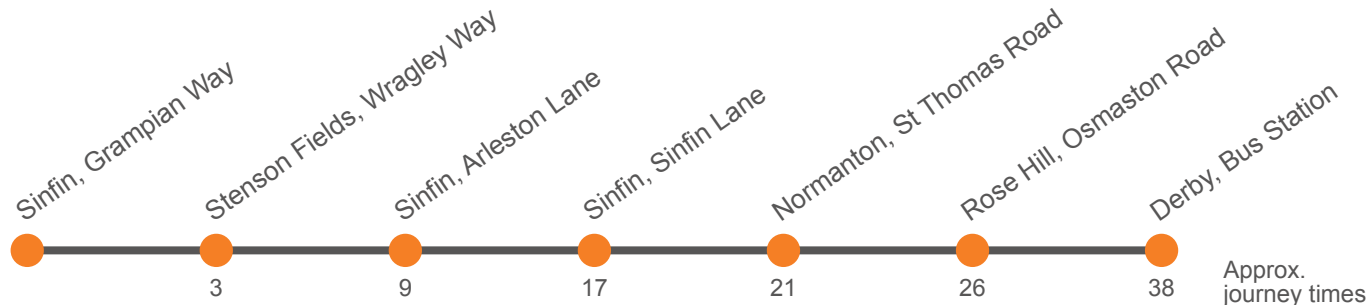

Monday to Friday

Service:	38	38	38	38	38	38	38	38	38	38	38	38	38	38
Sinfin, ASDA Grampian Way	0549	0619	0639	0649	0659	0709	0719	0729	0739	0749	0800	0814	0826	0838
Stenson Fields, Wragley Way	0552	0622	0642	0652	0704	0714	0724	0734	0744	0754	0805	0817	0829	0843
Sinfin, ASDA Arleston Lane	0556	0626	0647	0657	0710	0720	0730	0740	0751	0801	0812	0824	0836	0850
Sinfin Lane, Combustion	0603	0633	0654	0704	0718	0728	0738	0748	0800	0810	0822	0835	0847	0901
Normanton, St Thomas Road	0606	0636	0657	0708	0723	0733	0743	0753	0805	0815	0828	0841	0853	0906
Rose Hill, Osmaston Rd/Ivy Square	0610	0640	0701	0712	0729	0739	0749	0759	0811	0821	0834	0847	0859	0912
Derby Bus Station, Bay 19	0620	0650	0711	0726	0742	0752	0802	0813	0825	0835	0848	0901	0913	0925

Monday to Friday (continued)

Service:	38	38	38	38	38	38	38	38	38	38	38	38	38	38
Sinfin, ASDA Grampian Way	0851	0903	0913	0923	0932	0942	0949	0959	1009	1019	1029	1039	1049	1059
Stenson Fields, Wragley Way	0854	0906	0916	0926	0935	0945	0952	1002	1012	1022	1032	1042	1052	1102
Sinfin, ASDA Arleston Lane	0901	0913	0923	0933	0942	0952	0959	1009	1019	1029	1039	1049	1059	1109
Sinfin Lane, Combustion	0912	0921	0931	0941	0950	1000	1007	1017	1027	1037	1047	1057	1107	1117
Normanton, St Thomas Road	0917	0926	0936	0946	0955	1005	1012	1022	1032	1042	1052	1102	1112	1122
Rose Hill, Osmaston Rd/Ivy Square	0923	0932	0942	0952	1001	1011	1018	1028	1038	1048	1058	1108	1118	1128
Derby Bus Station, Bay 19	0936	0945	0955	1005	1014	1024	1031	1041	1051	1101	1111	1121	1131	1141