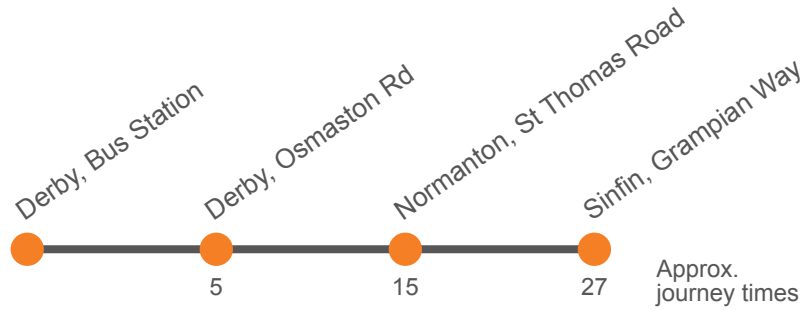

Sunday (continued)

Service:	38	38	38	38	38	38
Derby Bus Station, Bay 19	1830	1930	2030	2130	2230	2330
Derby, Osmaston Road, Stop A6	1834	1934	2034	2134	2234	2334
Normanton, St Thomas Road	1841	1941	2041	2141	2241	2341
Sinfin, ASDA Grampian Way	1852	1952	2052	2152	2252	2352