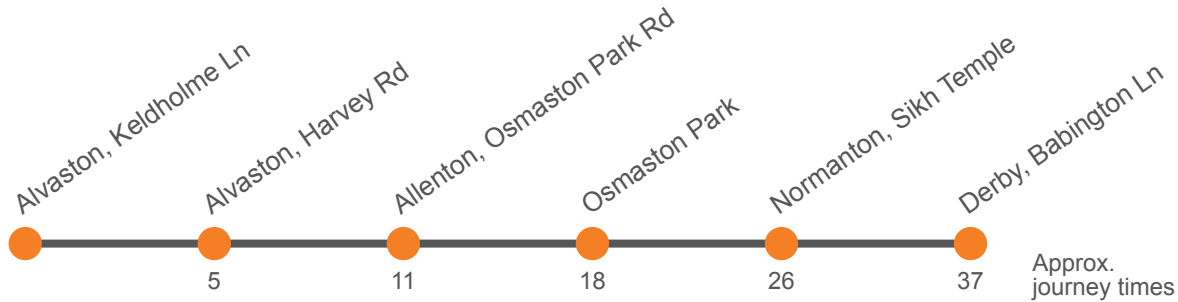

### Sunday

Derby, Babington Lane, Stop A10	0945	Then at these mins past the hour	45 55 03 09 14	until	1645	1745	1845
Normanton, Sikh Temple	0955				1655	1755	1855
Osmaston Park Sainsbury's,	1003				1703	1803	1903
Allenton, The Mitre,	1009				1709	1809	1909
Alvaston, Blue Peter	1014				1714	1814	1914

## Alvaston to Derby via Allenton

Effective from: 18/01/2021

Arriva Derby