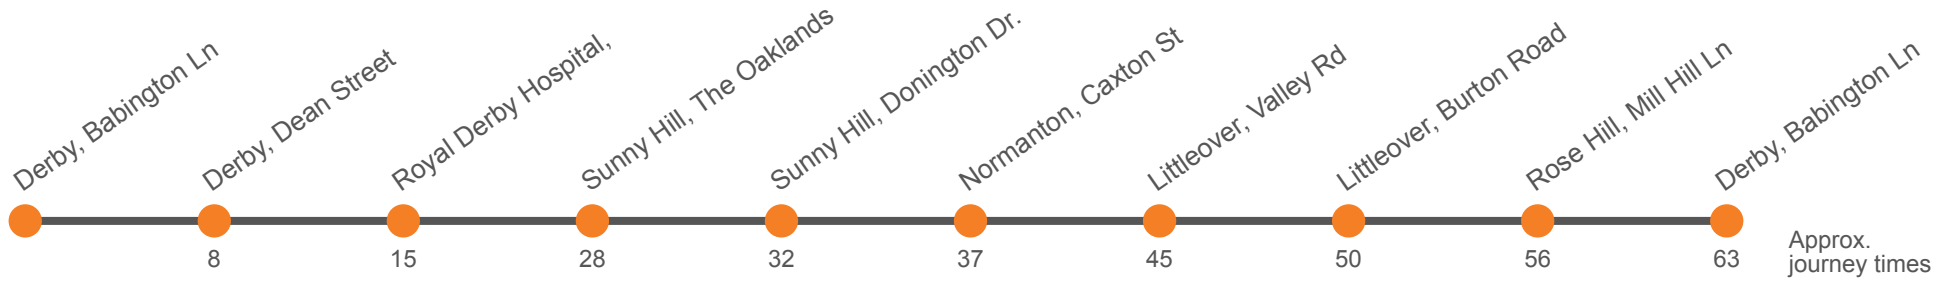

## Derby to Sunnyhill Circular

Effective from: 18/01/2021

Arriva Derby

### Saturday

Derby, Babington Lane, Stop A10	0630	0700	0730		00	30		1730	1800	1900	2000
Derby, Dean Street	0638	0708	0738		08	38		1738	1808	1908	2008
Royal Derby Hospital	0646	0716	0746	Then at these mins past the hour	16	46	until	1746	1816	1915	2015
Sunny Hill, The Oaklands,	0700	0730	0800		30	00		1800	1830	1925	2025
Sunny Hill, Donington Drive,	0704	0734	0804		34	04		1804	1834	1929	2029
Normanton, Caxton Street	0709	0739	0809		39	09		1809	1839	1933	2033
Littleover Valley Road	0717	0747	0817		47	17		1817	1847	1941	2041
Little over, Burton Road Shops	0722	0752	0822		52	22		1822	1852	1945	2045
Rose Hill Mill Hill Lane	0728	0758	0828		58	28		1828	1858	1950	2050
Derby, Babington Lane, Stop A10	0735	0805	0835		05	35		1835	1905	1956	2056

### Sunday

Derby, Babington Lane, Stop A10	0815		15		1715	1815	1915
Derby, Dean Street	0823		23		1723	1823	1923
Royal Derby Hospital	0830	Then at these mins past the hour	30	until	1730	1830	1930
Sunny Hill, The Oaklands,	0840		40		1740	1840	1940
Sunny Hill, Donington Drive,	0844		44		1744	1844	1944
Normanton, Caxton Street	0848		48		1748	1848	1948
Littleover Valley Road	0856		56		1756	1856	1956
Little over, Burton Road Shops	0900		00		1800	1900	2000
Rose Hill Mill Hill Lane	0905		05		1805	1905	2005
Derby, Babington Lane, Stop A10	0911		11		1811	1911	2011