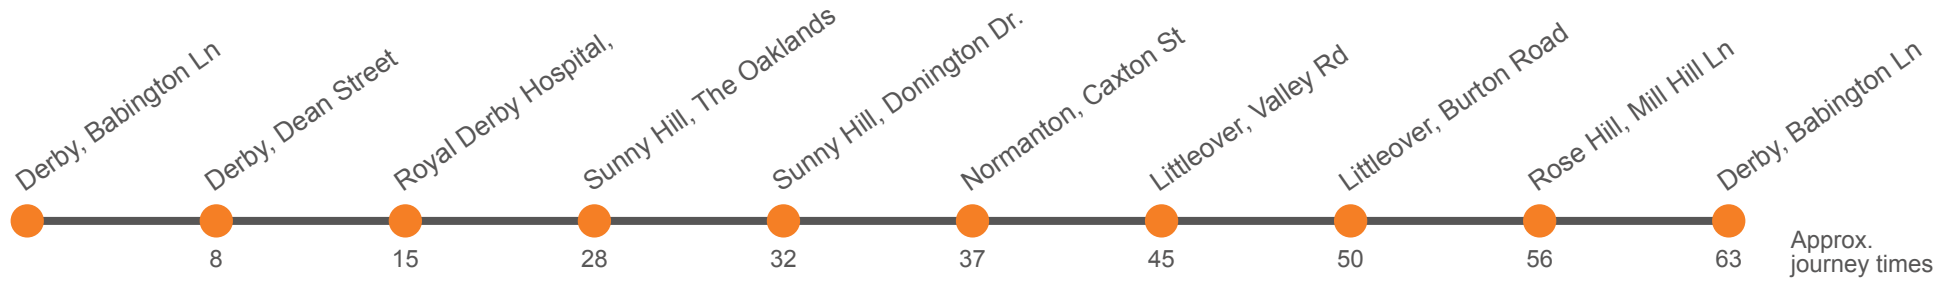

### Saturday

Derby, Babington Lane, Stop A10	0630	0700	0730		00	30		1730	1800	1900	2000
Derby, Dean Street	0638	0708	0738		08	38		1738	1808	1908	2008
Royal Derby Hospital	0646	0716	0746	Then at these mins past the hour	16	46	until	1746	1816	1915	2015
Sunny Hill, The Oaklands,	0700	0730	0800		30	00		1800	1830	1925	2025
Sunny Hill, Donington Drive,	0704	0734	0804		34	04		1804	1834	1929	2029
Normanton, Caxton Street	0709	0739	0809		39	09		1809	1839	1933	2033
Littleover Valley Road	0717	0747	0817		47	17		1817	1847	1941	2041
Little over, Burton Road Shops	0722	0752	0822		52	22		1822	1852	1945	2045
Rose Hill Mill Hill Lane	0728	0758	0828		58	28		1828	1858	1950	2050
Derby, Babington Lane, Stop A10	0735	0805	0835		05	35		1835	1905	1956	2056

### Sunday

Derby, Babington Lane, Stop A10	0815		15		1715	1815	1915
Derby, Dean Street	0823		23		1723	1823	1923
Royal Derby Hospital	0830	Then at these mins past the hour	30	until	1730	1830	1930
Sunny Hill, The Oaklands,	0840		40		1740	1840	1940
Sunny Hill, Donington Drive,	0844		44		1744	1844	1944
Normanton, Caxton Street	0848		48		1748	1848	1948
Littleover Valley Road	0856		56		1756	1856	1956
Little over, Burton Road Shops	0900		00		1800	1900	2000
Rose Hill Mill Hill Lane	0905		05		1805	1905	2005
Derby, Babington Lane, Stop A10	0911		11		1811	1911	2011