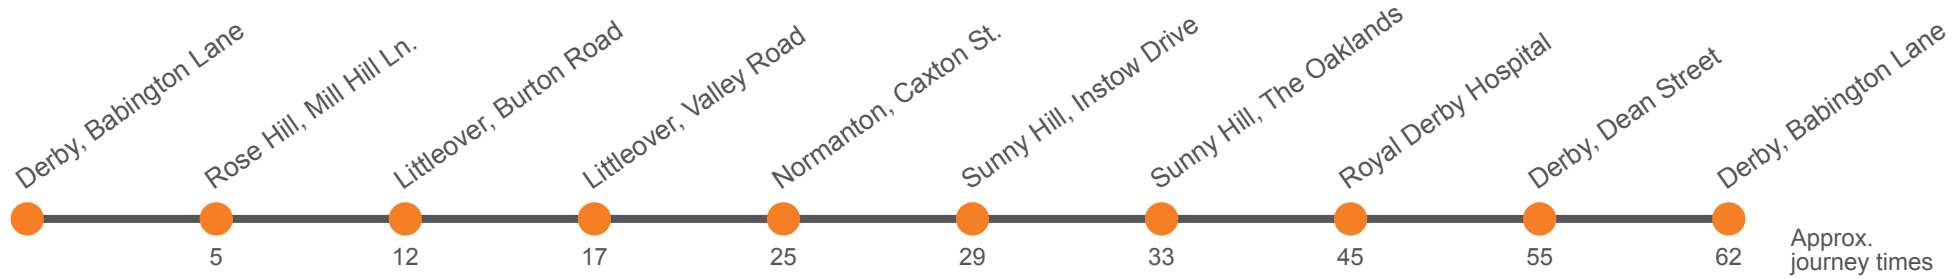

Sch Derbyshire Schooldays Only

Monday to Friday (continued)

Derby, Babington Lane, Stop A10	1530	1550	1610	1630	1650	1710	1730	1750	1830
Rose Hill Mill Hill Lane	1536	1556	1616	1636	1656	1717	1736	1756	1836
Littleover, Burton Road Shops	1543	1603	1623	1643	1703	1725	1743	1803	1843
Littleover, Valley Rd	1548	1608	1628	1648	1709	1731	1748	1808	1848
Normanton, Village Street									
Normanton, Caxton Street	1556	1616	1636	1656	1719	1741	1756	1816	1856
Sunnyhill, Instow Drive	1601	1621	1641	1701	1725	1747	1801	1821	1901
Sunny Hill, The Oaklands	1605	1625	1645	1705	1730	1752	1805	1825	1905
Royal Derby Hospital	1617	1637	1657	1719	1744	1805	1817	1837	1917
Derby, Dean Street	1627	1647	1707	1729	1754	1815	1827	1847	1927
Derby, Babington Lane, Stop A10	1635	1655	1715	1739	1802	1823	1835	1855	1935

Sunday

Derby, Babington Lane, Stop A10	0845		45		1545	1645	1745
Rose Hill Mill Hill Lane	0850		50		1550	1650	1750
Littleover, Burton Road Shops	0855	Then at these mins past the hour	55	until	1555	1655	1755
Littleover, Valley Rd	0859		59		1559	1659	1759
Normanton, Caxton Street	0907		07		1607	1707	1807
Sunnyhill, Instow Drive	0911		11		1611	1711	1811
Sunny Hill, The Oaklands	0914		14		1614	1714	1814
Royal Derby Hospital	0926		26		1626	1726	1826
Derby, Dean Street	0934		34		1634	1734	1834
Derby, Babington Lane, Stop A10	0941		41		1641	1741	1841