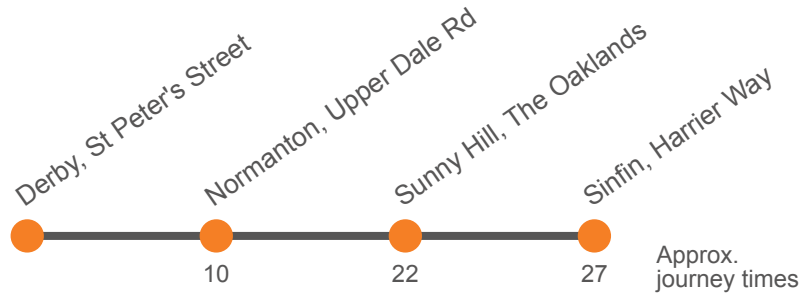

Saturday (continued)

Derby, St Peter's St, Stop A1	1825
Normanton, Sikh Temple	1835
Sunny Hill, The Oaklands,	1847
Sinfin, Harrier Way	1852

Sunday

Derby, St Peter's St, Stop A1	0922	1022	1052	Then at these mins past the hour	22	52	until	1622	1652	1722	1752
Normanton, Sikh Temple	0934	1034	1104		34	04		1634	1704	1734	1804
Sunny Hill, The Oaklands,	0944	1044	1114		44	14		1644	1714	1744	1814
Sinfin, Harrier Way	0949	1049	1119		49	19		1649	1719	1749	1819