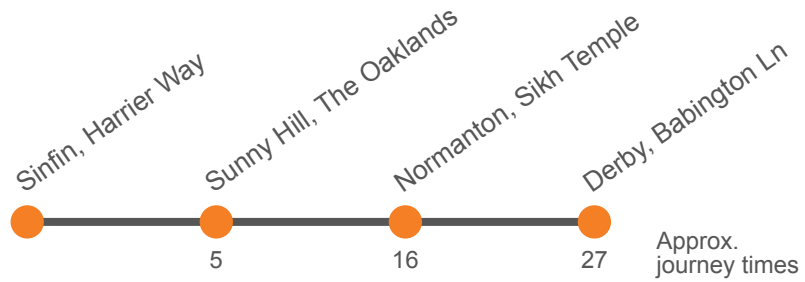

Saturday (continued)

Sinfin, Harrier Way	1712	1752
Sunny Hill, The Oaklands	1717	1757
Normanton, Sikh Temple	1729	1809
Derby, Babington Lane, Stop A10	1740	1820

Sunday

Sinfin, Harrier Way	0849	0919	0949	Then at these mins past the hour	19 49	until	1649	1719	1749	1819
Sunny Hill, The Oaklands	0854	0924	0954		24 54		1654	1724	1754	1824
Normanton, Sikh Temple	0904	0934	1004		34 04		1704	1734	1804	1834
Derby, Babington Lane, Stop A10	0915	0945	1015		45 15		1715	1745	1815	1845