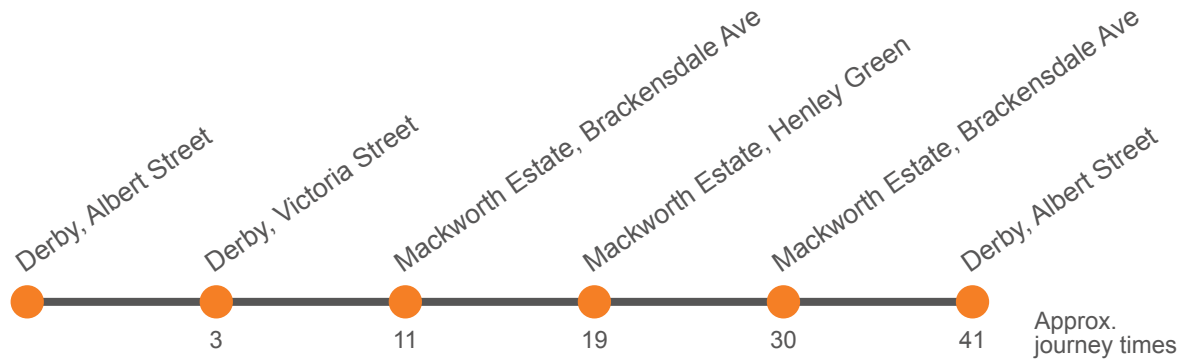

Saturday (continued)

Derby, Albert Street, Stop B2	1904	2004	2104	2204
Derby, Victoria Street, Stop B7	1907	2007	2107	2207
Mackworth Estate, Brackensdale Ave	1915	2015	2115	2215
Mackworth Estate, Henley Green	1922	2022	2122	2222
Mackworth Estate, Brackensdale Ave	1932	2032	2132	2232
Derby, Albert Street, Stop B2	1942	2042	2142	2242

Sunday

Derby, Albert Street, Stop B2	0834	Then at these mins past the hour	34 38 46 57 04 14	until	1534	1634	1734
Derby, Victoria Street, Stop B7	0838				1538	1638	1738
Mackworth Estate, Brackensdale Ave	0846				1546	1646	1746
Mackworth Estate, Henley Green	0857				1557	1657	1757
Mackworth Estate, Brackensdale Ave	0904				1604	1704	1804
Derby, Albert Street, Stop B2	0914				1614	1714	1814