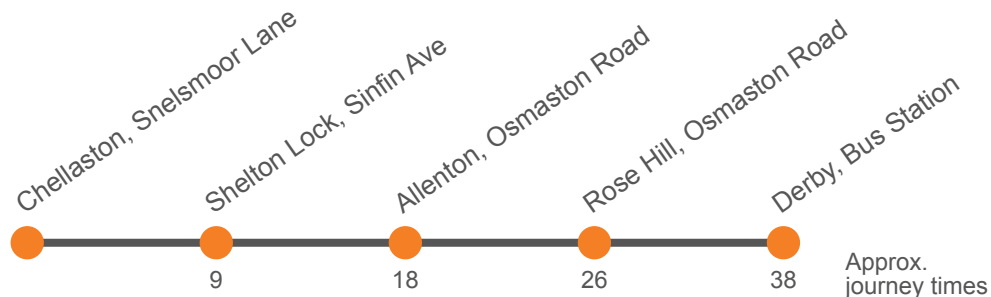

Monday to Friday (continued)

Service:	2B	2A	2C	2	2B	2A	2C	2	2B	2A	2C	2	2B	2A
Swadlincote, Bus Station, Stop 5	...	...	...	0755	...	...	...	...	...	...	...	0855	...	...
Hartsholme, Brookdale Road	...	...	...	0806	...	...	...	...	...	...	...	0906	...	...
Ticknall, Church Lane	...	...	...	0817	...	...	...	...	...	...	...	0917	...	...
King's Newton, Pack Horse Inn	...	...	...	0827	...	...	...	...	...	...	...	0927	...	...
Melbourne, Potter Street	...	...	...	...	...	...	...	...	...	...	...	...	...	...
Melbourne, Market Place	...	...	...	0833	...	...	...	...	...	...	...	0933	...	...
Chellaston, School	...	...	...	0848	...	...	...	...	...	...	...	0948	...	...
Chellaston, Snelsmoor Lane	...	...	...	...	...	0907	...	...	...	...	...	...	...	1007
Chellaston, Infinity Park Way	0825	...	...	...	...	...	...	...	0925	...	...	...	...	...
Chellaston, School	0828	...	0850	...	...	...	0920	...	0928	...	0950	...	...	...
High Street, Derby Road	...	...	...	...	...	...	...	0922	...	...	...	...	...	...
Chellaston, Junior School	...	...	...	...	0902	...	...	...	...	...	...	...	...	1002
Chellaston, Maple Drive	0833	...	...	0853	0903	...	...	0923	0933	...	...	0953	1003	...
Shelton Lock, Sinfin Avenue	...	0846	...	...	...	0916	...	...	...	0946	...	...	...	1016
Allenton, Osmaston Road	0845	0855	0902	0905	0915	0925	0932	0935	0945	0955	1002	1005	1015	1025
Rose Hill, Osmaston Road	0853	0903	0910	0913	0923	0933	0940	0943	0953	1003	1010	1013	1023	1033
Derby, Morledge, Stop C1	0905	0915	0922	0925	0935	0945	0952	0955	1005	1015	1022	1025	1035	1045