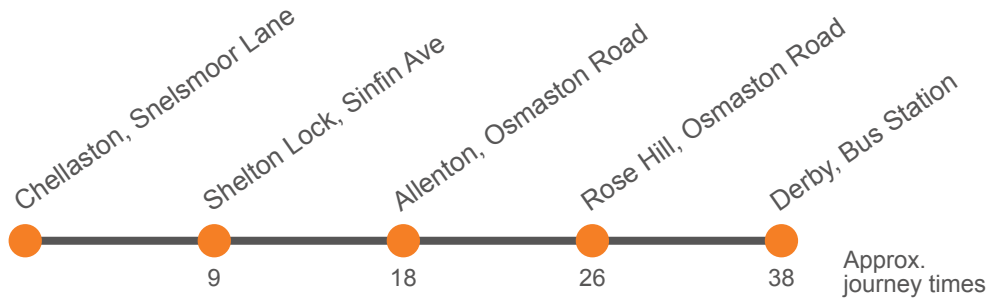

Saturday

Service:	2A	2B	2	2A	2B	2	2A	2C	2B	2C	2	2A	2C	2B
Swadlincote, Bus Station, Stop 5	...	...	...	...	...	0655	...	...	...	...	0755	...	...	...
Hartsholme, Brookdale Road	...	...	...	...	...	0706	...	...	...	...	0806	...	...	...
Ticknall, Church Lane	...	...	...	...	...	0717	...	...	...	...	0817	...	...	...
King's Newton, Pack Horse Inn	...	...	...	...	...	0727	...	...	...	...	0827	...	...	...
Melbourne, Potter Street	...	...	0636	...	...	...	...	...	...	...	...	...	...	...
Melbourne, Market Place	...	...	0641	...	...	0733	...	...	...	...	0833	...	...	...
Chellaston, School	...	...	0656	...	...	0748	...	...	...	...	0848	...	...	...
Chellaston, Snelsmoor Lane	0607	...	...	0707	...	...	0807	...	...	...	...	0907	...	...
Chellaston, Infinity Park Way	...	0625	...	...	0725	...	...	...	0825	...	...	...	...	0925
Chellaston, School	...	0628	...	...	0728	...	...	0820	0828	0850	...	...	0920	0928
Chellaston, Junior School	...	0632	...	...	0732	...	...	...	0832	...	...	...	...	0932
Chellaston, Maple Drive	...	0633	...	...	0733	0753	...	...	0833	...	0853	...	...	0933
Shelton Lock, Sinfin Avenue	0616	...	...	0716	...	...	0816	...	...	...	...	0916	...	...
Allenton, Osmaston Road	0625	0645	0706	0725	0745	0805	0825	0832	0845	0902	0905	0925	0932	0945
Rose Hill, Osmaston Road	0633	0653	0715	0733	0753	0813	0833	0840	0853	0910	0913	0933	0940	0953
Derby, Morledge, Stop C1	0645	0705	0725	0745	0805	0825	0845	0852	0905	0922	0925	0945	0952	1005