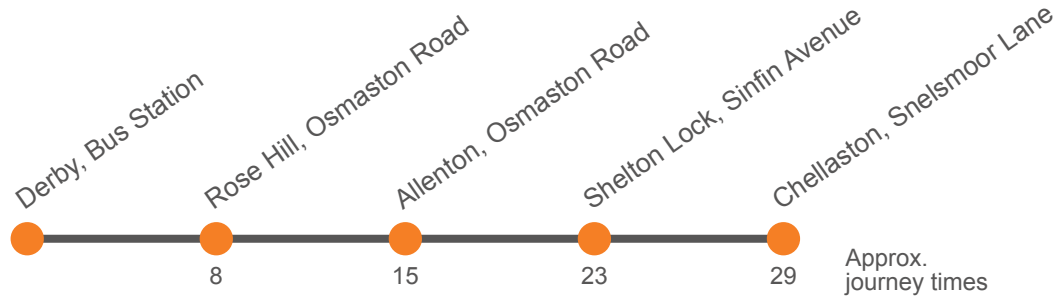

Then at these mins past the hour

until

Saturday (continued)

Service:	2C	2B	2	2A	2B	2	2B	2	2B	2B	2B
Derby, Bus Station, Bay 18	1649	1650	1710	1730	1750	1810	1830	1850	1910	2040	2210
Rose Hill, Osmaston Road	1658	1659	1719	1739	1759	1819	1838	1858	1918	2048	2218
Allenton, Osmaston Road	1705	1706	1726	1746	1806	1826	1845	1905	1925	2055	2225
Shelton Lock, Simfin Avenue				1753			1852		1932	2102	2232
Chellaston, Grafham Close			1736			1836					
Chellaston School			1743			1843		1913			
Barrow Upon Trent, School								1923			
King's Newton, Pack Horse Inn			1758			1853		1928			
Melbourne, Market Place			1804			1858		...			
Ticknall, Main Street			1813			1906		...			
Hartsholme, Brookdale Road			1826			1916		...			
Swadlincote, Bus Station, Stop 5			1840			1927		...			
Chellaston, Parkway		1718	...		1818	...	1859	...	1939	2109	2239
Chellaston, Infinity Park Way		1725	...		1825	...	1906	...	1946	2116	2246
Chellaston, School	1715			
Chellaston, Snelsmoor Lane	1800	1915	...	1955	2125	2255