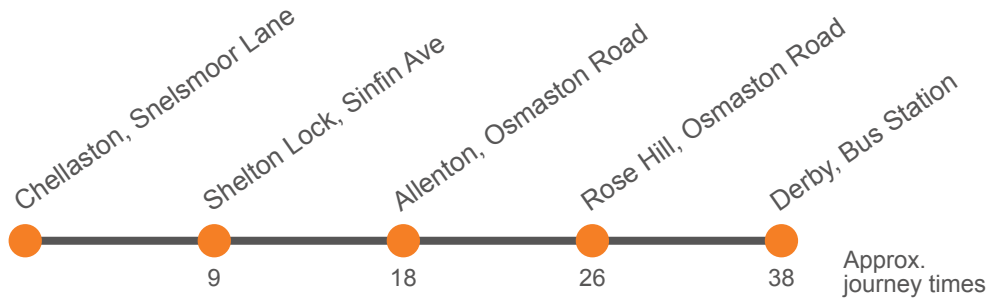

Monday to Friday (continued)

Service:	2C	2B	2C	2	2A	2C	2B	2C	2	2A	2C	2B	2	2A
Swadlincote, Bus Station, Stop 5	...	...	...	1455	...	...	...	...	1555	...	...	...	1655	...
Hartsholme, Brookdale Road	...	...	...	1506	...	...	...	...	1606	...	...	...	1706	...
Ticknall, Church Lane	...	...	...	1517	...	...	...	...	1617	...	...	...	1717	...
King's Newton, Pack Horse Inn	...	...	...	1527	...	...	...	...	1627	...	...	...	1727	...
Melbourne, Potter Street	...	...	...	...	...	...	...	...	...	...	...	...	...	...
Melbourne, Market Place	...	...	...	1533	...	...	...	...	1633	...	...	...	1733	...
Chellaston, School	...	...	...	1548	...	...	...	...	1648	...	...	...	1748	...
Chellaston, Snelsmoor Lane	...	...	...	...	1607	...	...	...	...	1707	...	...	...	1807
Chellaston, Infinity Park Way	...	1525	...	...	...	...	1625	...	...	...	...	1725	...	...
Chellaston, School	1520	1528	1550	...	...	1620	1628	1650	...	...	1720	1728	...	...
High Street, Derby Road	...	...	...	...	...	...	...	...	...	...	...	...	...	...
Chellaston, Junior School	...	...	...	...	...	...	...	...	...	...	...	...	...	...
Chellaston, Maple Drive	...	1533	...	1553	...	...	1633	...	1653	...	...	1733	1753	...
Shelton Lock, Sinfin Avenue	...	...	...	...	1616	...	...	...	...	1716	...	...	...	1816
Allenton, Osmaston Road	1532	1545	1602	1605	1625	1632	1645	1702	1705	1725	1732	1745	1805	1825
Rose Hill, Osmaston Road	1540	1553	1610	1625	1633	1640	1653	1710	1713	1733	1740	1753	1813	1833
Derby, Morledge, Stop C1	1552	1605	1622	1632	1645	1652	1705	1722	1725	1745	1752	1805	1825	1845