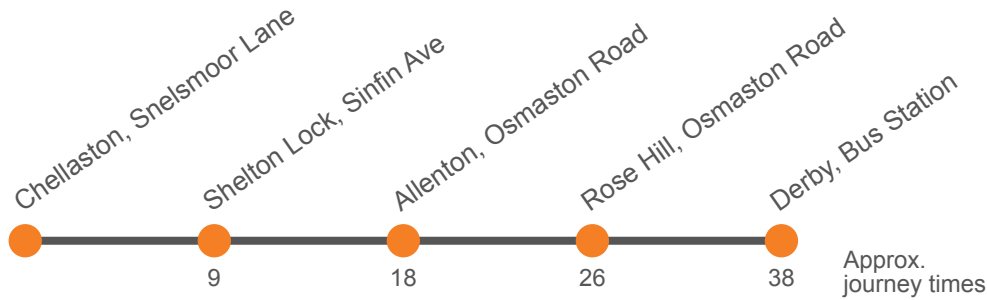

Saturday (continued)

Service:	2B	2	2A	2B	2	2	2A	2A
Swadlincote, Bus Station, Stop 5	...	1655	...	...	1755	1840	...	...
Hartsholme, Brookdale Road	...	1706	...	...	1806	1851	...	...
Ticknall, Church Lane	...	1717	...	...	1817	1902	...	...
King's Newton, Pack Horse Inn	...	1727	...	...	1827	1912	...	...
Melbourne, Potter Street	...		...	...			...	...
Melbourne, Market Place	...	1733	...	...	1833	1918	...	...
Chellaston, School	...	1748	...	...	1848	1933	...	...
Chellaston, Snelsmoor Lane	...		1807	...			1957	2127
Chellaston, Infinity Park Way	1725			1825				
Chellaston, School	1728			1828				
Chellaston, Junior School	1732			1832				
Chellaston, Maple Drive	1733	1753		1833	1858			
Shelton Lock, Sinfin Avenue			1816				2006	2136
Allenton, Osmaston Road	1745	1805	1825	1845	1905	1940	2015	2145
Rose Hill, Osmaston Road	1753	1813	1833	1853	1913	...	2023	2153
Derby, Morledge, Stop C1	1805	1825	1845	1905	1925	...	2035	2205