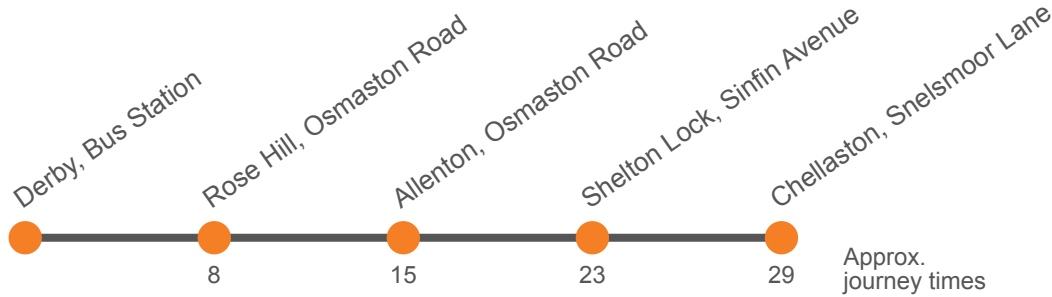

Monday to Friday (continued)

Service:	2C	2A	2C	2B		2	2C	2A	2C	2B		2	2C	2A	2C	2B	2
Derby, Bus Station, Bay 18	0919	0930	0949	0950		10	19	30	49	50		1210	1219	1230	1249	1250	1310
Rose Hill, Osmaston Road	0928	0939	0958	0959		19	28	39	58	59		1219	1228	1239	1258	1259	1319
Allenton, Osmaston Road	0935	0946	1005	1006		26	35	46	05	06		1226	1235	1246	1305	1306	1326
Shelton Lock, Simfin Avenue		0953						53						1253			
Chellaston, Grafham Close						36						1236					1336
Chellaston School						43						1243					1343
Barrow Upon Trent, School																	
King's Newton, Pack Horse Inn						58						1258					1358
Melbourne, Potter Street																	
Melbourne, Market Place						04						1304					1404
Ticknall, Main Street						13						1313					1413
Hartsholme, Brookdale Road						26						1326					1426
Swadlincote, Bus Station, Stop 5						40						1340					1440
Chellaston, Parkway				1018		...				18		...				1318	...
Chellaston, Infinity Park Way				1025		...				25		...				1325	...
Chellaston, School	0945		1015	...		...	45		15	...		...	1245		1315	...	...
Chellaston, Snelsmoor Lane	...	1000	...	...		...	...	00	...	...		...	...	1300	...	...	...

Then at these mins past the hour

until