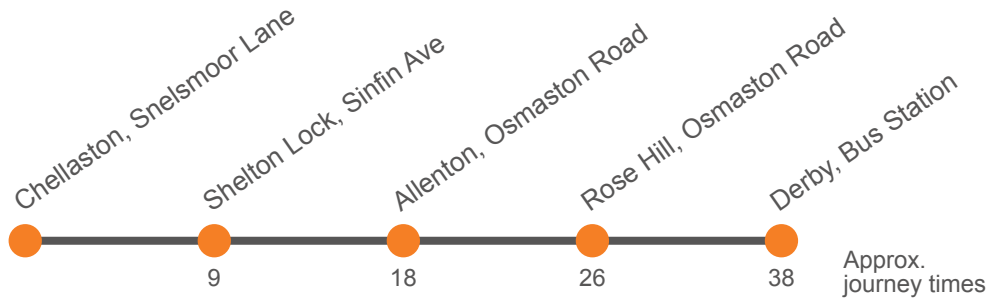

Saturday (continued)

Service:	2C	2		2A	2C	2B	2C	2		2	2A	2C	2B	2C	2	2A	2C		
Swadlincote, Bus Station, Stop 5	...	0855		...	...	...	...	55		1455	...	...	...	...	1555	...	...		
Hartsholme, Brookdale Road	...	0906		...	...	...	...	06		1506	...	...	...	...	1606	...	...		
Ticknall, Church Lane	...	0917		...	...	...	...	17		1517	...	...	...	...	1617	...	...		
King's Newton, Pack Horse Inn	...	0927		...	...	...	...	27		1527	...	...	...	...	1627	...	...		
Melbourne, Potter Street	...			...	...	...	...				...	...	...	...		...	...		
Melbourne, Market Place	...	0933	Then at these mins past the hour	...	...	...	...	33	until	1533	...	...	...	...	1633	...	...		
Chellaston, School	...	0948		...	...	...	...	48		1548	...	...	...	...	...	1648	...	...	
Chellaston, Snelsmoor Lane	...			07	...	...	...				1607	...	...	...	...		1707	...	
Chellaston, Infinity Park Way	...				...	25	...					...	1625	...	...			...	
Chellaston, School	0950				20	28	50					1620	1628	1650				1720	
Chellaston, Junior School						32							1632						
Chellaston, Maple Drive		0953				33	53				1553		1633			1653			
Shelton Lock, Sinfin Avenue					16							1616					1716		
Allenton, Osmaston Road	1002	1005			25	32	45	02		05		1605	1625	1632	1645	1702	1705	1725	1732
Rose Hill, Osmaston Road	1010	1013			33	40	53	10		13		1613	1633	1640	1653	1710	1713	1733	1740
Derby, Morledge, Stop C1	1022	1025		45	52	05	22	25		1625	1645	1652	1705	1722	1725	1745	1752