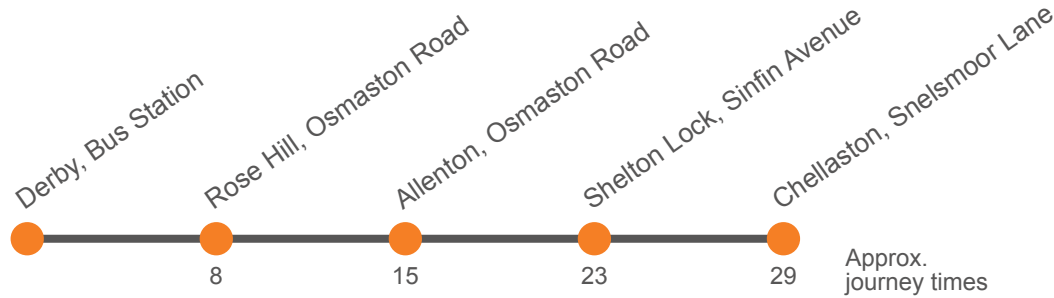

Saturday

Service:	2	2B	2	2A	2C	2B	2	2C	2A	2C	2B	2	2C	2A
Derby, Bus Station, Bay 18	0610	0650	0710	0730	0749	0750	0810	0819	0830	0849	0850	0910	0919	0930
Rose Hill, Osmaston Road	0619	0659	0719	0739	0758	0759	0819	0828	0839	0858	0859	0919	0928	0939
Allenton, Osmaston Road	0626	0706	0726	0746	0805	0806	0826	0835	0846	0905	0906	0926	0935	0946
Shelton Lock, Simfin Avenue				0753					0853					0953
Chellaston, Grafham Close	0636		0736				0836					0936		
Chellaston School	0643		0743				0843					0943		
Barrow Upon Trent, School														
King's Newton, Pack Horse Inn	0658		0758				0858					0958		
Melbourne, Market Place	0704		0804				0904					1004		
Ticknall, Main Street	0713		0813				0913					1013		
Hartsholme, Brookdale Road	0726		0826				0926					1026		
Swadlincote, Bus Station, Stop 5	0740		0840				0940					1040		
Chellaston, Parkway	...	0718	...			0818	...				0918	...		
Chellaston, Infinity Park Way	...	0725	...			0825	...				0925	...		
Chellaston, School	...	...	...		0815	...	...	0845		0915	...	...	0945	
Chellaston, Snelsmoor Lane	...	...	...	0800	...	...	...	...	0900	...	...	...	...	1000