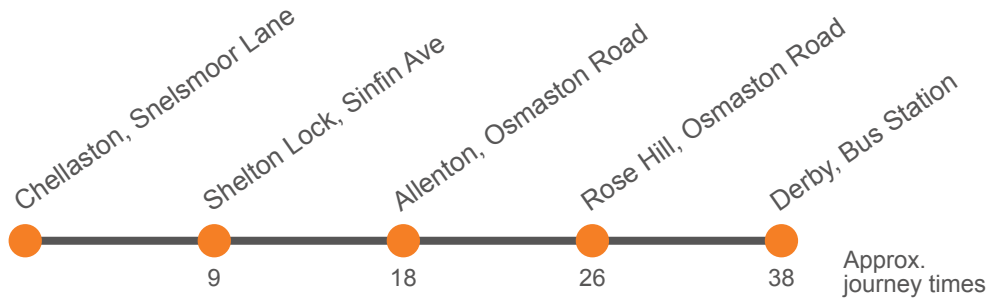

Then at these mins past the hour

until

Saturday (continued)

Service:	2C	2B	2	2A	2B	2	2B	2	2B	2B	2B
Derby, Bus Station, Bay 18	1649	1650	1710	1730	1750	1810	1830	1850	1910	2040	2210
Rose Hill, Osmaston Road	1658	1659	1719	1739	1759	1819	1838	1858	1918	2048	2218
Allenton, Osmaston Road	1705	1706	1726	1746	1806	1826	1845	1905	1925	2055	2225
Shelton Lock, Simfin Avenue				1753			1852		1932	2102	2232
Chellaston, Grafham Close			1736			1836					
Chellaston School			1743			1843		1913			
Barrow Upon Trent, School								1923			
King's Newton, Pack Horse Inn			1758			1853		1928			
Melbourne, Market Place			1804			1858		...			
Ticknall, Main Street			1813			1906		...			
Hartsholme, Brookdale Road			1826			1916		...			
Swadlincote, Bus Station, Stop 5			1840			1927		...			
Chellaston, Parkway		1718	...		1818	...	1859	...	1939	2109	2239
Chellaston, Infinity Park Way		1725	...		1825	...	1906	...	1946	2116	2246
Chellaston, School	1715			
Chellaston, Snelsmoor Lane	1800	1915	...	1955	2125	2255

Sunday

Service:	2B	2	2B	2		2B	2		2B	2	2B	2
Derby, Bus Station, Bay 18	0920	0950		20	50		1720	1750	1820	1850
Rose Hill, Osmaston Road	0928	0958		28	58		1728	1758	1828	1857
Allenton, Osmaston Road	...	0905	0935	1005		35	05		1735	1805	1835	1903
Shelton Lock, Simfin Avenue	...		0942			42			1742		1842	
Chellaston School	...	0913		1013	Then		13			1813		1911
King's Newton, Pack Horse Inn	...	0923		1023	at		23			1823		1921
Melbourne, Market Place	...	0928		1028	these		28	until		1828		1926
Ticknall, Main Street	...	0936		1036	mins		36			1836		...
Hartsholme, Brookdale Road	...	0947		1047	past		47			1847		...
Swadlincote, Bus Station, Stop 5	...	0958		1058	the		58			1858		...
Chellaston, Parkway	0850	...	0950	...	hour		50	...	1750	...	1850	...
Chellaston, Infinity Park Way	0858	...	0958	...			58	...	1758	...	1858	...
Chellaston, Snelsmoor Lane	0907	...	1007	...			07	...	1807	...	1907	...