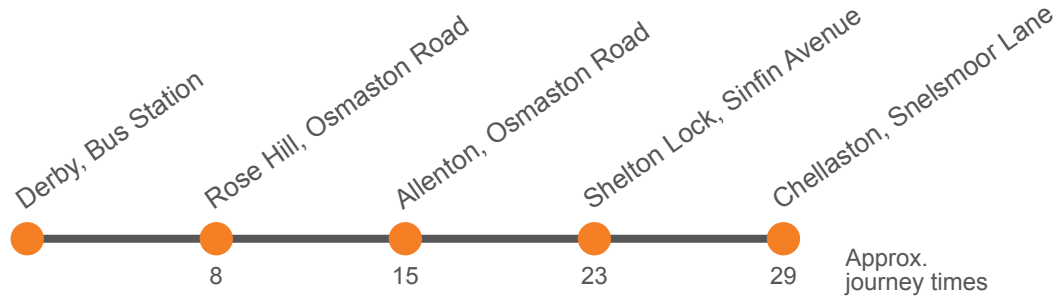

Saturday (continued)

Service:	2C	2B	2	2C	2A	2C	2B	2	2C	2A	2C	2B	2	2C	2A
Derby, Bus Station, Bay 18	0949	0950	10	19	30	49	50	1510	1519	1530	1549	1550	1610	1619	1630
Rose Hill, Osmaston Road	0958	0959	19	28	39	58	59	1519	1528	1539	1558	1559	1619	1628	1639
Allenton, Osmaston Road	1005	1006	26	35	46	05	06	1526	1535	1546	1605	1606	1626	1635	1646
Shelton Lock, Simfin Avenue					53					1553					1653
Chellaston, Grafham Close			36					1536					1636		
Chellaston School			43					1543					1643		
Barrow Upon Trent, School															
King's Newton, Pack Horse Inn			58					1558					1658		
Melbourne, Market Place			04					1604					1704		
Ticknall, Main Street			13					1613					1713		
Hartsholme, Brookdale Road			26					1626					1726		
Swadlincote, Bus Station, Stop 5			40					1640					1740		
Chellaston, Parkway		1018	...				18	...				1618	...		
Chellaston, Infinity Park Way		1025	...				25	...				1625	...		
Chellaston, School	1015	45		15	1545		1615	1645	
Chellaston, Snelsmoor Lane	00	1600	1700

Then at these mins past the hour

until

Saturday (continued)

Service:	2C	2B	2	2A	2B	2	2B	2	2B	2B	2B
Derby, Bus Station, Bay 18	1649	1650	1710	1730	1750	1810	1830	1850	1910	2040	2210
Rose Hill, Osmaston Road	1658	1659	1719	1739	1759	1819	1838	1858	1918	2048	2218
Allenton, Osmaston Road	1705	1706	1726	1746	1806	1826	1845	1905	1925	2055	2225
Shelton Lock, Simfin Avenue				1753			1852		1932	2102	2232
Chellaston, Grafham Close			1736			1836					
Chellaston School			1743			1843		1913			
Barrow Upon Trent, School								1923			
King's Newton, Pack Horse Inn			1758			1853		1928			
Melbourne, Market Place			1804			1858		...			
Ticknall, Main Street			1813			1906		...			
Hartsholme, Brookdale Road			1826			1916		...			
Swadlincote, Bus Station, Stop 5			1840			1927		...			
Chellaston, Parkway		1718	...		1818	...	1859	...	1939	2109	2239
Chellaston, Infinity Park Way		1725	...		1825	...	1906	...	1946	2116	2246
Chellaston, School	1715			
Chellaston, Snelsmoor Lane	1800	1915	...	1955	2125	2255