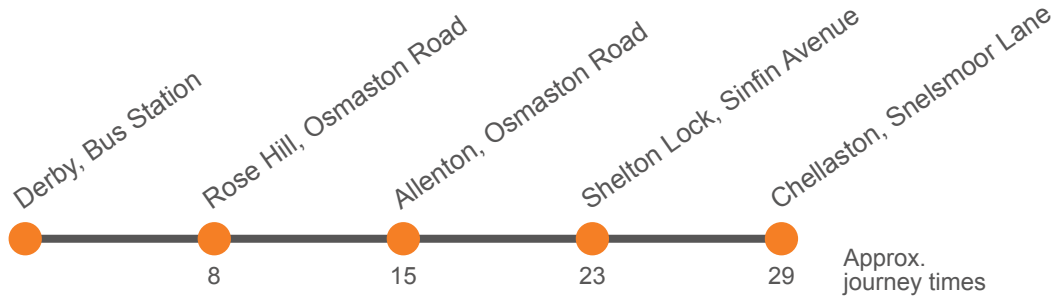

Then at these mins past the hour

until

Monday to Friday (continued)

Service:	2C	2A	2C	2B	2A	2	2C	2B	2A	2	2C	2B	2A	2
Derby, Bus Station, Bay 18	1319	1330	1349	1350	1400	1410	1419	1420	1430	1440	1449	1450	1500	1510
Rose Hill, Osmaston Road	1328	1339	1358	1359	1409	1419	1428	1429	1439	1449	1458	1459	1509	1519
Allenton, Osmaston Road	1335	1346	1405	1406	1416	1426	1435	1436	1446	1456	1505	1506	1516	1526
Shelton Lock, Simfin Avenue		1353			1423				1453				1523	
Chellaston, Grafham Close						1436				1506				1536
Chellaston School						1443				1507				1543
Barrow Upon Trent, School										...				
King's Newton, Pack Horse Inn						1458				...				1558
Melbourne, Potter Street										...				
Melbourne, Market Place						1504				...				1604
Ticknall, Main Street						1513				...				1613
Hartsholme, Brookdale Road						1526				...				1626
Swadlincote, Bus Station, Stop 5						1540				...				1640
Chellaston, Parkway				1418		...		1448		...		1518		...
Chellaston, Infinity Park Way				1425		...		1455		...		1525		...
Chellaston, School	1345		1415	1445	1515
Chellaston, Snelsmoor Lane	...	1400	1430	1500	1530	...