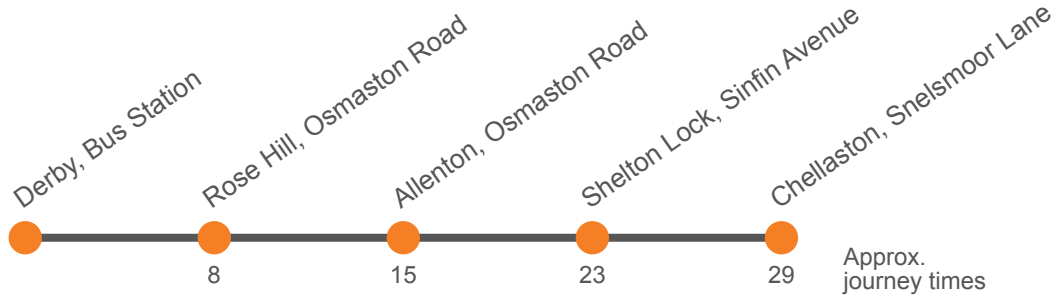

Saturday (continued)

Service:	2C	2B	2	2C	2A	2C	2B	2	2C	2A	2C	2B	2	2C	2A
Derby, Bus Station, Bay 18	0949	0950	10	19	30	49	50	1510	1519	1530	1549	1550	1610	1619	1630
Rose Hill, Osmaston Road	0958	0959	19	28	39	58	59	1519	1528	1539	1558	1559	1619	1628	1639
Allenton, Osmaston Road	1005	1006	26	35	46	05	06	1526	1535	1546	1605	1606	1626	1635	1646
Shelton Lock, Simfin Avenue					53					1553					1653
Chellaston, Grafham Close			36					1536					1636		
Chellaston School			43					1543					1643		
Barrow Upon Trent, School															
King's Newton, Pack Horse Inn			58					1558					1658		
Melbourne, Market Place			04					1604					1704		
Ticknall, Main Street			13					1613					1713		
Hartsholme, Brookdale Road			26					1626					1726		
Swadlincote, Bus Station, Stop 5			40					1640					1740		
Chellaston, Parkway		1018	...				18	...				1618	...		
Chellaston, Infinity Park Way		1025	...				25	...				1625	...		
Chellaston, School	1015	...	...	45		15	...	...	1545		1615	...	...	1645	
Chellaston, Snelsmoor Lane	...	...	...	...	00	...	...	...	...	1600	...	...	...	...	1700

Then at these mins past the hour

until