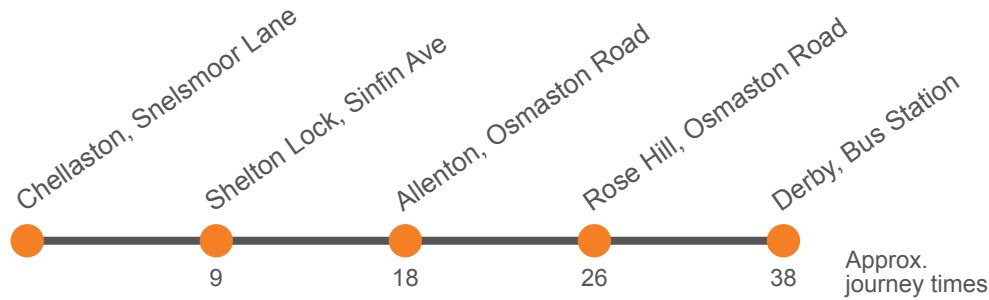

Monday to Friday (continued)

Service:	2C	2B	2	2	2A	2A
Swadlincote, Bus Station, Stop 5	...	...	1755	1840	...	...
Hartsholme, Brookdale Road	...	...	1806	1851	...	...
Ticknall, Church Lane	...	...	1817	1902	...	...
King's Newton, Pack Horse Inn	...	...	1827	1912	...	...
Melbourne, Potter Street	...	...			...	...
Melbourne, Market Place	...	...	1833	1918	...	...
Chellaston, School	...	...	1848	1933	...	...
Chellaston, Snelsmoor Lane	...	...			1957	2127
Chellaston, Infinity Park Way	...	1825				
Chellaston, School	1816	1828				
High Street, Derby Road						
Chellaston, Junior School						
Chellaston, Maple Drive		1833	1858			
Shelton Lock, Sinfin Avenue					2006	2136
Allenton, Osmaston Road	1827	1845	1905	1940	2015	2145
Rose Hill, Osmaston Road	1834	1853	1913	...	2023	2153
Derby, Morledge, Stop C1	1845	1905	1925	...	2035	2205