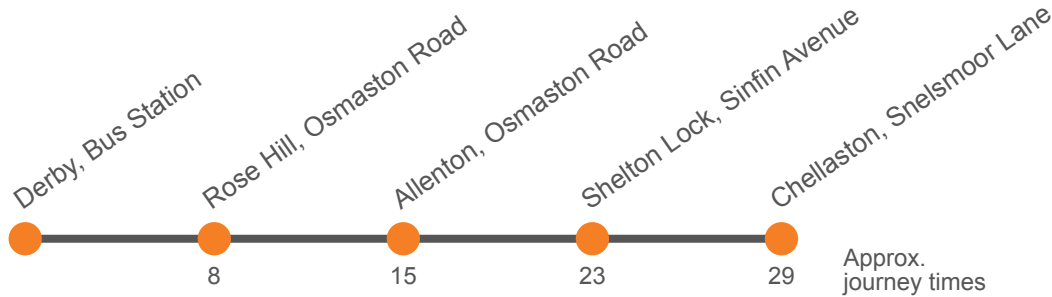

Monday to Friday (continued)

Service:	2A	2	2B	2A	2	2C	2B	2A	2	2B	2	2B	2B	2B
Derby, Bus Station, Bay 18	1700	1710	1720	1730	1740	1749	1750	1800	1810	1830	1850	1910	2040	2210
Rose Hill, Osmaston Road	1709	1719	1729	1739	1749	1758	1759	1809	1819	1838	1858	1918	2048	2218
Allenton, Osmaston Road	1716	1726	1736	1746	1756	1805	1806	1816	1826	1845	1905	1925	2055	2225
Shelton Lock, Simfin Avenue	1723			1753				1823		1852		1932	2102	2232
Chellaston, Grafham Close		1736			1806									
Chellaston School		1743			1813				1836		1913			
Barrow Upon Trent, School											1921			
King's Newton, Pack Horse Inn		1758			1828				1843		1928			
Melbourne, Potter Street									1853		...			
Melbourne, Market Place		1804			1833				1858		...			
Ticknall, Main Street		1813			...				1906		...			
Hartsholme, Brookdale Road		1826			...				1916		...			
Swadlincote, Bus Station, Stop 5		1840			...				1927		...			
Chellaston, Parkway		...	1748		...		1818		...	1859	...	1939	2109	2239
Chellaston, Infinity Park Way		...	1755		...		1825		...	1906	...	1946	2116	2246
Chellaston, School		...	...		...	1815	...		...	...	...			
Chellaston, Snelsmoor Lane	1730	...	...	1800	...	...	...	1830	...	1915	...	1955	2125	2255