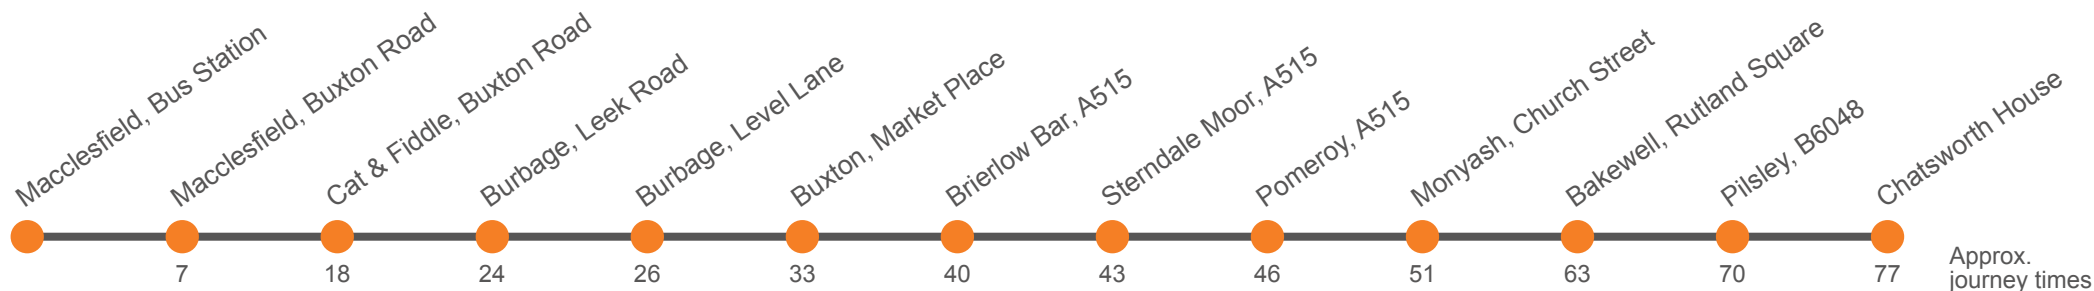

## Chatsworth to Macclesfield via Bakewell & Buxton

Effective from: 02/05/2021

High Peak

### Sunday

Chatsworth House	...	...	1150	...	1615
Pilsley, School	...	...	1155	...	1620
Bakewell, Rutland Square, Stand B	...	...	1205	...	1635
Monyash, Bulls Head	...	...	1217	...	1647
Pomeroy, Duke Of York	...	...	1222	...	1652
Sterndale Moor, Main Road	...	...	1225	...	1655
Brierlow Bar, Bookstore	...	...	1228	...	1658
Buxton, Market Place, Stop A <i>arr</i>	...	...	1235	...	1705
Buxton, Market Place, Stop A <i>dep</i>	0845	0955	1240	1420	1710
Burbage, Level Lane	0852	1002	1247	1427	1717
Burbage, Leek Road	0855	1005	1250	1430	1720
Cat & Fiddle Inn, Buxton New Rd	0901	1011	1256	1436	1726
Macclesfield, Forest Cottage	0910	1020	1305	1445	1735
Macclesfield, Bus Station, Bay 2	0917	1027	1312	1452	1742

## Macclesfield to Chatsworth via Buxton & Bakewell

Effective from: 02/05/2021

High Peak