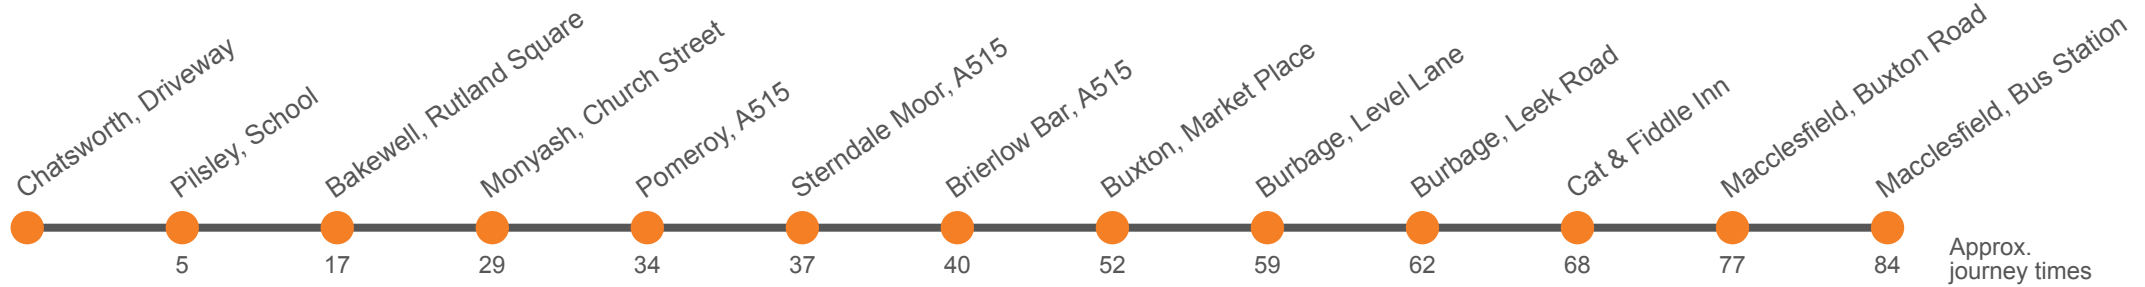

Then at these mins past the hour

58

Chatsworth House to Macclesfield via Bakewell & Buxton

Effective from: 02/05/2021

High Peak

Sunday

Chatsworth House	1150	...	1615
Pilsley, School	1155	...	1620
Bakewell, Rutland Square, Stand C	1205	...	1635
Monyash, Bulls Head	1217	...	1647
Pomeroy, Duke Of York	1222	...	1652
Sterndale Moor, Main Road	1225	...	1655
Brierlow Bar, Bookstore	1228	...	1658
Buxton, Market Place, Stop A	<i>arr</i>	...	1235	...	1705
Buxton, Market Place, Stop A	<i>dep</i>	0845	0955	1240	1420
Burbage, Level Lane	0852	1002	1247	1427	1717
Burbage, Leek Road	0855	1005	1250	1430	1720
Cat & Fiddle Inn, Buxton New Rd	0901	1011	1256	1436	1726
Macclesfield, Forest Cottage	0910	1020	1305	1445	1735
Macclesfield, Bus Station, Bay 2	0917	1027	1312	1452	1742

58

Macclesfield to Chatsworth House via Buxton & Bakewell

Effective from: 02/05/2021

High Peak

Saturday

Macclesfield, Bus Station, Bay 2	0815	0915	1015	1115	1215	1315	1415	1515	1615	1715	1845
Macclesfield, Black Road	0821	0921	1021	1121	1221	1321	1421	1521	1621	1721	1849
Macclesfield, Forest Cottage	0825	0925	1025	1125	1225	1325	1425	1525	1625	1725	1851
Cat & Fiddle, Buxton Road	0836	0936	1036	1136	1236	1336	1436	1536	1636	1736	1900
Burbage, Leek Road	0842	0942	1042	1142	1242	1342	1442	1542	1642	1742	1906
Burbage, Level Lane	0844	0944	1044	1144	1244	1344	1444	1544	1644	1744	1908
Buxton, Market Place, Stop C	0851	0951	1051	1151	1251	1351	1451	1551	1651	1751	1915
Buxton, Sylvan Park	...	0954	...	1154	...	1354	...	1554	1654	1754	1918