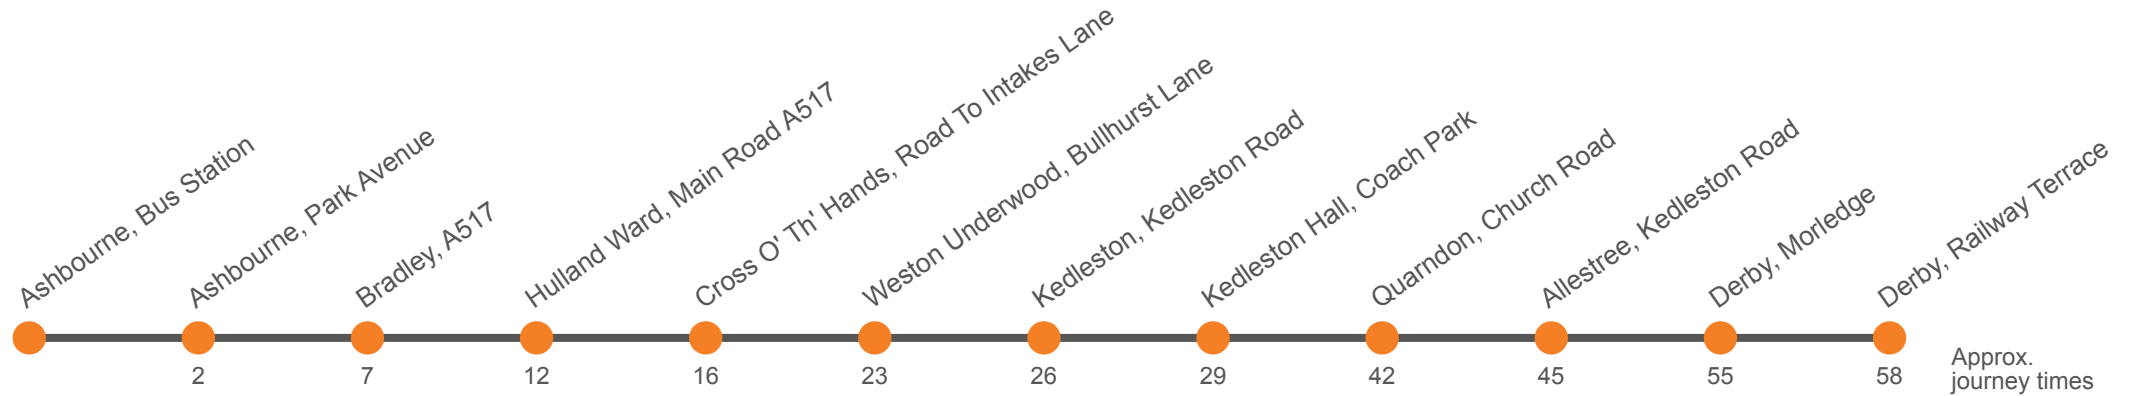

Monday to Friday

Codes	SchA	HolA	SchA	HolA	SchA	HolA
Ashbourne, Queen Elizabeth's School	0855	...	...	1435	...	...
Ashbourne Bus Station, Stand 2	0900	0900	1100	1440	1440	1630
Ashbourne, Dovedale Avenue	0902	0902	1102	1442	1442	1632
Bradley, Smithy	0907	0907	1107	1447	1447	1637
Hulland Ward, Nags Head	0912	0912	1112	1452	1452	1642
Cross O' Th' Hands, Ashbourne Road	0916	0916	1116	1456	1456	1646
Weston Underwood, Bullhurst Lane	0923	0923	1123	1503	1503	1653
Kedleston, The Smithy	0926	0926	1126	1506	1506	1656
Quarndon, St Pauls Church	0934	0934	1134	1514	1514	1704
Allestree, Kedleston Road	0937	0937	1137	1517	1517	1707
Derby, Morledge, Stop C8	0947	0947	1147	1527	1527	1717
Derby Railway Station, Stop S1	0950	0950	1150	1530	1530	1720

HolA Ashbourne School Holidays
SchA Ashbourne Schooldays