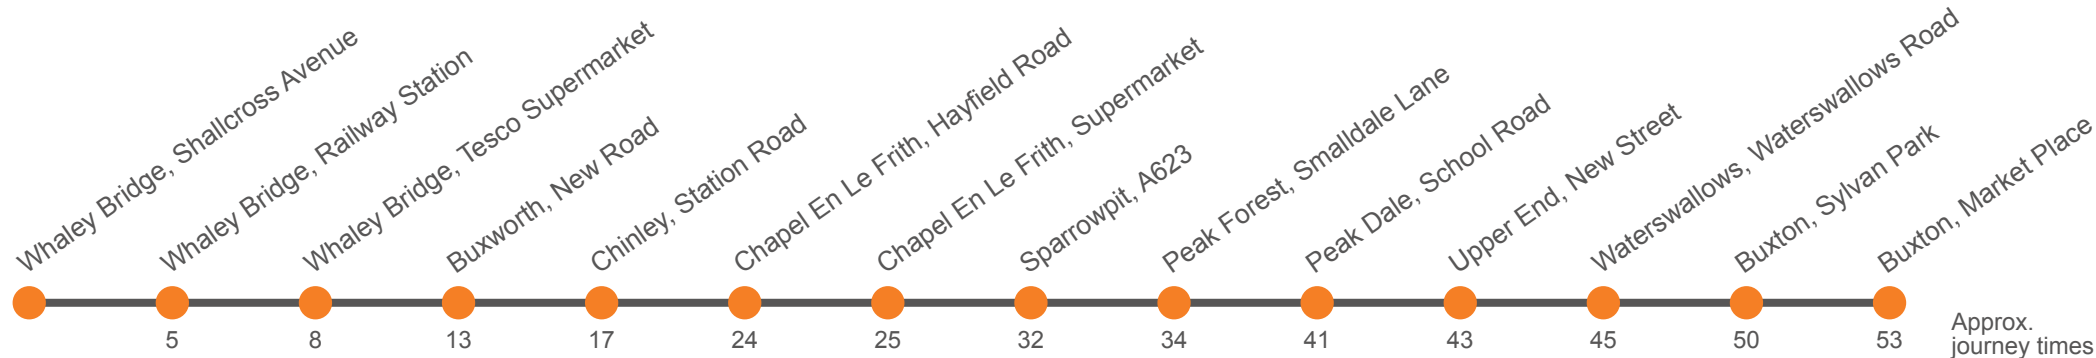

Hol Derbyshire School Holidays Only

Sch Derbyshire Schooldays Only

190

Buxton to Whaley Bridge via Upper End, Chapel & Chinley

Effective from: 03/04/2021

High Peak

Saturday

Buxton, Market Place, Stop B	0855	1045	1335	1545	1735
Waterswallows	0903	1053	1343	1553	1743
Upper End, New Street	0905	1055	1345	1555	1745
Peak Dale, Club	0907	1057	1347	1557	1747
Peak Forest, Church Close	0914	1104	1354	1604	1754
Sparrowpit, Wanted Inn	0916	1106	1356	1606	1756
Chapel En Le Frith, Morrisons Supermarket	0923	1113	1403	1613	1803
Chapel En Le Frith, Town End	0924	1114	1404	1614	1804
Chinley, Rail Station	0931	1121	1411	1621	1811
Buxworth, Saint James Church	0935	1125	1415	1625	1815
Whaley Bridge, Tesco Supermarket	0939	1129	1419	1629	...
Whaley Bridge, Railway Station	0942	1132	1422	1632	...
Whaley Bridge, Shallcross Estate	0947	1137	1427	1637	...

190

Whaley Bridge to Buxton via Chinley, Chapel & Upper End

Effective from: 03/04/2021

High Peak

Monday to Friday

Codes	Hol	Sch				
Whaley Bridge, Shallcross Estate	0730	0730	0950	1140	1430	1640
Whaley Bridge, Railway Station	0735	0735	0955	1145	1435	1645
Whaley Bridge, Tesco Supermarket			0958	1148	1438	1648
Buxworth, Saint James Church	0740	0740	1003	1153	1443	1653
Chinley, Rail Station	0744	0744	1007	1157	1447	1657
Chapel En Le Frith, Town End	0751	0751	1014	1204	1454	1704
Chapel En Le Frith, Morrisons Supermarket			1015	1205	1455	1705
Sparrowpit, Wanted Inn	0759	0759	1022	1212	1502	1712
Peak Forest, Church Close	0801	0801	1024	1214	1504	1714
Peak Dale, Club	0808	0808	1031	1221	1511	1721
Upper End, New Street	0810	0810	1033	1223	1513	1723
Waterswallows	0812	0812	1035	1225	1515	1725
Buxton, Sylvan Park	0817	0817	1040	1230	1520	1730
Buxton, Market Place, Stop D	0820	0820	1043	1233	1523	1733
Buxton, Community School, Temple Road	...	0830