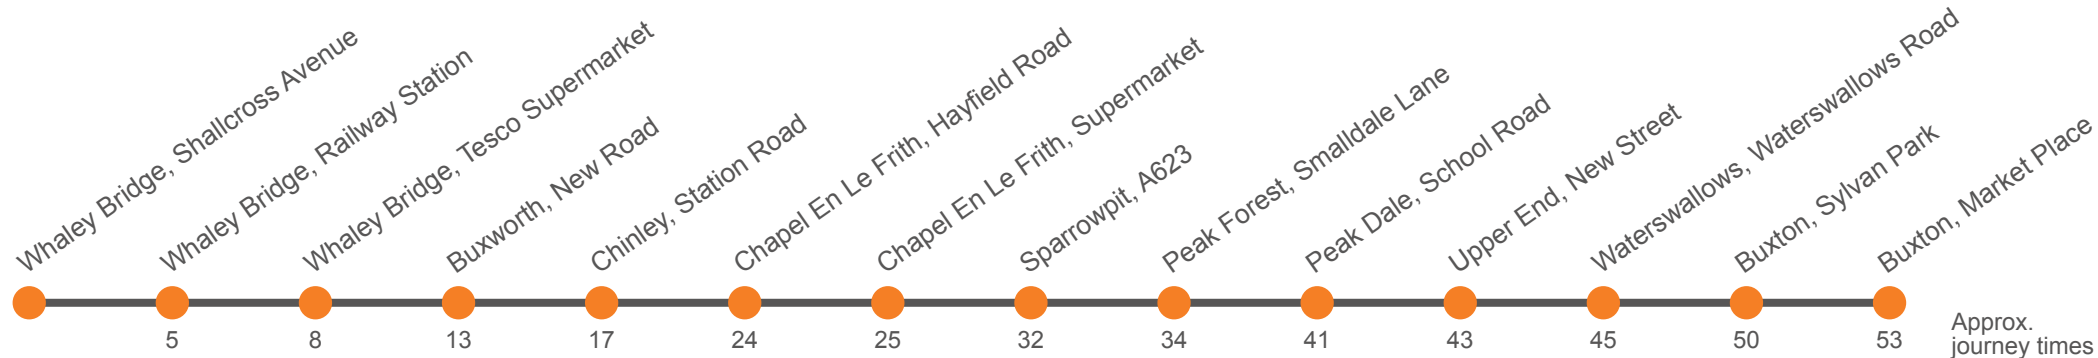

190

Whaley Bridge to Buxton via Chinley, Chapel & Upper End

Effective from: 03/04/2021

High Peak

Monday to Friday

Codes	Hol	Sch				
Whaley Bridge, Shallcross Estate	0730	0730	0950	1140	1430	1640
Whaley Bridge, Railway Station	0735	0735	0955	1145	1435	1645
Whaley Bridge, Tesco Supermarket			0958	1148	1438	1648
Buxworth, Saint James Church	0740	0740	1003	1153	1443	1653
Chinley, Rail Station	0744	0744	1007	1157	1447	1657
Chapel En Le Frith, Town End	0751	0751	1014	1204	1454	1704
Chapel En Le Frith, Morrisons Supermarket			1015	1205	1455	1705
Sparrowpit, Wanted Inn	0759	0759	1022	1212	1502	1712
Peak Forest, Church Close	0801	0801	1024	1214	1504	1714
Peak Dale, Club	0808	0808	1031	1221	1511	1721
Upper End, New Street	0810	0810	1033	1223	1513	1723
Waterswallows	0812	0812	1035	1225	1515	1725
Buxton, Sylvan Park	0817	0817	1040	1230	1520	1730
Buxton, Market Place, Stop D	0820	0820	1043	1233	1523	1733
Buxton, Community School, Temple Road	...	0830

Hol Derbyshire School Holidays Only
Sch Derbyshire Schooldays Only

190

Whaley Bridge to Buxton via Chinley, Chapel & Upper End

Effective from: 03/04/2021

High Peak

Saturday

Whaley Bridge, Shallcross Estate	...	0950	1140	1430	1640
Whaley Bridge, Railway Station	...	0955	1145	1435	1645
Whaley Bridge, Tesco Supermarket	...	0958	1148	1438	1648
Buxworth, Saint James Church	0740	1003	1153	1443	1653
Chinley, Rail Station	0744	1007	1157	1447	1657
Chapel En Le Frith, Town End	0751	1014	1204	1454	1704
Chapel En Le Frith, Morrisons Supermarket		1015	1205	1455	1705
Sparrowpit, Wanted Inn	0759	1022	1212	1502	1712
Peak Forest, Church Close	0801	1024	1214	1504	1714
Peak Dale, Club	0808	1031	1221	1511	1721
Upper End, New Street	0810	1033	1223	1513	1723
Waterswallows	0812	1035	1225	1515	1725
Buxton, Sylvan Park	0817	1040	1230	1520	1730
Buxton, Market Place, Stop D	0820	1043	1233	1523	1733