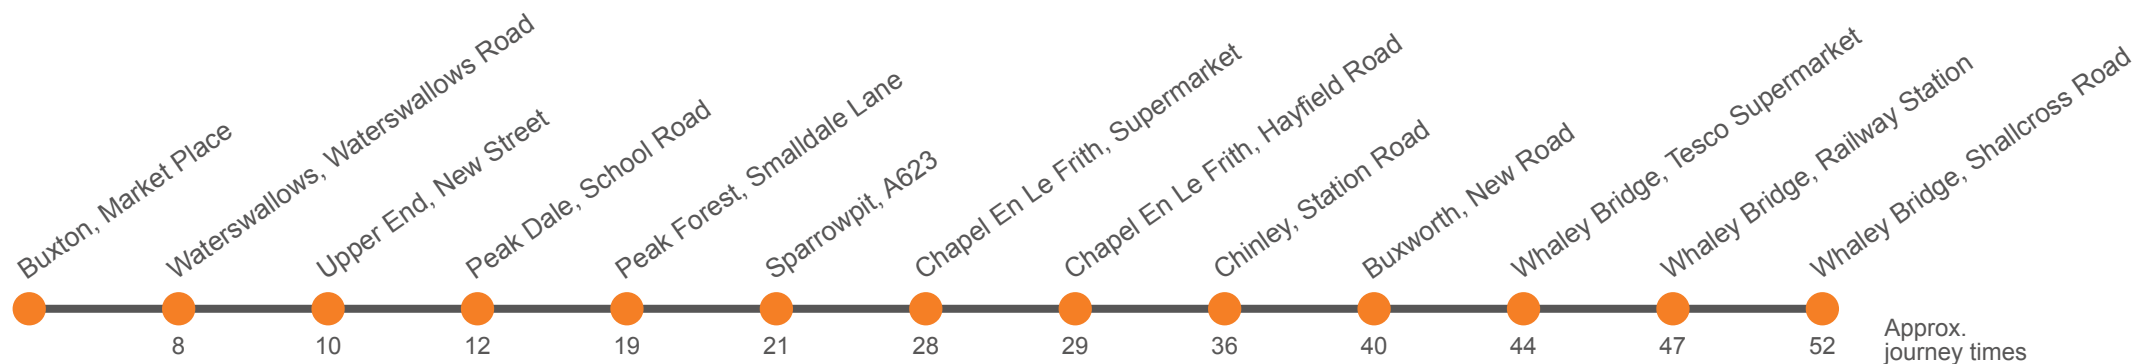

Hol Derbyshire School Holidays Only

Sch Derbyshire Schooldays Only

190

Buxton to Whaley Bridge via Upper End, Chapel & Chinley

Effective from: 03/04/2021

High Peak

Saturday

Buxton, Market Place, Stop B	0855	1045	1335	1545	1735
Waterswallows	0903	1053	1343	1553	1743
Upper End, New Street	0905	1055	1345	1555	1745
Peak Dale, Club	0907	1057	1347	1557	1747
Peak Forest, Church Close	0914	1104	1354	1604	1754
Sparrowpit, Wanted Inn	0916	1106	1356	1606	1756
Chapel En Le Frith, Morrisons Supermarket	0923	1113	1403	1613	1803
Chapel En Le Frith, Town End	0924	1114	1404	1614	1804
Chinley, Rail Station	0931	1121	1411	1621	1811
Buxworth, Saint James Church	0935	1125	1415	1625	1815
Whaley Bridge, Tesco Supermarket	0939	1129	1419	1629	...
Whaley Bridge, Railway Station	0942	1132	1422	1632	...
Whaley Bridge, Shallcross Estate	0947	1137	1427	1637	...

190

Whaley Bridge to Buxton via Chinley, Chapel & Upper End

Effective from: 03/04/2021

High Peak

Monday to Friday

Codes	Hol	Sch				
Whaley Bridge, Shallcross Estate	0730	0730	0950	1140	1430	1640
Whaley Bridge, Railway Station	0735	0735	0955	1145	1435	1645
Whaley Bridge, Tesco Supermarket			0958	1148	1438	1648
Buxworth, Saint James Church	0740	0740	1003	1153	1443	1653
Chinley, Rail Station	0744	0744	1007	1157	1447	1657
Chapel En Le Frith, Town End	0751	0751	1014	1204	1454	1704
Chapel En Le Frith, Morrisons Supermarket			1015	1205	1455	1705
Sparrowpit, Wanted Inn	0759	0759	1022	1212	1502	1712
Peak Forest, Church Close	0801	0801	1024	1214	1504	1714
Peak Dale, Club	0808	0808	1031	1221	1511	1721
Upper End, New Street	0810	0810	1033	1223	1513	1723
Waterswallows	0812	0812	1035	1225	1515	1725
Buxton, Sylvan Park	0817	0817	1040	1230	1520	1730
Buxton, Market Place, Stop D	0820	0820	1043	1233	1523	1733
Buxton, Community School, Temple Road	...	0830