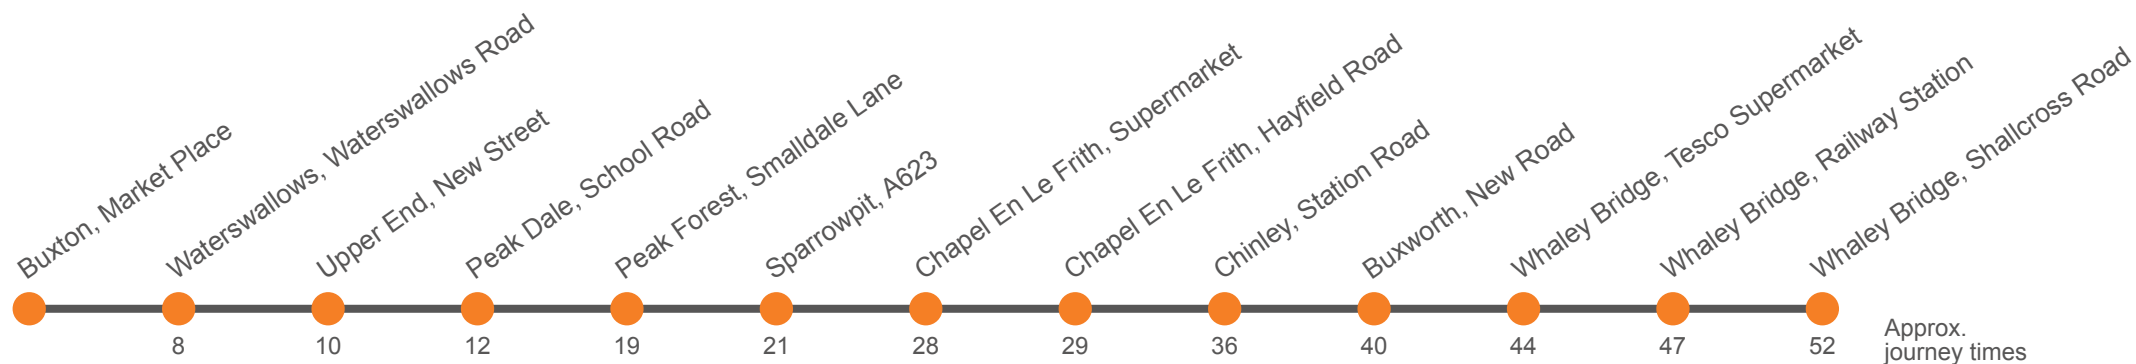

190

Buxton to Whaley Bridge via Upper End, Chapel & Chinley

Effective from: 03/04/2021

High Peak

Monday to Friday

Codes	Hol			Sch		
Buxton, Community School, Temple Road	1530	...
Buxton, Market Place, Stop B	0855	1045	1335	1535	1535	1735
Fairfield Centre, Victoria Park Rd				1545	1545	
Waterswallows	0903	1053	1343	1553	1553	1743
Upper End, New Street	0905	1055	1345	1555	1555	1745
Peak Dale, Club	0907	1057	1347	1557	1557	1747
Peak Forest, Church Close	0914	1104	1354	1604	1604	1754
Sparrowpit, Wanted Inn	0916	1106	1356	1606	1606	1756
Chapel En Le Frith, Morrisons Supermarket	0923	1113	1403	1613	1613	1803
Chapel En Le Frith, Town End	0924	1114	1404	1614	1614	1804
Chinley, Rail Station	0931	1121	1411	1621	1621	1811
Buxworth, Saint James Church	0935	1125	1415	1625	1625	1815
Whaley Bridge, Tesco Supermarket	0939	1129	1419	1629	1629	1819
Whaley Bridge, Railway Station	0942	1132	1422	1632	1632	1822
Whaley Bridge, Shallcross Estate	0947	1137	1427	1637	1637	1827

190

Whaley Bridge to Buxton via Chinley, Chapel & Upper End

Effective from: 03/04/2021

High Peak

Monday to Friday

Codes	Hol	Sch				
Whaley Bridge, Shallcross Estate	0730	0730	0950	1140	1430	1640
Whaley Bridge, Railway Station	0735	0735	0955	1145	1435	1645
Whaley Bridge, Tesco Supermarket			0958	1148	1438	1648
Buxworth, Saint James Church	0740	0740	1003	1153	1443	1653
Chinley, Rail Station	0744	0744	1007	1157	1447	1657
Chapel En Le Frith, Town End	0751	0751	1014	1204	1454	1704
Chapel En Le Frith, Morrisons Supermarket			1015	1205	1455	1705
Sparrowpit, Wanted Inn	0759	0759	1022	1212	1502	1712
Peak Forest, Church Close	0801	0801	1024	1214	1504	1714
Peak Dale, Club	0808	0808	1031	1221	1511	1721
Upper End, New Street	0810	0810	1033	1223	1513	1723
Waterswallows	0812	0812	1035	1225	1515	1725
Buxton, Sylvan Park	0817	0817	1040	1230	1520	1730
Buxton, Market Place, Stop D	0820	0820	1043	1233	1523	1733
Buxton, Community School, Temple Road	...	0830