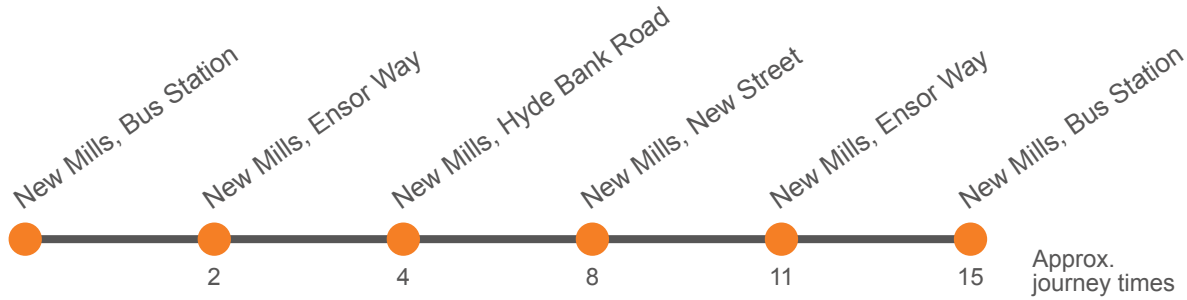

## New Mills Town Service via Thornsett & Low Leighton

Effective from: 12/04/2021

High Peak

### Saturday

New Mills, Bus Station, Stop 1	1005	1105	1205	1305
New Mills, Locost Supermarket	1008	1108	1208	1308
New Mills, The Pool	1010	1110	1210	1310
New Mills, Parkland Avenue	1013	1113	1213	1313
Thornsett, Sett Valley Trail	1016	1116	1216	1316
New Mills, Watburn Road	1019	1119	1219	1319
New Mills, St Georges Road	1022	1122	1222	1322
New Mills, Low Leighton Rd/Cale Rd	1023	1123	1223	1323
New Mills, The Pool	1027	1127	1227	1327
New Mills, Locost Supermarket	1029	1129	1229	1329
New Mills, Bus Station, Stop 1 <i>arr</i>	1033	1133	1233	1333
New Mills, Bus Station, Stop 1 <i>dep</i>	1035	1135	1235	1335
New Mills, Alsfeld Way	1039	1139	1239	1339

## New Mills Town Service via Low Leighton & Thornsett

Effective from: 12/04/2021

High Peak