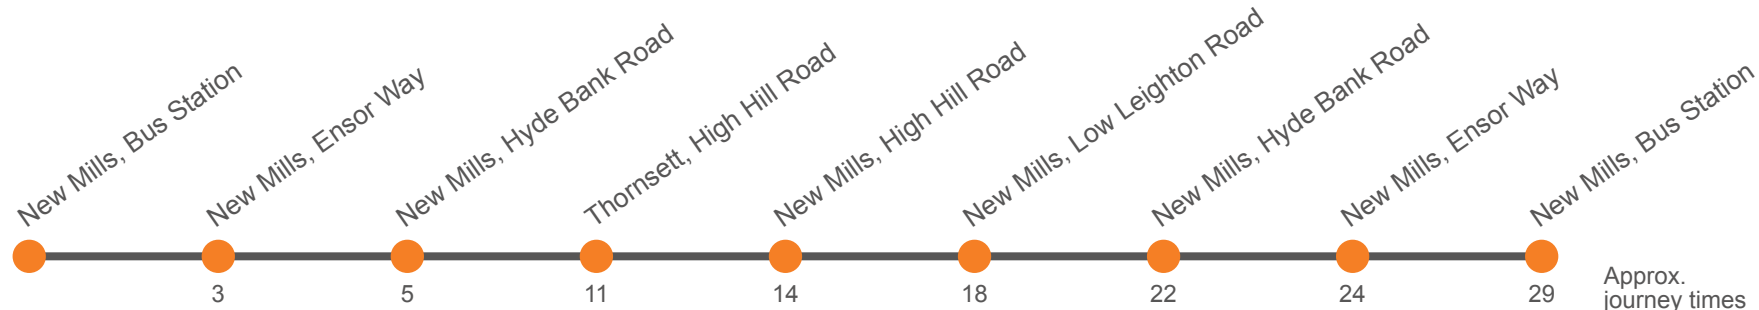

## New Mills Town Service via Thornsett & Low Leighton

Effective from: 12/04/2021

High Peak

### Monday to Friday

New Mills, Bus Station, Stop 1	1005	1105	1205	1305	1405
New Mills, Locost Supermarket	1008	1108	1208	1308	1408
New Mills, The Pool	1010	1110	1210	1310	1410
New Mills, Parkland Avenue	1013	1113	1213	1313	1413
Thornsett, Sett Valley Trail	1016	1116	1216	1316	1416
New Mills, Watburn Road	1019	1119	1219	1319	1419
New Mills, St Georges Road	1022	1122	1222	1322	1422
New Mills, Low Leighton Rd/Cale Rd	1023	1123	1223	1323	1423
New Mills, The Pool	1027	1127	1227	1327	1427
New Mills, Locost Supermarket	1029	1129	1229	1329	1429
New Mills, Bus Station, Stop 1 <i>arr</i>	1033	1133	1233	1333	1433
New Mills, Bus Station, Stop 1 <i>dep</i>	1035	1135	1233	1335	1435
New Mills, Alsfeld Way	1039	1139	1239	1339	1439

## New Mills Town Service via Low Leighton & Thornsett

Effective from: 12/04/2021

High Peak