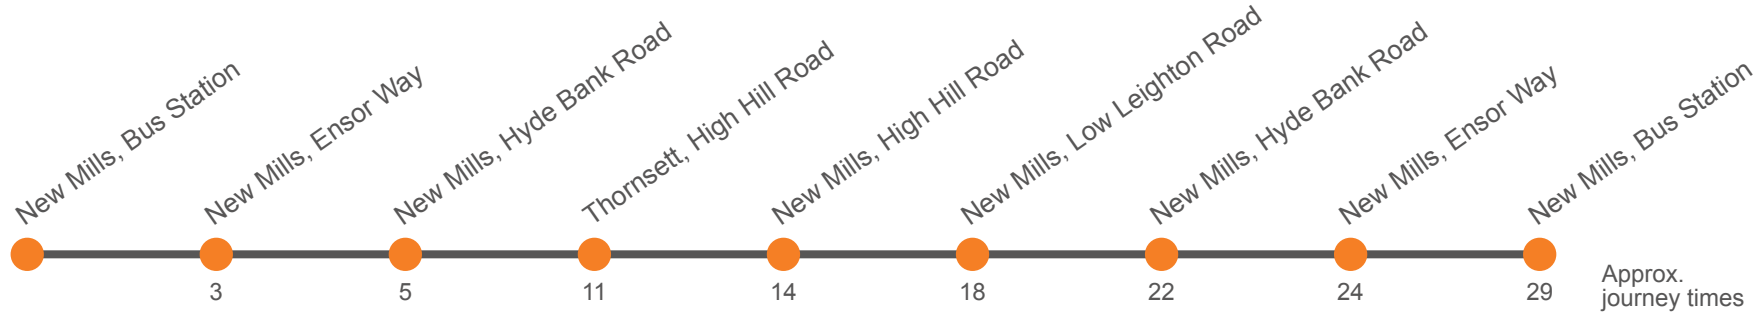

### Monday to Friday

New Mills, Bus Station, Stop 1	1005	1105	1205	1305	1405
New Mills, Locost Supermarket	1008	1108	1208	1308	1408
New Mills, The Pool	1010	1110	1210	1310	1410
New Mills, Parkland Avenue	1013	1113	1213	1313	1413
Thornsett, Sett Valley Trail	1016	1116	1216	1316	1416
New Mills, Watburn Road	1019	1119	1219	1319	1419
New Mills, St Georges Road	1022	1122	1222	1322	1422
New Mills, Low Leighton Rd/Cale Rd	1023	1123	1223	1323	1423
New Mills, The Pool	1027	1127	1227	1327	1427
New Mills, Locost Supermarket	1029	1129	1229	1329	1429
New Mills, Bus Station, Stop 1 <i>arr</i>	1033	1133	1233	1333	1433
New Mills, Bus Station, Stop 1 <i>dep</i>	1035	1135	1233	1335	1435
New Mills, Alsfeld Way	1039	1139	1239	1339	1439

## New Mills Town Service via Thornsett & Low Leighton

Effective from: 12/04/2021

High Peak

## New Mills Town Service via Low Leighton & Thornsett

Effective from: 12/04/2021

High Peak