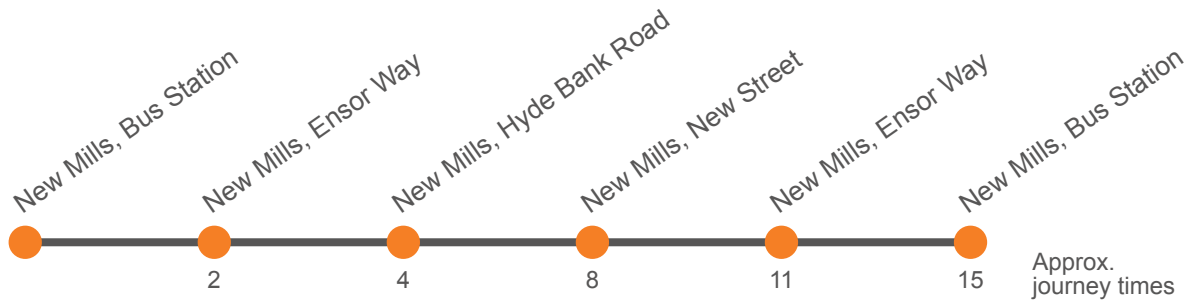

## New Mills Town Service via Low Leighton & Thornsett

Effective from: 12/04/2021

High Peak

### Monday to Friday

New Mills, Alsfeld Way	...	1039	1139	1239	1339	1439	
New Mills, Bus Station, Stop 1	<i>arr</i>	...	1043	1143	1243	1343	1443
New Mills, Bus Station, Stop 1	<i>dep</i>	0945	1045	1145	1245	1345	1445
New Mills, Locost Supermarket		0947	1047	1147	1247	1347	1447
New Mills, The Pool		0949	1049	1149	1249	1349	1449
New Mills, New Street Flats		0953	1053	1153	1253	1353	1453
New Mills, Locost Supermarket		0956	1056	1156	1256	1356	1456
New Mills, Bus Station, Stop 1		1000	1100	1200	1300	1400	1500