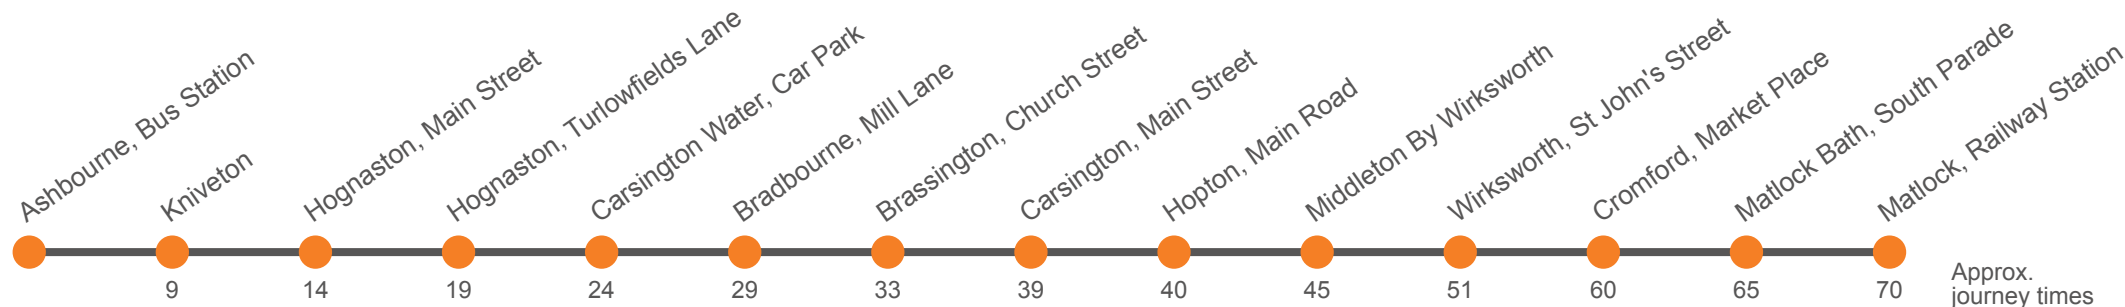

110

Ashbourne to Matlock via Carsington & Wirksworth

Effective from: 21/04/2021

Hulleys of Baslow

Monday to Friday

Codes	HoIA,SR SchA,SR								
Ashbourne Bus Station, Stand 2	0735	0835	...	1105	1335	1435	1435	1720	1850
Ashbourne, Queen Elizabeth's School			...				1440		
Kniveton, Smithy	0744	0844	...	1114	1344	1444	1444	1729	1859
Hognaston, Church	0749	0849	...	1119	1349	1449	1449	1734	1904
Hognaston, Four Lane Ends	0754	0854	...	1124	1354	1454	1454	1739	1909
Carsington, Visitor Centre	0759	0859	...	1129	1359	1459	1459	1744	1914
Bradbourne, Post Office	0804	0904	...	1134	1404	1504	1504	1749	1919
Brassington, Church	0808	0908	1008	1138	1408	1508	1508	1753	1923
Carsington, Post Office	0814	0914	1014	1144	1414	1514	1514	1759	...
Hopton, Wool House	0815	0915	1015	1145	1415	1515	1515	1800	...
Middleton Top, Visitor Centre	0820	0920	1020	1150	1420	1520	1520	1805	...
Wirksworth, St John's Street	0826	0926	1026	1156	1426	1526	1526	1811	...
Cromford, Greyhound	0835	0935	...	1205	1435	1535	1535	1820	...
Starkholmes, High Tor Road			...			1540	1540		...
Matlock, Bakewell Road, (Stand A)			...			1545	1545		...
Matlock Bath, Fishpond Hotel	0840	0940	...	1210	1440	1825	...
Matlock, Railway Station, Stand 3	0845	0945	...	1215	1445	1830	...

HoIA Ashbourne School Holidays
 SchA Ashbourne Schooldays
 SR The 14.35 journey runs as Service 63 between Cromford Greyhound, Starkholmes and Matlock.

110

Ashbourne to Matlock via Carsington & Wirksworth

SR The 14.35 journey runs as Service 63 between Cromford Greyhound, Starkholmes and Matlock.

110

Matlock to Ashbourne via Wirksworth & Carsington

Effective from: 21/04/2021

Hulleys of Baslow

Monday to Friday