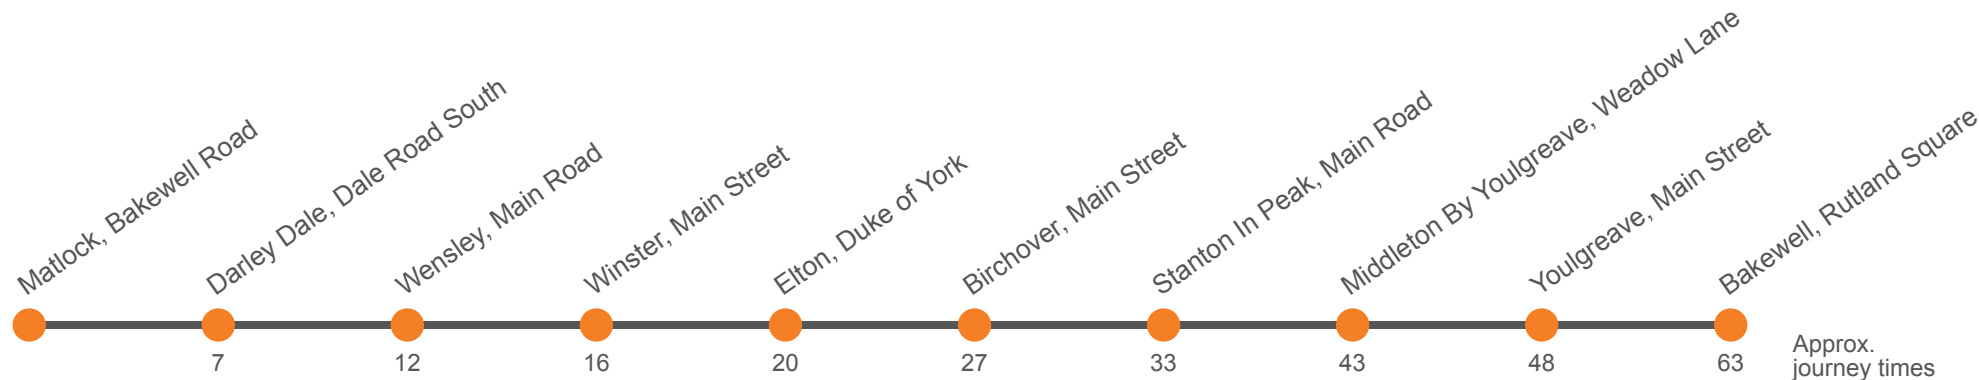

CL This journey is closed to the general public and is for school students only.

Hol Derbyshire School Holidays Only

Sch Derbyshire Schooldays Only

Saturday

Bakewell, Rutland Square, Stand B	0720	0855	1055	1255	1455	1710
Youlgreave, Grove Place	0735	0910	1110	1310	1510	1725
Middleton By Youlgreave, The Square	0740	0915	1115	1315	1515	1730
Stanton In Peak, Main Road	0750	0925	1125	1325	1525	1740
Birchover, Main Street	0754	0929	1129	1329	1529	1744
Elton, Duke Of York	0803	0938	1138	1338	1538	1753
Winster, Hall	0807	0942	1142	1342	1542	1757
Wensley, The Square	0811	0946	1146	1346	1546	1801
Darley Dale, Whitworth Institute	0815	0950	1150	1350	1550	1805
Matlock, Bakewell Rd, Stand B	0822	0957	1157	1357	1557	1812

Monday to Friday

Codes	Hol	Sch	Sch	Sch	Sch	Sch	Sch	Sch	Hol	Sch
Starkholmes, Highfields School	1602
Matlock Bakewell Road, Stand D	0737	0747	...	0837	1037	1237	1437	1607	1607	1707
Darley Dale, Whitworth Institute	0744	0754	...	0844	1044	1244	1444	1614	1614	1714
Wensley, The Square	0749	0759	...	0849	1049	1249	1449	1619	1619	1719
Winster, Hall	0753	0803	...	0853	1053	1253	1453	1623	1623	1723
Elton, Duke Of York	0757	0807	...	0857	1057	1257	1457	1627	1627	1727
Birchover, The Green	0806	0816	...	0906	1105	1304	1503	1633	1633	1733
Stanton In Peak, Main Road	0810	0820	...	0910	1110	1310	1510	1640	1640	1740
Middleton By Youlgreave, The Square	0820		0820	0920	1120	1320	1520	1650	1650	
Youlgreave, Grove Place	0825		0825	0925	1125	1325	1525	1655	1655	
Bakewell, Rutland Square, Stand B	0840	0840	0840	0940	1140	1340	1540	1710	1710	1755
Bakewell, Lady Manners School	...	0845	0845