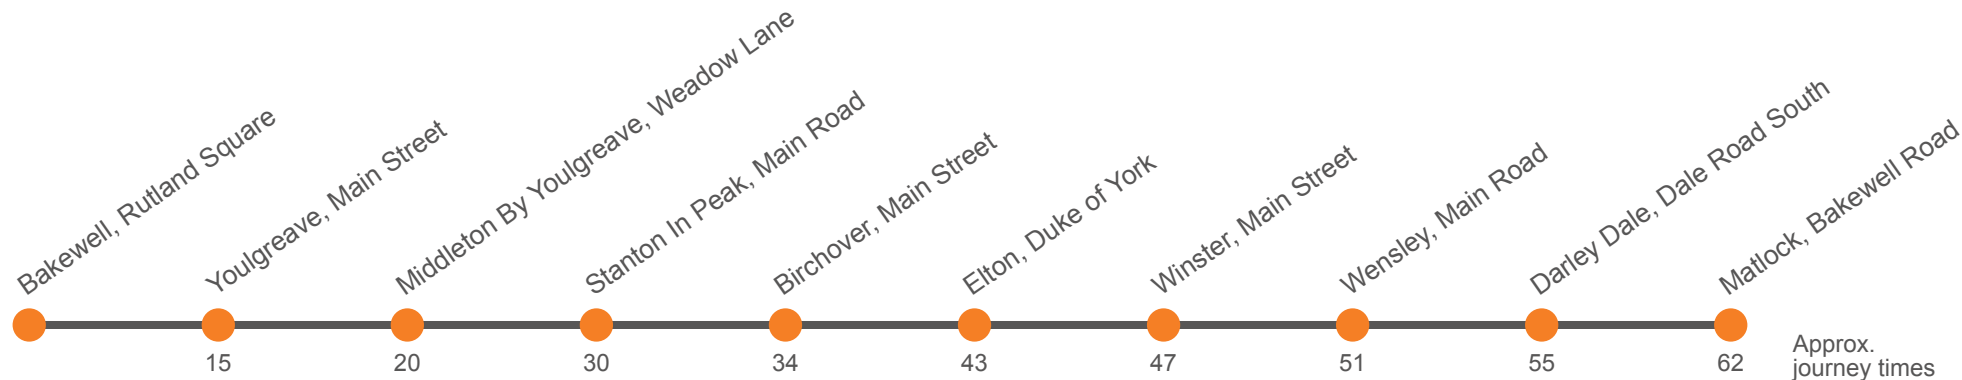

Monday to Friday

Codes	Hol	Sch				Sch	Sch	Hol	CL,Sch	CL,Sch	
Bakewell, Lady Manners School	1545	1545	...
Bakewell, Rutland Square, Stand B	0720	0720	0855	1055	1255	1455	1455	1455	1555	1555	1710
Youlgreave, Grove Place	0735	0735	0910	1110	1310	1510		1510	1610		1725
Middleton By Youlgreave, The Square	0740	0740	0915	1115	1315	1515		1515	1615		1730
Stanton In Peak, Main Road	0750	0750	0925	1125	1325	...	1510	1525	...	1610	1740
Birchover, Main Street	0754	0754	0929	1129	1329	...	1514	1529	...	1614	1744
Elton, Duke Of York	0803	0803	0938	1138	1338	...	1523	1538	...	1623	1753
Winster, Hall	0807	0807	0942	1142	1342	...	1527	1542	...	1627	1757
Wensley, The Square	0811	0811	0946	1146	1346	...	1531	1546	...	1631	1801
Darley Dale, Whitworth Institute	0815	0815	0950	1150	1350	...	1535	1550	...	1635	1805
Matlock, Bakewell Rd, Stand B	0822	0822	0957	1157	1357	...	1542	1557	...	1642	1812
Starkholmes, Highfields School	...	0827

CL This journey is closed to the general public and is for school students only.

Hol Derbyshire School Holidays Only

Sch Derbyshire Schooldays Only

Saturday

Bakewell, Rutland Square, Stand B	0720	0855	1055	1255	1455	1710
Youlgreave, Grove Place	0735	0910	1110	1310	1510	1725
Middleton By Youlgreave, The Square	0740	0915	1115	1315	1515	1730
Stanton In Peak, Main Road	0750	0925	1125	1325	1525	1740
Birchover, Main Street	0754	0929	1129	1329	1529	1744
Elton, Duke Of York	0803	0938	1138	1338	1538	1753
Winster, Hall	0807	0942	1142	1342	1542	1757
Wensley, The Square	0811	0946	1146	1346	1546	1801
Darley Dale, Whitworth Institute	0815	0950	1150	1350	1550	1805
Matlock, Bakewell Rd, Stand B	0822	0957	1157	1357	1557	1812