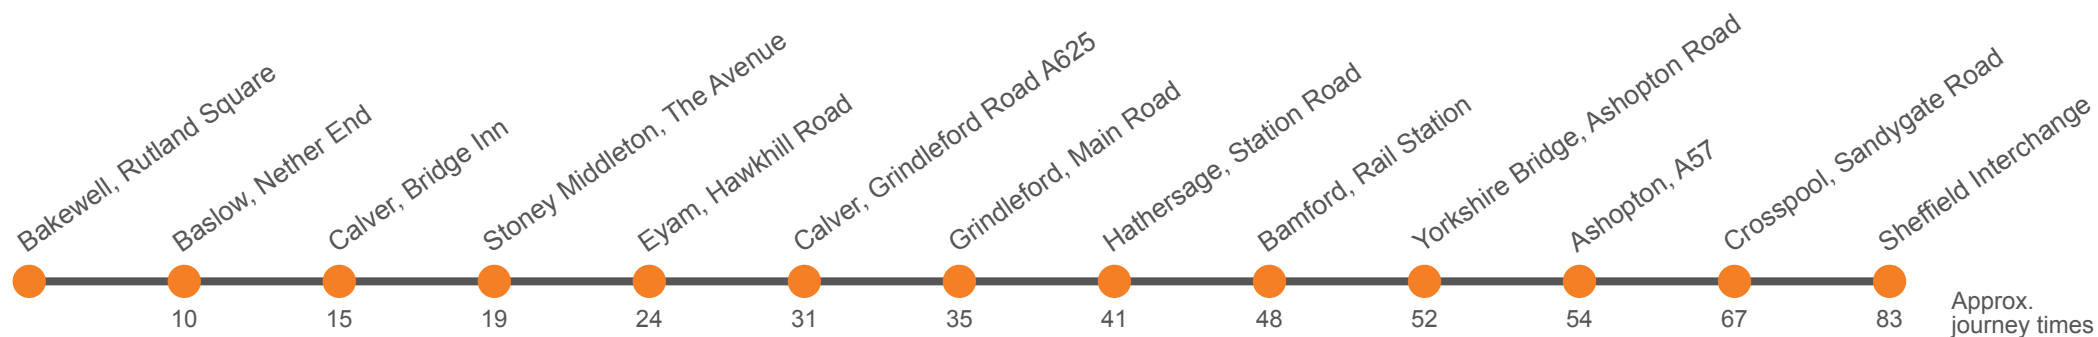

## Bakewell to Sheffield via Eyam -& Bamford

Effective from: 12/04/2021

Hulleys of Baslow

### Monday to Friday

Bakewell, Rutland Square, Stand D	0855	1055	1255	1455	1755
Baslow, Nether End	0905	1105	1305	1505	1805
Calver, Bridge Inn	0910	1110	1310	1510	1810
Stoney Middleton, Royal Oak	0913	1113	1313	1513	1813
Eyam, Hawkhill Road	0918	1118	1318	1518	1818
Calver Sough, Grindleford Road A625	0925	1125	1325		1825
Mount Pleasant, Main Road	0929	1129	1329		1829
Little John, Station Road	0935	1135	1335		1835
Hope Valley College				1535	
Bamford Station	0939	1139	1339	1539	1839
Yorkshire Bridge Hotel	0943	1143	1343	1543	1843
Ladybower Inn, A57	0945	1145	1345	1545	...
Crosspool, Church	0958	1158	1358	1558	...
Sheffield Interchange, Stop D3	1015	1215	1415	1615	...