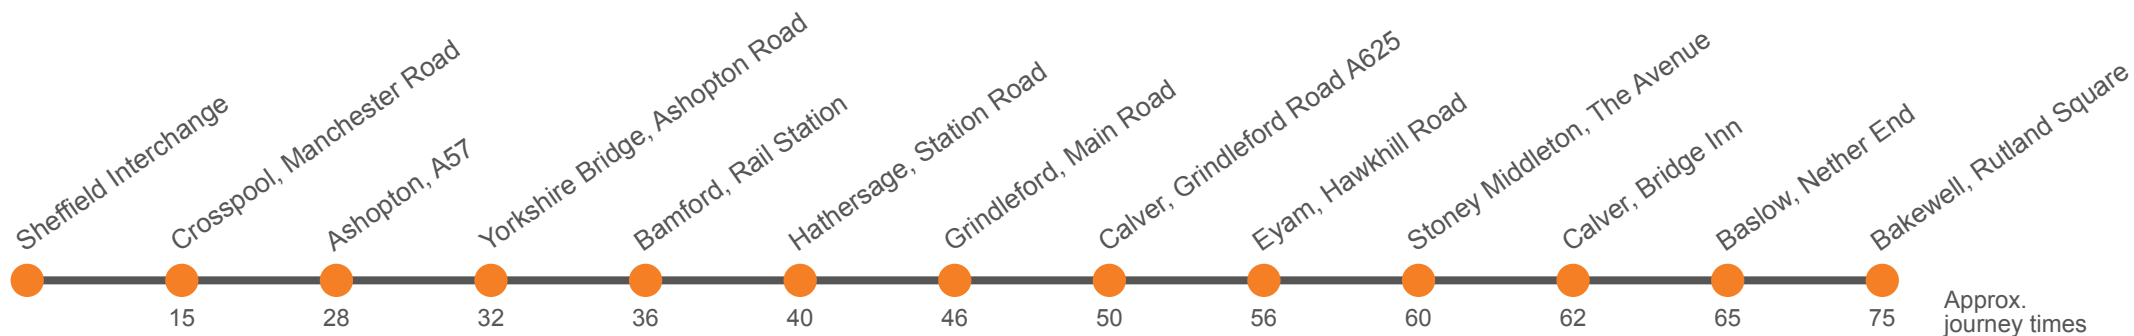

## Sheffield to Bakewell via Bamford & Eyam

Effective from: 12/04/2021

Hulleys of Baslow

### Monday to Friday

Sheffield Interchange, Stop D3	0805	1030	1230	1430	1630
Crosspool, Church	0820	1045	1245	1445	1645
Ladybower Inn, A57	0833	1058	1258	1458	1658
Yorkshire Bridge Hotel	0837	1102	1302	1502	1702
Bamford Station	0841	1106	1306	1506	1706
Hope Valley College	0845				
Hathersage, Little John		1110	1310	1510	1710
Grindleford, Mount Pleasant		1116	1316	1516	1716
Calver Sough, Grindleford Road A625		1120	1320	1520	1720
Eyam, Hawkhill Road	0901	1126	1326	1526	1726
Stoney Middleton, Chip Shop	0905	1130	1330	1530	1730
Calver, Bridge Inn	0907	1132	1332	1532	1732
Baslow, Nether End	0910	1135	1335	...	...
Bakewell, Rutland Square, Stand D	0920	1145	1345	...	...

## Bakewell to Sheffield via Eyam -& Bamford

Effective from: 12/04/2021

Hulleys of Baslow