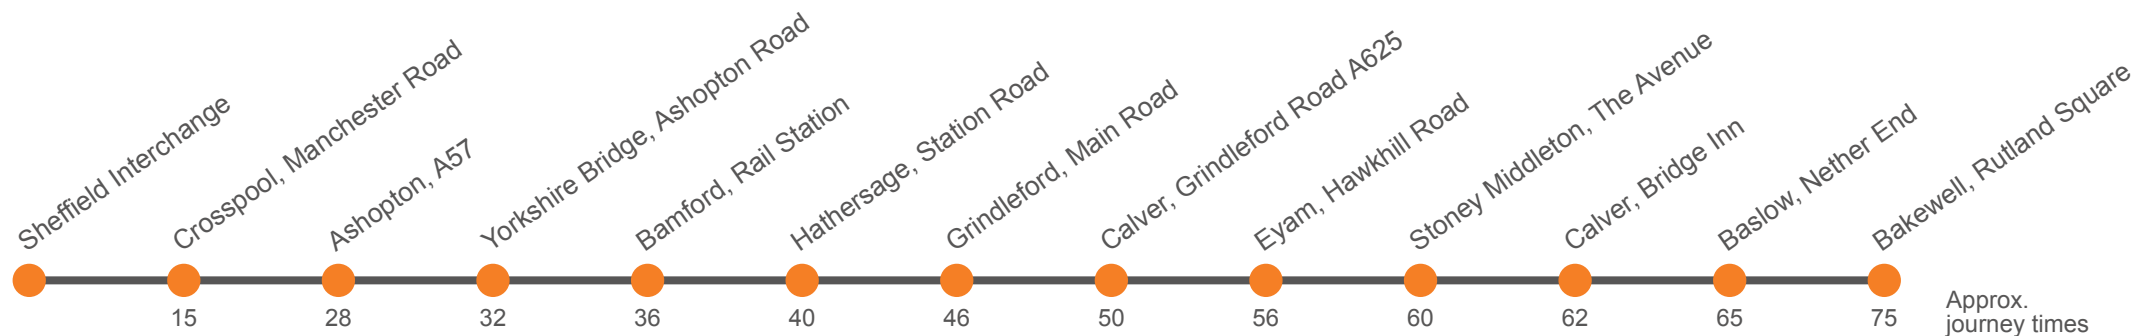

## Sheffield to Bakewell via Bamford & Eyam

Effective from: 12/04/2021

Hulleys of Baslow

### Monday to Friday

Sheffield Interchange, Stop D3	0805	1030	1230	1430	1630
Crosspool, Church	0820	1045	1245	1445	1645
Ladybower Inn, A57	0833	1058	1258	1458	1658
Yorkshire Bridge Hotel	0837	1102	1302	1502	1702
Bamford Station	0841	1106	1306	1506	1706
Hope Valley College	0845				
Hathersage, Little John		1110	1310	1510	1710
Grindleford, Mount Pleasant		1116	1316	1516	1716
Calver Sough, Grindleford Road A625		1120	1320	1520	1720
Eyam, Hawkhill Road	0901	1126	1326	1526	1726
Stoney Middleton, Chip Shop	0905	1130	1330	1530	1730
Calver, Bridge Inn	0907	1132	1332	1532	1732
Baslow, Nether End	0910	1135	1335	...	...
Bakewell, Rutland Square, Stand D	0920	1145	1345	...	...

### Saturday

Sheffield Interchange, Stop D3	0805	1030	1230	1430	1630
Crosspool, Church	0820	1045	1245	1445	1645
Ladybower Inn, A57	0833	1058	1258	1458	1658
Yorkshire Bridge Hotel	0837	1102	1302	1502	1702
Bamford Station	0841	1106	1306	1506	1706
Hathersage, Little John		1110	1310	1510	1710
Grindleford, Mount Pleasant		1116	1316	1516	1716
Calver Sough, Grindleford Road A625		1120	1320	1520	1720
Eyam, Hawkhill Road	0901	1126	1326	1526	1726
Stoney Middleton, Chip Shop	0905	1130	1330	1530	1730
Calver, Bridge Inn	0907	1132	1332	1532	1732
Baslow, Nether End	0910	1135	1335	...	...
Bakewell, Rutland Square, Stand D	0920	1145	1345	...	...