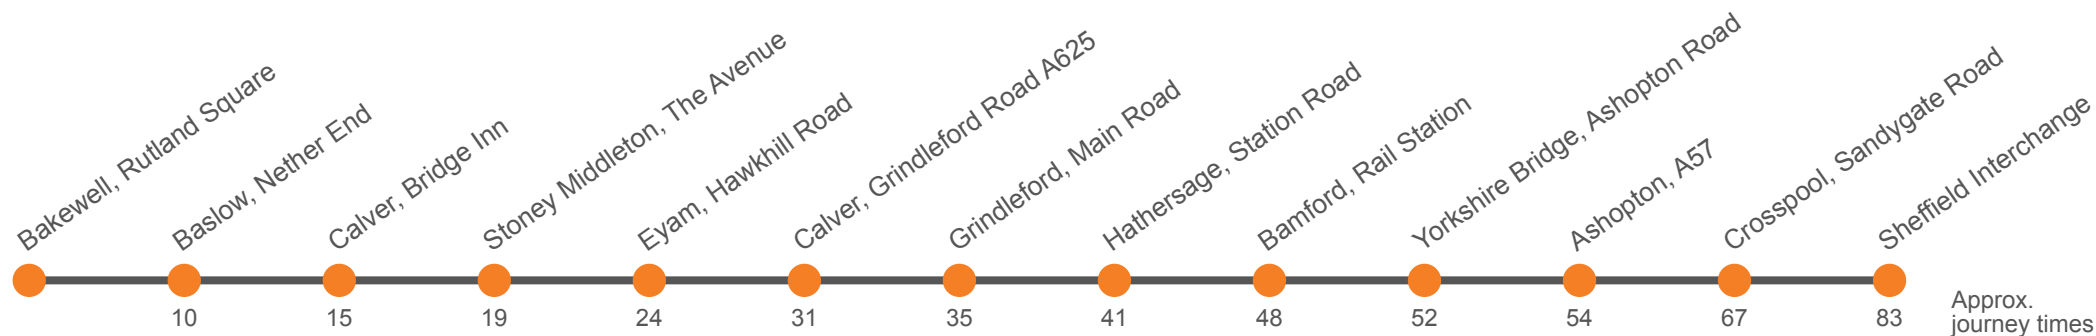

## Sheffield to Bakewell via Bamford & Eyam

Effective from: 12/04/2021

Hulleys of Baslow

### Saturday

Sheffield Interchange, Stop D3	0805	1030	1230	1430	1630
Crosspool, Church	0820	1045	1245	1445	1645
Ladybower Inn, A57	0833	1058	1258	1458	1658
Yorkshire Bridge Hotel	0837	1102	1302	1502	1702
Bamford Station	0841	1106	1306	1506	1706
Hathersage, Little John		1110	1310	1510	1710
Grindleford, Mount Pleasant		1116	1316	1516	1716
Calver Sough, Grindleford Road A625		1120	1320	1520	1720
Eyam, Hawkhill Road	0901	1126	1326	1526	1726
Stoney Middleton, Chip Shop	0905	1130	1330	1530	1730
Calver, Bridge Inn	0907	1132	1332	1532	1732
Baslow, Nether End	0910	1135	1335	...	...
Bakewell, Rutland Square, Stand D	0920	1145	1345	...	...

## Bakewell to Sheffield via Eyam -& Bamford

Effective from: 12/04/2021

Hulleys of Baslow