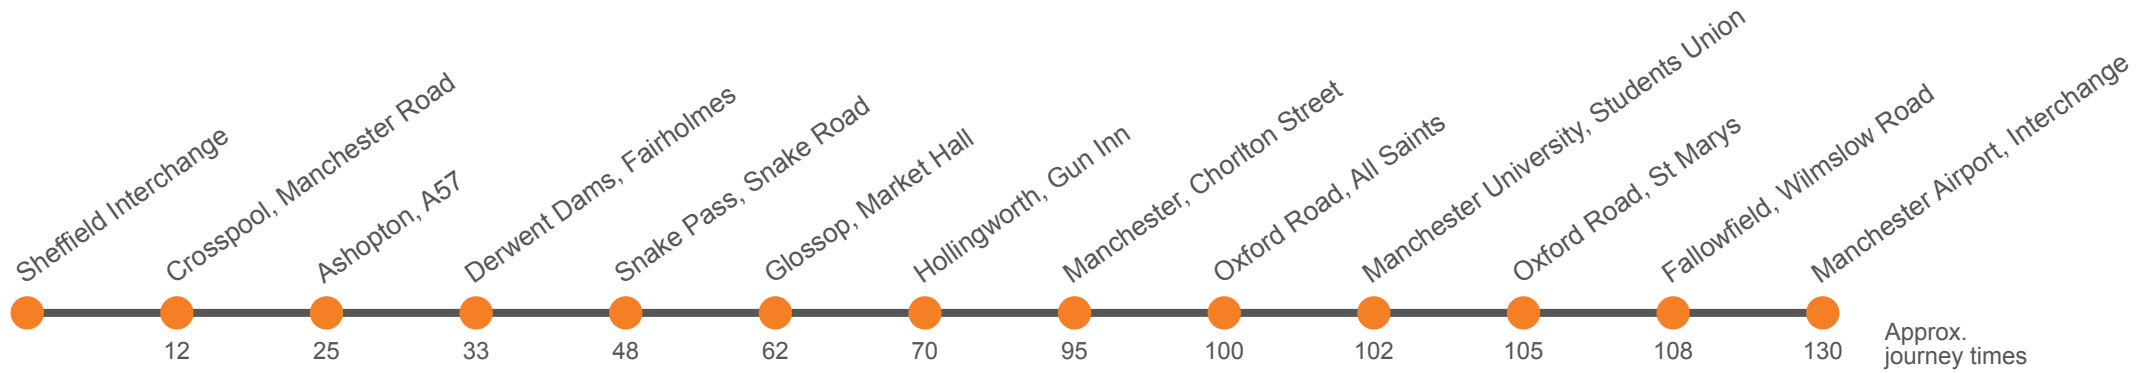

Sunday

Sheffield Interchange, Stop D3	0705	0930	1130	1330	1530	1730
Crosspool Church	0717	0942	1142	1342	1542	1745
Ladybower Inn, A57	0728	0955	1155	1355	1555	1755
Derwent Dams, Fairholmes		1003	1203	1403	1603	1803
Snake Pass Inn, Snake Road	0738	1018	1218	1418	1618	1818
Glossop, Market Hall	0755	1032	1232	1432	1632	1832
Hollingworth, Gun Inn	0805	1040	1240	1440	1640	1840
Manchester, Chorlton Street	0845	1105	1305	1505	1705	1905
Oxford Road, All Saints	0850	1110	1310	1510	1710	1910
Manchester University, Students Union	0852	1112	1312	1512	1712	1912
Oxford Road, St Marys	0855	1115	1315	1515	1715	1915
Fallowfield, Wilmslow Road Stop B	0858	1118	1318	1518	1718	1918
Manchester Airport, Interchange	0920	1140	1340	1540	1740	1940