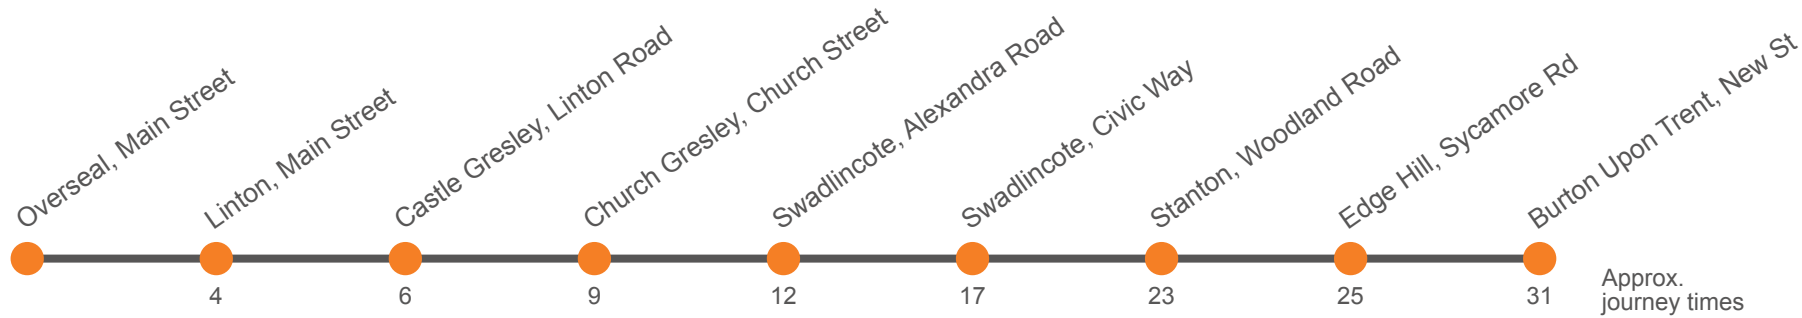

Sunday

Overseal, Main Street	0854	0954	1104	1209	1314	1404	1509	1614	1719
Linton, Red Lion	0858	0958	1108	1213	1318	1408	1513	1618	1723
Castle Gresley, Linton Road Shops	0900	1000	1110	1215	1320	1410	1515	1620	1725
Church Gresley, Church Street	0903	1003	1113	1218	1323	1413	1518	1623	1728
Swadlincote, Highfield Street	0906	1006	1116	1221	1326	1416	1521	1626	1731
Swadlincote, Bus Station	0910	1010	1120	1225	1330	1420	1525	1630	1735
Stanton, Urban Chef	0915	1015	1125	1230	1335	1425	1530	1635	1740
Edge Hill, The Copper Hearth Ph	0917	1017	1127	1232	1337	1427	1532	1637	1742
Burton Upon Trent, New Street	0924	1024	1134	1239	1344	1434	1539	1644	1749