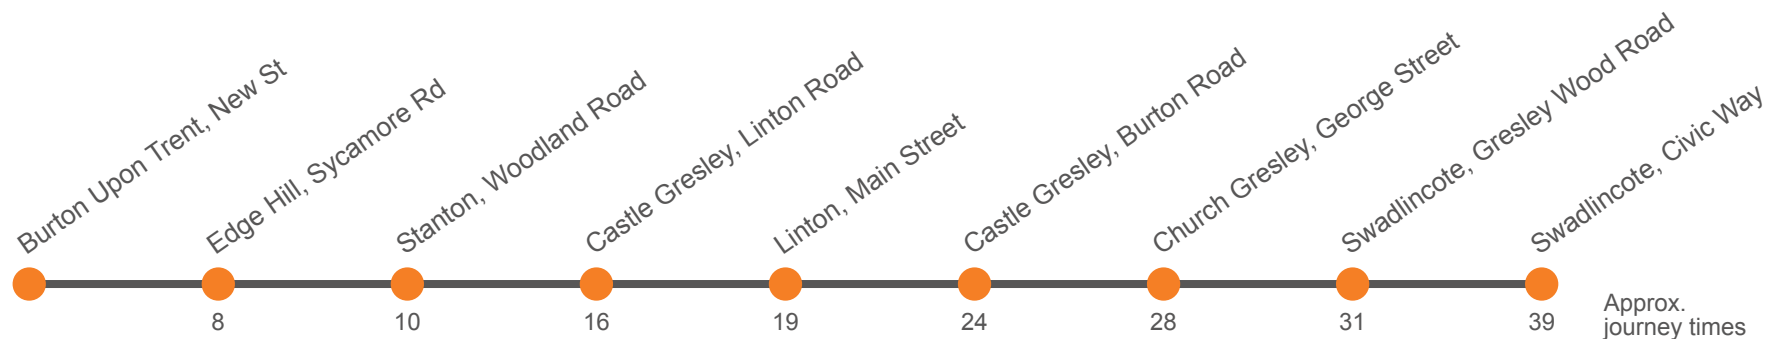

Saturday

Burton on Trent, New Street, Stand 7	0750	0825	0855		25	55		1325	1355	1425	1455	1540	1615	1645	1715
Edge Hill, The Copper Hearth Ph	0758	0833	0903	Then at these mins past the hour	33	03	until	1333	1403	1433	1508	1553	1628	1658	1728
Stanton, Urban Chef	0800	0835	0905		35	05		1335	1405	1435	1510	1555	1630	1700	1730
Castle Gresley, Linton Road Shops	0806	0841	0911		41	11		1341	1411	1441	1516	1601	1636	1706	1736
Linton, Red Lion	0809	0844	0914		44	14		1344	1414	1444	1519	1604	1639	1709	1739
Castle Gresley, Burton Road	0814	0849	0919		49	19		1349	1419	1449	1524	1609	1644	1714	1744
Church Gresley, Church	0818	0853	0923		53	23		1353	1423	1453	1528	1613	1648	1718	1748
Swadlincote, Hillside Gardens	0821	0856	0926		56	26		1356	1426	1456	1531	1616	1651	1721	1751
Swadlincote, Bus Station	0833	0903	0933		03	33		1403	1433	1503	1538	1623	1658	1728	1758

Saturday (continued)

Burton on Trent, New Street, Stand 7	1745
Edge Hill, The Copper Hearth Ph	1753
Stanton, Urban Chef	1755
Castle Gresley, Linton Road Shops	1801
Linton, Red Lion	1804
Castle Gresley, Burton Road	1809
Church Gresley, Church	1813
Swadlincote, Hillside Gardens	1816
Swadlincote, Bus Station	1823