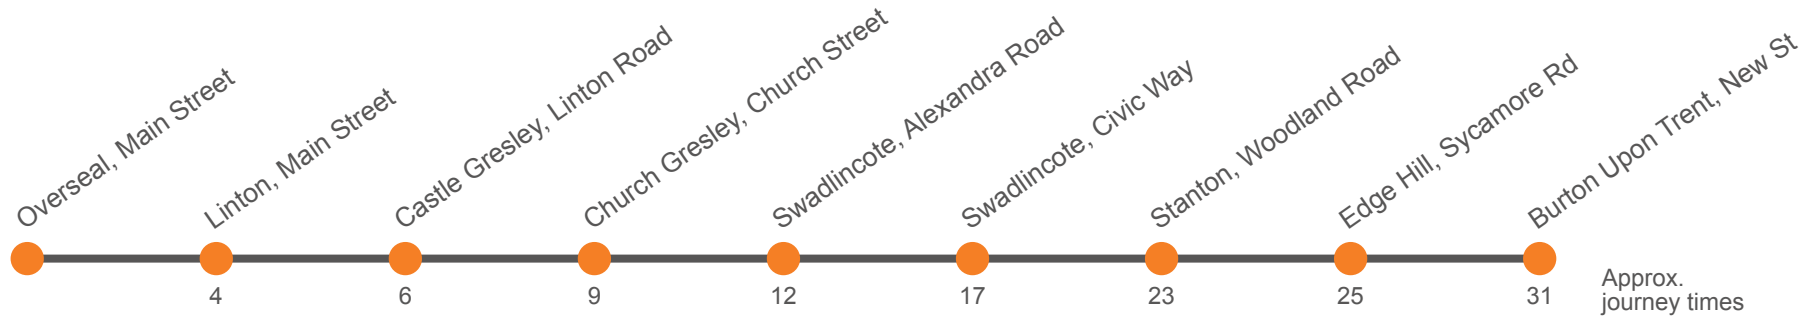

Monday to Friday

Overseal, Main Street	...	1902	2004	2114	2222
Linton, Red Lion	...	1908	2008	2118	2227
Castle Gresley, Linton Road Shops	...	1910	2010	2120	2229
Church Gresley, Church Street	...	1913	2013	2123	2232
Swadlincote, Highfield Street	...	1916	2016	2126	2235
Swadlincote, Bus Station	1830	1920	2020	2130	2240
Stanton, Urban Chef	1835	1925	2025	2135	2249
Edge Hill, The Copper Hearth Ph	1837	1927	2027	2137	2251
Burton Upon Trent, New Street	1844	1934	2034	2144	2257

Saturday

Overseal, Main Street	...	1902	2004	2114	2222
Linton, Red Lion	...	1908	2008	2118	2227
Castle Gresley, Linton Road Shops	...	1910	2010	2120	2229
Church Gresley, Church Street	...	1913	2013	2123	2232
Swadlincote, Highfield Street	...	1916	2016	2126	2235
Swadlincote, Bus Station	1830	1920	2020	2130	2240
Stanton, Urban Chef	1835	1925	2025	2135	2249
Edge Hill, The Copper Hearth Ph	1837	1927	2027	2137	2251
Burton Upon Trent, New Street	1844	1934	2034	2144	2257