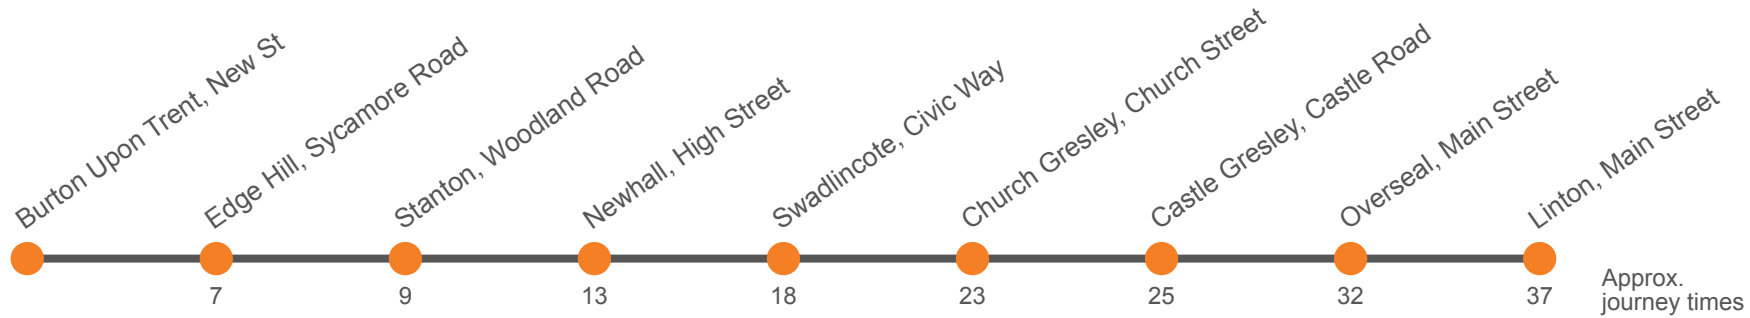

Sunday

Burton Upon Trent, New Street	0925	1035	1140	1245	1335	1440	1545	1650
Edge Hill, Pinewood Road	0932	1042	1147	1252	1342	1447	1552	1657
Stanton, Urban Chef	0934	1044	1149	1254	1344	1449	1554	1659
Swadlincote, Bus Station	0940	1050	1155	1300	1350	1455	1600	1705
Church Gresley, Church	0945	1055	1200	1305	1355	1500	1605	1710
Castle Gresley, Old Station	0947	1057	1202	1307	1357	1502	1607	1712
Overseal, Main Street	0954	1104	1209	1314	1404	1509	1614	1719
Linton, Red Lion	0958	1108	1213	1318	1408	1513	1618	1723