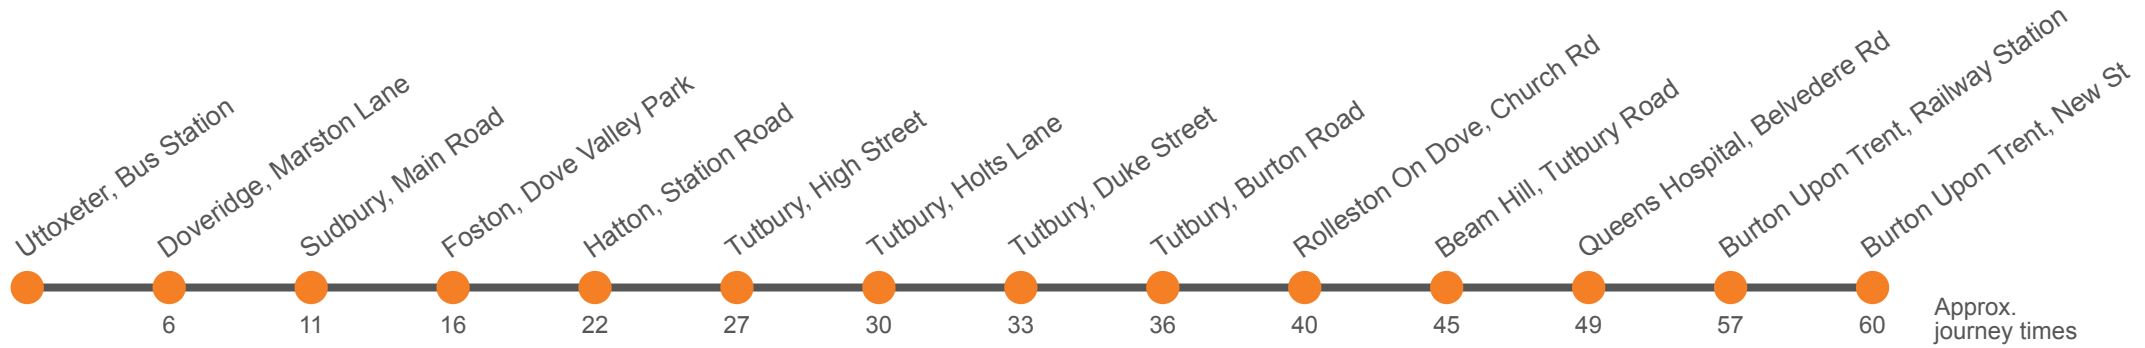

## Uttoxeter to Burton via Tutbury

Effective from: 09/03/2021

Midland Classic

### Saturday

Uttoxeter, Bus Station	0835		35		1435	1545	1705	1745	1845
Doveridge, Marston Lane	0841		41		1441	1551	1711	1751	1851
Sudbury, Vernon Arms	0846		46		1446	1556	1716	1756	1856
Foston, Dove Valley Park	0851		51		1451	1601	1721	1802	1902
Hatton, The Salt Box	0857	Then at these mins past the hour	57	until	1457	1607	1727	1807	1907
Tutbury, High Street	0902		02		1502	1612	1732	1812	1912
Tutbury, Holts Lane	0905		05		1505	1615	1735	1815	
Tutbury, Duke Street	0908		08		1508	1618	1738	1818	
Tutbury, Ironwalls Lane	0911		11		1511	1621	1741	1821	1914
Rolleston On Dove, Spread Eagle Inn Ph	0915		15		1515	1625	1745	1825	
Beam Hill, Tutbury Road	0920		20		1520	1630	1750	1830	1917
Burton, Queens Hospital	0924		24		1524	1634	1754	1834	1922
Burton, Railway Station	0932		32		1532	1642	1802	1842	1927
Burton, New Street, Stand 9	0935		35		1535	1645	1805	1845	1930