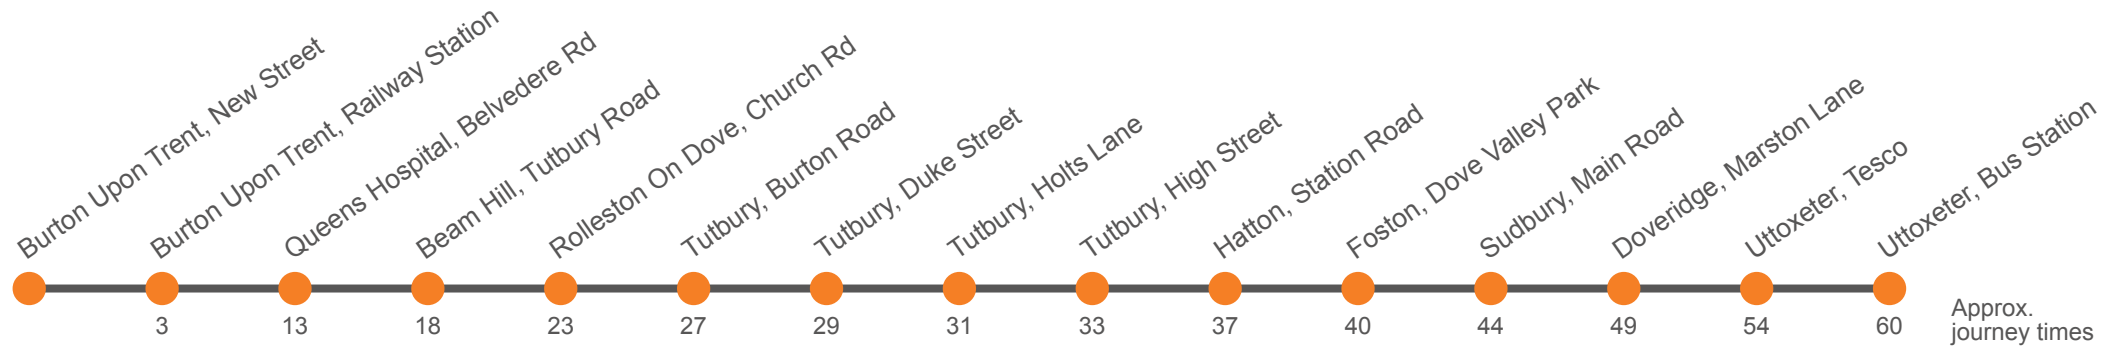

## Burton to Uttoxeter via Tutbury

Effective from: 09/03/2021

Midland Classic

## Uttoxeter to Burton via Tutbury

Effective from: 09/03/2021

Midland Classic

### Saturday

Uttoxeter, Bus Station	0835		35		1435	1545	1705	1745	1845
Doveridge, Marston Lane	0841		41		1441	1551	1711	1751	1851
Sudbury, Vernon Arms	0846		46		1446	1556	1716	1756	1856
Foston, Dove Valley Park	0851		51		1451	1601	1721	1802	1902
Hatton, The Salt Box	0857	Then at these mins past the hour	57	until	1457	1607	1727	1807	1907
Tutbury, High Street	0902		02		1502	1612	1732	1812	1912
Tutbury, Holts Lane	0905		05		1505	1615	1735	1815	
Tutbury, Duke Street	0908		08		1508	1618	1738	1818	
Tutbury, Ironwalls Lane	0911		11		1511	1621	1741	1821	1914
Rolleston On Dove, Spread Eagle Inn Ph	0915		15		1515	1625	1745	1825	
Beam Hill, Tutbury Road	0920		20		1520	1630	1750	1830	1917
Burton, Queens Hospital	0924		24		1524	1634	1754	1834	1922
Burton, Railway Station	0932		32		1532	1642	1802	1842	1927
Burton, New Street, Stand 9	0935		35		1535	1645	1805	1845	1930