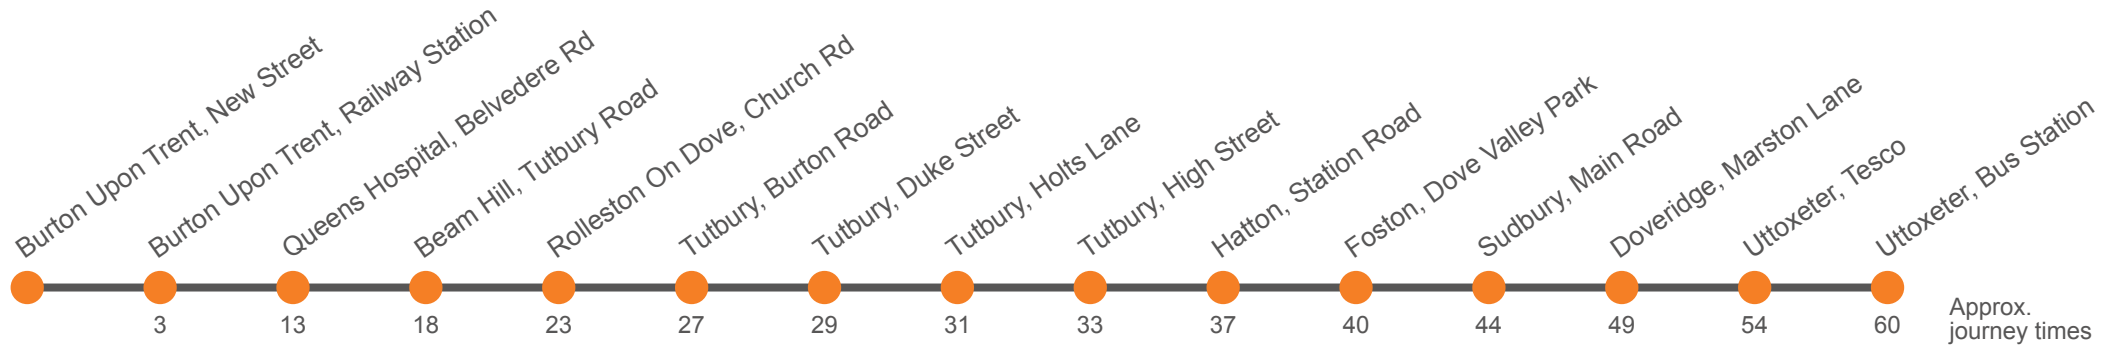

## Burton to Uttoxeter via Tutbury

Effective from: 09/03/2021

Midland Classic

## Uttoxeter to Burton via Tutbury

Effective from: 09/03/2021

Midland Classic

### Saturday

Uttoxeter, Bus Station	0835		35		1435	1545	1705	1745	1845
Doveridge, Marston Lane	0841		41		1441	1551	1711	1751	1851
Sudbury, Vernon Arms	0846		46		1446	1556	1716	1756	1856
Foston, Dove Valley Park	0851		51		1451	1601	1721	1802	1902
Hatton, The Salt Box	0857	Then at these mins past the hour	57	until	1457	1607	1727	1807	1907
Tutbury, High Street	0902		02		1502	1612	1732	1812	1912
Tutbury, Holts Lane	0905		05		1505	1615	1735	1815	
Tutbury, Duke Street	0908		08		1508	1618	1738	1818	
Tutbury, Ironwalls Lane	0911		11		1511	1621	1741	1821	1914
Rolleston On Dove, Spread Eagle Inn Ph	0915		15		1515	1625	1745	1825	
Beam Hill, Tutbury Road	0920		20		1520	1630	1750	1830	1917
Burton, Queens Hospital	0924		24		1524	1634	1754	1834	1922
Burton, Railway Station	0932		32		1532	1642	1802	1842	1927
Burton, New Street, Stand 9	0935		35		1535	1645	1805	1845	1930