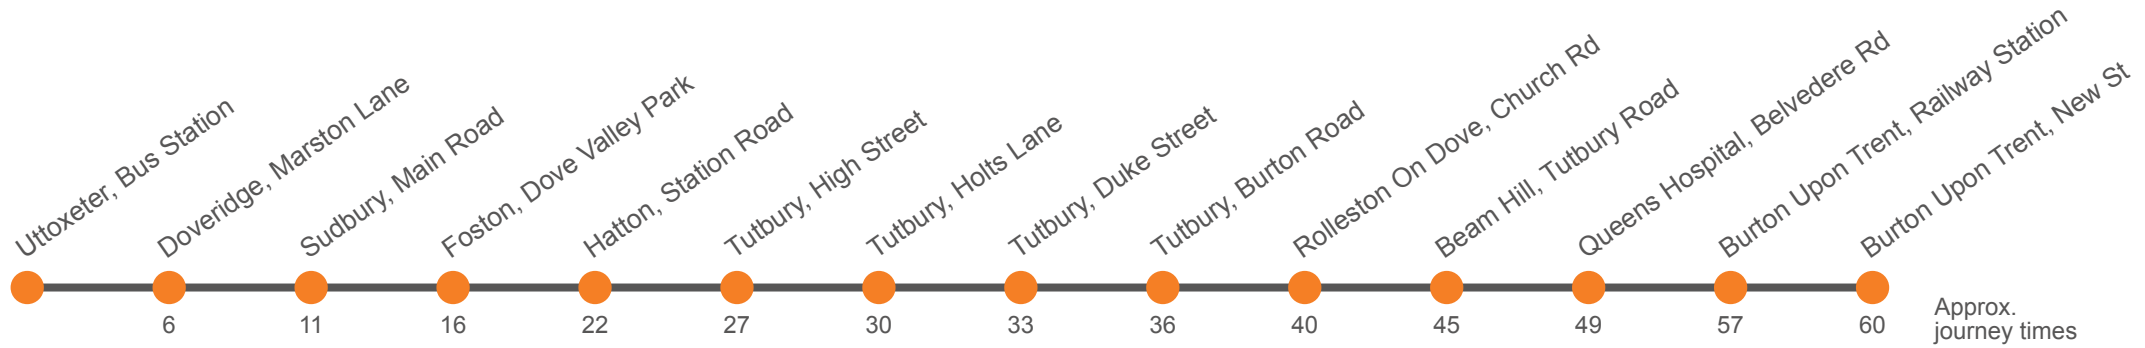

### Monday to Friday

Uttoxeter, Bus Station	0725	0835		35		1435	1545	1705	1745	1845	1925
Doveridge, Marston Lane	0731	0841		41		1441	1551	1711	1751	1851	1930
Sudbury, Vernon Arms	0736	0846		46		1446	1556	1716	1756	1856	1934
Foston, Dove Valley Park	0743	0851		51		1451	1601	1721	1802	1902	1941
Hatton, The Salt Box	0747	0857	Then at these mins past the hour	57		1457	1607	1727	1807	1907	1945
Tutbury, High Street	0754	0902		02		1502	1612	1732	1812	1912	1950
Tutbury, Holts Lane	0757	0905		05	until	1505	1615	1735	1815		
Tutbury, Duke Street	0801	0908		08		1508	1618	1738	1818		
Tutbury, Ironwalls Lane	0804	0911		11	1511	1621	1741	1821	1914	1952	
Rolleston On Dove, Spread Eagle Inn Ph	0810	0915		15	1515	1625	1745	1825			
Beam Hill, Tutbury Road	0815	0920		20	1520	1630	1750	1830	1917	1955	
Burton, Queens Hospital	0819	0924		24	1524	1634	1754	1834	1922	2000	
Burton, Railway Station	0827	0932		32	1532	1642	1802	1842	1927	2005	
Burton, New Street, Stand 9	0832	0935		35	1535	1645	1805	1845	1930	2008	

## Uttoxeter to Burton via Tutbury

Effective from: 09/03/2021

Midland Classic

### Saturday

Uttoxeter, Bus Station	0835		35		1435	1545	1705	1745	1845
Doveridge, Marston Lane	0841		41		1441	1551	1711	1751	1851
Sudbury, Vernon Arms	0846		46		1446	1556	1716	1756	1856
Foston, Dove Valley Park	0851		51		1451	1601	1721	1802	1902
Hatton, The Salt Box	0857	Then at these mins past the hour	57	until	1457	1607	1727	1807	1907
Tutbury, High Street	0902		02		1502	1612	1732	1812	1912
Tutbury, Holts Lane	0905		05		1505	1615	1735	1815	
Tutbury, Duke Street	0908		08		1508	1618	1738	1818	
Tutbury, Ironwalls Lane	0911		11		1511	1621	1741	1821	1914
Rolleston On Dove, Spread Eagle Inn Ph	0915		15		1515	1625	1745	1825	
Beam Hill, Tutbury Road	0920		20		1520	1630	1750	1830	1917
Burton, Queens Hospital	0924		24		1524	1634	1754	1834	1922
Burton, Railway Station	0932		32		1532	1642	1802	1842	1927
Burton, New Street, Stand 9	0935		35		1535	1645	1805	1845	1930