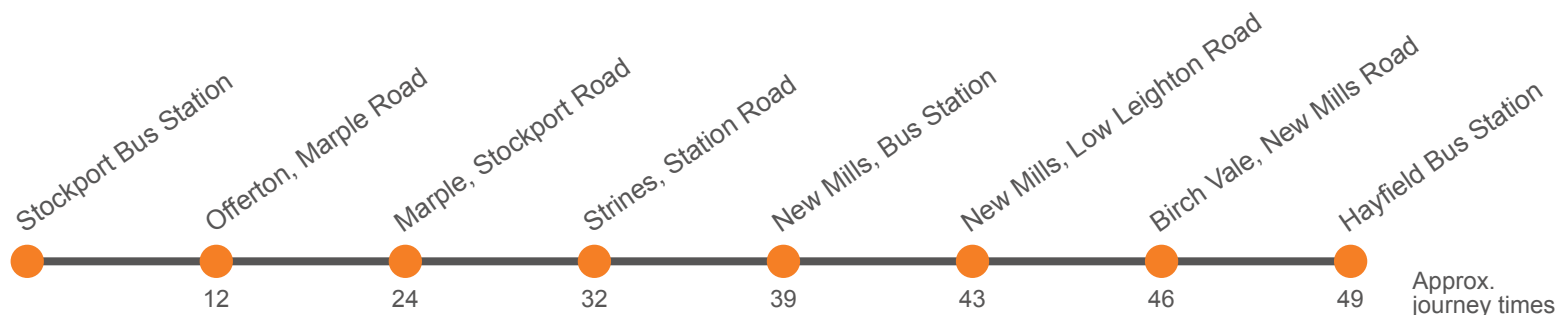

## Stockport to Hayfield via New Mills

Effective from: 11/04/2021

Stagecoach Manchester

# Hayfield to Stockport via New Mills

Effective from: 11/04/2021

Stagecoach Manchester

## Hayfield to Stockport via New Mills

Effective from: 11/04/2021

Stagecoach Manchester

## Sunday

Hayfield Bus Station	0000	0945		45		1545	1645	1745	1845	1930	2030	2125	2225	2315
Birch Vale, Grouse Hotel	0003	0948	Then at these mins past the hour	48	until	1548	1648	1748	1848	1933	2033	2128	2228	2318
New Mills, Cale Road	0006	0951		51		1551	1651	1751	1851	1936	2036	2131	2231	2321
New Mills, Bus Station, Stop 1	0010	0956		56		1556	1656	1755	1855	1940	2040	2135	2235	2325
Strines, Station Road	0016	1003		03		1603	1703	1801	1901	1946	2046	2141	2241	2331
Marple, The Navigation Stop C <i>arr</i>	0021	1009		09		1609	1709	1806	1906	1951	2051	2146	2246	2336
Marple, The Navigation Stop C <i>dep</i>	0022	1010		10		1610	1710	1807	1907	1952	2052	2147	2247	2337
Offerton Fold	0032	1022		22		1622	1722	1817	1917	2002	2102	2157	2257	2347
Stockport Bus Station	0041	1035		35		1635	1733	1826	1926	2011	2111	2206	2306	2356