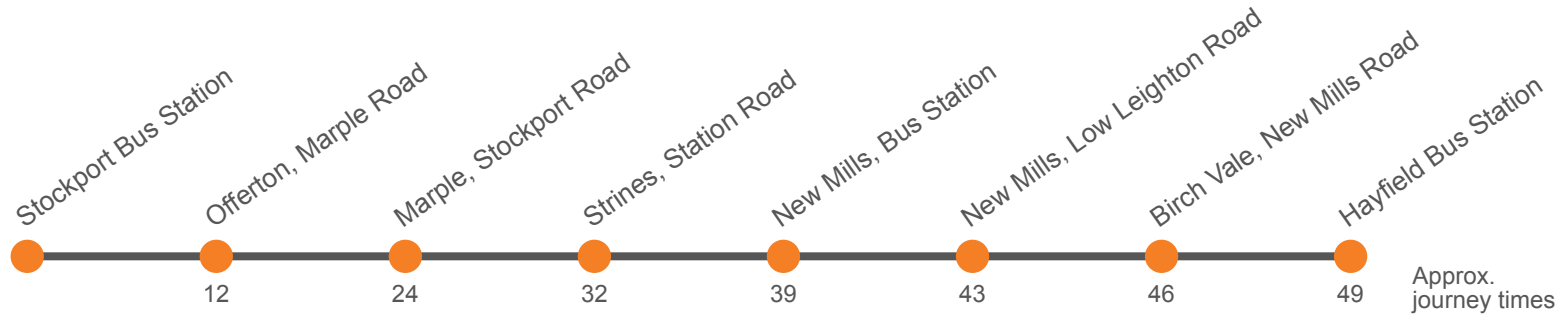

Monday to Friday (continued)

Service:	358	358	358	358	358	358
Stockport Bus Station Stand R	1800	1915	2015	2115	2215	2315
Offerton Fold	1815	1925	2025	2125	2225	2325
Marple, Navigation Stop A <i>arr</i>	1829	1935	2035	2135	2235	2335
Marple, Navigation Stop A <i>dep</i>	1831	1936	2036	2136	2236	2336
Strines, Station Road	1837	1941	2041	2141	2241	2341
New Mills, Bus Station, Stop 1	1844	1947	2047	2147	2247	2347
New Mills, Newtown Rail Stn						
Hazel Grove, Rising Sun						
Disley, Rams Head						
Newtown Railway Station, Albion Road						
New Mills, Cale Road	1849	1951	2051	2151	2251	2351
Birch Vale, Grouse Hotel	1852	1954	2054	2154	2254	2354
Hayfield Bus Station	1855	1957	2057	2157	2257	2357