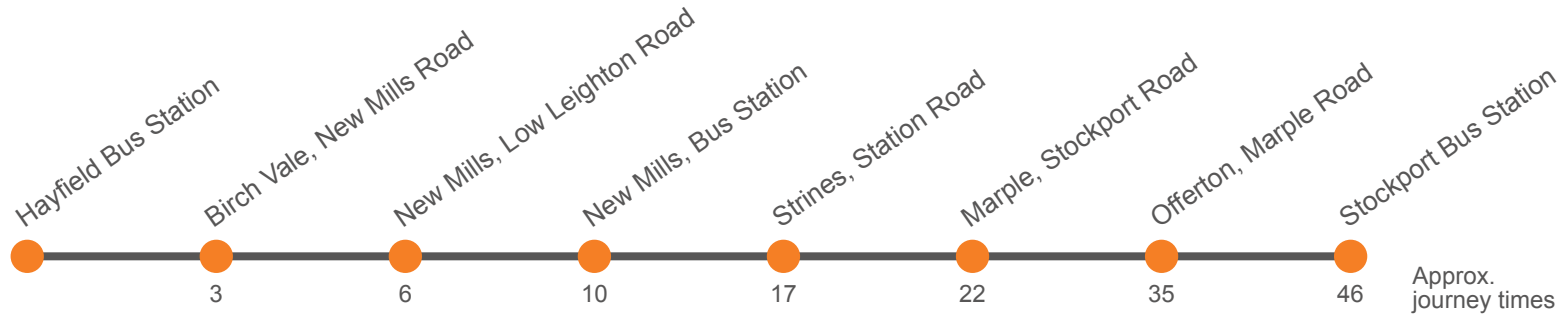

## Sunday

Service:	358		358		358	358	358	358	358	358
Stockport Bus Station Stand R	0845		45		1745	1845	1945	2030	2130	2230
Offerton Fold	0859		59		1759	1855	1955	2040	2140	2240
Marple, Navigation Stop A <i>arr</i>	0912	Then at these mins past the hour	12		1812	1905	2005	2050	2150	2250
Marple, Navigation Stop A <i>dep</i>	0915		15		1815	1906	2006	2051	2151	2251
Strines, Station Road	0921		21	until	1821	1911	2011	2056	2156	2256
New Mills, Bus Station, Stop 1	0928		28		1828	1917	2017	2102	2202	2302
New Mills, Cale Road	0933		33		1833	1921	2021	2106	2206	2306
Birch Vale, Grouse Hotel	0936	36		1836	1924	2024	2109	2209	2309	
Hayfield Bus Station	0939	39		1839	1927	2027	2112	2212	2312	

# Hayfield to Stockport via New Mills

Effective from: 11/04/2021

Stagecoach Manchester

## Hayfield to Stockport via New Mills

Effective from: 11/04/2021

Stagecoach Manchester