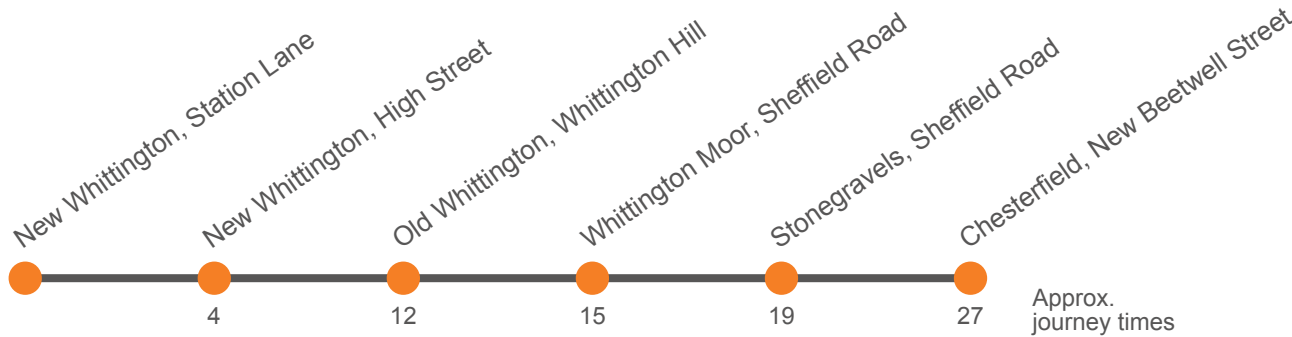

25 & 25a

New Whittington to Chesterfield via Whittington Moor

Effective from: 11/04/2021

Stagecoach Chesterfield

Monday to Friday (continued)

Service:	25	25	25	25	25	25	25	25	25	25
New Whittington, Station Lane	1237	1317	1337	1417	1437	1516	1541	1625	1650	1735
New Whittington, High Street	1241	1321	1341	1421	1441	1521	1546	1630	1654	1739
Old Whittington, Bulls Head	1249	1329	1349	1429	1449	1529	1554	1638	1702	1747
Whittington Moor, Lidl	1252	1332	1352	1432	1452	1533	1557	1641	1705	1750
Stonegravels, Bus Depot	1256	1336	1356	1436	1456	1537	1602	1646	1710	1755
Chesterfield, New Beetwell Street, Stop B9	1304	1344	1404	1444	1504	1545	1610	1654	1718	1803

25 & 25a

New Whittington to Chesterfield via Whittington Moor

Effective from: 11/04/2021

Stagecoach Chesterfield

Saturday

Service:	25A	25	25A	25	25	25		25	25		25	25	25	25
New Whittington, Station Lane	...	0658	...	0827	0917	0937	Then at these mins past the hour	17	37	until	1517	1537	1617	1637
New Whittington, High Street	0633	0703	0733	0831	0921	0941		21	41		1521	1541	1621	1641
Old Whittington, Bulls Head	0640	0710	0740	0839	0929	0949		29	49		1529	1549	1629	1649
Whittington Moor, Lidl	0643	0713	0743	0842	0932	0952		32	52		1532	1552	1632	1652
Stonegravels, Bus Depot	0647	0717	0747	0846	0936	0956		36	56		1536	1556	1636	1656
Chesterfield, New Beetwell Street, Stop B9	0654	0724	0754	0854	0944	1004		44	04		1544	1604	1644	1704

Sunday

Service:	25A	25A		25A		25A	25A	25A
New Whittington, High Street	0912	1022	Then at these mins past the hour	22	until	1522	1622	1722
Old Whittington, Bulls Head	0919	1029		29		1529	1629	1729
Whittington Moor, Lidl	0922	1032		32		1532	1632	1732
Stonegravels, Bus Depot	0926	1036		36		1536	1636	1736
Chesterfield, Cavendish Street, Stop U2	0930	1040		40		1540	1640	1740