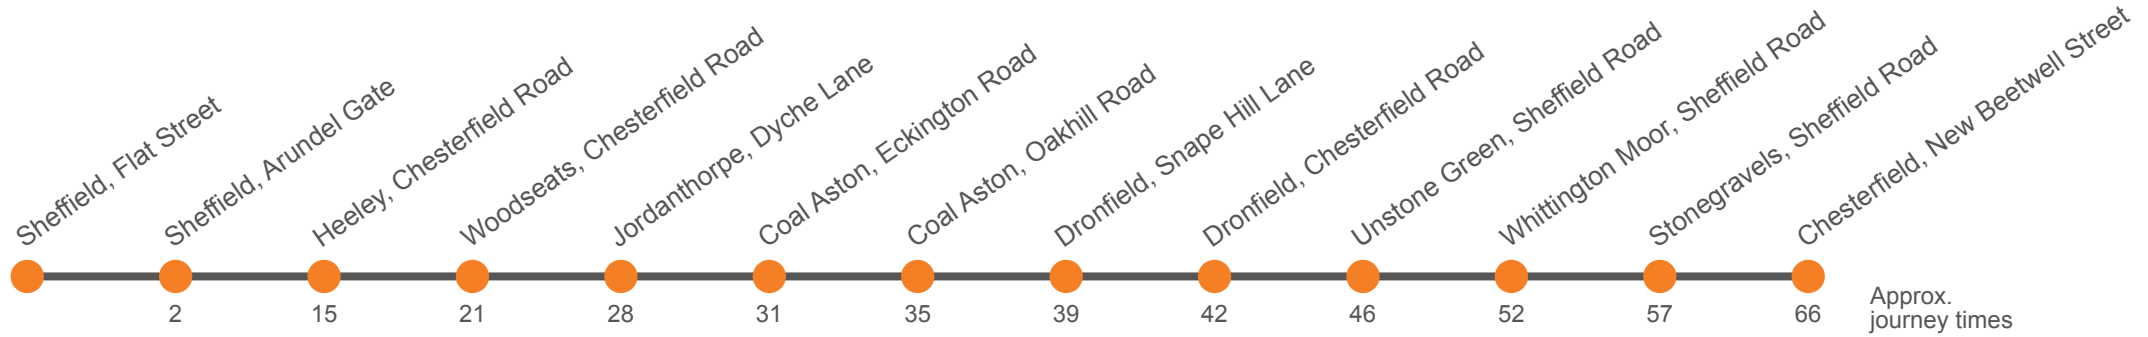

Monday to Friday (continued)

Sheffield, Flat Street,	2025	2225
Sheffield, Arundel Gate, Stop AG12	2027	2227
Heeley, Retail Park	2040	2240
Woodseats, Chesterfield Road	2046	2246
Jordanthorpe, Dyche Lane/Dyche Road	2050	2250
Coal Aston, Methodist Church	2053	2253
Coal Aston, Holmesdale Road	2056	2256
Dronfield, Snape Hill Lane	2100	2300
Railway Station, Chesterfield Road	2102	2302
Dronfield, Green Lane bottom	...	...
Unstone Green, Loundes Road	...	...
Cobnar Wood Close, Carrwood Road	...	...
Coniston Road End, Coniston Road	...	...
Whittington Moor, Lidl	...	...
Stonegravels, Bus Depot	...	...
Chesterfield, Elder Way	...	...
Chesterfield, New Beetwell Street, Stop B9	...	...