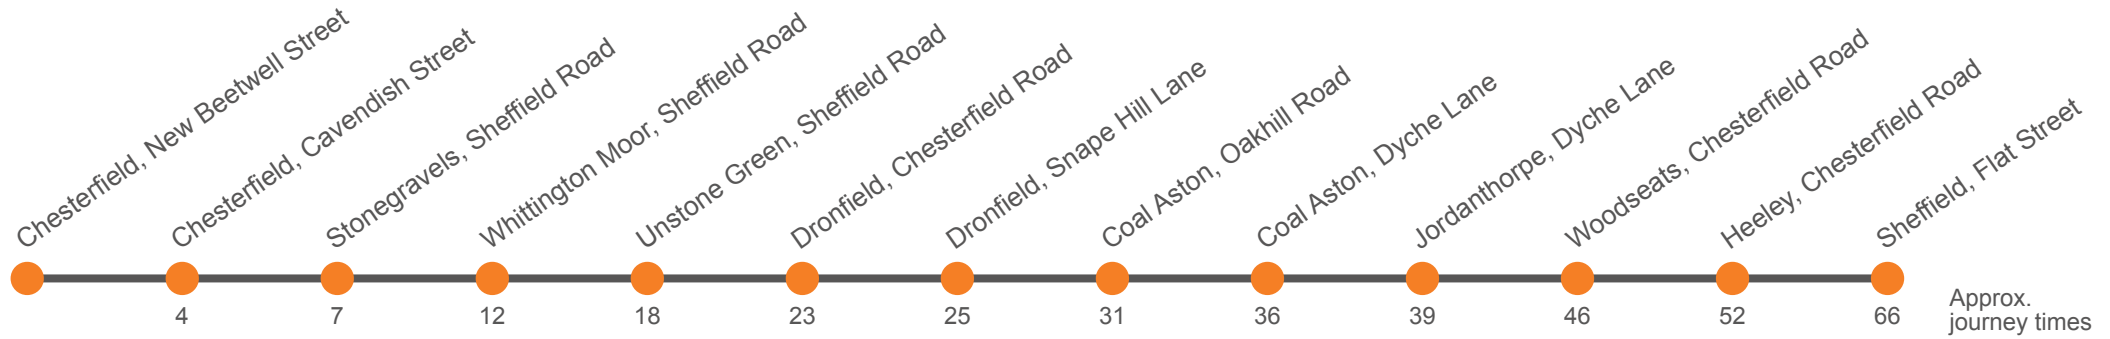

Monday to Friday (continued)

Brampton, Barker Lane	...	...	...	...
Chesterfield, New Beetwell Street, Stop B2	1639	1743	...	...
Chesterfield, Cavendish Street, Stop T2	1643	1747	...	...
Stonegravels, Bus Depot	1646	1750	...	...
Whittington Moor, Lidl	1653	1755	...	...
Coniston Road End, Coniston Road			...	...
Cobnar Wood Close, Carrwood Road			...	...
Carrwood Road, Carrwood Road			...	...
Unstone Green, Loundes Road	1700	1802	...	...
Dronfield, Green Lane bottom	1706	1807	...	...
Dronfield, Railway Station			1943	2143
Dronfield, Snape Hill Lane	1708	1809	1945	2145
Coal Aston, Holmesdale Road	1713	1813	1949	2149
Coal Aston, Dyche Lane	1718	1818	1953	2153
Jordanthorpe, Dyche Lane/Batemoor Rd	1721	1820	1956	2156
Woodseats, Library	1730	...	2003	2203
Heeley, Retail Park	1736	...	2008	2208
Sheffield, Flat Street,	1750	...	2020	2220