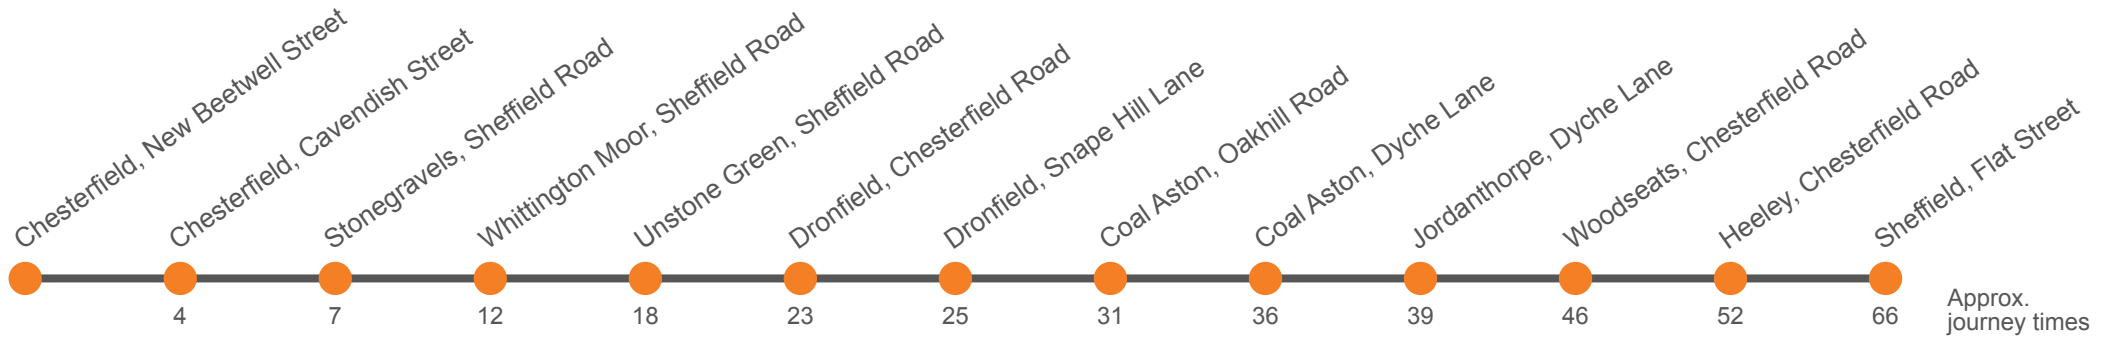

Sunday

Dronfield, Railway Station	0933	1033	1133	1233	1333	1433	1533	1633	1743	1942	2142
Dronfield, Snape Hill Lane	0935	1035	1135	1235	1335	1435	1535	1635	1745	1944	2144
Coal Aston, Holmesdale Road	0939	1039	1139	1239	1339	1439	1539	1639	1749	1948	2148
Coal Aston, Dycbe Lane	0943	1043	1143	1243	1343	1443	1543	1643	1753	1952	2152
Jordanthorpe, Dycbe Lane/Batemoor Rd	0946	1046	1146	1246	1346	1446	1546	1646	1756	1955	2155
Woodseats, Library	0953	1053	1153	1253	1353	1453	1553	1653	1803	2002	2202
Heeley, Retail Park	0958	1059	1159	1259	1359	1458	1558	1658	1808	2007	2207
Sheffield, Flat Street,	1009	1111	1211	1311	1411	1510	1610	1710	1819	2018	2218