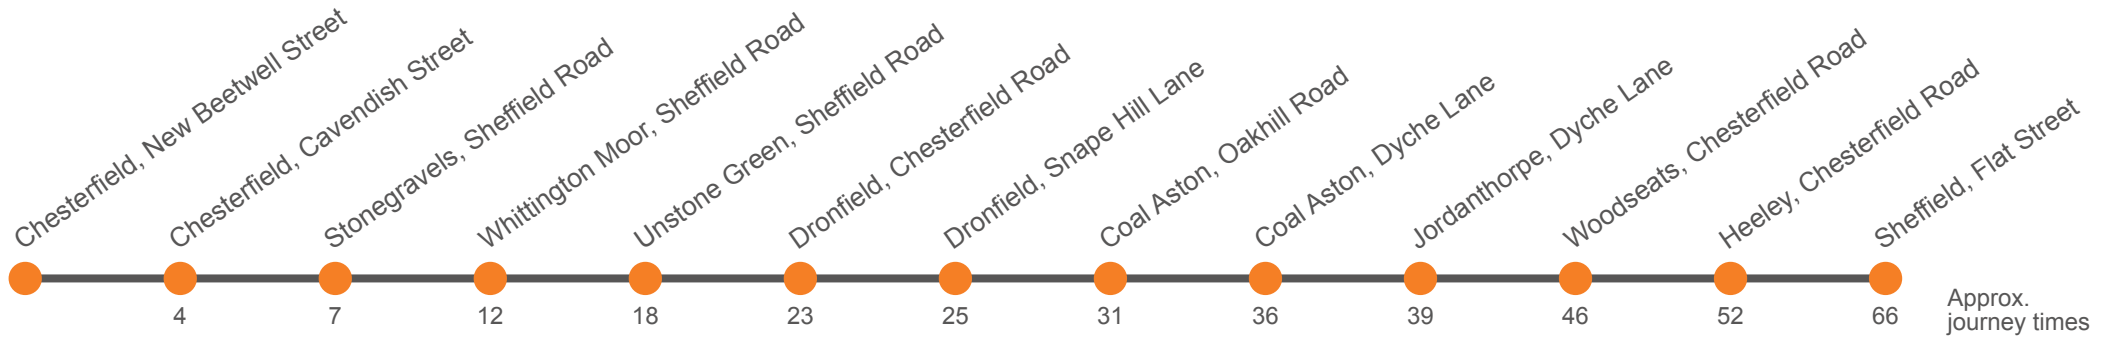

### Monday to Friday (continued)

Brampton, Barker Lane	...	...	...	...
Chesterfield, New Beetwell Street, Stop B2	1639	1743	...	...
Chesterfield, Cavendish Street, Stop T2	1643	1747	...	...
Stonegravels, Bus Depot	1646	1750	...	...
Whittington Moor, Lidl	1653	1755	...	...
Coniston Road End, Coniston Road			...	...
Cobnar Wood Close, Carrwood Road			...	...
Carrwood Road, Carrwood Road			...	...
Unstone Green, Loundes Road	1700	1802	...	...
Dronfield, Green Lane bottom	1706	1807	...	...
Dronfield, Railway Station			1943	2143
Dronfield, Snape Hill Lane	1708	1809	1945	2145
Coal Aston, Holmesdale Road	1713	1813	1949	2149
Coal Aston, Dyche Lane	1718	1818	1953	2153
Jordanthorpe, Dyche Lane/Batemoor Rd	1721	1820	1956	2156
Woodseats, Library	1730	...	2003	2203
Heeley, Retail Park	1736	...	2008	2208
Sheffield, Flat Street,	1750	...	2020	2220

### Sunday

Sheffield, Flat Street,	0946	1046	1148	1250	1350	1450	1550	1650	1825	2025	2223
Sheffield, Arundel Gate, Stop AG12	0948	1048	1150	1252	1352	1452	1552	1652	1827	2027	2225
Heeley, Retail Park	1000	1100	1202	1305	1405	1505	1605	1705	1838	2038	2235
Woodseats, Chesterfield Road	1006	1106	1208	1311	1411	1511	1611	1711	1843	2043	2240
Jordanthorpe, Dyche Lane/Dyche Road	1014	1114	1216	1319	1419	1519	1619	1719	1850	2050	2247
Coal Aston, Methodist Church	1017	1117	1219	1322	1422	1522	1622	1722	1853	2053	2250
Coal Aston, Holmesdale Road	1021	1121	1223	1326	1426	1526	1626	1726	1857	2057	2254
Dronfield, Snape Hill Lane	1024	1124	1226	1329	1429	1529	1629	1729	1900	2100	2257
Railway Station, Chesterfield Road	1026	1126	1228	1331	1431	1531	1631	1731	1902	2102	2259