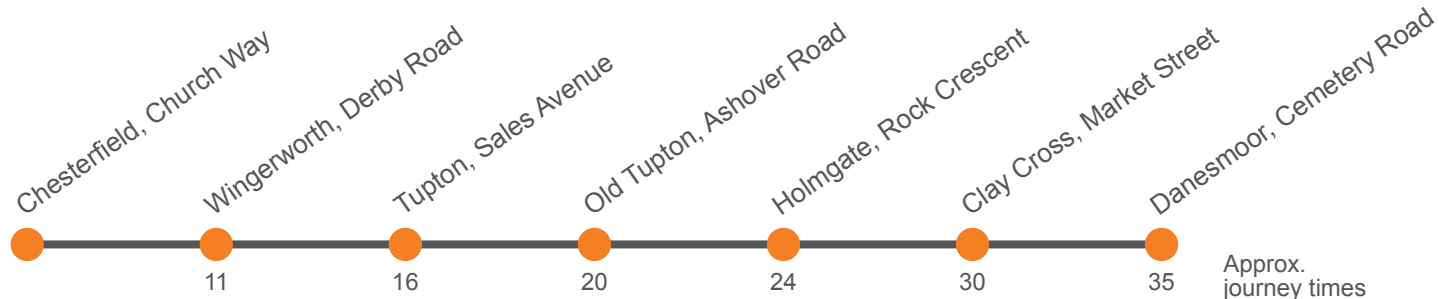

Monday to Friday (continued)

Service:	51	51	51	51	51	51	51	51	51	51	51	51	51	51A
Chesterfield, Church Way, Stop H1	1544	1604	1624	1642	1702	1727	1747	1807	1827	1904	1950	2045	2145	
Grangewood Farm, Harehill Road														2157
Wingerworth, Derby Rd/Nottingham Drive	1558	1618	1638	1658	1719	1739	1759	1818	1838	1915	2000	2055	2202	
Tupton, Sales Avenue	1604	1624	1644	1704	1725	1745	1804	1823	1843	1920	2005	2100	2207	
Tupton, Tupton Hall School														
Old Tupton, The Tupton Tap/Derby Road														
Old Tupton, Ashover Rd/Tupton Tap	1608	1628	1648	1708	1729	1749	1808	1827	1847	1924	2009	2104	2211	
Holmgate, Rock Crescent	1612	1632	1652	1712	1733	1753	1812	1831	1851	1928	2013	2108	2215	
Clay Cross, Market Street	1617	1637	1657	1717	1738	1758	1817	1836	1856	1933	2018	2113	2220	
Danesmoor, Cemetery Road	1622	1642	1702	1722	1743	1803	1822	1841	1901	1938	2023	2118	2225	
Danesmoor, Springvale Road	...	...	...	...	...	...	...	1842	...	...	...	...	...	...