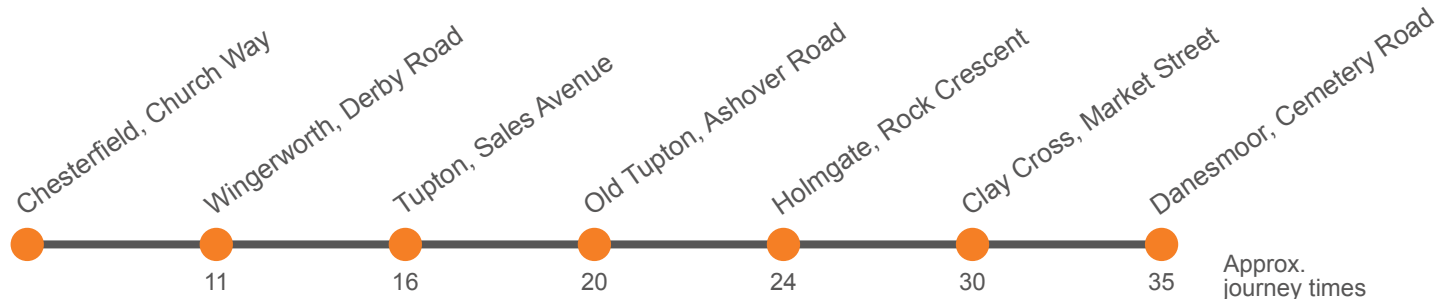

Sunday

Service:	51	51	51	51	51	51	51	51	51	51	51	51	51
Chesterfield, Church Way, Stop H1	0827	0927	1027	1124	1224	1324	1424	1524	1624	1724	1824	1927	2027
Wingerworth, Derby Rd/Nottingham Drive	0835	0936	1037	1135	1236	1336	1436	1536	1635	1735	1835	1936	2036
Tupton, Sales Avenue	0839	0941	1042	1140	1241	1341	1441	1541	1640	1740	1840	1941	2041
Old Tupton, Ashover Rd/Tupton Tap	0842	0945	1046	1144	1245	1345	1445	1545	1644	1744	1844	1945	2045
Holmgate, Rock Crescent	0845	0948	1049	1147	1249	1349	1449	1549	1648	1748	1847	1948	2048
Clay Cross, Market Street	0850	0953	1054	1152	1254	1354	1454	1554	1653	1753	1852	1953	2053
Danesmoor, Cemetery Road	0855	0958	1059	1157	1259	1359	1459	1559	1658	1758	1857	1958	2058

Sunday (continued)

Service:	51	51
Chesterfield, Church Way, Stop H1	2127	2227
Wingerworth, Derby Rd/Nottingham Drive	2136	2236
Tupton, Sales Avenue	2141	2241
Old Tupton, Ashover Rd/Tupton Tap	2145	2245
Holmgate, Rock Crescent	2148	2248
Clay Cross, Market Street	2153	2253
Danesmoor, Cemetery Road	2158	2258