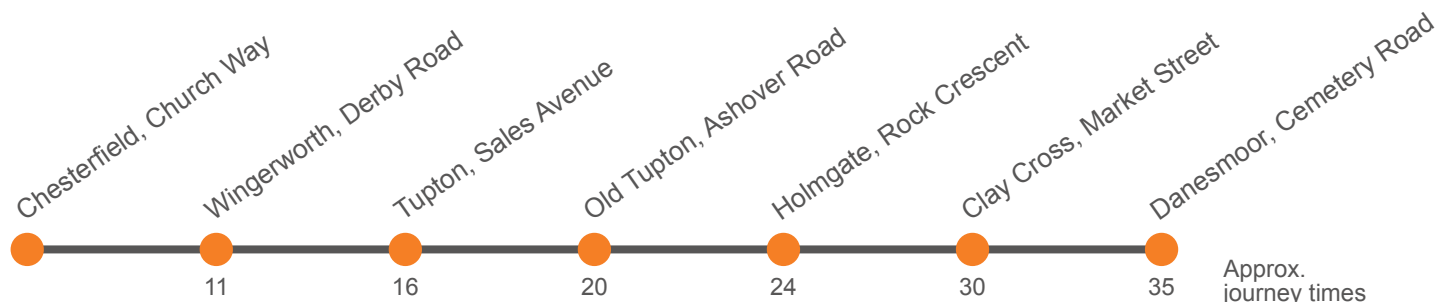

Saturday (continued)

Service:	51	51	51	51	51	51	51	51	51	51	51	51	51
Chesterfield, Church Way, Stop H1	1234	1304	1334	1404	1434	1504	1534	1604	1634	1704	1734	1804	1834
Grangewood Farm, Harehill Road													
Wingerworth, Derby Rd/Nottingham Drive	1247	1317	1347	1417	1446	1516	1546	1616	1646	1716	1746	1814	1844
Tupton, Sales Avenue	1253	1323	1353	1423	1452	1521	1551	1621	1651	1721	1751	1819	1849
Old Tupton, The Tupton Tap/Derby Road													
Old Tupton, Ashover Rd/Tupton Tap	1257	1327	1357	1427	1456	1525	1555	1625	1655	1725	1755	1822	1852
Holmgate, Rock Crescent	1301	1331	1401	1431	1500	1529	1559	1629	1659	1729	1759	1826	1856
Clay Cross, Market Street	1307	1337	1407	1437	1506	1535	1605	1635	1705	1734	1804	1831	1901
Danesmoor, Cemetery Road	1312	1342	1412	1442	1511	1540	1610	1640	1710	1739	1809	1836	1906

Saturday (continued)

Service:	51	51	51	51A	51A
Chesterfield, Church Way, Stop H1	1904	1950	2045	2145	2315
Grangewood Farm, Harehill Road				2157	2327
Wingerworth, Derby Rd/Nottingham Drive	1914	2000	2055	2202	2332
Tupton, Sales Avenue	1919	2005	2100	2207	2337
Old Tupton, The Tupton Tap/Derby Road					
Old Tupton, Ashover Rd/Tupton Tap	1922	2009	2104	2211	2341
Holmgate, Rock Crescent	1926	2013	2108	2215	2344
Clay Cross, Market Street	1931	2018	2113	2220	2349
Danesmoor, Cemetery Road	1936	2023	2118	2225	2354