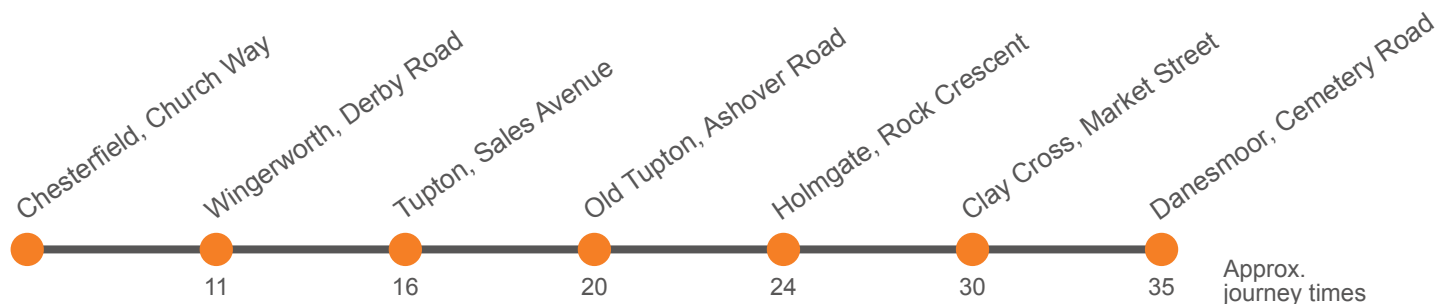

Monday to Friday (continued)

Codes											Sch		
Service:	51	51	51	51	51	51	51	51	51	51	51	51	51
Chesterfield, Church Way, Stop H1	1004	1034	1104	1134	1204	1234	1304	1334	1404	1434	...	1504	1524
Grangewood Farm, Harehill Road											...		
Wingerworth, Derby Rd/Nottingham Drive	1015	1045	1115	1145	1216	1246	1316	1346	1417	1447	...	1517	1537
Tupton, Sales Avenue	1021	1051	1121	1151	1222	1252	1322	1352	1423	1453	1508	1523	1543
Tupton, Tupton Hall School											1513		
Old Tupton, The Tupton Tap/Derby Road													
Old Tupton, Ashover Rd/Tupton Tap	1025	1055	1125	1155	1226	1256	1326	1356	1427	1500	1515	1528	1548
Holmgate, Rock Crescent	1029	1059	1129	1159	1230	1300	1330	1400	1431	1504	1519	1532	1552
Clay Cross, Market Street	1035	1105	1135	1205	1236	1306	1336	1406	1437	1513	1526	1538	1558
Danesmoor, Cemetery Road	1040	1110	1140	1210	1241	1311	1341	1411	1442	1518	1531	1544	1604
Danesmoor, Springvale Road	...	...	...	...	...	...	...	...	...	...	1532	...	...

Sch Derbyshire Schooldays Only