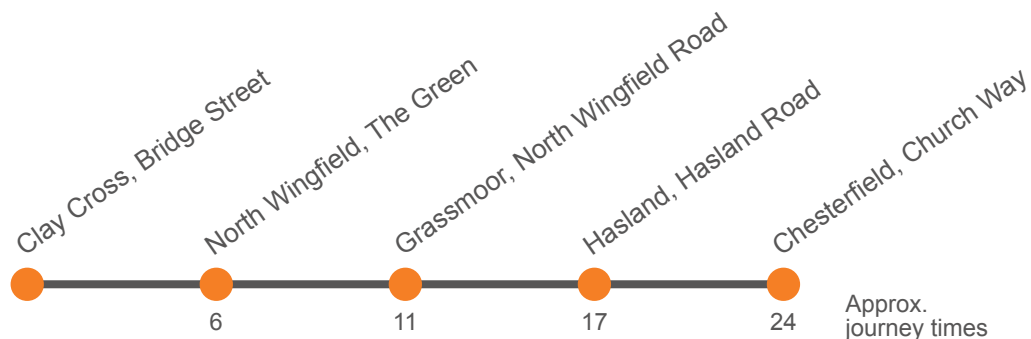

Monday to Friday

Codes	Sch		Hol		Sch		Hol		Sch		Hol		Sch	
Service:	54	54	54	54	54A	54	54	54A	54A	54	54	54A	54A	54
Clay Cross, Bus Station, Stand 3	0531	0601	0621	0636	0651	0706	0718	0728	0733	0739	0745	0751	0757	0806
North Wingfield, The Green	0537	0607	0627	0642	0657	0712	0724	0734	0739	0746	0752	0758	0804	0813
North Wingfield, Alma Road					0658			0736	0740			0759	0805	
Grassmoor, New Street	0542	0612	0633	0648	0703	0718	0730	0742	0744	0754	0758	0806	0810	0818
Hasland, Eastwood Park	0548	0618	0639	0654	0709	0724	0736	0749	0750	0803	0805	0815	0817	0826
Chesterfield, Church Way	0553	0623	0646	0701	0716	0731	0743	0757	0757	0812	0812	0825	0825	0836

Hol Derbyshire School Holidays Only

Sch Derbyshire Schooldays Only

Monday to Friday (continued)

Codes	Hol		Sch		Hol		Sch		Hol		Sch		Hol		Sch	
Service:	54	54	54	54A	54A	54	54A	54	54	54A	54	54A	54	54A	54	
Clay Cross, Bus Station, Stand 3	0809	0819	0821	0834	0836	0849	0901	0913	0925	0937	0949	1001	1013	1025		
North Wingfield, The Green	0816	0826	0827	0840	0842	0855	0907	0919	0931	0943	0955	1007	1019	1031		
North Wingfield, Alma Road				0841	0843		0908			0944		1008				
Grassmoor, New Street	0821	0834	0833	0848	0848	0900	0912	0924	0936	0948	1000	1012	1024	1036		
Hasland, Eastwood Park	0828	0841	0841	0855	0855	0907	0918	0930	0942	0954	1006	1018	1030	1042		
Chesterfield, Church Way	0836	0850	0850	0903	0903	0914	0925	0937	0949	1001	1013	1025	1037	1049		

Hol Derbyshire School Holidays Only

Sch Derbyshire Schooldays Only