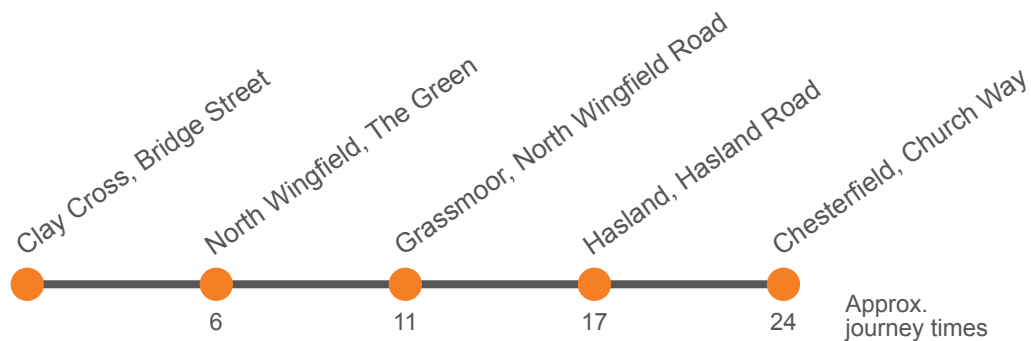

Monday to Friday (continued)

Service:	54	54	54A	54	54	54A	54	54A	54	54A	54	54A	54	54A
Clay Cross, Bus Station, Stand 3	1658	1710	1723	1735	1751	1811	1831	1850	1910	1930	2000	2030	2100	2130
North Wingfield, The Green	1704	1716	1729	1741	1757	1817	1837	1856	1916	1936	2006	2036	2106	2136
North Wingfield, Alma Road			1730			1818		1857		1937		2037		2137
Grassmoor, New Street	1709	1721	1734	1746	1802	1822	1842	1901	1921	1941	2011	2041	2111	2141
Hasland, Eastwood Park	1715	1727	1740	1752	1808	1828	1848	1907	1927	1947	2017	2047	2117	2147
Chesterfield, Church Way	1722	1734	1747	1759	1815	1835	1855	1914	1934	1954	2024	2054	2124	2154

Monday to Friday (continued)

Service:	54	54A	54
Clay Cross, Bus Station, Stand 3	2200	2230	2300
North Wingfield, The Green	2206	2236	2306
North Wingfield, Alma Road		2237	
Grassmoor, New Street	2211	2241	2311
Hasland, Eastwood Park	2217	2247	2317
Chesterfield, Church Way	2224	2254	2324