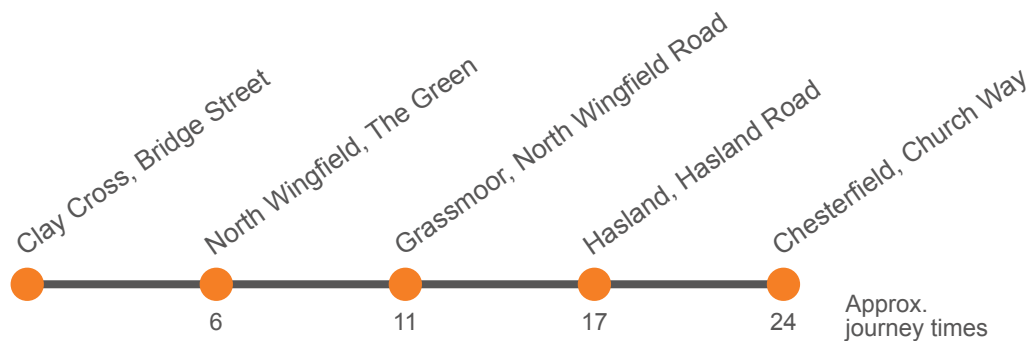

Monday to Friday (continued)

Codes		Hol	Sch		Hol	Sch	Hol	Sch							
Service:	54A	54	54	54A	54	54	54	54	54A	54	54A	54	54	54A	
Clay Cross, Bus Station, Stand 3	1437	1449	1449	1501	1515	1516	1528	1528	1543	1555	1607	1621	1633	1646	
North Wingfield, The Green	1443	1455	1455	1507	1522	1522	1534	1535	1549	1601	1613	1627	1639	1652	
North Wingfield, Alma Road	1444			1509					1550		1614			1653	
Grassmoor, New Street	1448	1501	1502	1514	1527	1528	1540	1543	1554	1606	1618	1632	1644	1657	
Hasland, Eastwood Park	1454	1507	1511	1521	1533	1535	1546	1549	1600	1612	1624	1638	1650	1703	
Chesterfield, Church Way	1501	1514	1518	1528	1540	1542	1553	1556	1607	1619	1631	1645	1657	1710	

Hol Derbyshire School Holidays Only

Sch Derbyshire Schooldays Only

Monday to Friday (continued)

Service:	54	54	54A	54	54	54A	54	54A	54	54A	54	54A	54	54A
Clay Cross, Bus Station, Stand 3	1658	1710	1723	1735	1751	1811	1831	1850	1910	1930	2000	2030	2100	2130
North Wingfield, The Green	1704	1716	1729	1741	1757	1817	1837	1856	1916	1936	2006	2036	2106	2136
North Wingfield, Alma Road			1730			1818		1857		1937		2037		2137
Grassmoor, New Street	1709	1721	1734	1746	1802	1822	1842	1901	1921	1941	2011	2041	2111	2141
Hasland, Eastwood Park	1715	1727	1740	1752	1808	1828	1848	1907	1927	1947	2017	2047	2117	2147
Chesterfield, Church Way	1722	1734	1747	1759	1815	1835	1855	1914	1934	1954	2024	2054	2124	2154

Monday to Friday (continued)

Service:	54	54A	54
Clay Cross, Bus Station, Stand 3	2200	2230	2300
North Wingfield, The Green	2206	2236	2306
North Wingfield, Alma Road		2237	
Grassmoor, New Street	2211	2241	2311
Hasland, Eastwood Park	2217	2247	2317
Chesterfield, Church Way	2224	2254	2324