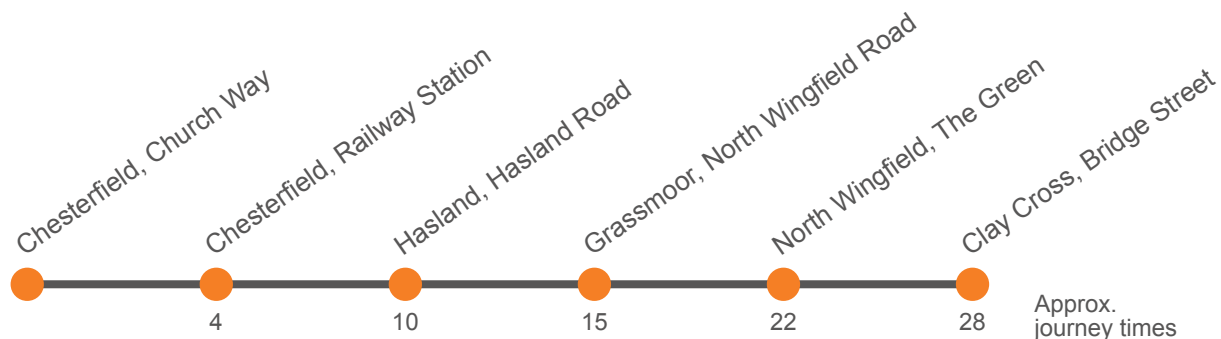

Saturday (continued)

Service:	54A	54	54A	54	54	54A	54	54	54A	54	54	54A	54	54
Chesterfield, Church Way, Stop H2	1454	1506	1518	1533	1548	1603	1618	1633	1648	1703	1719	1739	1759	1819
Chesterfield, Railway Station	1458	1510	1522	1537	1552	1607	1622	1637	1652	1707	1723	1743	1803	1823
Hasland, Eastwood Park	1504	1516	1528	1543	1558	1613	1628	1643	1658	1713	1729	1749	1809	1829
Grassmoor, New Street	1509	1521	1533	1548	1603	1618	1633	1648	1703	1718	1734	1754	1814	1834
North Wingfield, Alma Road	1514		1538			1623			1708			1759		
North Wingfield, The Green	1516	1528	1540	1555	1610	1625	1640	1655	1710	1725	1741	1801	1821	1841
Clay Cross, Bus Station, Stand 3	1522	1534	1546	1601	1616	1631	1646	1701	1716	1731	1747	1807	1827	1847

Saturday (continued)

Service:	54A	54	54A	54	54A	54	54A	54	54A	54
Chesterfield, Church Way, Stop H2	1839	1859	1929	1959	2029	2059	2129	2159	2229	2259
Chesterfield, Railway Station	1843	1903	1933	2003	2033	2103	2133	2203	2233	2303
Hasland, Eastwood Park	1849	1909	1939	2009	2039	2109	2139	2209	2239	2309
Grassmoor, New Street	1854	1914	1944	2014	2044	2114	2144	2214	2244	2314
North Wingfield, Alma Road	1859		1949		2049		2149		2249	
North Wingfield, The Green	1901	1921	1951	2021	2051	2121	2151	2221	2251	2321
Clay Cross, Bus Station, Stand 3	1907	1927	1957	2027	2057	2127	2157	2227	2257	2327