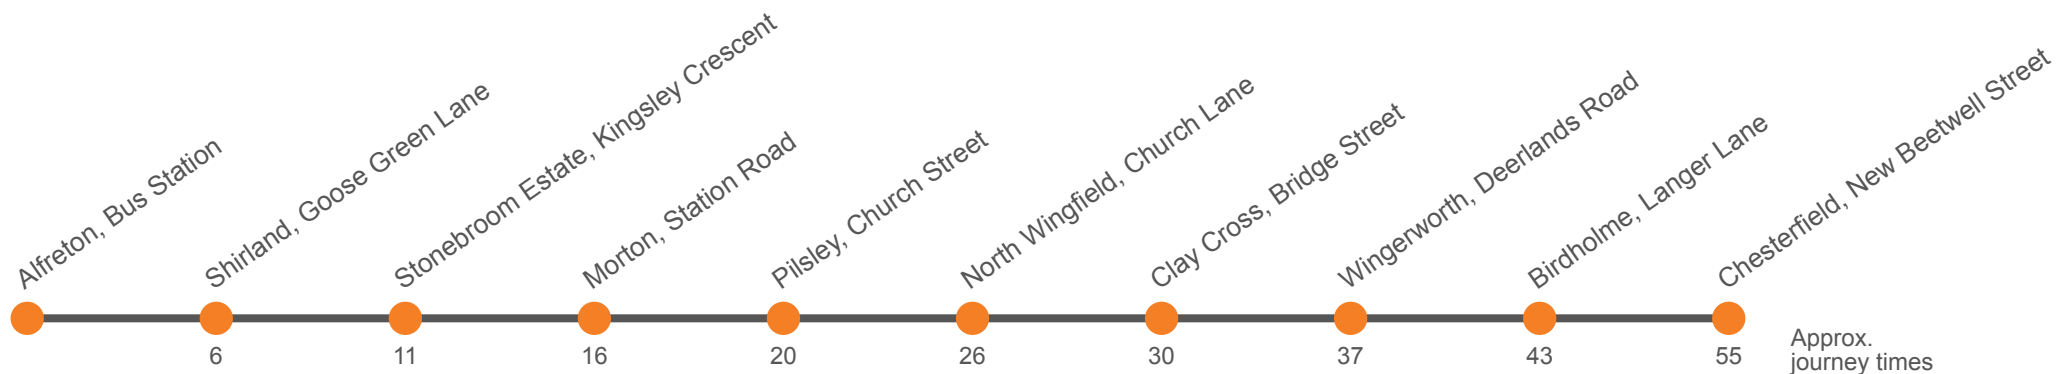

# Alfreton to Chesterfield via Pilsley & Clay Cross

Effective from: 12/09/2021

55 Stagecoach Yorkshire  
55a Hulleys of Baslow

## Monday to Friday

Service:	55	55	55	55	55	55	55	55	55	55	55	55
Alfreton, Bus Station	0640	0744	0855	0957	1057	1205	1305	1410	1510	1615	1720	
Shirland, Goose Green Lane	0646	0750	0901	1003	1103	1211	1311	1416	1516	1621	1726	
Stonebroom Estate, Kingsley Crescent	0651	0755	0906	1008	1108	1216	1316	1421	1521	1626	1731	
Morton, Corner Pin	0656	0800	0911	1013	1113	1221	1321	1426	1526	1631	1736	
Pilsley, Church Street	0700	0804	0915	1017	1117	1225	1325	1430	1530	1635	1740	
North Wingfield, Church Lane top	0706	0811	0921	1023	1123	1231	1331	1436	1536	1641	1746	
Clay Cross, Bus Station	0710	0815	0925	1027	1127	1235	1335	1440	1540	1645	1750	
Wingerworth, Deerlands Road	0717	0822	0932	1034	1134	1242	1342	1447	1547	1652	1757	
Wingerworth, Allendale Road Shops	0720	0825	0935	1037	1137	1245	1345	1450	1550	1655	1800	
Birdholme, Langer Lane/Rushen Mount	0723	0828	0938	1040	1140	1248	1348	1453	1553	1658	1803	
Chesterfield, New Beetwell Street, Stop B12	0735	0840	0950	1052	1152	1300	1400	1505	1605	1710	1815	

**Sunday**

Service:	55A	55A		55A		55A	55A	55A
Alfreton, Bus Station	...	0930		30		1530	1630	1730
Shirland, Goose Green Lane	...	0936		36		1536	1636	1736
Stonebroom, Birkinstyle Lane	...	0939		39		1539	1639	1739
Morton, Main Road	0844	0944	Then at these mins past the hour	44	until	1544	1644	1744
Pilsley, Church Street	0849	0949		49		1549	1649	1749
North Wingfield, Fairfield Drive	0855	0955		55		1555	1655	1755
Hepthorne Lane, Station Road	0858	0958		58		1558	1658	1758
Tupton, New Street	0901	1001		01		1601	1701	1801
Wingerworth, Deerlands Road	0906	1006		06		1606	1706	1806
Wingerworth, Allendale Road Shops	0908	1008		08		1608	1708	1808
Birdholme, Langer Lane/Rushen Mount	0912	1012		12		1612	1712	1812
Chesterfield, New Beetwell Street, Stop B12	0920	1020		20		1620	1720	1820