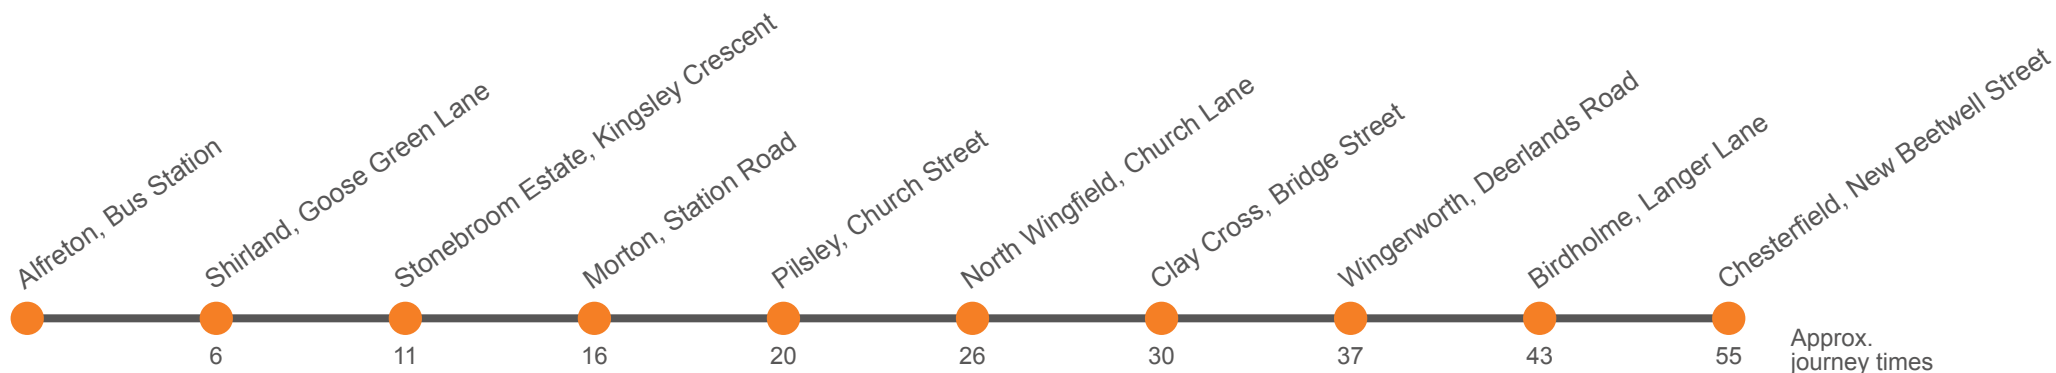

Then at these mins past the hour until

55a Sunday service is operated by Hulleys of Baslow

**55 & 55a**

# Alfreton to Chesterfield via Pilsley & Clay Cross

Effective from: 12/09/2021

55 Stagecoach Yorkshire  
55a Hulleys of Baslow

**Sunday**

Service:	55A	55A		55A		55A	55A	55A
Alfreton, Bus Station	...	0930		30		1530	1630	1730
Shirland, Goose Green Lane	...	0936		36		1536	1636	1736
Stonebroom, Birkinstyle Lane	...	0939		39		1539	1639	1739
Morton, Main Road	0844	0944	Then at these mins past the hour	44	until	1544	1644	1744
Pilsley, Church Street	0849	0949		49		1549	1649	1749
North Wingfield, Fairfield Drive	0855	0955		55		1555	1655	1755
Hepthorne Lane, Station Road	0858	0958		58		1558	1658	1758
Tupton, New Street	0901	1001		01		1601	1701	1801
Wingerworth, Deerlands Road	0906	1006		06		1606	1706	1806
Wingerworth, Allendale Road Shops	0908	1008		08		1608	1708	1808
Birdholme, Langer Lane/Rushen Mount	0912	1012		12		1612	1712	1812
Chesterfield, New Beetwell Street, Stop B12	0920	1020		20		1620	1720	1820