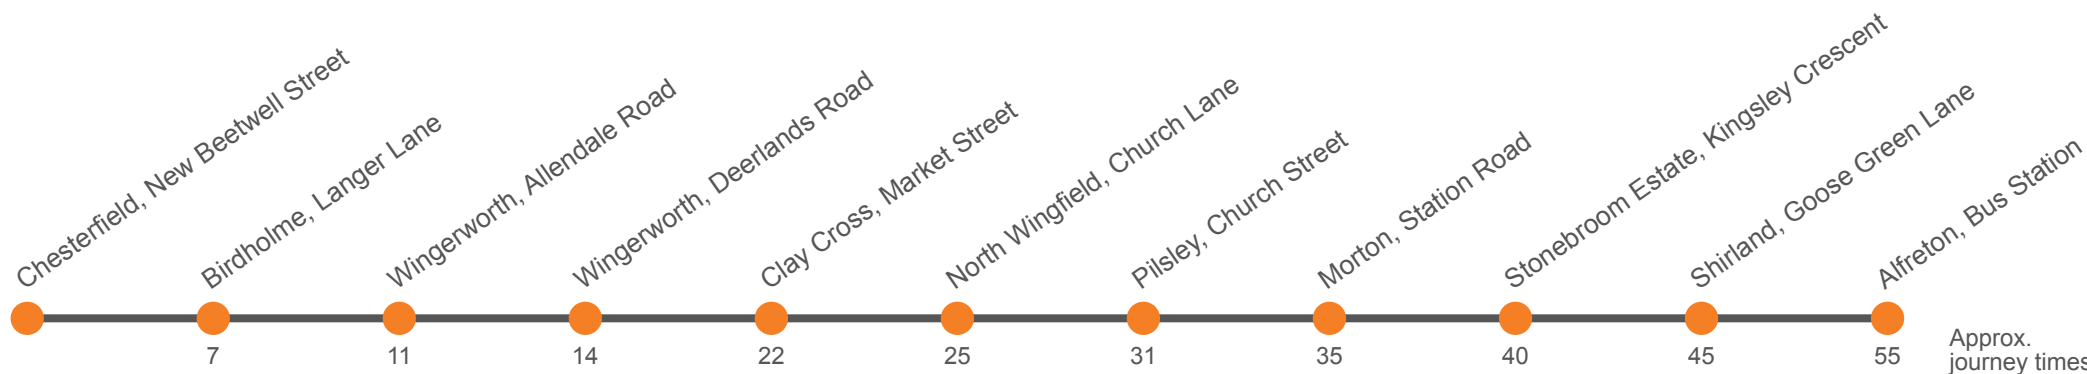

**55 & 55a**

# Chesterfield to Alfreton via Clay Cross & Pilsley

Effective from: 12/09/2021

55 Stagecoach Yorkshire  
55a Hulleys of Baslow

**Sunday**

Service:	55A	55A		55A		55A	55A	55A
Alfreton, Bus Station	...	0930		30		1530	1630	1730
Shirland, Goose Green Lane	...	0936		36		1536	1636	1736
Stonebroom, Birkinstyle Lane	...	0939		39		1539	1639	1739
Morton, Main Road	0844	0944	Then at these mins past the hour	44	until	1544	1644	1744
Pilsley, Church Street	0849	0949		49		1549	1649	1749
North Wingfield, Fairfield Drive	0855	0955		55		1555	1655	1755
Hepthorne Lane, Station Road	0858	0958		58		1558	1658	1758
Tupton, New Street	0901	1001		01		1601	1701	1801
Wingerworth, Deerlands Road	0906	1006		06		1606	1706	1806
Wingerworth, Allendale Road Shops	0908	1008		08		1608	1708	1808
Birdholme, Langer Lane/Rushen Mount	0912	1012		12		1612	1712	1812
Chesterfield, New Beetwell Street, Stop B12	0920	1020		20		1620	1720	1820