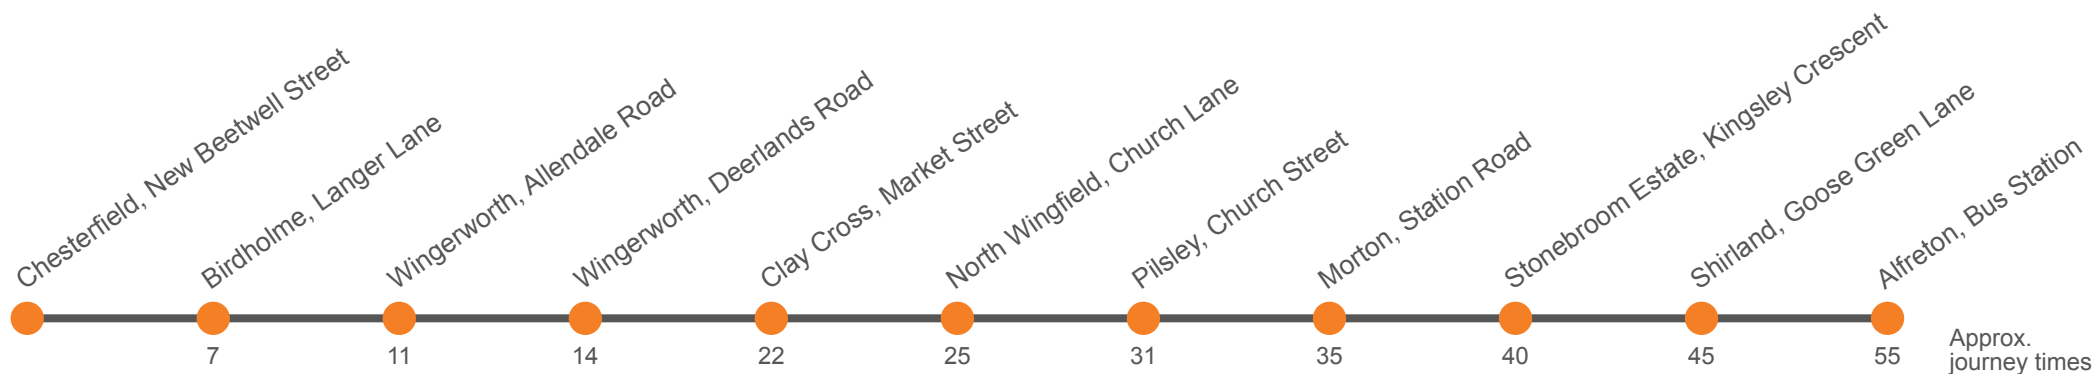

Sunday

Service:	55A	55A	55A	55A	55A	55A
Chesterfield, New Beetwell Street, Stop B12	...	0935	35	1535	1635	1735
Birdholme, Langer Lane/Rushen Mount	...	0943	43	1543	1643	1743
Wingerworth, Allendale Road Shops	...	0946	46	1546	1646	1746
Wingerworth, Deerlands Road	...	0948	48	1548	1648	1748
Tupton, New Street	...	0953	53	1553	1653	1753
Hepthorne Lane, Station Road	...	0956	56	1556	1656	1756
North Wingfield, Fairfield Drive	0859	0959	59	1559	1659	1759
Pilsley, Church Street	0905	1005	05	1605	1705	1805
Morton, Main Road	0910	1010	10	1610	1710	1810
Stonebroom, Birkinstyle Lane	0915	1015	15	1615	1715	1815
Shirland, Goose Green Lane	0918	1018	18	1618	1718	1818
Alfreton, Bus Station	0926	1026	26	1626	1726	...

Then at these mins past the hour until

55a Sunday service is operated by Hulleys of Baslow