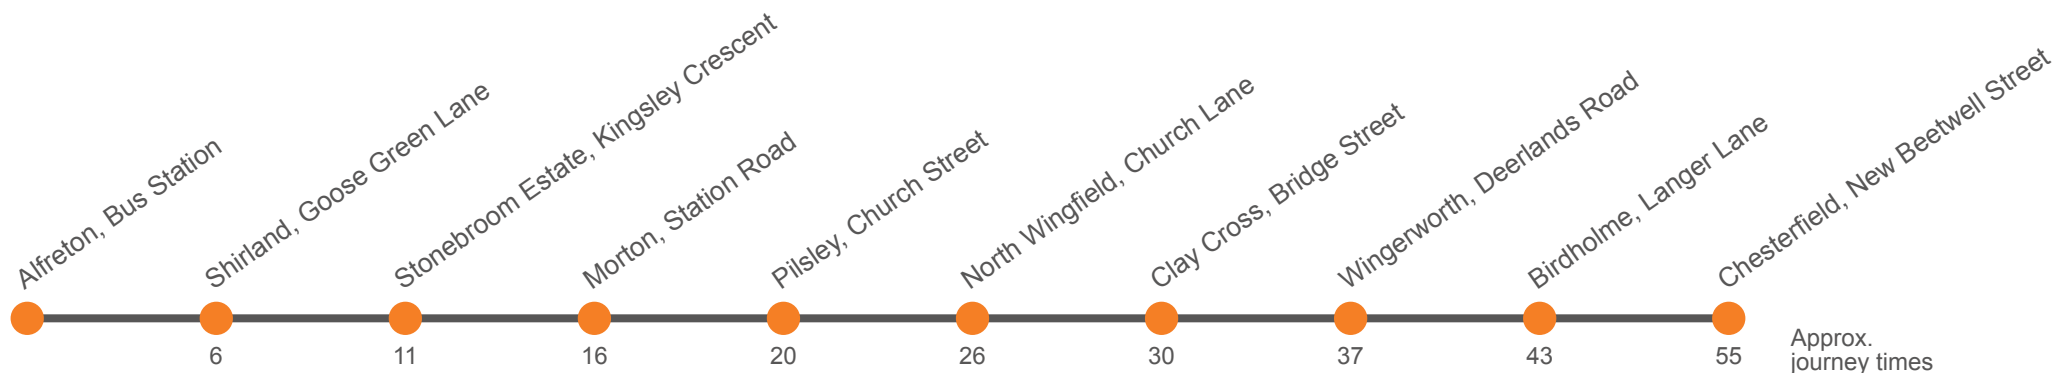

# Alfreton to Chesterfield via Pilsley & Clay Cross

Effective from: 12/09/2021

55 Stagecoach Yorkshire  
55a Hulleys of Baslow

## Monday to Friday

Service:	55	55	55	55	55	55	55	55	55	55	55	55
Alfreton, Bus Station	0640	0744	0855	0957	1057	1205	1305	1410	1510	1615	1720	
Shirland, Goose Green Lane	0646	0750	0901	1003	1103	1211	1311	1416	1516	1621	1726	
Stonebroom Estate, Kingsley Crescent	0651	0755	0906	1008	1108	1216	1316	1421	1521	1626	1731	
Morton, Corner Pin	0656	0800	0911	1013	1113	1221	1321	1426	1526	1631	1736	
Pilsley, Church Street	0700	0804	0915	1017	1117	1225	1325	1430	1530	1635	1740	
North Wingfield, Church Lane top	0706	0811	0921	1023	1123	1231	1331	1436	1536	1641	1746	
Clay Cross, Bus Station	0710	0815	0925	1027	1127	1235	1335	1440	1540	1645	1750	
Wingerworth, Deerlands Road	0717	0822	0932	1034	1134	1242	1342	1447	1547	1652	1757	
Wingerworth, Allendale Road Shops	0720	0825	0935	1037	1137	1245	1345	1450	1550	1655	1800	
Birdholme, Langer Lane/Rushen Mount	0723	0828	0938	1040	1140	1248	1348	1453	1553	1658	1803	
Chesterfield, New Beetwell Street, Stop B12	0735	0840	0950	1052	1152	1300	1400	1505	1605	1710	1815	

**Sunday**

Service:	55A	55A		55A		55A	55A	55A
Alfreton, Bus Station	...	0930		30		1530	1630	1730
Shirland, Goose Green Lane	...	0936		36		1536	1636	1736
Stonebroom, Birkinstyle Lane	...	0939		39		1539	1639	1739
Morton, Main Road	0844	0944	Then at these mins past the hour	44	until	1544	1644	1744
Pilsley, Church Street	0849	0949		49		1549	1649	1749
North Wingfield, Fairfield Drive	0855	0955		55		1555	1655	1755
Hepthorne Lane, Station Road	0858	0958		58		1558	1658	1758
Tupton, New Street	0901	1001		01		1601	1701	1801
Wingerworth, Deerlands Road	0906	1006		06		1606	1706	1806
Wingerworth, Allendale Road Shops	0908	1008		08		1608	1708	1808
Birdholme, Langer Lane/Rushen Mount	0912	1012		12		1612	1712	1812
Chesterfield, New Beetwell Street, Stop B12	0920	1020		20		1620	1720	1820