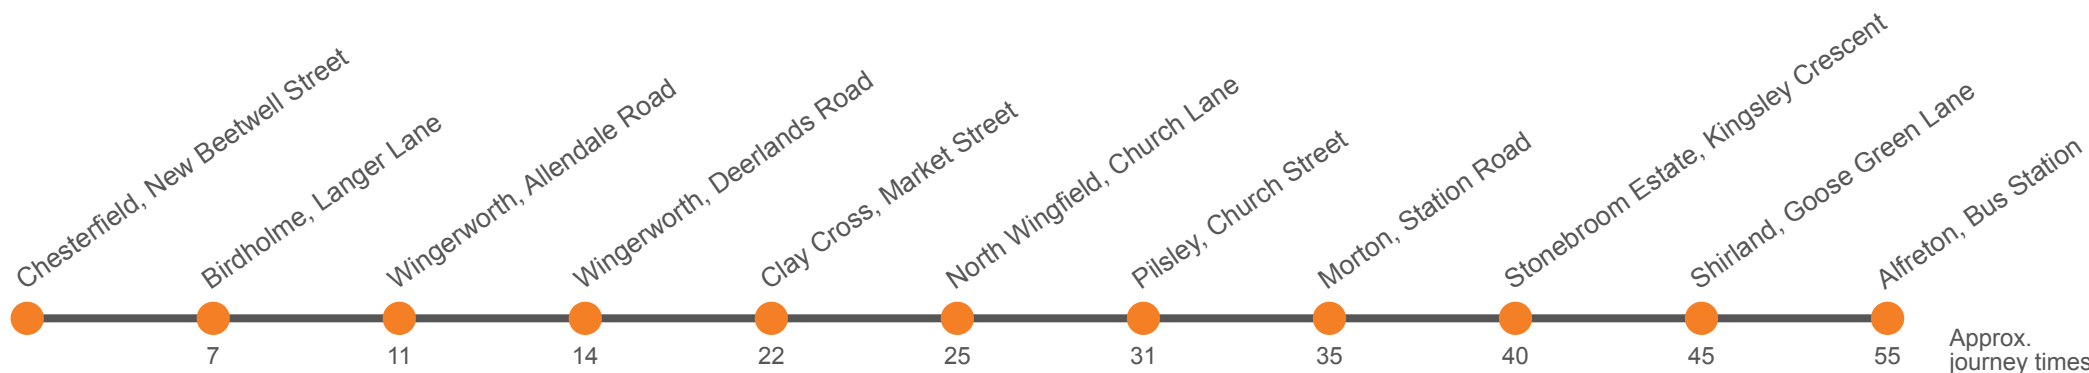

Sunday

Service:	55A	55A	55A	55A	55A	55A
Chesterfield, New Beetwell Street, Stop B12	...	0935	35	1535	1635	1735
Birdholme, Langer Lane/Rushen Mount	...	0943	43	1543	1643	1743
Wingerworth, Allendale Road Shops	...	0946	46	1546	1646	1746
Wingerworth, Deerlands Road	...	0948	48	1548	1648	1748
Tupton, New Street	...	0953	53	1553	1653	1753
Hepthorne Lane, Station Road	...	0956	56	1556	1656	1756
North Wingfield, Fairfield Drive	0859	0959	59	1559	1659	1759
Pilsley, Church Street	0905	1005	05	1605	1705	1805
Morton, Main Road	0910	1010	10	1610	1710	1810
Stonebroom, Birkinstyle Lane	0915	1015	15	1615	1715	1815
Shirland, Goose Green Lane	0918	1018	18	1618	1718	1818
Alfreton, Bus Station	0926	1026	26	1626	1726	...