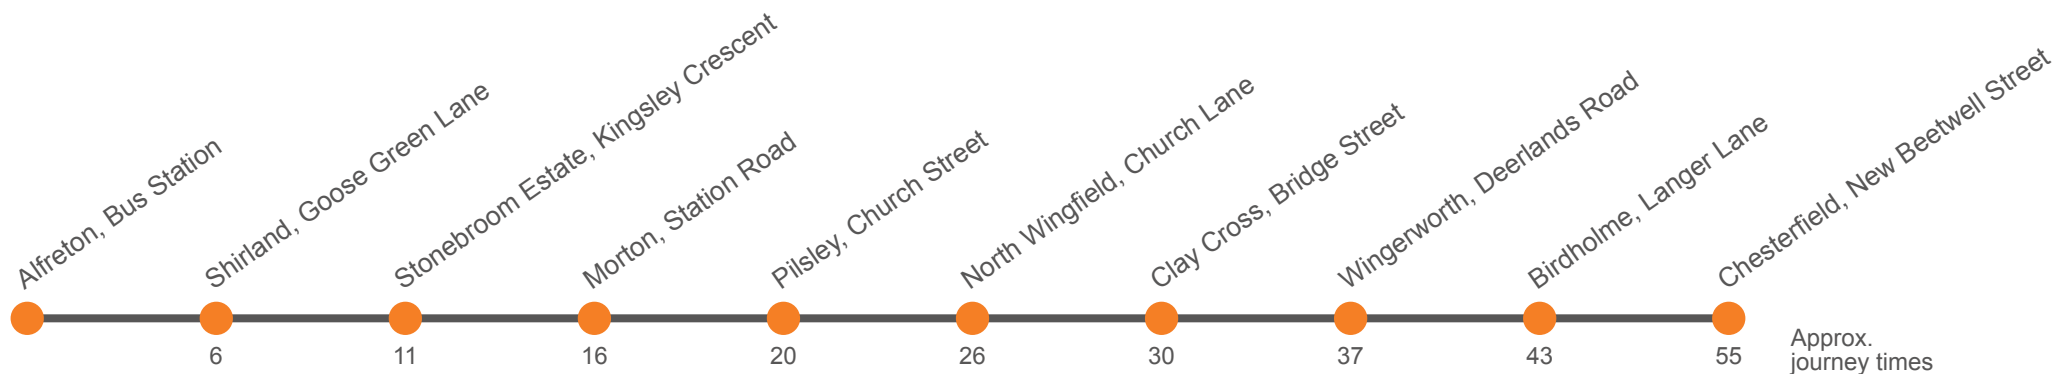

Sunday

Service:	55A	55A		55A		55A	55A	55A
Alfreton, Bus Station	...	0930		30		1530	1630	1730
Shirland, Goose Green Lane	...	0936		36		1536	1636	1736
Stonebroom, Birkinstyle Lane	...	0939		39		1539	1639	1739
Morton, Main Road	0844	0944	Then at these mins past the hour	44	until	1544	1644	1744
Pilsley, Church Street	0849	0949		49		1549	1649	1749
North Wingfield, Fairfield Drive	0855	0955		55		1555	1655	1755
Hepthorne Lane, Station Road	0858	0958		58		1558	1658	1758
Tupton, New Street	0901	1001		01		1601	1701	1801
Wingerworth, Deerlands Road	0906	1006		06		1606	1706	1806
Wingerworth, Allendale Road Shops	0908	1008		08		1608	1708	1808
Birdholme, Langer Lane/Rushen Mount	0912	1012		12		1612	1712	1812
Chesterfield, New Beetwell Street, Stop B12	0920	1020		20		1620	1720	1820