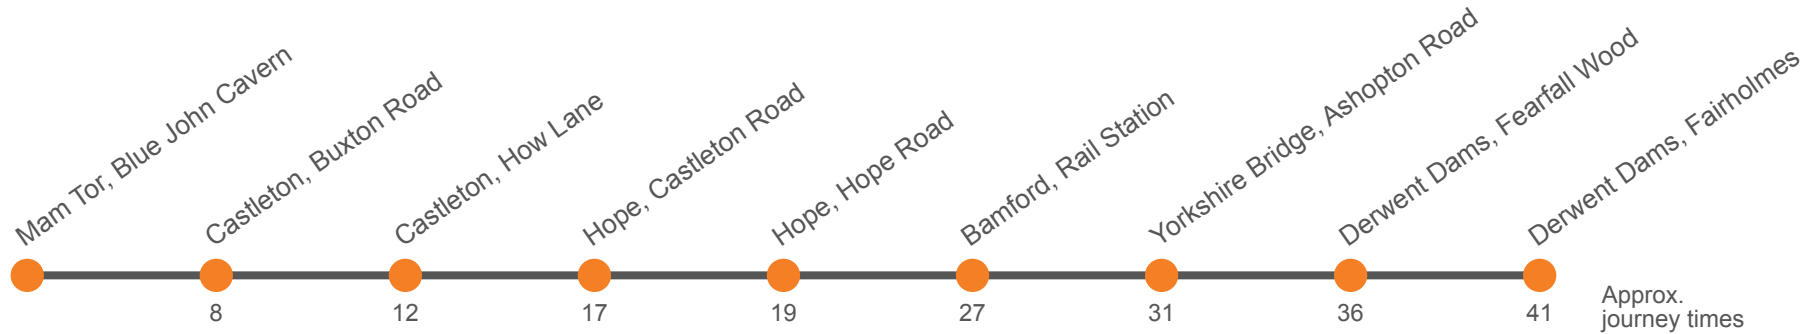

Period of operation is 24th July 2021 to 30th October 2021

Sunday

Mam Tor, Blue John Cavern	...	1029	1129	1229	1329	1509	1609	1709	...
Castleton, Visitor Centre	...	1037	1137	1237	1337	1517	1617	1717	...
Castleton, Bus Station	<i>arr</i>	...	1038	1138	1238	1338	1518	1618	1718
Castleton, Bus Station	<i>dep</i>	...	1041	1141	1241	1341	1521	1621	1720
Hope, Post Office	...	1046	1146	1246	1346	1526	1626	1725	1742
Hope, Station Road End	...	1048	1148	1248	1348	1528	1628	1727	1744
Bamford Station	1009	1056	1156	1256	1356	1536	1636	1734	
Yorkshire Bridge Hotel	1013	1100	1200	1300	1400	1540	1640		
Derwent Dams, Fearfall Wood	1018	1105	1205	1305	1405	1545	1645		
Derwent Dams, Fairholmes	1023	1110	1210	1310	1410	1550	1650		
Hathersage, Little John	1739	
Grindleford, Mount Pleasant	1745	
Calver Sough, Grindleford Road A625	1749	
Baslow, Nether End	1755	
Brookside, Brookfield Community School	1807	
Hathersage, Post Office		1752
Owler Bar, Owler Bar		1804
Millthorpe Village, New Road		1809
Newbold, Nags Head		1821
Chestrfield, New Beetwell Street, Stop B1	1813	
Chesterfield, Cavendish Street, Stop T2	1815	
Chesterfield, Railway Station	1817	1827
Chesterfield, Cavendish Street, Stop U2	1829