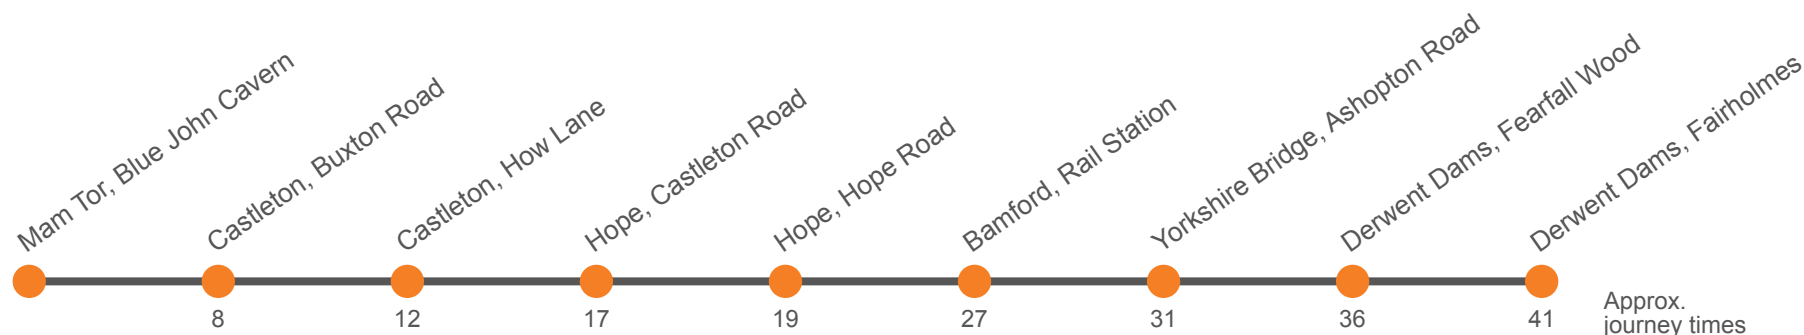

Saturday

Mam Tor, Blue John Cavern	...	1029	1129	1229	1329	1509	1609	1709	...
Castleton, Visitor Centre	...	1037	1137	1237	1337	1517	1617	1717	...
Castleton, Bus Station	arr	...	1038	1138	1238	1338	1518	1618	1718
Castleton, Bus Station	dep	...	1041	1141	1241	1341	1521	1621	1720
Hope, Post Office	...	1046	1146	1246	1346	1526	1626	1725	1742
Hope, Station Road End	...	1048	1148	1248	1348	1528	1628	1727	1744
Bamford Station	1009	1056	1156	1256	1356	1536	1636	1734	
Yorkshire Bridge Hotel	1013	1100	1200	1300	1400	1540	1640		
Derwent Dams, Fearfall Wood	1018	1105	1205	1305	1405	1545	1645		
Derwent Dams, Fairholmes	1023	1110	1210	1310	1410	1550	1650		
Hathersage, Little John	...	...	...	...	...	...	...	1739	
Grindleford, Mount Pleasant	...	...	...	...	...	...	...	1745	
Calver Sough, Grindleford Road A625	...	...	...	...	...	...	...	1749	
Baslow, Nether End	...	...	...	...	...	...	...	1755	
Brookside, Brookfield Community School	...	...	...	...	...	...	...	1807	
Hathersage, Post Office	...	...	...	...	...	...	...		1752
Owler Bar, Owler Bar	...	...	...	...	...	...	...		1804
Millthorpe Village, New Road	...	...	...	...	...	...	...		1809
Newbold, Nags Head	...	...	...	...	...	...	...		1821
Chestrfield, New Beetwell Street, Stop B1	...	...	...	...	...	...	...	1813	
Chesterfield, Cavendish Street, Stop T2	...	...	...	...	...	...	...	1815	
Chesterfield, Railway Station	...	...	...	...	...	...	...	1817	1827
Chesterfield, Cavendish Street, Stop U2	...	...	...	...	...	...	...	...	1829

Period of operation is 24th July 2021 to 30th October 2021