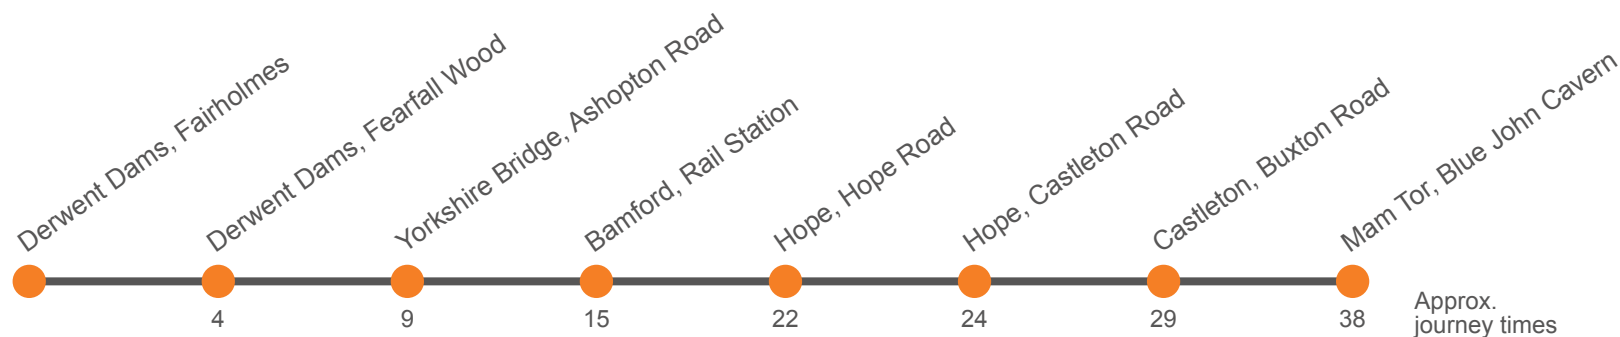

Sunday

Chesterfield, Cavendish Street, Stop T2	0907	...	...	...	...	...	...	...	...
Chesterfield, Railway Station	0909	0924	...	...	...	...	...	...	...
Chesterfield, New Beetwell Street, Stop B12		0929	...	...	...	...	...	...	...
Newbold, Nags Head	0915		...	...	...	...	...	...	...
Millthorpe Village, New Road	0927		...	...	...	...	...	...	...
Owler Bar, Owler Bar	0932		...	...	...	...	...	...	...
Hathersage, opp George Hotel	0944		...	...	...	...	...	...	...
Brookside, Brookfield Community School		0936	...	...	...	...	...	...	...
Baslow, Nether End		0948	...	...	...	...	...	...	...
Calver Sough, Grindleford Road A625		0954	...	...	...	...	...	...	...
Grindleford, Mount Pleasant		0958	...	...	...	...	...	...	...
Hathersage, Little John		1004	...	...	...	...	...	...	...
Derwent Dams, Fairholmes			1026	1126	1226	1406	1506	1606	1706
Derwent Dams, Fearfall Wood			1030	1130	1230	1410	1510	1610	1710
Yorkshire Bridge, Lydgate Lane			1035	1135	1235	1415	1515	1615	1715
Bamford Station		1009	1041	1141	1241	1421	1521	1621	1721
Hope, Station Road End	0952	...	1048	1148	1248	1428	1528	1628	1728
Hope, Car Park	0954	...	1050	1150	1250	1430	1530	1630	1730
Castleton, Bus Station		...							1735
Castleton, Visitor Centre	0959	...	1055	1155	1255	1435	1535	1635	...
Mam Tor, Blue John Cavern	1008	...	1104	1204	1304	1444	1544	1644	...

Period of operation is 24th July 2021 to 30th October 2021