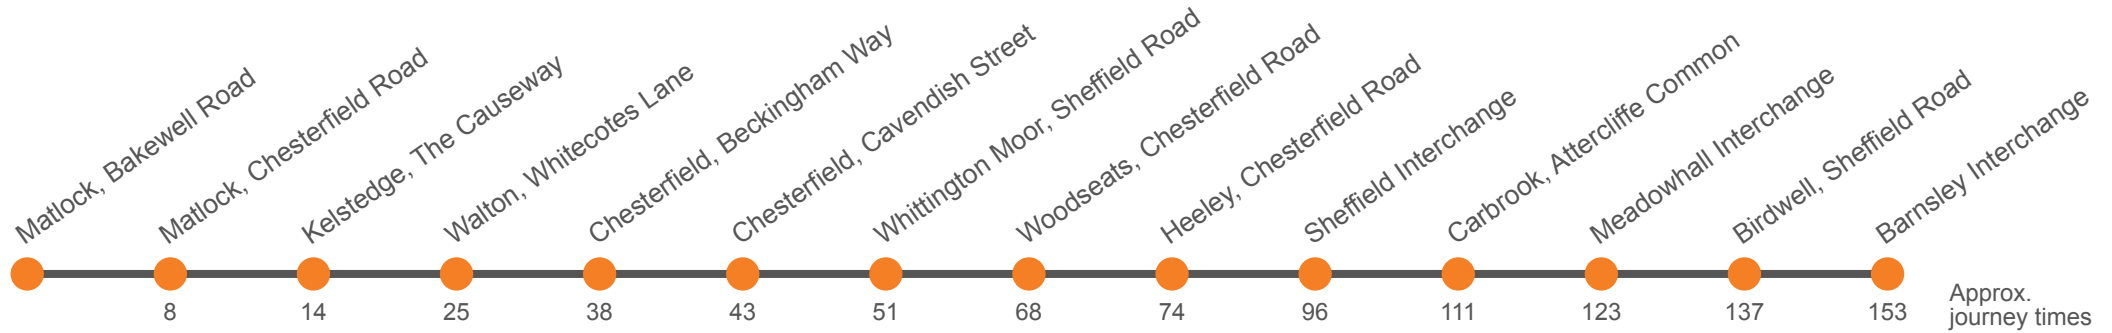

Monday to Friday (continued)

Matlock, Bakewell Road, (Stand C)		1821	1920	2050	2250
Duke Of Wellington, Chesterfield Road		1828	1926	2056	2256
Kelstedge, Inn		1833	1931	2101	2301
Walton, Hospital		1842	1940	2110	2310
Holymoorside, Village Hall					
Walton, Foxbrook Drive					
Chesterfield, Coach Station, Bay C	<i>arr</i>	1850	1946	2116	2316
Chesterfield, Coach Station, Bay C	<i>dep</i>	1853	1946	2116	...
Chesterfield, Cavendish Street, Stop T2		1856	1948	2118	...
Whittington Moor, Lidl		1903	...	...	...
Woodseats, Library		1917	...	...	...
Heeley, Retail Park		1922	...	...	...
Sheffield Interchange, C2	<i>arr</i>	1935	...	...	...
Sheffield Interchange, C2	<i>dep</i>	...	...	...	...
Carbrook, Arena Square		...	...	...	...
Meadowhall Interchange Stop C4		...	...	...	...
Birdwell, Chapel Street		...	...	...	...
Barnsley Interchange Stop A1		...	...	...	...