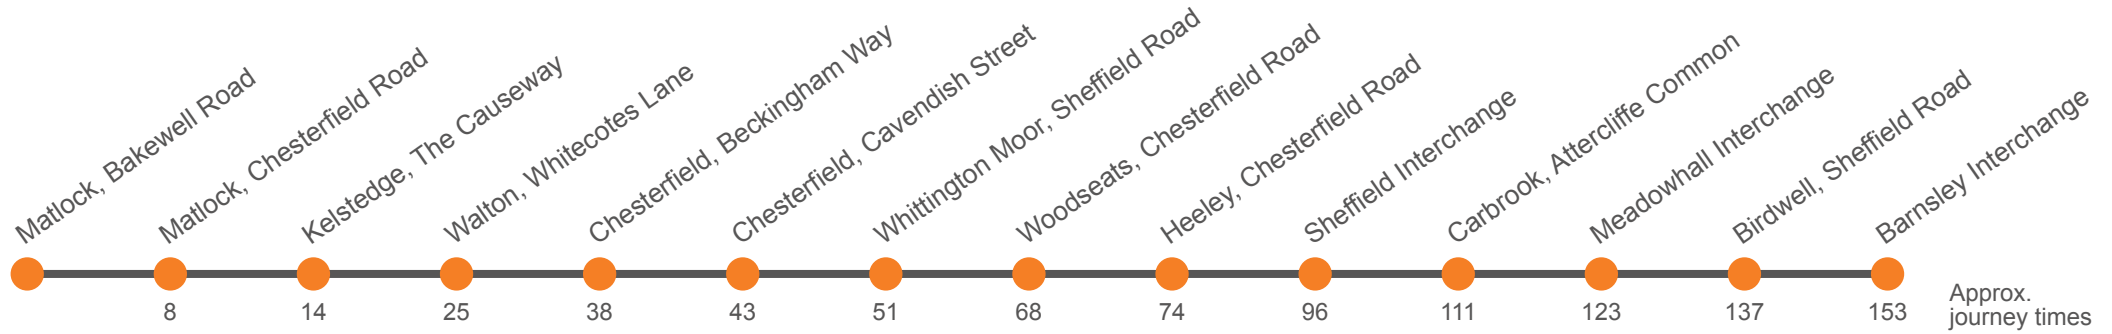

X17

Matlock to Barnsley via Chesterfield, Sheffield & Meadowhall

Effective from: 11/04/2021

Stagecoach Chesterfield

Sunday

Matlock, Bakewell Road, (Stand C)	...	...	0914	1014	1114	1214	1314	1414	1514	1614	1714	1814	1914
Duke Of Wellington, Chesterfield Road	...	...	0921	1021	1121	1221	1321	1421	1521	1621	1721	1821	1921
Kelstedge, Inn	...	...	0927	1027	1127	1227	1327	1427	1527	1627	1727	1827	1927
Walton, Hospital	...	...	0937	1037	1137	1237	1337	1437	1537	1637	1737	1837	1937
Chesterfield, Coach Station, Bay C <i>arr</i>	...	...	0944	1044	1144	1244	1344	1444	1544	1644	1744	1844	1944
Chesterfield, Coach Station, Bay C <i>dep</i>	0753	0850	0950	1050	1150	1250	1350	1450	1550	1650	1750	1844	1944
Chesterfield, Cavendish Street, Stop T2	0756	0853	0953	1053	1153	1253	1353	1453	1553	1653	1753	1846	1946
Whittington Moor, Lidl	0803	0900	1000	1100	1200	1300	1400	1500	1600	1700	1800	...	...
Woodseats, Library	0815	0913	1013	1114	1214	1314	1414	1514	1614	1713	1813	...	...
Heeley, Retail Park	0819	0918	1018	1119	1219	1319	1419	1519	1619	1718	1818	...	...
Sheffield Interchange, C2 <i>arr</i>	0830	0929	1029	1130	1230	1330	1430	1530	1630	1729	1829	...	...
Sheffield Interchange, C2 <i>dep</i>	0835	0935	1035	1135	1235	1335	1435	1535	1650	...	...	...	...
Carbrook, Arena Square	0848	0948	1048	1148	1248	1348	1448	1548	1703	...	...	...	...
Meadowhall Interchange Stop C4	0857	0957	1057	1157	1257	1357	1457	1557	1712	...	...	...	...
Birdwell, Chapel Street	0910	1010	1110	1210	1310	1410	1510	1610	1725	...	...	...	...
Barnsley Interchange Stop A1	0925	1025	1125	1225	1325	1425	1525	1625	1740	...	...	...	...