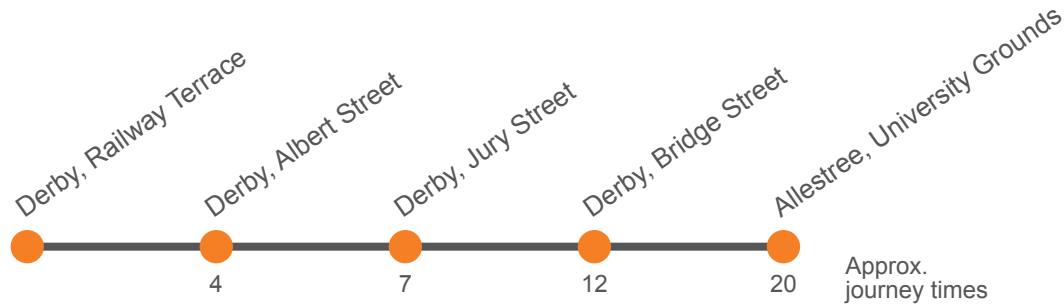

DUH Runs on Derby University Holiday Service Dates Only

DUST Runs on Derby University Study Week Service Dates Only

DUT Runs on Derby University Term Dates Only

Monday to Friday (continued)

Codes	DUT	DUT	DUH,DUST	DUT	DUH,DUST	DUT	DUH,DUST	DUT	DUH,DUST	DUT	DUH,DUST	DUT	DUH,DUST
Service:	U1	U1	U1	U1	U1	U1	U1	U1	U1	U1	U1	U1	U1
Derby Railway Station, Stop S1	0930	0945	1030	1030	1130	1130	1230	1230	1330	1330	1430	1430	1530
Derby, Albert Street, Stop B3	0934	0949	1034	1034	1134	1134	1234	1234	1334	1334	1434	1434	1534
Bold Lane Car Park, Jury Street	0937	0952	1037	1037	1137	1137	1237	1237	1337	1337	1437	1437	1537
Bridge Street, Bridge Street	0942	0957	1042	1042	1142	1142	1242	1242	1342	1342	1442	1442	1542
University Bus Park, University Grounds	0951	1006	1050	1051	1150	1151	1250	1251	1350	1351	1450	1451	1550

DUH Runs on Derby University Holiday Service Dates Only

DUST Runs on Derby University Study Week Service Dates Only

DUT Runs on Derby University Term Dates Only

Monday to Friday (continued)

Codes	DUT	DUST	DUT	DUH,DUST	DUT	DUT	DUT	DUST	DUT	DUH,DUST	DUT	DUT	DUT
Service:	U1	U1	U1	U1	U1	U1	U1	U1	U1	U1	U1	U1	U1
Derby Railway Station, Stop S1	1530	1600	1615	1630	1630	1645	1700	1700	1715	1730	1730	1745	1800
Derby, Albert Street, Stop B3	1534	1604	1619	1634	1634	1649	1704	1705	1719	1734	1734	1749	1804
Bold Lane Car Park, Jury Street	1537	1607	1622	1637	1637	1652	1707	1707	1722	1737	1737	1752	1807
Bridge Street, Bridge Street	1542	1612	1627	1642	1642	1657	1712	1712	1727	1742	1742	1757	1812
University Bus Park, University Grounds	1551	1620	1636	1650	1651	1706	1721	1725	1736	1750	1751	1806	1821