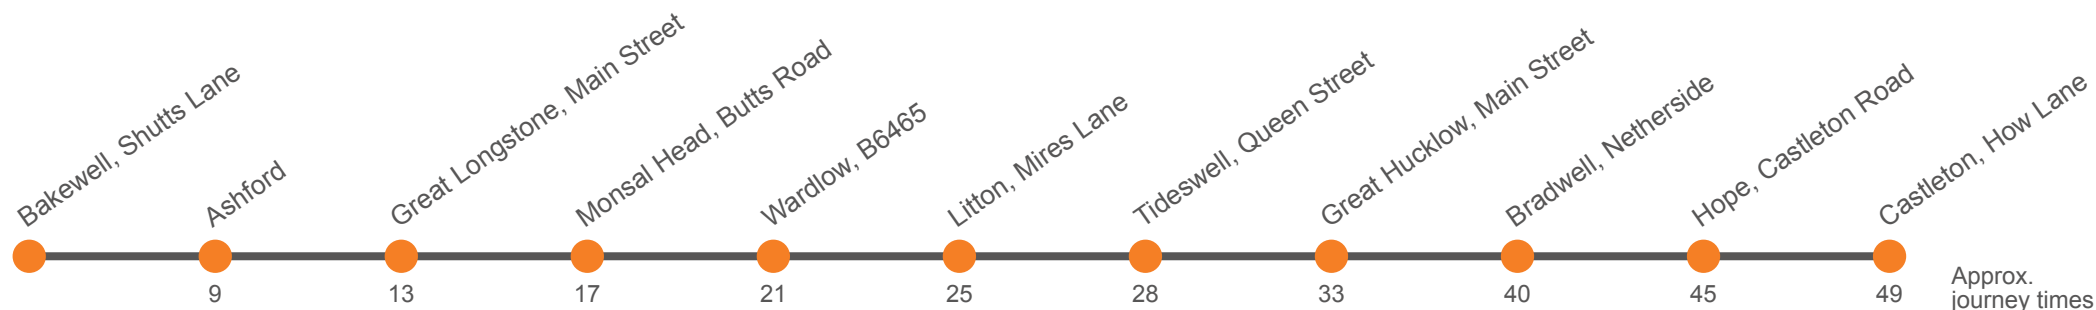

Hol Derbyshire School Holidays Only

Sch Derbyshire Schooldays Only

173

Bakewell to Castleton via Monsal Head & Tideswell

Effective from: 05/09/2021

Hulleys of Baslow

Saturday

Bakewell, Buxton Road, Stand A	0800	1000	1200	1400	1545	1745
Ashford-in-the-Water, New Road	0804	1004	1204	1404	1549	1749
Great Longstone, Crispin	0808	1008	1208	1408	1553	1753
Monsal Head, Butts Road	0812	1012	1212	1412	1557	1757
Wardlow, Bulls Head	0816	1016		1416	1601	1801
Cressbrook, Phone Box			1216			
Litton School	0820	1020	1220	1420	1605	1805
Tideswell, Fountain Square	0823	1023	1223	1423	1608	1808
Great Hucklow, Old Chapel	...	1028	1228	1428	1613	1813
Bradwell, Memorial Hall	...	1035	1235	1435	1620	1820
Hope, Car Park	...	1040	1240	1440	1625	1825
Castleton, Bus Station	...	1044	1244	1444	1629	1829

Monday to Friday

Codes	Hol	Sch						
Castleton, Bus Station	1045	1245	1445	1645
Hope, Post Office	1049	1249	1449	1649
Bradwell, Memorial Hall	1054	1254	1454	1654
Great Hucklow, Old Chapel	1101	1301	1501	1701
Tideswell, Fountain Square	0723	0823	0823	0923	1108	1308	1508	1708
Litton School	0726	0826	0826	0926	1111	1311	1511	1711
Cressbrook, Phone Box				0929				
Wardlow, Church	0729	0829	0829		1114	1314	1514	1714
Monsal Head, Butts Road	0733	0833	0833	0933	1118	1318	1518	1718
Great Longstone, Crispin	0737	0837	0837	0937	1122	1322	1522	1722
Ashford-in-the-water, New Road	0741	0841	0841	0941	1126	1326	1526	1726
Bakewell, Rutland Square, Stand C	0745	0845	0845	0945	1130	1330	1530	1730
Bakewell, Lady Manners School	0850