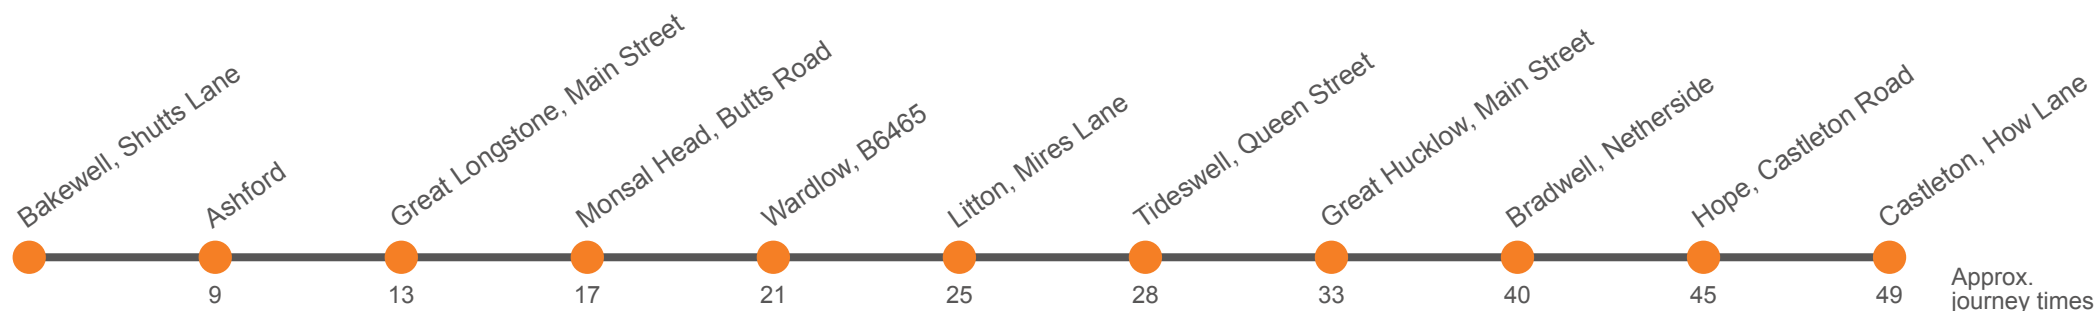

173

Bakewell to Castleton via Monsal Head & Tideswell

Effective from: 05/09/2021

Hulleys of Baslow

Monday to Friday

Codes					Sch	Hol		
Bakewell, Lady Manners School	1540	
Bakewell, Buxton Road, Stand A	0800	1000	1200	1400	1545	1545	1745	
Ashford-in-the-Water, New Road	0804	1004	1204	1404	1549	1549	1749	
Great Longstone, Crispin	0808	1008	1208	1408	1553	1553	1753	
Monsal Head, Butts Road	0812	1012	1212	1412	1557	1557	1757	
Wardlow, Bulls Head	0816	1016		1416	1601	1601	1801	
Cressbrook, Phone Box			1216					
Litton School	0820	1020	1220	1420	1605	1605	1805	
Tideswell, Fountain Square	0823	1023	1223	1423	1608	1608	1808	
Great Hucklow, Old Chapel	...	1028	1228	1428	1613	1613	1813	
Bradwell, Memorial Hall	...	1035	1235	1435	1620	1620	1820	
Hope, Car Park	...	1040	1240	1440	1625	1625	1825	
Castleton, Bus Station	...	1044	1244	1444	1629	1629	1829	

Hol Derbyshire School Holidays Only

Sch Derbyshire Schooldays Only

173

Bakewell to Castleton via Monsal Head & Tideswell

Effective from: 05/09/2021

Hulleys of Baslow

Saturday

Bakewell, Buxton Road, Stand A	0800	1000	1200	1400	1545	1745
Ashford-in-the-Water, New Road	0804	1004	1204	1404	1549	1749
Great Longstone, Crispin	0808	1008	1208	1408	1553	1753
Monsal Head, Butts Road	0812	1012	1212	1412	1557	1757
Wardlow, Bulls Head	0816	1016		1416	1601	1801
Cressbrook, Phone Box			1216			
Litton School	0820	1020	1220	1420	1605	1805
Tideswell, Fountain Square	0823	1023	1223	1423	1608	1808
Great Hucklow, Old Chapel	...	1028	1228	1428	1613	1813
Bradwell, Memorial Hall	...	1035	1235	1435	1620	1820
Hope, Car Park	...	1040	1240	1440	1625	1825
Castleton, Bus Station	...	1044	1244	1444	1629	1829