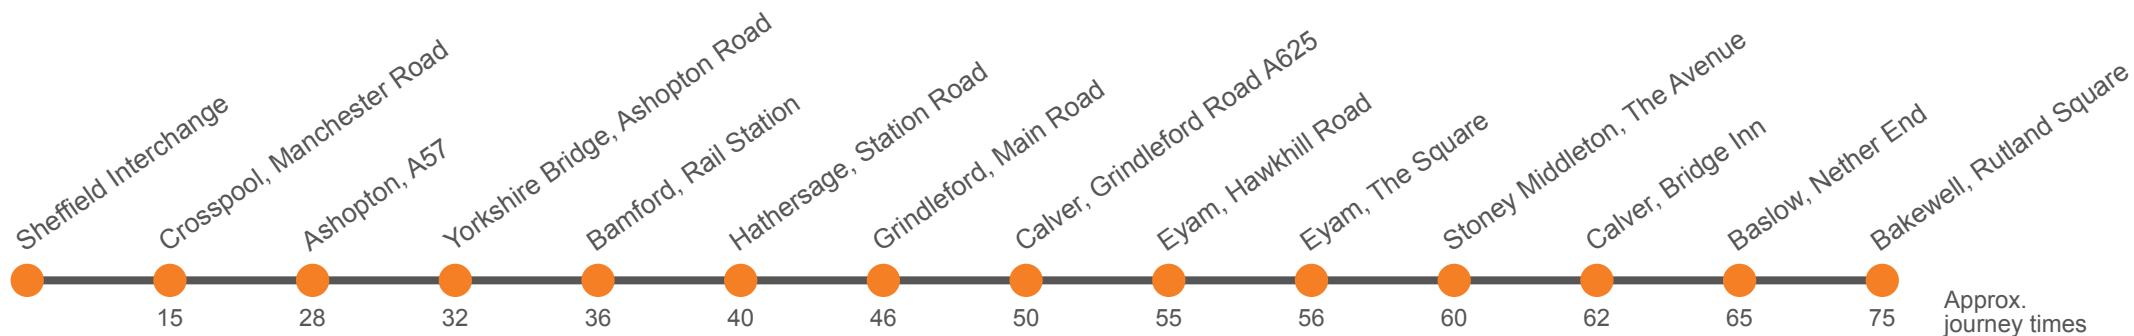

257

Sheffield to Bakewell via Bamford & Eyam

Effective from: 05/09/2021

Hulleys of Baslow

Monday to Friday

Sheffield Interchange, Stop D3	0805	1030	1230	1430	1630
Crosspool, Church	0820	1045	1245	1445	1645
Ladybower Inn, A57	0833	1058	1258	1458	1658
Yorkshire Bridge Hotel	0837	1102	1302	1502	1702
Bamford Station	0841	1106	1306	1506	1706
Hathersage, Little John		1110	1310	1510	1710
Grindleford, Mount Pleasant		1116	1316	1516	1716
Calver Sough, Grindleford Road A625		1120	1320	1520	1720
Eyam, Hawkhill Road		1125	1325	1525	1725
Hope Valley College	0845				
Bradwell, Memorial Hall	0850				
Eyam, The Square	0901	1126	1326	1526	1726
Stoney Middleton, Chip Shop	0905	1130	1330	1530	1730
Calver, Bridge Inn	0907	1132	1332	1532	1732
Baslow, Nether End	0910	1135	1335
Bakewell, Rutland Square, Stand D	0920	1145	1345

257

Sheffield to Bakewell via Bamford & Eyam

Effective from: 05/09/2021

Hulleys of Baslow

Saturday

Sheffield Interchange, Stop D3	0805	1030	1230	1430	1630
Crosspool, Church	0820	1045	1245	1445	1645
Ladybower Inn, A57	0833	1058	1258	1458	1658
Yorkshire Bridge Hotel	0837	1102	1302	1502	1702
Bamford Station	0841	1106	1306	1506	1706
Hathersage, Little John		1110	1310	1510	1710
Grindleford, Mount Pleasant		1116	1316	1516	1716
Calver Sough, Grindleford Road A625		1120	1320	1520	1720
Eyam, Hawkhill Road		1125	1325	1525	1725
Hope Valley College	0845				
Bradwell, Memorial Hall	0850				
Eyam, The Square	0901	1126	1326	1526	1726
Stoney Middleton, Chip Shop	0905	1130	1330	1530	1730
Calver, Bridge Inn	0907	1132	1332	1532	1732
Baslow, Nether End	0910	1135	1335
Bakewell, Rutland Square, Stand D	0920	1145	1345