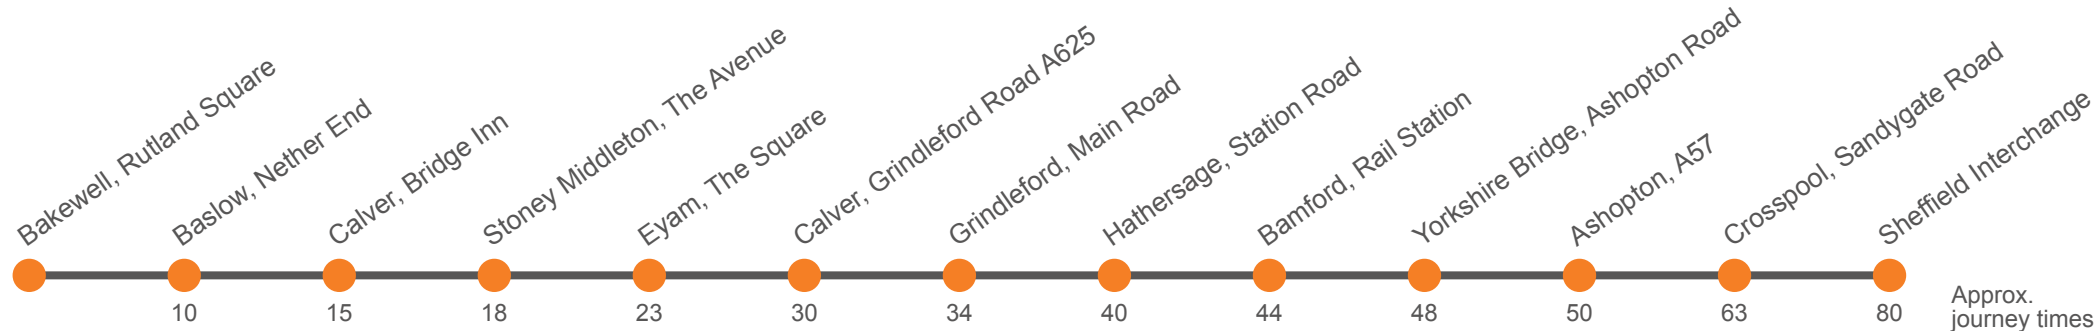

257

Sheffield to Bakewell via Bamford & Eyam

Effective from: 05/09/2021

Hulleys of Baslow

Saturday

Sheffield Interchange, Stop D3	0805	1030	1230	1430	1630
Crosspool, Church	0820	1045	1245	1445	1645
Ladybower Inn, A57	0833	1058	1258	1458	1658
Yorkshire Bridge Hotel	0837	1102	1302	1502	1702
Bamford Station	0841	1106	1306	1506	1706
Hathersage, Little John		1110	1310	1510	1710
Grindleford, Mount Pleasant		1116	1316	1516	1716
Calver Sough, Grindleford Road A625		1120	1320	1520	1720
Eyam, Hawkhill Road		1125	1325	1525	1725
Hope Valley College	0845				
Bradwell, Memorial Hall	0850				
Eyam, The Square	0901	1126	1326	1526	1726
Stoney Middleton, Chip Shop	0905	1130	1330	1530	1730
Calver, Bridge Inn	0907	1132	1332	1532	1732
Baslow, Nether End	0910	1135	1335
Bakewell, Rutland Square, Stand D	0920	1145	1345

Monday to Friday

Bakewell, Rutland Square, Stand D	0855	1055	1255	1455	1755
Baslow, Nether End	0905	1105	1305	1505	1805
Calver, Bridge Inn	0910	1110	1310	1510	1810
Stoney Middleton, Royal Oak	0913	1113	1313	1513	1813
Eyam, The Square				1518	
Eyam, The Square	0918	1118	1318		1818
Calver Sough, Grindleford Road A625	0925	1125	1325		1825
Grindleford, Mount Pleasant	0929	1129	1329		1829
Hathersage, Little John	0935	1135	1335		1835
Bradwell, Memorial Hall				1525	
Hope Valley College				1535	
Bamford Station	0939	1139	1339	1539	1839
Yorkshire Bridge Hotel	0943	1143	1343	1543	1843
Ladybower Inn, A57	0945	1145	1345	1545	...
Crosspool, Church	0958	1158	1358	1558	...
Sheffield Interchange, Stop D3	1015	1215	1415	1615	...