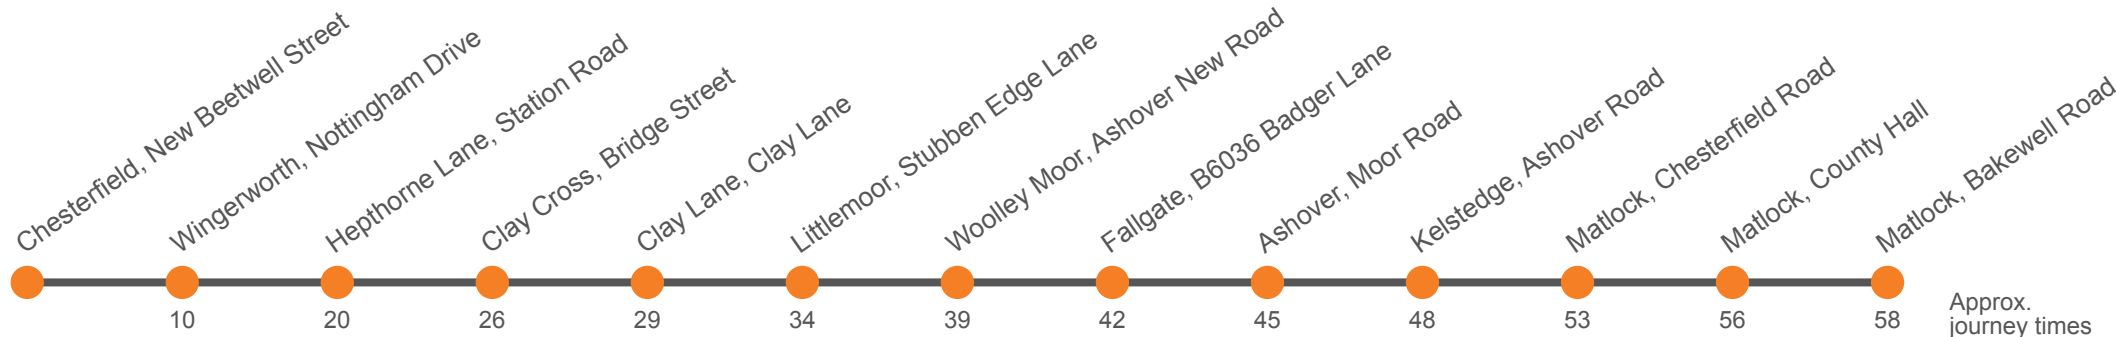

Saturday

Codes	Hol				
Chesterfield, New Beetwell Street, Stop B12	...	1030	1230	1430	1710
Wingerworth Church	0725				
Hazel Drive, Nottingham Drive		1040	1240	1440	1720
Hepthorne Lane, Station Road	0735	1050	1250	1450	1730
Clay Cross Bus Station (Bay 5)	<i>arr</i> 0741	1056	1256	1456	1736
Clay Cross Bus Station (Bay 5)	<i>dep</i> 0746	1056	1256	1456	1736
Clay Lane, Windermere Rd	0749	1059	1259	1459	1739
Littlemoor, Ashover Road	0754	1104	1304	1504	1744
Woolley Moor, Ashover New Road	0759	1109	1309	1509	1749
Milltown, The Nettle Inn	0802	1112	1312	1512	1752
Ashover, Moor Road	0810	1115	1315	1515	1755
Kelstedge, Ashover Road	0813	1118	1318	1518	1758
Matlock, Duke Of Wellington	0823	1123	1323	1523	...
Matlock, County Hall	0826	1126	1326	1526	...
Matlock Bakewell Road, Stand D	0828	1128	1328	1528	...

Hol Derbyshire School Holidays Only